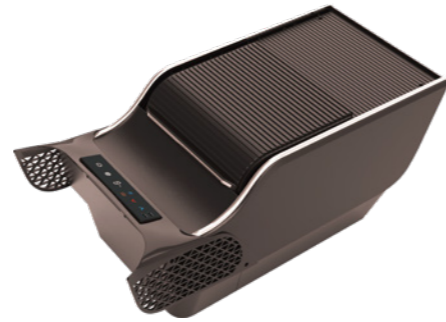

Refrigerator For AITO M7

- | Delayed Power-off
- | Cooling & Warming Function
- | Sliding Door Design

Modified Refrigerator MS7

Net Capacity	7L
Temperature Range	-8~10°C/10~55°C
Refrigerant	R134a
Cooling System	DC Compressor
Input Power	30W cooling,30W heating
Input Voltage	DC 12V
Product Size	L513mm*W284mm*H210mm
Package Size	L520mm*W340mm*H282mm
Weight	5.8kg/net,6.8kg/gross
Loading QTY	544PCS/20GP,1088PCS/40GP,1224PCS/40HQ