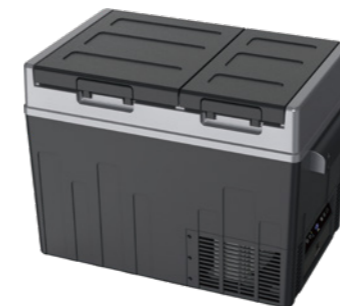

Portable Refrigerator TF36D Dual Zone

Net Capacity	9.5L Fridge; 25L Freezer
Temperature Range	-20°C~10°C
Refrigerant	R134a/R600a
Isolation	C-pentane
Input Power	DC 55W
Input Voltage	DC 12/24V
Product Size	L645mm*W375mm*H445mm
Package Size	L620mm*W410mm*H475mm
Weight	14.5kg/net,15.5kg/gross
Loading QTY	160PCS/20GP,332PCS/40GP,415PCS/40HQ