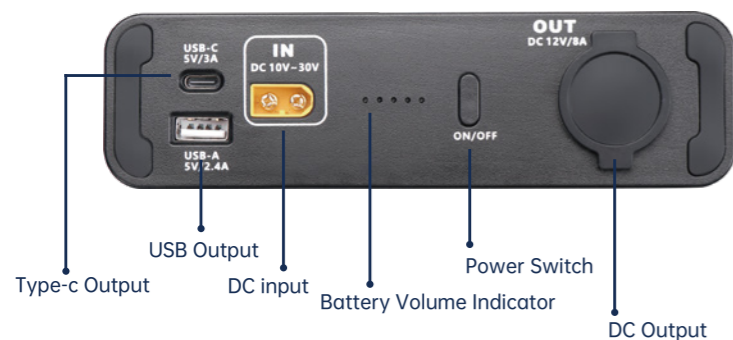

Battery GP80

Capacity	192Wh
DC Input	DC 10V~30V/100W MAX
DC Output	11-14V/8A
USB-A Output	5V,2.4A
USB-C Output	5V,3A
Available Power	≤ 100W
Product Size	L228mm*W157mm*H44mm
Package Size	L252mm*W132mm*H172mm
Weight	1.96kg/net,2.96kg/gross