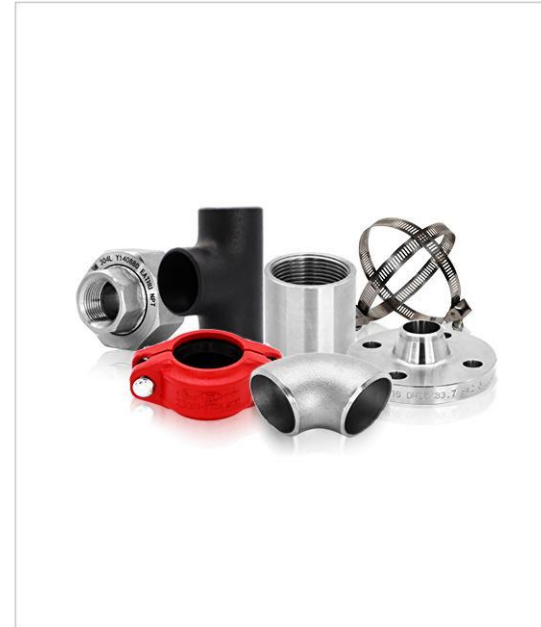

**CAST IRON VALVE**

**CAST STEEL VALVE**

**PIPE FITTING**

**CASTING AND FORGING PARTS**

**1996**

Founded with core products: flanges & fittings. Leveraged Qingdao Port to launch "Manufacturing + Export" model, gaining initial customers.