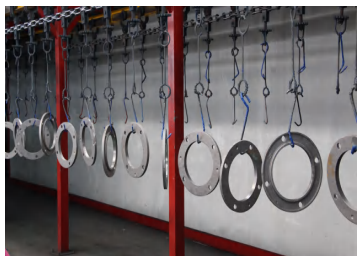

Our Factory

FLUIDO has been serving 35 countries for over 20 years.