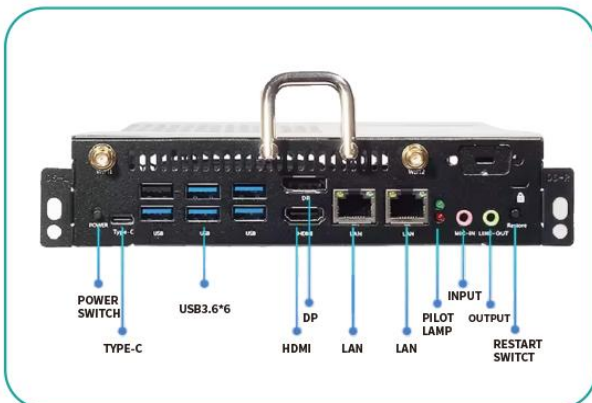

Specifications

Model No.	FC-OPSCU313
CPU	Type and No.: Intel I3-13115U Turbo/Boost Clock Speed 4.0 GHz Integrated Intel UHD Graphics 4K UHD, 60Hz
Memory Capacity	8GB DDR4
Hard Disk	SSD 128GB M.2 (NVMe)
Interface	Audio *1 x 3.5mm HDMI*1 x in (Optional) HDMI*1 x out (Optional) USB*1 x Type-C USB*2 x 3.0 Type -A USB*1 x 2.0 Type -A LAN*R.J45 (including indicator lights)
Security	Trusted Platform Module 2.0
Communications	Integrated Ethernet WLAN Wi-Fi 802.11b'g'n Bluetooth 5.0 or above
Operating System	Genuine Windows 11 64bit (English) with Factory Loaded License

Product Details

Remarks: Interfaces are different according to different CPU and motherboard. Pictures here as reference only!