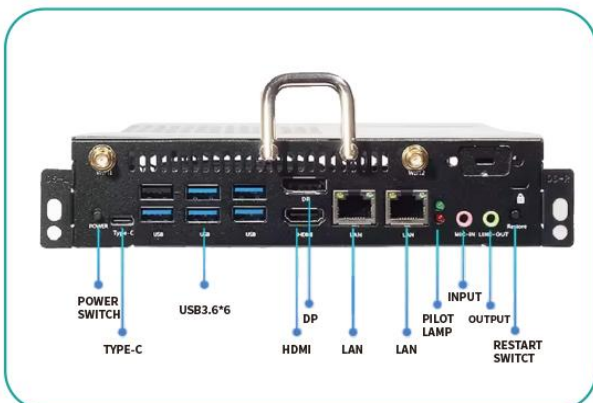

Specifications

Model No.	FC-OPSXXXX
OPS Type	OPS-C ; 80-Pin
Dimension	195*180*42mm
CPU	Intel I3/i5/ i7 with 4th~12th or latest generation as option Integrated Intel UHD Graphics 4K UHD, 60Hz
Memory Capacity	4G/8G/16G/32G DDR3/DDR4 as option
Hard Disk	128G/256 G /512 G SSD/1T as option
Interface	Audio 3.5mm *1pcs HDMI- in *1pcs USB Type-C *1pcs (Optional) USB 3.0 *2pcs USB 2.0 *2pcs LAN RJ45 *1pcs DP *1pcs (Optional) Marks: Interfaces are different accordingly to different CPU and motherboard.
Communications	Integrated Ethernet WLAN Wi-Fi 802.11b.g.n BT 5.0 or above
Operating System	Pre-install or Genuine Windows 11 64bit as option

Product Details

Remarks: Interfaces are different according to different CPU and motherboard. Pictures here as reference only!