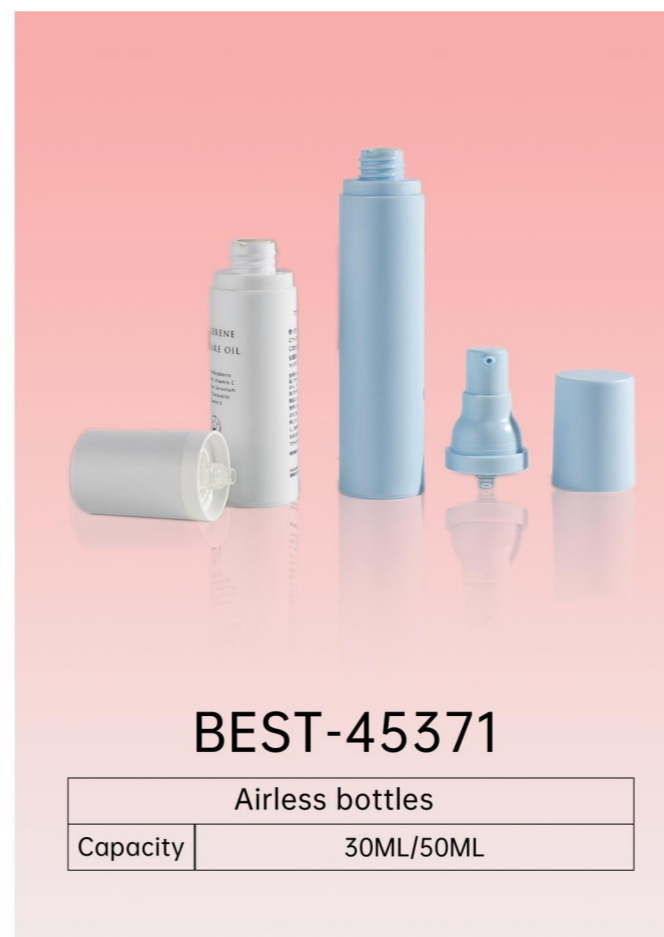

# AIRLESS BOTTLES&JARS

**BEST-45377**

Airless bottles	
Capacity	30ML/50ML/100ML

**BEST-45374**

Airless bottles	
Capacity	15ML/30ML/90ML/50ML/30ML

**BEST-45371**

Airless bottles	
Capacity	30ML/50ML

**BEST-45361**

Airless bottles	
Capacity	50ML/30ML/15ML