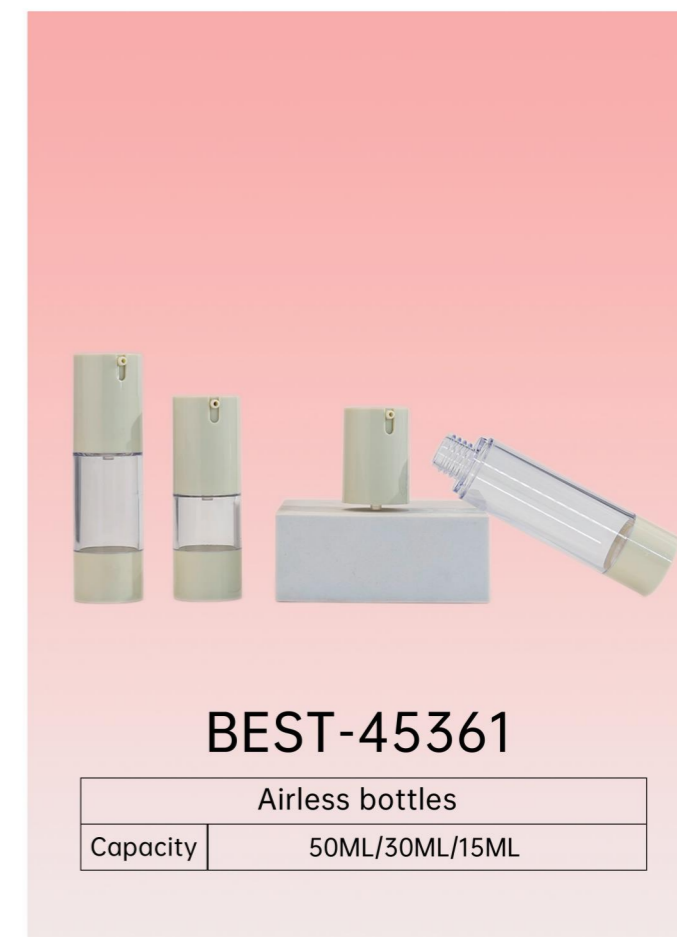

# AIRLESS BOTTLES&JARS

**BEST-45377**

Airless bottles	
Capacity	30ML/50ML/100ML

**BEST-45374**

Airless bottles	
Capacity	15ML/30ML/90ML/50ML/30ML

**BEST-45371**

Airless bottles	
Capacity	30ML/50ML

**BEST-45361**

Airless bottles	
Capacity	50ML/30ML/15ML