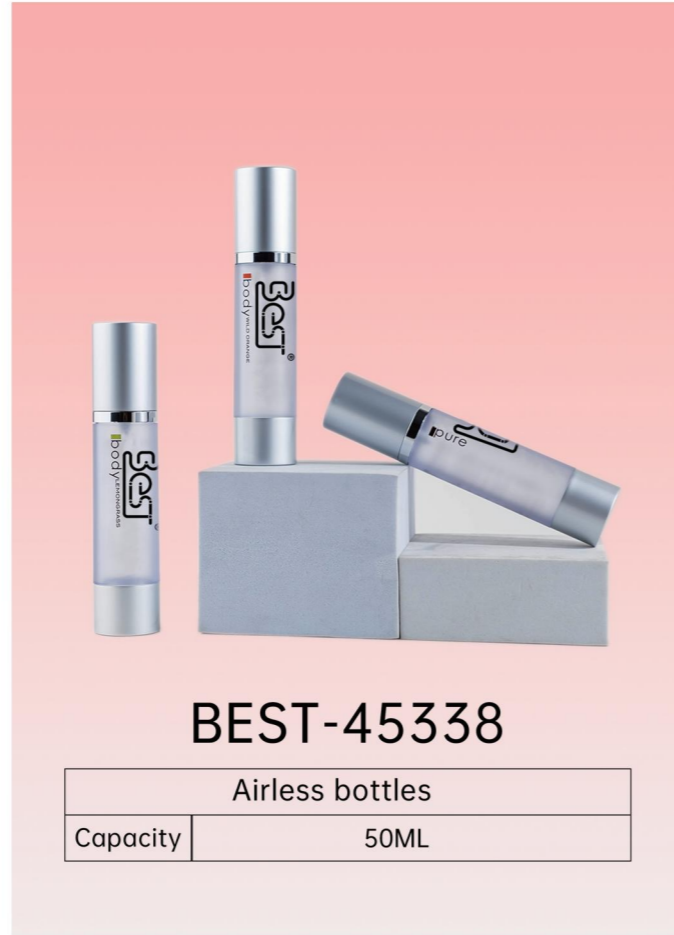

Airless bottles	
Capacity	50ML/30ML/15ML

**BEST-45334**

Airless bottles	
Capacity	50ML/30ML/20ML/15ML

# AIRLESS BOTTLES&JARS

**BEST-45349**

Airless bottles	
Capacity	10ML/15ML

**BEST-45338**

Airless bottles	
Capacity	50ML