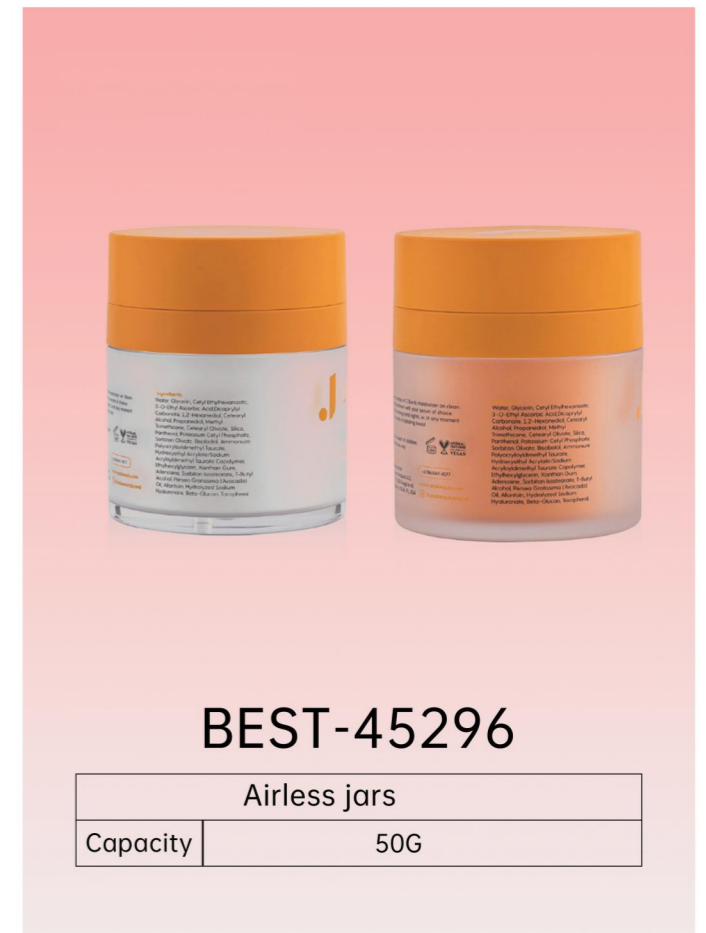

# AIRLESS BOTTLES&JARS

**BEST-45349**

Airless bottles	
Capacity	10ML/15ML

**BEST-45338**

Airless bottles	
Capacity	50ML

# AIRLESS BOTTLES&JARS

**BEST-45329**

Airless bottles & jars	
Capacity	30ML/50G

**BEST-45330**

Airless bottles	
Capacity	30ML/50ML

**BEST-45347**

Airless bottles	
Capacity	50ML/100ML

**BEST-45296**

Airless jars	
Capacity	50G