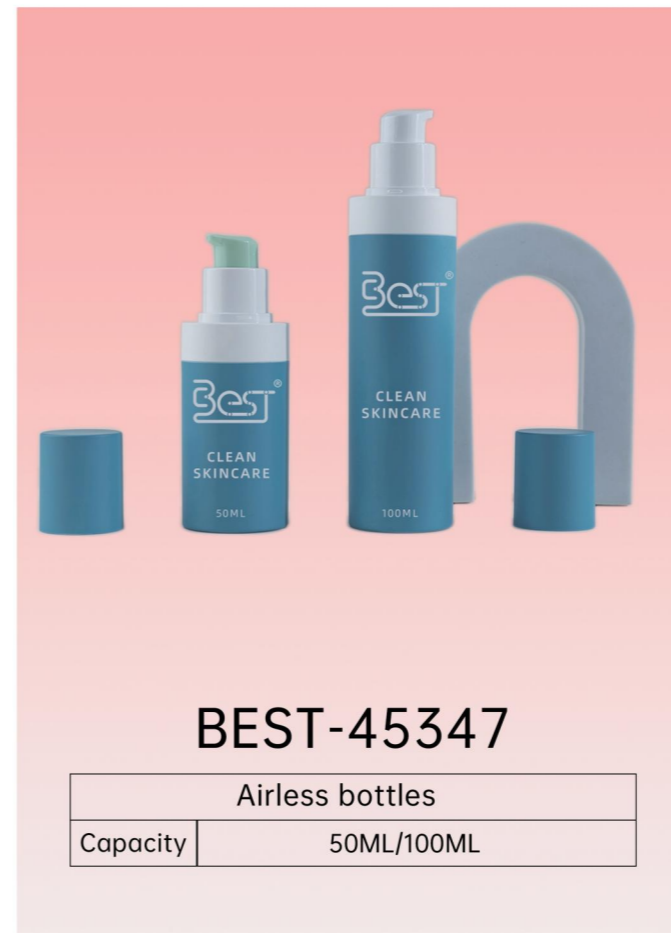

# AIRLESS BOTTLES&JARS

**BEST-45329**

Airless bottles & jars	
Capacity	30ML/50G

**BEST-45330**

Airless bottles	
Capacity	30ML/50ML

**BEST-45347**

Airless bottles	
Capacity	50ML/100ML

**BEST-45296**