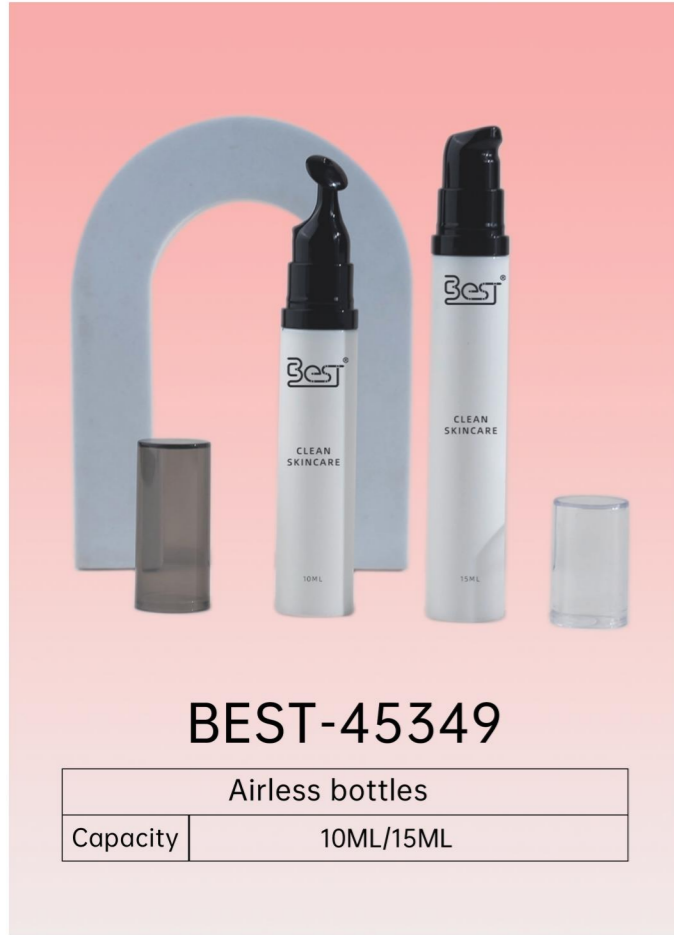

AIRLESS BOTTLES&JARS

BEST-45349

Airless bottles	
Capacity	10ML/15ML