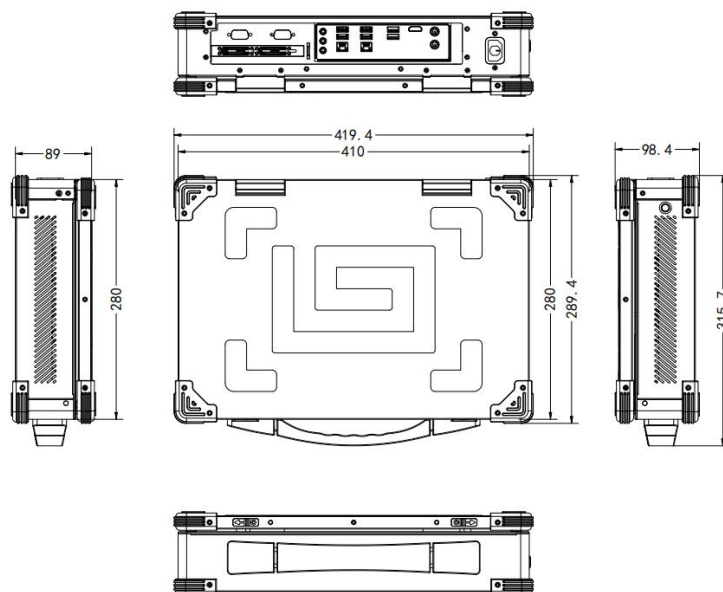

Product Description:

KTB-2U1506J is a rugged portable integrated device. It has a black sand-textured spray-painted case made of SGCC galvanized steel and aluminum sheets for sturdiness, with an anodized aluminum alloy keyboard panel. It supports ITX, MATX, and ATX motherboards (within 305*245mm), a 39mm-max CPU cooler, one 2.5-inch hard drive bay, one full-height expansion slot (PCI card: 135mm max height, 240mm max length), four 4cm fans, and a small 1U power supply. It features a 15.6-inch 1920*1080 IPS display (standard VGA, optional HDMI), a 96-key keyboard, and a mouse touchpad. Weighing 4.3kg net and packaged in a 534021cm double-layer box, it's portable and suitable for mobile scenarios requiring robust hardware and device durability.

Dimension

mm

Rugged Portable Supporting ATX, Micro ATX, and ITX Motherboards

Specification Parameters:

Model	KTB-2U1506J
Dimension	Depth 280*Width 410*Height 89mm(excluding corner protectors)
Color	Black sand texture spray paint
Material	Case: High-quality 1.2mm SGCC galvanized steel/aluminum sheet composite type; Keyboard panel: Aluminum alloy panel with wire drawing and oxidation
Motherboard Bay	Supports ITX, MATX, ATX motherboards, standard motherboards within 305*245mm
CPU Cooler	Max.height 39mm
Hard Drive Bay	Supports 1 x 2.5-inch hard drive bay
Fan Bay	Can be installed with 4 x 4cm fans(when no large motherboard is installed)
Power Supply Bay	Supports small 1U power supply bay
Expansion Slot	Supports 1 x horizontal full-height expansion slot, PCI card:max.height 135mm, max.length 240mm
Internal Usable Space	Length 290*Width 255*Height 50mm
Panel Settings	Power switch, power indicator light, 2 reserved COM ports
Display	15.6-inch, 1920*1080 IPS, standard VGA cable, optional HDMI
Input Device	96-key keyboard, mouse touchpad
Net Weight	4.3 kg
Gross Weight	5.8 kg
Package Dimension	53*40*21cm double-layer package