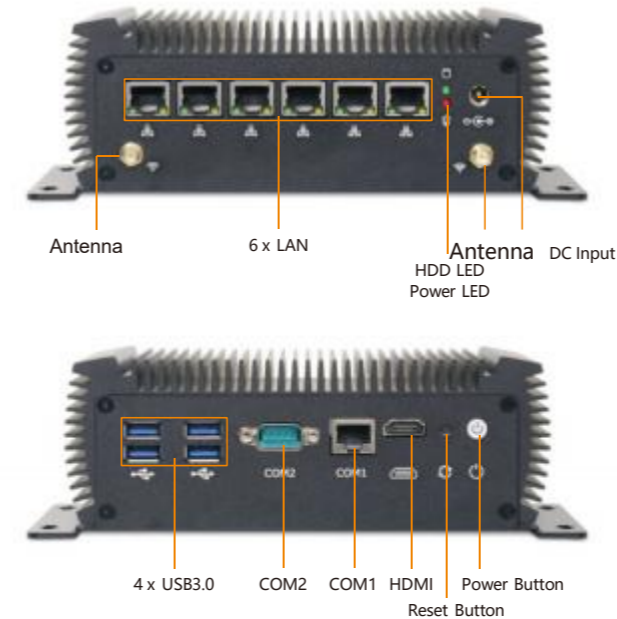

Mini industrial PC

KTB-262

6 GbE ports, 2 COMs, Mini industrial PC

Based on 4/6/7/8th GEN Intel Core i3/i5/i7 processor

This product has the advantages of stable and reliable industrial grade product performance and intelligent digital multimedia player, and can provide solutions for intelligent transportation, rail transit, industrial automation, smart factory, intelligent manufacturing, defense force, energy environment, digital control and many other fields.

Based on 4/6/7/8th GEN Intel Core i3/i5/i7 processor; 6 LANs, 2 COMs

Product feature:

- Supports 4/6/7/8th GEN Intel Core i3/i5/i7 processor
- Supports 1 DDR3L/DDR4 SO-DIMM RAM slot, Max. up to 16GB
- Supports 6 Intel I210/I211 2.5GbE ports
- Supports 1 mSATA and 1 2.5 inches HDD/SSD bay
- Supports watchdog timer and one click restore functionalities
- Low power consumption and fanless

Model	KTB-262
Processor	I3-8130U/i5-8260U optional 4/6/7/8 th Gen Intel Core i3/i5/i7 processor
RAM	1*DDR3L/DDR4 SO-DIMMslot , up to 16GB
I/O	6 * Intel i226-V 2.5G LAN 4 * USB3.0 1 * HDMI 1 * DB-9 RS232 1 * RJ45 RS-232 (Console interface) 2 * Antenna connector(Can used for WIFI/3G/4G) 1 * Power Button 1 * Reset Button 1 * Power LED 1 * HDD LED
Storage	4 th Gen: 1 * MSATA 1 * 2.5" HDD/SSD
Expansion Slot	1 *Mini PCIe: Full-size with SIM slot (Supports WIFI/3G/4G/Bluetooth)
WatchDog	Supports WatchDog timer and one click restore functionalities
OS	Windows® 7/8/10, Linux
Power supply	12V-7A , optional
Material	High quality aluminum alloy
Installation Methods	Supports desktop and wall mounted installation methods
Dimension	209mm x 150mm x 57mm
Weight	1.5 Kg
Storage Temp	-30°C to +70°C
Operating Temp	-20°C to +60°C
Storage Humidity	95% @ 40°C ,No condensation