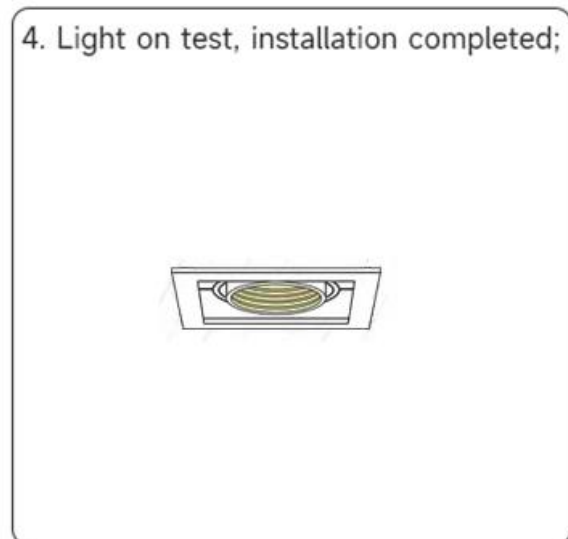

Installation of Light with springs:

The installation method can be installed according to the installation diagram of the luminaire. The installation position of the luminaire is selected by the embedded installation, and the hanging parts, cables, installation tools, etc. required for installation are prepared. The luminaires are led out according to relevant specifications, and the luminaires are hanged by hanging parts, etc. The back cover is pre-selected and properly hung or embedded to the pre-selected position.

Installation Instructions

The front-end power supply must be cut off during installation. The power supply must be cut off when repairing or replacing parts.

Dongguan Fitlight Lighting Co.,Ltd.

Add: 10th floor, building C1, Songhu Zhigu building, No. 9, Yanhe South Road, Liaobu Town, Dongguan City, Guangdong Province, China.

Email : liu@fitlight-tech.com URL: www.fitlight-tech.com / <https://fitlight.en.alibaba.com>