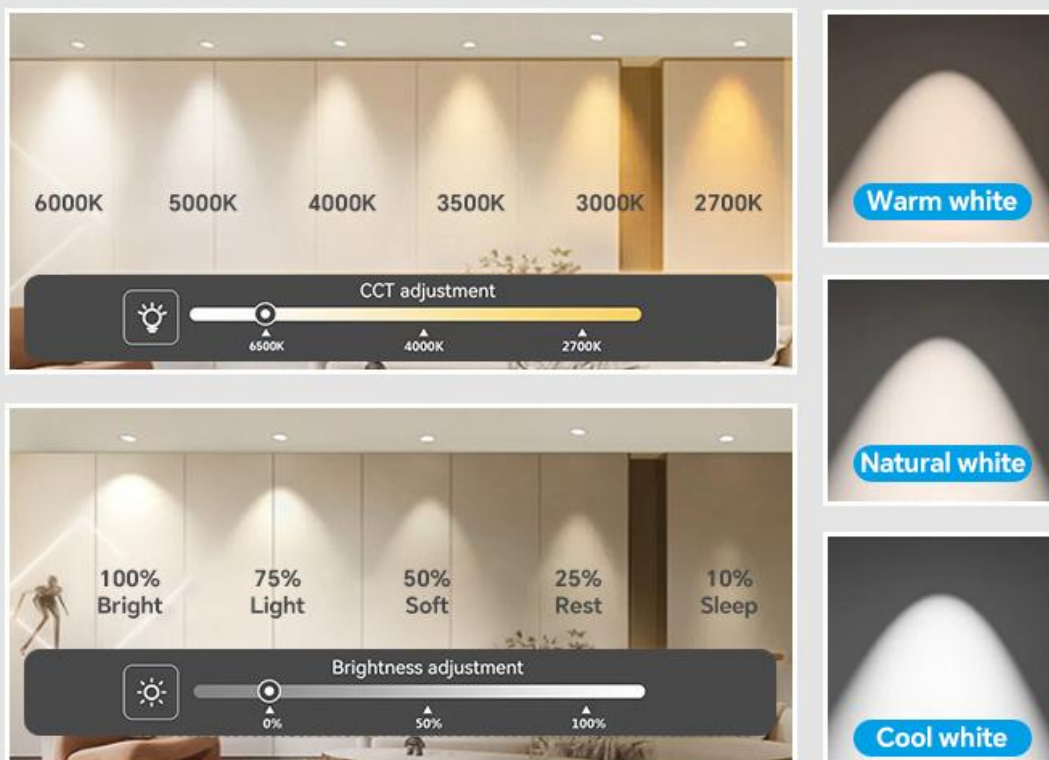

## Intelligent Dimming And CCT Adjustment

Supports multiple intelligent connection methods

DALI, 0-10V, TUYA/ZIGBEE, TRIAC

Dongguan Fitlight Lighting Co.,Ltd.

Add: 10th floor, building C1, Songhu Zhigu building, No. 9, Yanhe South Road, Liaobu Town, Dongguan City, Guangdong Province, China.