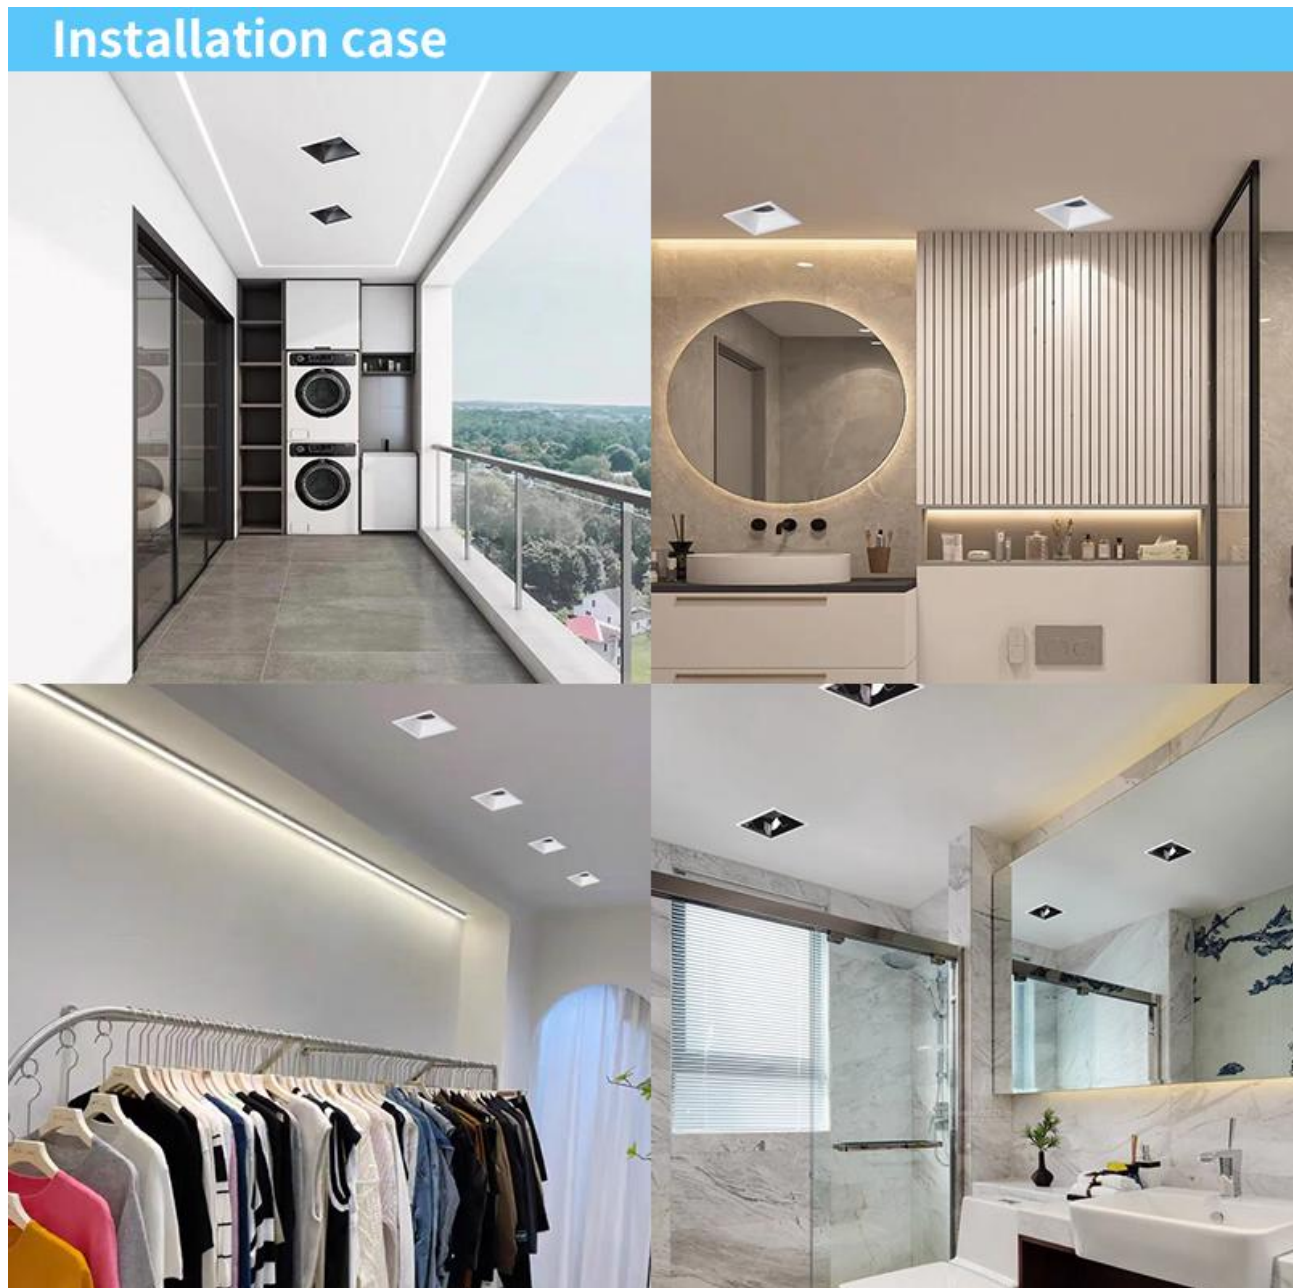

INSTALL APPLICATION

Dongguan Fitlight Lighting Co.,Ltd.

Add: 10th floor, building C1, Songhu Zhigu building, No. 9, Yanhe South Road, Liaobu Town, Dongguan City, Guangdong Province, China.

Email : liu@fitlight-tech.com URL: www.fitlight-tech.com / <https://fitlight.en.alibaba.com>