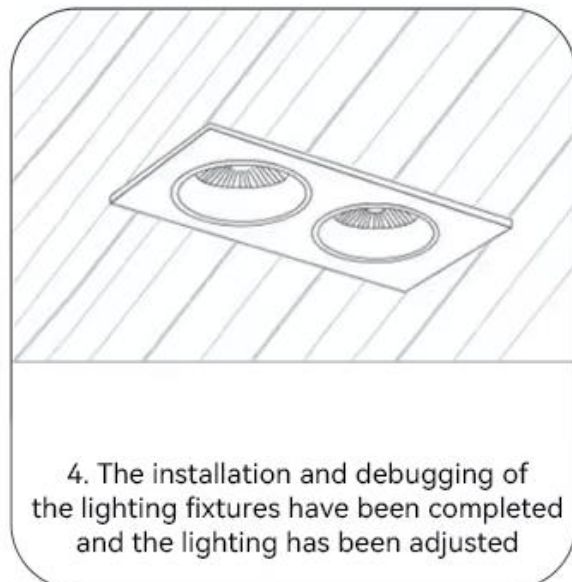

Installation of Light with springs:

The installation method can be installed according to the installation diagram of the luminaire. The installation position of the luminaire is selected by the embedded installation, and the hanging parts, cables, installation tools, etc. required for installation are prepared. The luminaires are led out according to relevant specifications, and the luminaires are hanged by hanging parts, etc. The back cover is pre-selected and properly hung or embedded to the pre-selected position.

Installation instructions

The front-end power supply must be cut off during installation. The power supply must be cut off when repairing or replacing parts.

Dongguan Fitlight Lighting Co.,Ltd.

Add: 10th floor, building C1, Songhu Zhigu building, No. 9, Yanhe South Road, Liaobu Town, Dongguan City, Guangdong Province, China.

Email : liu@fitlight-tech.com URL: www.fitlight-tech.com / <https://fitlight.en.alibaba.com>