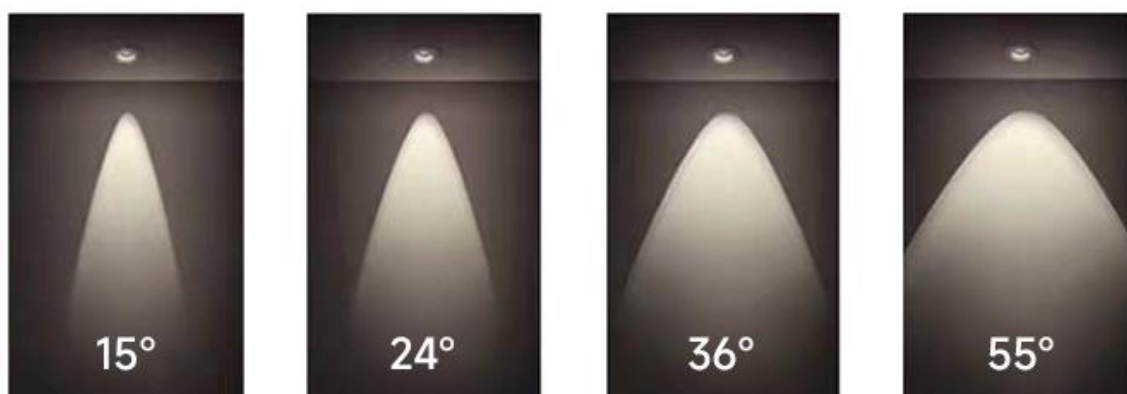

Beam angle diagram

Dongguan Fitlight Lighting Co.,Ltd.

Add: 10th floor, building C1, Songhu Zhigu building, No. 9, Yanhe South Road, Liaobu Town, Dongguan City, Guangdong Province, China.

Email : liu@fitlight-tech.com   URL: www.fitlight-tech.com / <https://fitlight.en.alibaba.com>