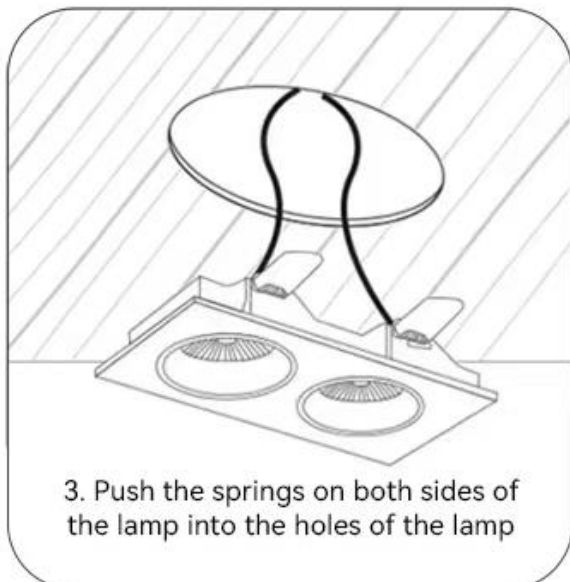

Installation of Light with springs:

The installation method can be installed according to the installation diagram of the luminaire. The installation position of the luminaire is selected by the embedded installation, and the hanging parts, cables, installation tools, etc. required for installation are prepared. The luminaires are led out according to relevant specifications, and the luminaires are hanged by hanging parts, etc. The back cover is pre-selected and properly hung or embedded to the pre-selected position.

Installation instructions

The front-end power supply must be cut off during installation. The power supply must be cut off when repairing or replacing parts.

Dongguan Fitlight Lighting Co.,Ltd.

Add: 10th floor, building C1, Songhu Zhigu building, No. 9, Yanhe South Road, Liaobu Town, Dongguan City, Guangdong Province, China.

Email : liu@fitlight-tech.com URL: www.fitlight-tech.com / <https://fitlight.en.alibaba.com>