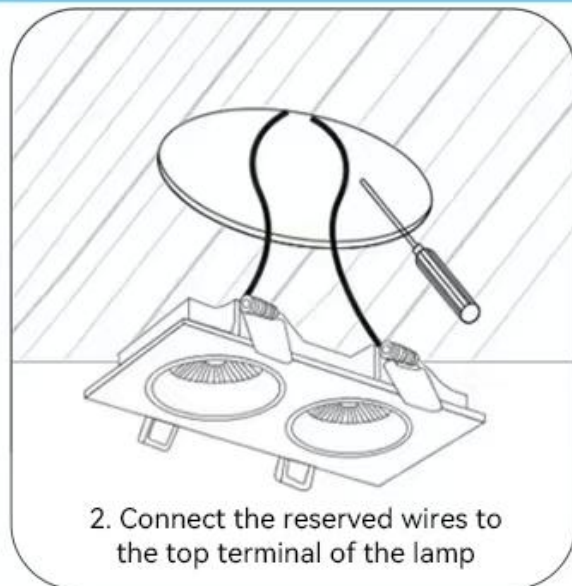

Installation of Light with springs:

The installation method can be installed according to the installation diagram of the luminaire. The installation position of the luminaire is selected by the embedded installation, and the hanging parts, cables, installation tools, etc. required for installation are prepared. The luminaires are led out according to relevant specifications, and the luminaires are hanged by hanging parts, etc. The back cover is pre-selected and properly hung or embedded to the pre-selected position.

Installation instructions

The front-end power supply must be cut off during installation. The power supply must be cut off when repairing or replacing parts.

Dongguan Fitlight Lighting Co.,Ltd.

Add: 10th floor, building C1, Songhu Zhigu building, No. 9, Yanhe South Road, Liaobu Town, Dongguan City, Guangdong Province, China.

Email : liu@fitlight-tech.com URL: www.fitlight-tech.com / <https://fitlight.en.alibaba.com>