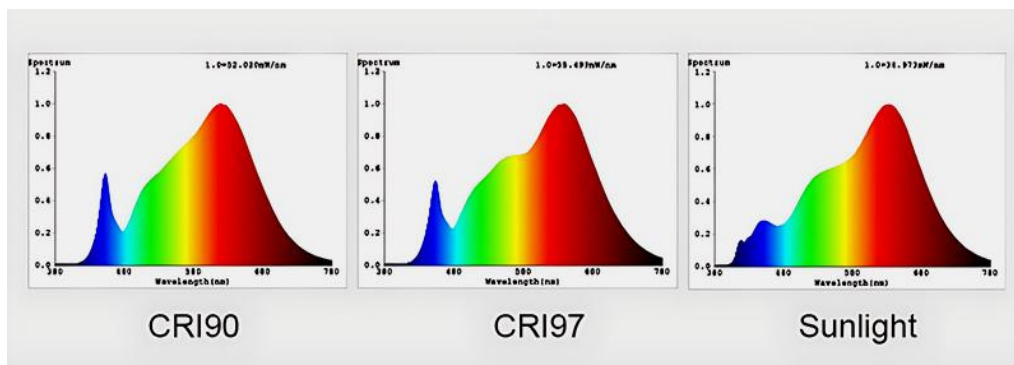

CCT option

Material Brand Cooperation

PHILIPS

CREE

OSRAM

EAGLERISE

LIFUD

bridgelux

TRIDONIC

LUMINUS

EPISTAR

BOKE

KR KERUI GROUP

CITILED The Light Engine

COB brand

Other brands are also available

Power brand

Five-year warranty, no flicker PF > 0.9

Dongguan Fitlight Lighting Co.,Ltd.

Add: 10th floor, building C1, Songhu Zhigu building, No. 9, Yanhe South Road, Liaobu Town, Dongguan City, Guangdong Province, China.

Email : liu@fitlight-tech.com URL: www.fitlight-tech.com / <https://fitlight.en.alibaba.com>