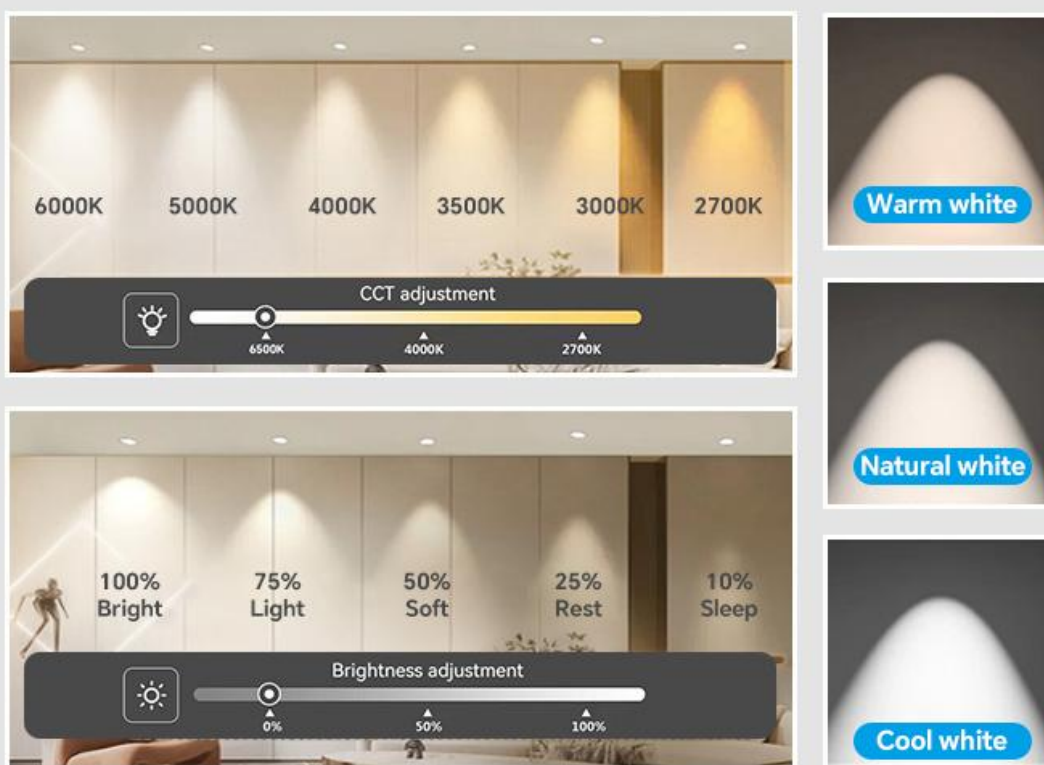

Intelligent Dimming And CCT Adjustment

Supports multiple intelligent connection methods

DALI、0-10V、TUYA/ZIGBEE、TRIAC

Dongguan Fitlight Lighting Co.,Ltd.

Add: 10th floor, building C1, Songhu Zhigu building, No. 9, Yanhe South Road, Liaobu Town, Dongguan City, Guangdong Province, China.