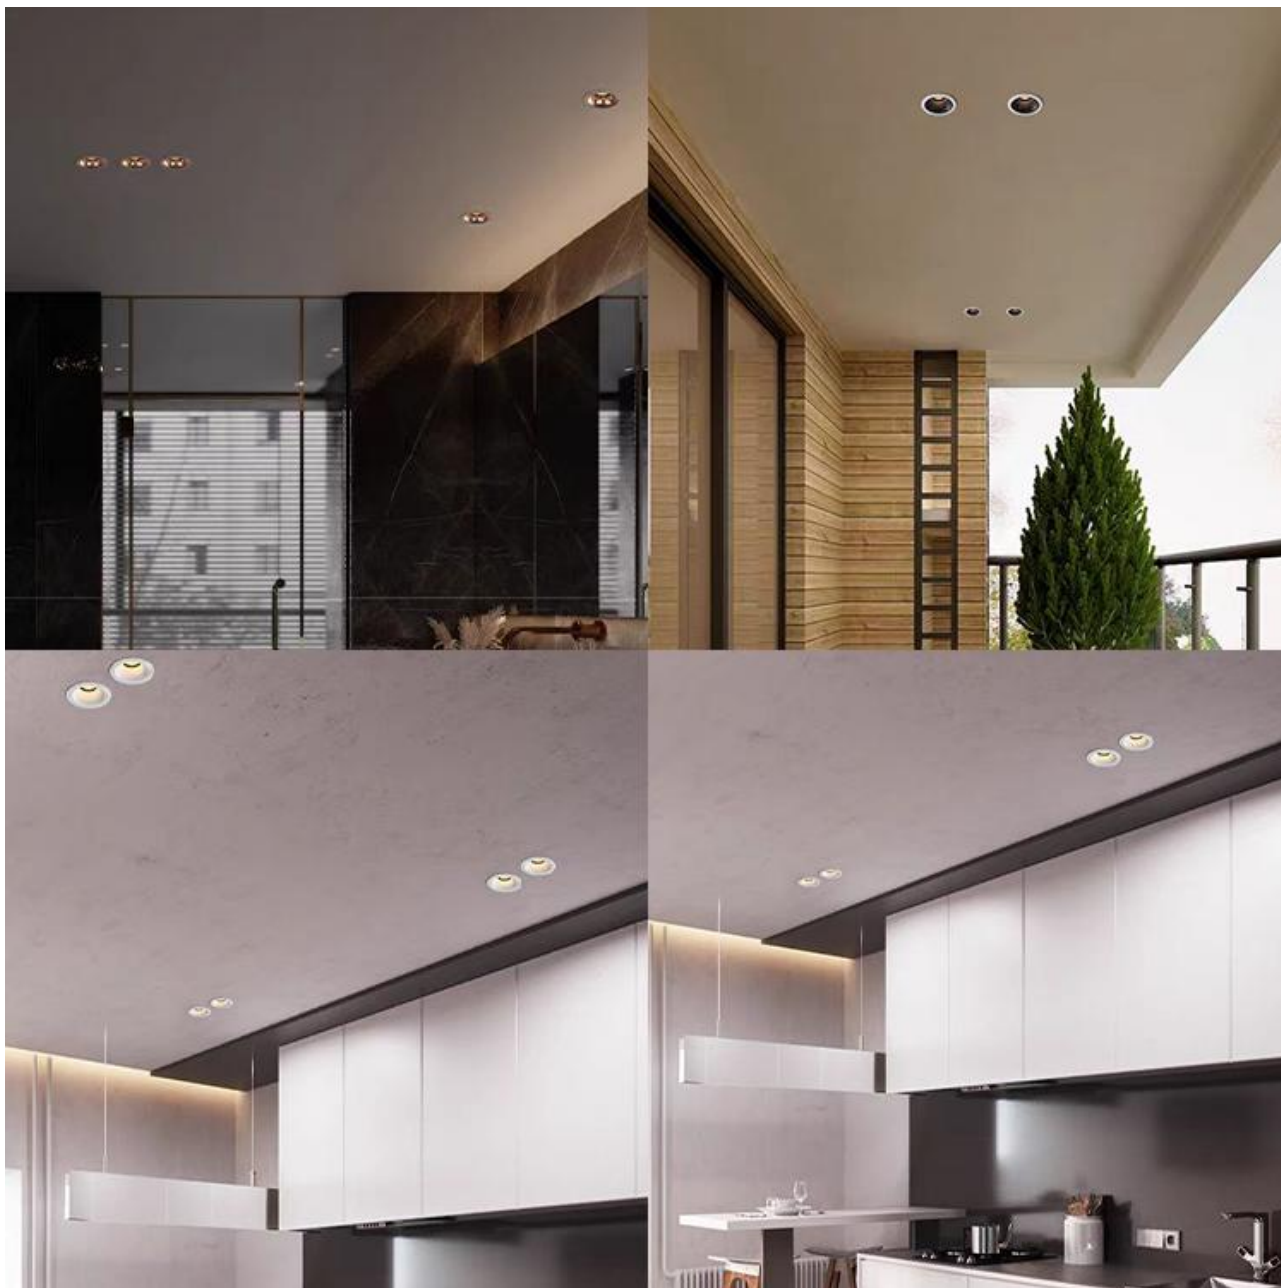

FEITL IP65 Waterproof Down Light-HGS21 Series

INSTALL APPLICATION

Dongguan Fitlight Lighting Co.,Ltd.

Add: 10th floor, building C1, Songhu Zhigu building, No. 9, Yanhe South Road, Liaobu Town, Dongguan City, Guangdong Province, China.

Email : liu@fitlight-tech.com URL: www.fitlight-tech.com / <https://fitlight.en.alibaba.com>