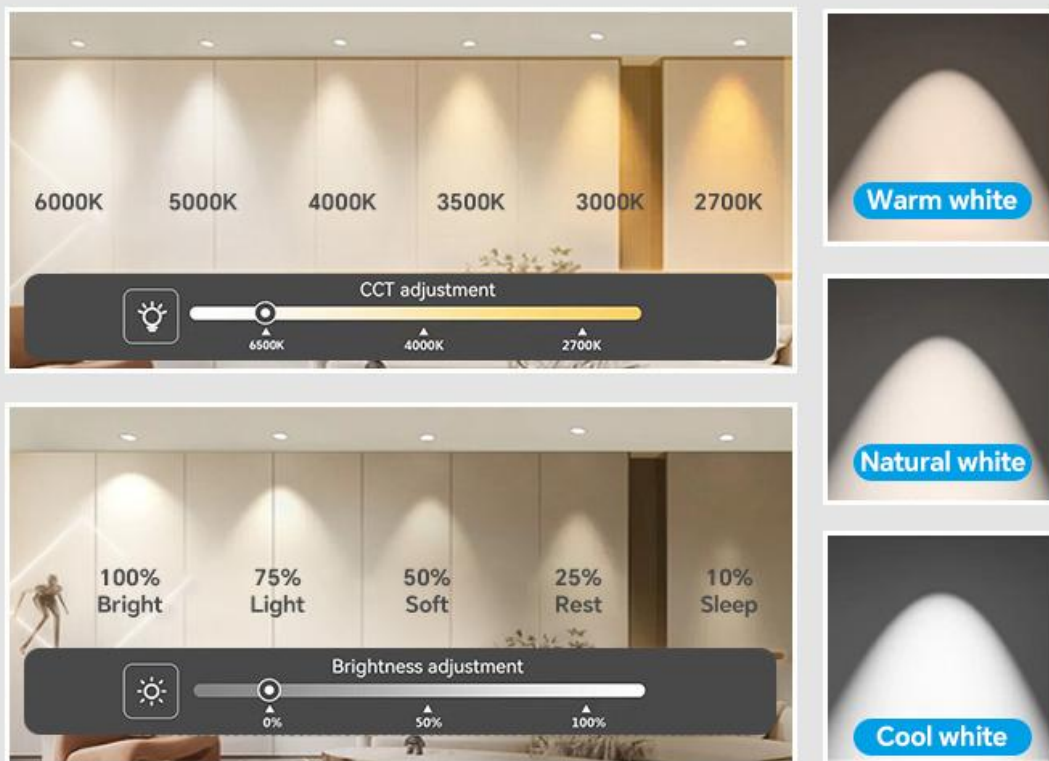

Intelligent Dimming And CCT Adjustment

Supports multiple intelligent connection methods

DALI, 0-10V, TUYA/ZIGBEE, TRIAC

Dongguan Fitlight Lighting Co.,Ltd.

Add: 10th floor, building C1, Songhu Zhigu building, No. 9, Yanhe South Road, Liaobu Town, Dongguan City, Guangdong Province, China.