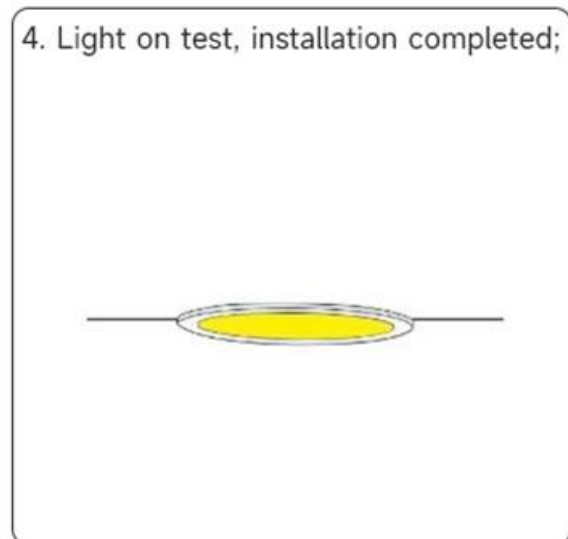

FEITL IP65 Waterproof Down Light-HGS21 Series

Installation of Light with springs:

The installation method can be installed according to the installation diagram of the luminaire. The installation position of the luminaire is selected by the embedded installation, and the hanging parts, cables, installation tools, etc. required for installation are prepared. The luminaires are led out according to relevant specifications, and the luminaires are hanged by hanging parts, etc. The back cover is pre-selected and properly hung or embedded to the pre-selected position.

Installation Instructions

The front-end power supply must be cut off during installation. The power supply must be cut off when repairing or replacing parts.

Dongguan Fitlight Lighting Co.,Ltd.

Add: 10th floor, building C1, Songhu Zhigu building, No. 9, Yanhe South Road, Liaobu Town, Dongguan City, Guangdong Province, China.

Email : liu@fitlight-tech.com URL: www.fitlight-tech.com / <https://fitlight.en.alibaba.com>