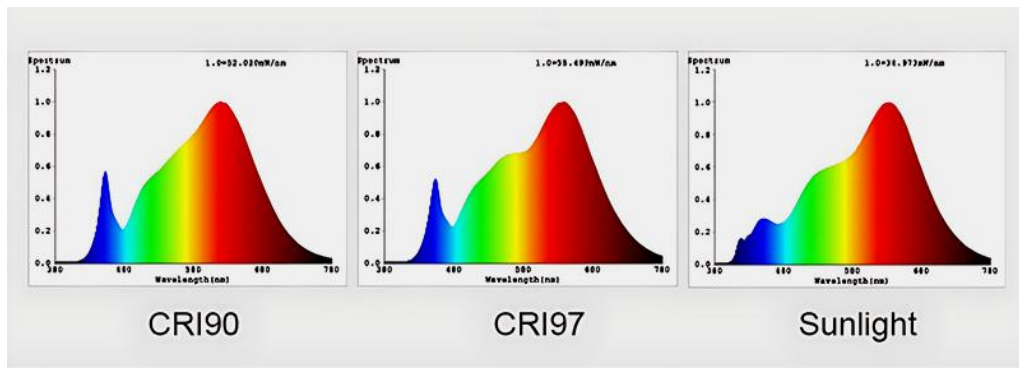

FEITL IP65 Waterproof Down Light-HGS21 Series