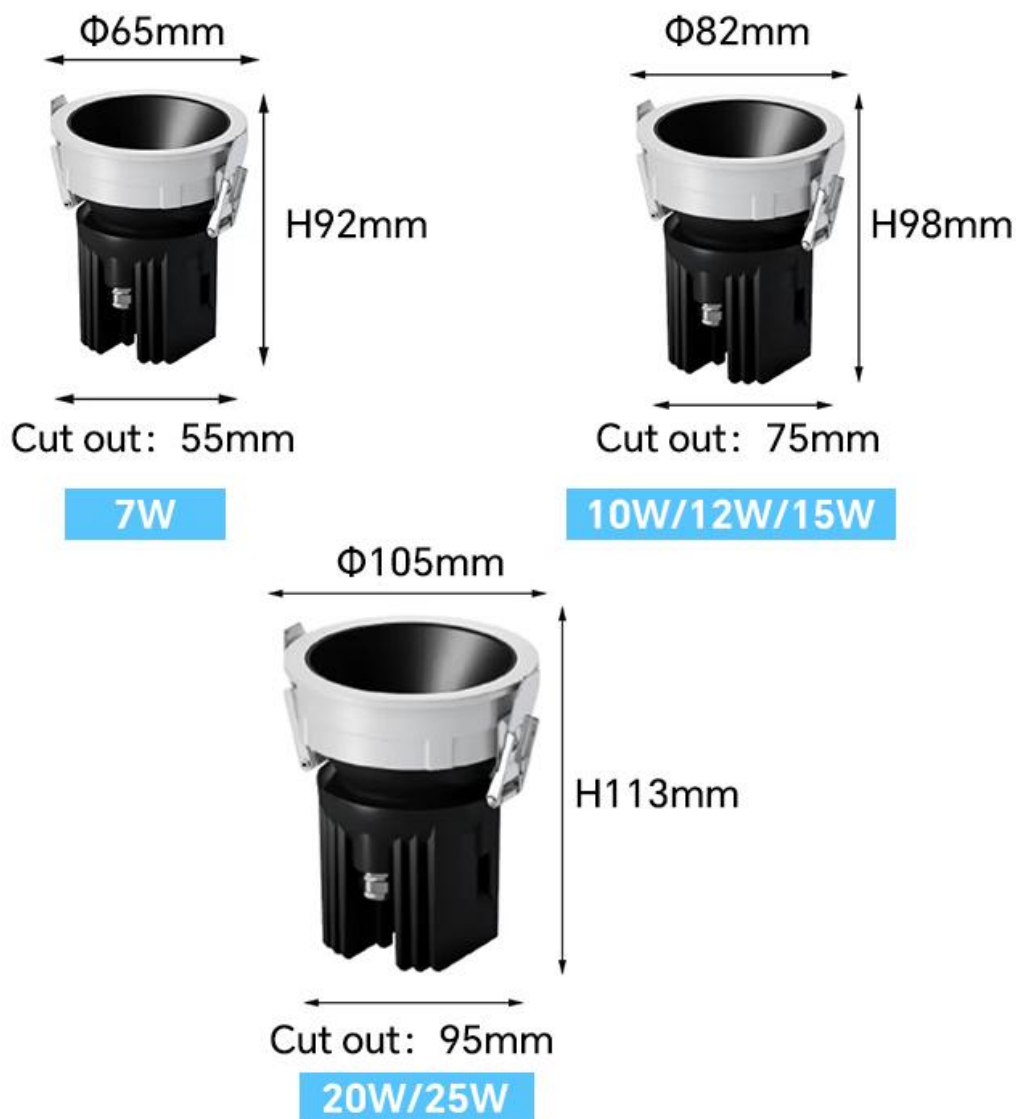

Product size

Dongguan Fitlight Lighting Co.,Ltd.

Add: 10th floor, building C1, Songhu Zhigu building, No. 9, Yanhe South Road, Liaobu Town, Dongguan City, Guangdong Province, China.

Email : liu@fitlight-tech.com URL: www.fitlight-tech.com / <https://fitlight.en.alibaba.com>