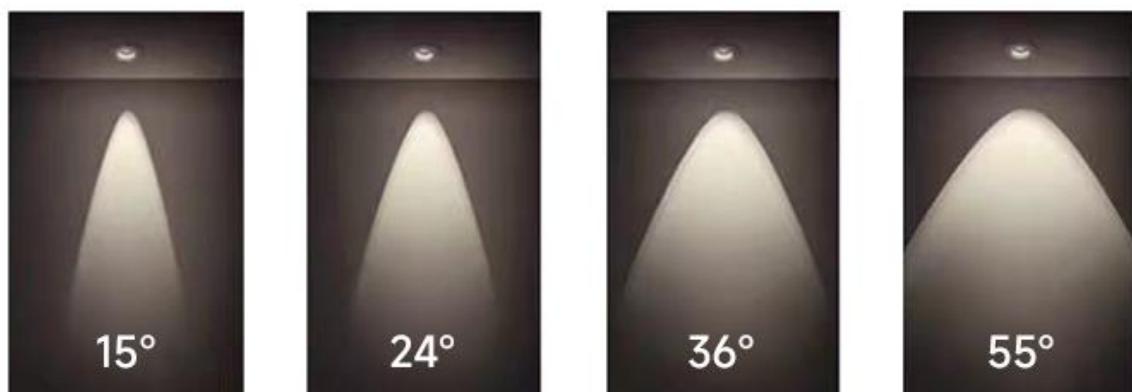

Beam angle diagram

Dongguan Fitlight Lighting Co.,Ltd.

Add: 10th floor, building C1, Songhu Zhigu building, No. 9, Yanhe South Road, Liaobu Town, Dongguan City, Guangdong Province, China.

Email : liu@fitlight-tech.com URL: www.fitlight-tech.com / <https://fitlight.en.alibaba.com>