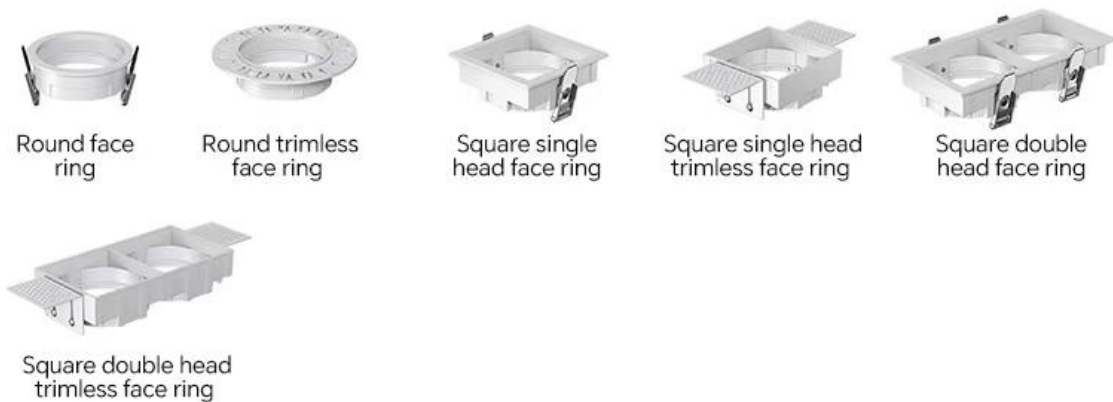

HGS21 Round Framed			HGS21 Round Frameless		
Cut out	Power		Cut out	Power	
55mm	7W		55mm	7W	
75mm	10W/12W/15W		75mm	10W/12W/15W	
95mm	20W/25W	95mm	20W/25W		

HGS21 Square Single Head Framed			HGS21 Square Single Head Frameless		
Cut out	Power		Cut out	Power	
58*55mm	7W		58*55mm	7W	
78*75mm	10W/12W/15W		78*75mm	10W/12W/15W	
98*95mm	20W/25W	98*95mm	20W/25W		

HGS21 Square Double Head Framed			HGS21 Square Double Head Frameless		
Cut out	Power		Cut out	Power	
105*58mm	2*7W		105*55mm	2*7W	
145*78mm	2*10W-2*15W		145*75mm	2*10W-2*15W	
185*98mm	2*20W/2*25W	185*95mm	2*20W/2*25W		

Face ring

Reflective cup