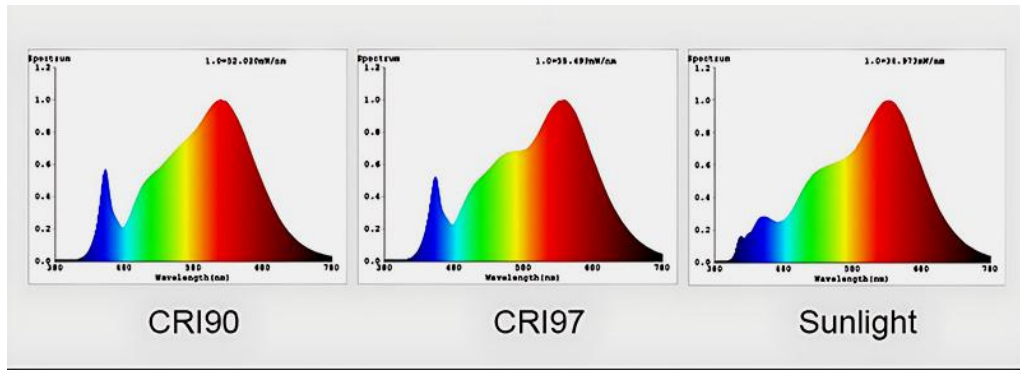

CCT option

Material Brand Cooperation

PHILIPS

CREE

OSRAM

EAGLERISE

LIFUD

bridgelux

powered by
TRIDONIC

LUMINUS

EPISTAR

EOKE

KR
KERUI GROUP

CITILED
The Light Engine

COB brand

OSRAM

CREE

Bridgelux

Other brands are also available

Power brand

Lifud

Tridonic

NOVBO

Boke

Five-year warranty, no flicker PF > 0.9

Dongguan Fitlight Lighting Co.,Ltd.

Add: 10th floor, building C1, Songhu Zhigu building, No. 9, Yanhe South Road, Liaobu Town, Dongguan City, Guangdong Province, China.

Email : liu@fitlight-tech.com URL: www.fitlight-tech.com / <https://fitlight.en.alibaba.com>