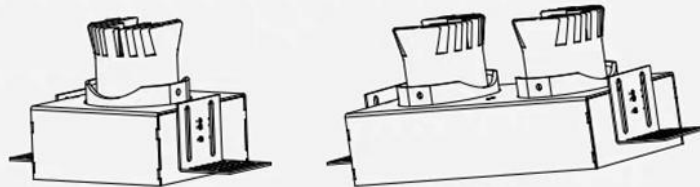

- 4 Connect the power supply and the safety cable

- 5 Plug in the male and female connectors

- 6 Adjust the angle.

- 7 Installation is complete.

Dongguan Fitlight Lighting Co.,Ltd.

Add: 10th floor, building C1, Songhu Zhigu building, No. 9, Yanhe South Road, Liaobu Town, Dongguan City, Guangdong Province, China.