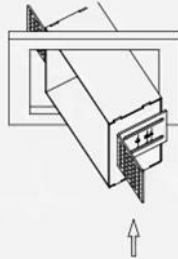

INSTALL APPLICATION

Dongguan Fitlight Lighting Co.,Ltd.

Add: 10th floor, building C1, Songhu Zhigu building, No. 9, Yanhe South Road, Liaobu Town, Dongguan City, Guangdong Province, China.

Email : liu@fitlight-tech.com URL: www.fitlight-tech.com / <https://fitlight.en.alibaba.com>

Installation Instructions

- 1 Cut a hole and place the embedded box: 58*55mm/78*75mm/98*95mm

- 2 Extend 1-3mm beyond the gypsum board, then fix the embedded box

- 3 Fill the gaps with joint tape, then apply putty powder