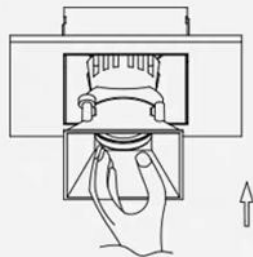

Installation Instructions

- 1 Cut a hole and place the embedded box: 58*55mm/78*75mm/98*95mm

- 2 Extend 1-3mm beyond the gypsum board, then fix the embedded box

- 3 Fill the gaps with joint tape, then apply putty powder

- 4 Connect the power supply and the safety cable

- 5 Plug in the male and female connectors

- 6 Adjust the angle.

- 7 Installation is complete.

Dongguan Fitlight Lighting Co.,Ltd.

Add: 10th floor, building C1, Songhu Zhigu building, No. 9, Yanhe South Road, Liaobu Town, Dongguan City, Guangdong Province, China.