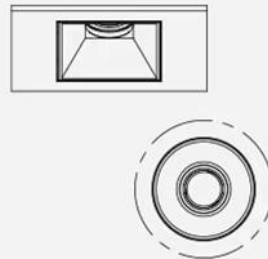

Installation Instructions

- 1 Cut a hole and place the embedded box: 58*55mm/78*75mm/98*95mm

- 2 Extend 1-3mm beyond the gypsum board, then fix the embedded box

- 3 Fill the gaps with joint tape, then apply putty powder

- 4 Connect the power supply and the safety cable

- 5 Plug in the male and female connectors

- 6 Adjust the angle.

- 7 Installation is complete.

Dongguan Fitlight Lighting Co.,Ltd.

Add: 10th floor, building C1, Songhu Zhigu building, No. 9, Yanhe South Road, Liaobu Town, Dongguan City, Guangdong Province, China.