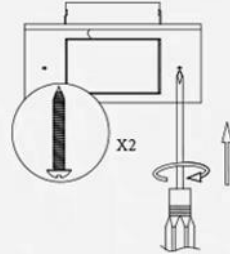

INSTALL APPLICATION

Dongguan Fitlight Lighting Co.,Ltd.

Add: 10th floor, building C1, Songhu Zhigu building, No. 9, Yanhe South Road, Liaobu Town, Dongguan City, Guangdong Province, China.

Email : liu@fitlight-tech.com URL: www.fitlight-tech.com / <https://fitlight.en.alibaba.com>

Installation Instructions

- 1 Cut a hole and place the embedded box: 58*55mm/78*75mm/98*95mm

- 2 Extend 1-3mm beyond the gypsum board, then fix the embedded box

- 3 Fill the gaps with joint tape, then apply putty powder