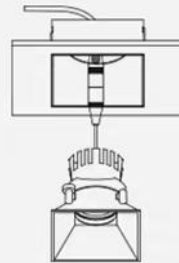

Installation Instructions

- 1 Cut a hole and place the embedded box: 58*55mm/78*75mm/98*95mm

- 2 Extend 1-3mm beyond the gypsum board, then fix the embedded box

- 3 Fill the gaps with joint tape, then apply putty powder

- 4 Connect the power supply and the safety cable

- 5 Plug in the male and female connectors

- 6 Adjust the angle.

- 7 Installation is complete.

Dongguan Fitlight Lighting Co.,Ltd.

Add: 10th floor, building C1, Songhu Zhigu building, No. 9, Yanhe South Road, Liaobu Town, Dongguan City, Guangdong Province, China.