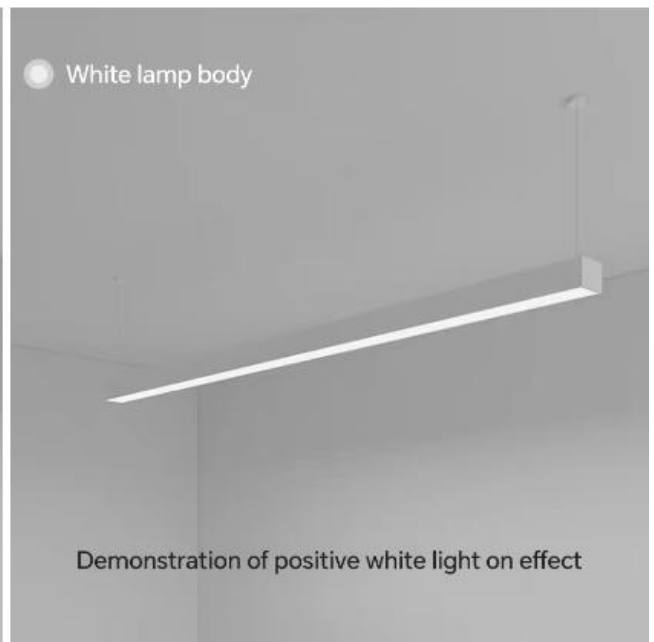

Dongguan Fitlight Lighting Co.,Ltd.

Add: 10th floor, building C1, Songhu Zhigu building, No. 9, Yanhe South Road, Liaobu Town, Dongguan City, Guangdong Province, China.

Email : liu@fitlight-tech.com URL: www.fitlight-tech.com / <https://fitlight.en.alibaba.com>