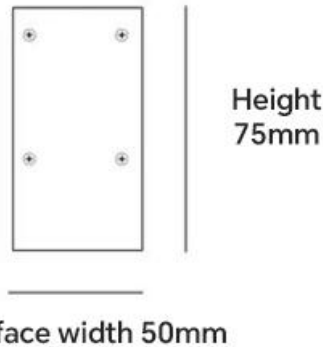

Model NO. FT-LL3 series

Length	300mm	600mm	120mm
Power	10W/15W/18W	20W/25W/30W	40W/45W/50W/60W
LED Quantities	Adjustable CCT Switch /0-10V,DALI DT6(Adjusts Brightness) / DALI DT8 (Adjusts both CCT and Brightness)		

Dongguan Fitlight Lighting Co.,Ltd.

Add: 10th floor, building C1, Songhu Zhigu building, No. 9, Yanhe South Road, Liaobu Town, Dongguan City, Guangdong Province, China.

Email : liu@fitlight-tech.com URL: www.fitlight-tech.com / <https://fitlight.en.alibaba.com>