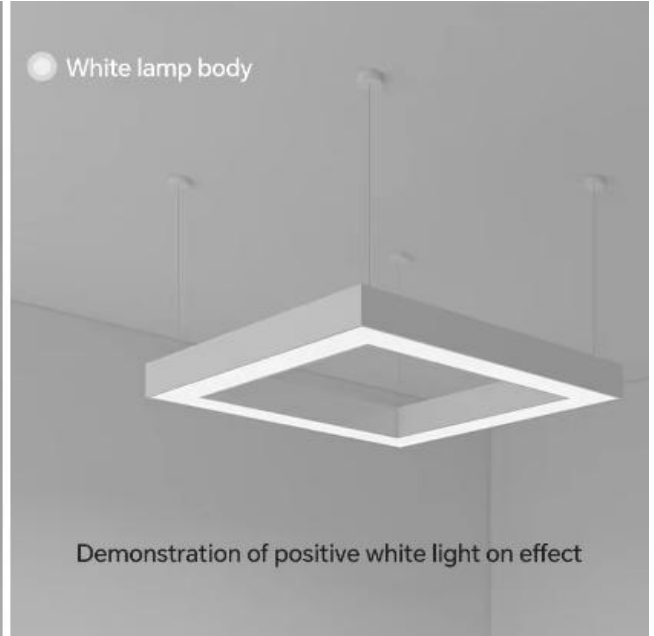

Dongguan Fitlight Lighting Co.,Ltd.

Add: 10th floor, building C1, Songhu Zhigu building, No. 9, Yanhe South Road, Liaobu Town, Dongguan City, Guangdong Province, China.

Email : liu@fitlight-tech.com URL: www.fitlight-tech.com / <https://fitlight.en.alibaba.com>