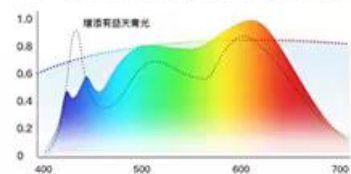

Measured Spectral Chart

High CRI
(Ra)≥90

Spectral LED
Light Source

IEC Anti-blue
Light Hazard

Anti-glare,
URG<19

bridgelux IP40

Dongguan Fitlight Lighting Co.,Ltd.

Add: 10th floor, building C1, Songhu Zhigu building, No. 9, Yanhe South Road, Liaobu Town, Dongguan City, Guangdong Province, China.

Email : liu@fitlight-tech.com URL: www.fitlight-tech.com / <https://fitlight.en.alibaba.com>