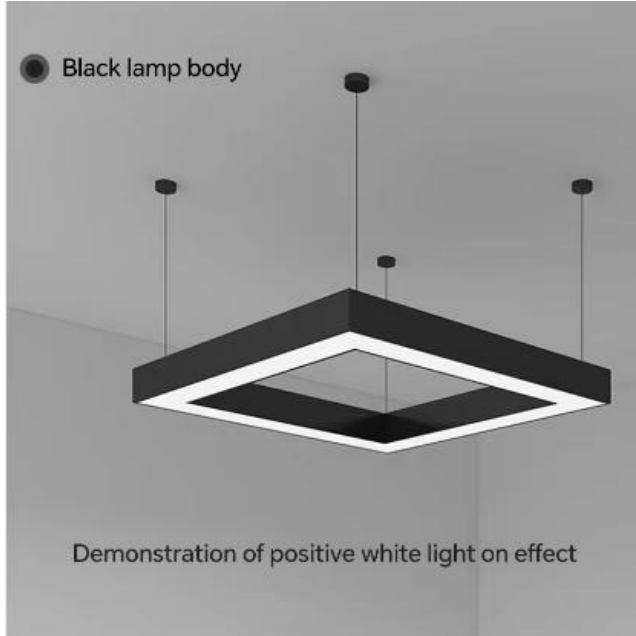

Dongguan Fitlight Lighting Co.,Ltd.

Add: 10th floor, building C1, Songhu Zhigu building, No. 9, Yanhe South Road, Liaobu Town, Dongguan City, Guangdong Province, China.

Email : liu@fitlight-tech.com URL: www.fitlight-tech.com / <https://fitlight.en.alibaba.com>