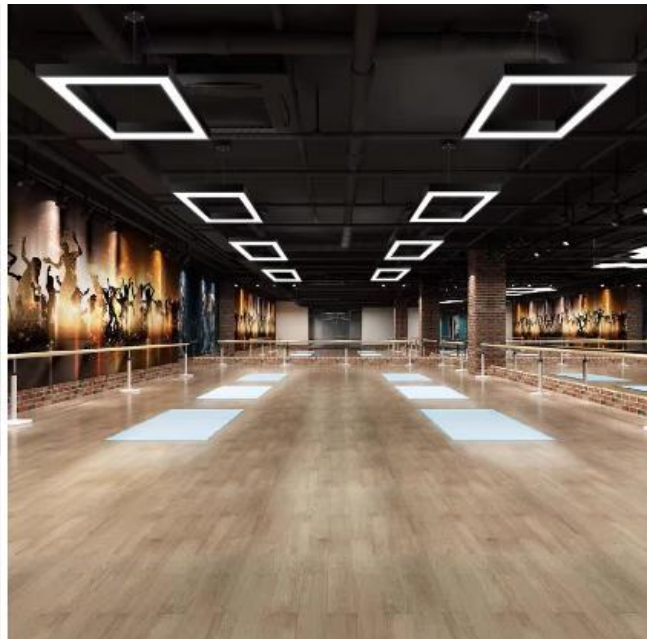

Application Scenario

Dongguan Fitlight Lighting Co.,Ltd.

Add: 10th floor, building C1, Songhu Zhigu building, No. 9, Yanhe South Road, Liaobu Town, Dongguan City, Guangdong Province, China.

Email : liu@fitlight-tech.com URL: www.fitlight-tech.com / <https://fitlight.en.alibaba.com>