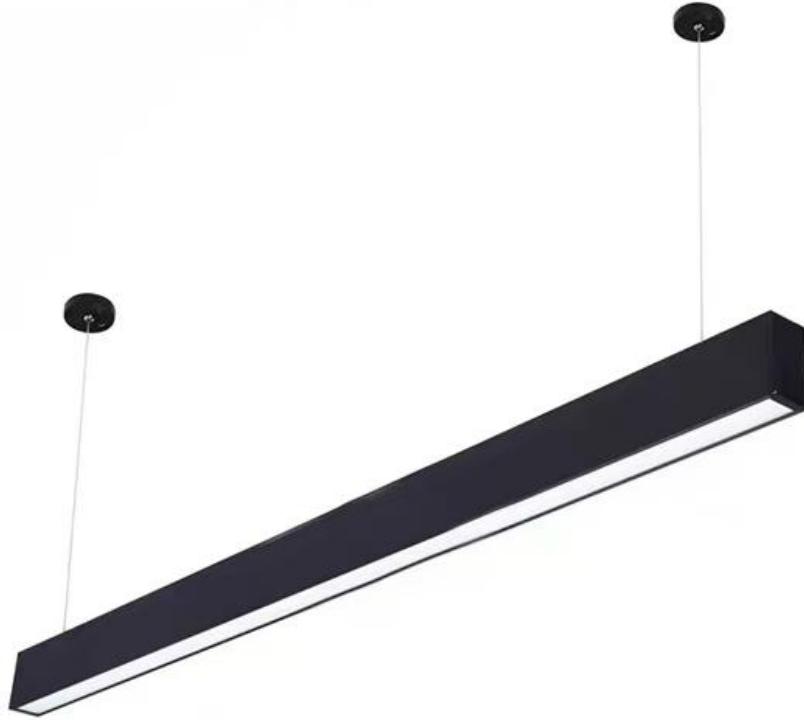

High CRI can restore the true color of objects

☑ $RA \geq 90RA$

High color reproduction,
bright and pure