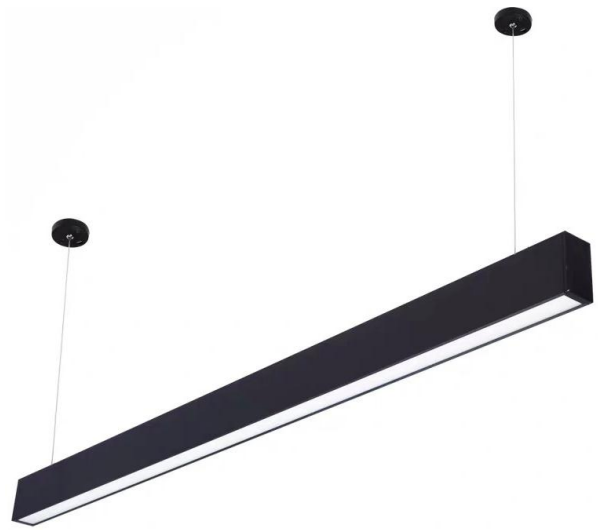

### Features and Benefits

- Light source: Bridgelux 2835 high-efficiency led chip
- Long LED life: More than 50,000 hours
- Low heat, less than 60°C
- No UV or IR light radiation
- No mercury or other inorganic
- Homogeneous flood illumination
- Machined aluminum heat fins with excellent thermal efficiencies
- Seamless splicing linear light is available in the following white color temperatures: 3000/4000/6000K
- 5 years limited warranty
- Works with worldwide lighting systems 110VAC/220VAC