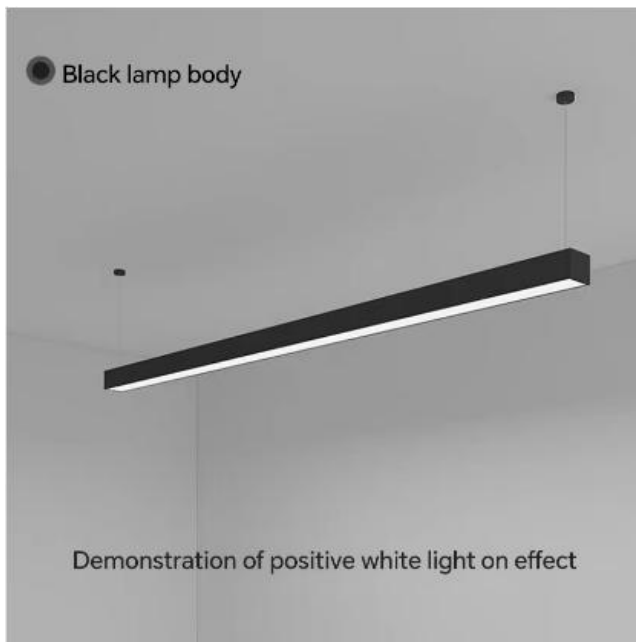

Dongguan Fitlight Lighting Co.,Ltd.

Add: 10th floor, building C1, Songhu Zhigu building, No. 9, Yanhe South Road, Liaobu Town, Dongguan City, Guangdong Province, China.

Email : liu@fitlight-tech.com URL: www.fitlight-tech.com / <https://fitlight.en.alibaba.com>