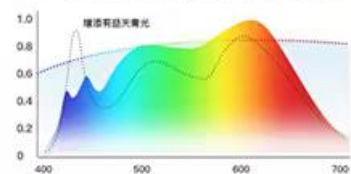

### Quick Splicing Linear Light

Size: L600 \* W50mm \* H75mm  
Color: Black/White optional  
Material: 6063 Aviation Aluminum Alloy  
LED chip :Bridgelux 2835

Measured Spectral Chart

High CRI  
(Ra) ≥ 90