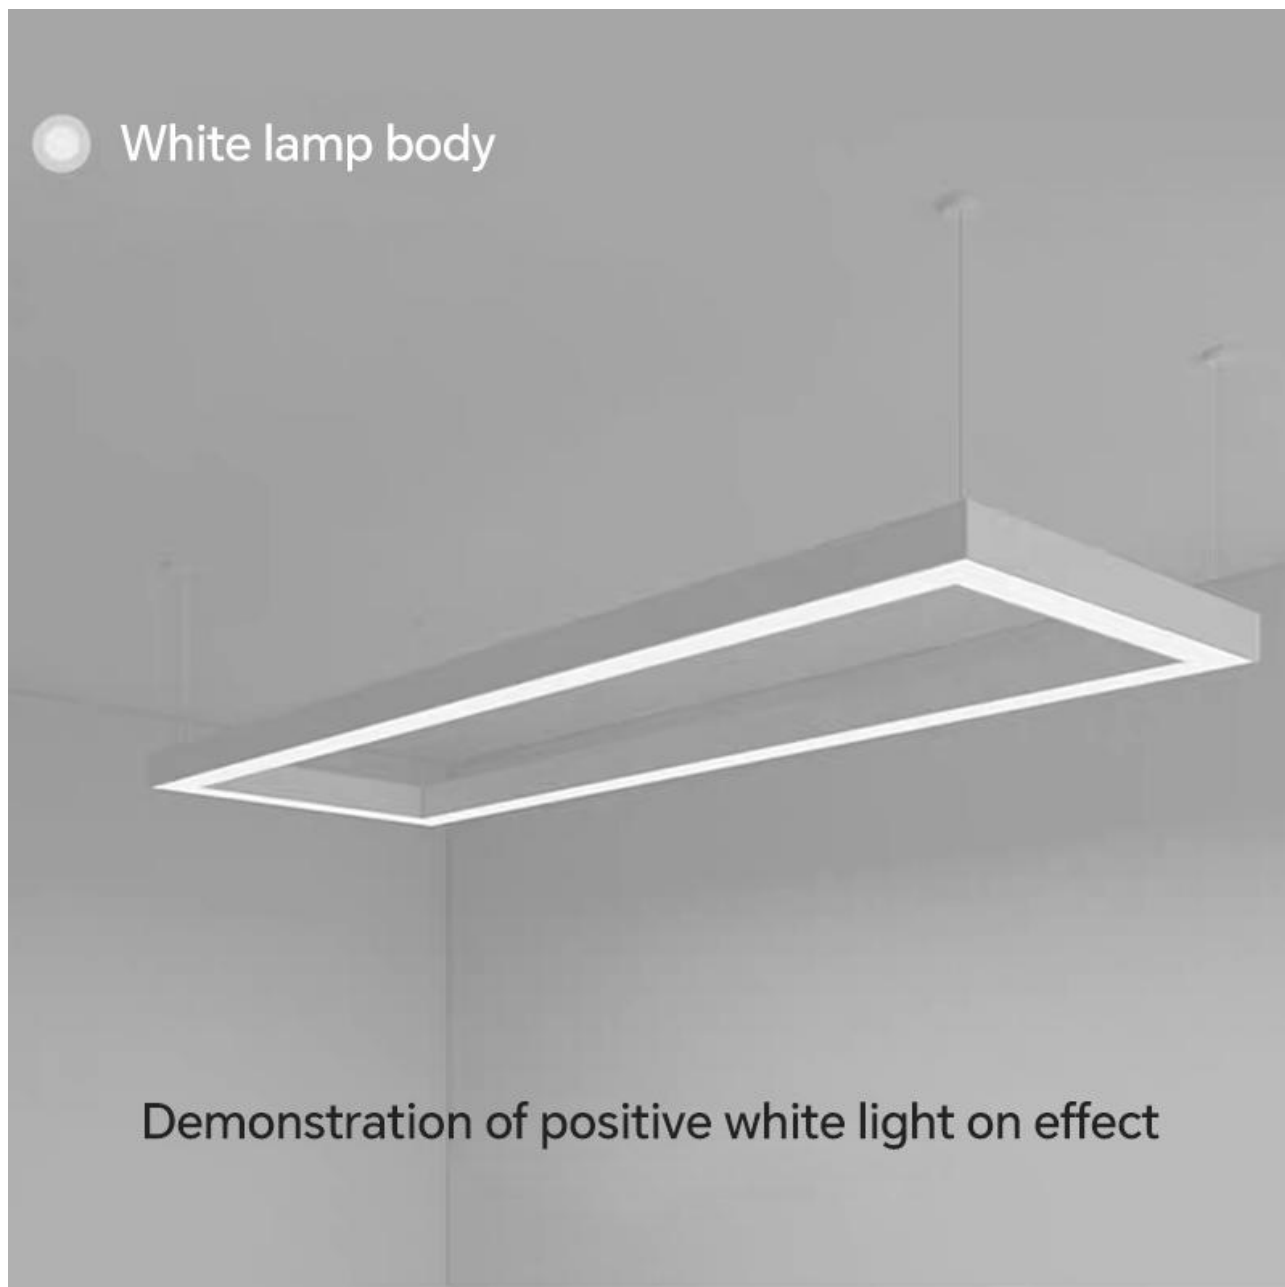

● White lamp body

Demonstration of positive white light on effect

Dongguan Fitlight Lighting Co.,Ltd.

Add: 10th floor, building C1, Songhu Zhigu building, No. 9, Yanhe South Road, Liaobu Town, Dongguan City, Guangdong Province, China.

Email : liu@fitlight-tech.com URL: www.fitlight-tech.com / <https://fitlight.en.alibaba.com>