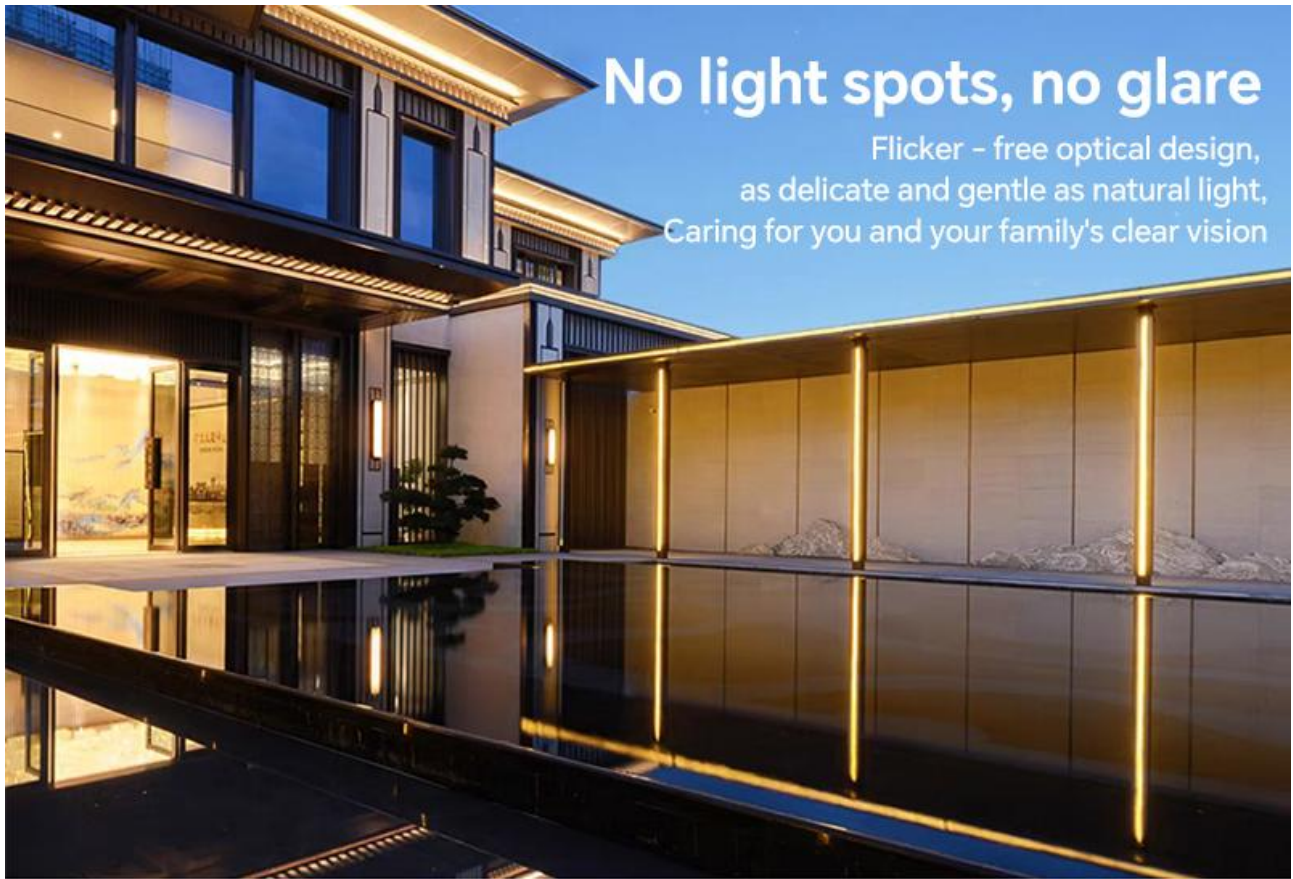

FEITL Waterproof Single-Color Silicone SMD LED Strip

Dongguan Fitlight Lighting Co.,Ltd.

Add: 10th floor, building C1, Songhu Zhigu building, No. 9, Yanhe South Road, Liaobu Town, Dongguan City, Guangdong Province, China.

Email : liu@fitlight-tech.com URL: www.fitlight-tech.com / <https://fitlight.en.alibaba.com>