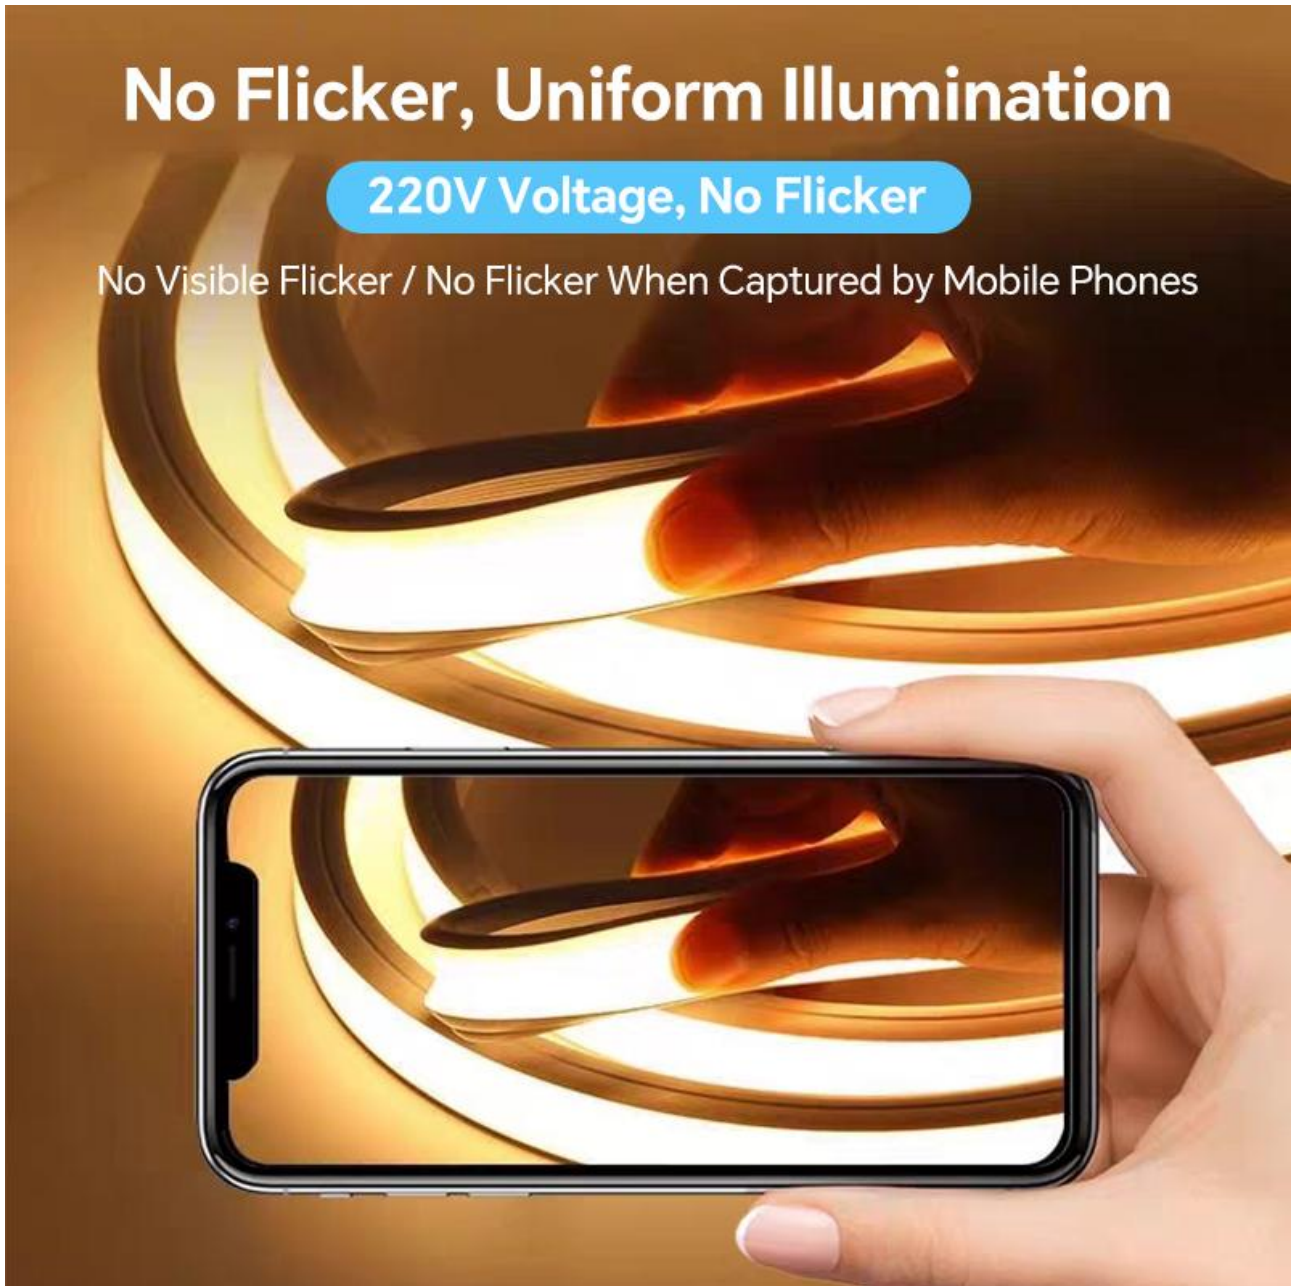

Dongguan Fitlight Lighting Co.,Ltd.

Add: 10th floor, building C1, Songhu Zhigu building, No. 9, Yanhe South Road, Liaobu Town, Dongguan City, Guangdong Province, China.

Email : liu@fitlight-tech.com URL: www.fitlight-tech.com / <https://fitlight.en.alibaba.com>