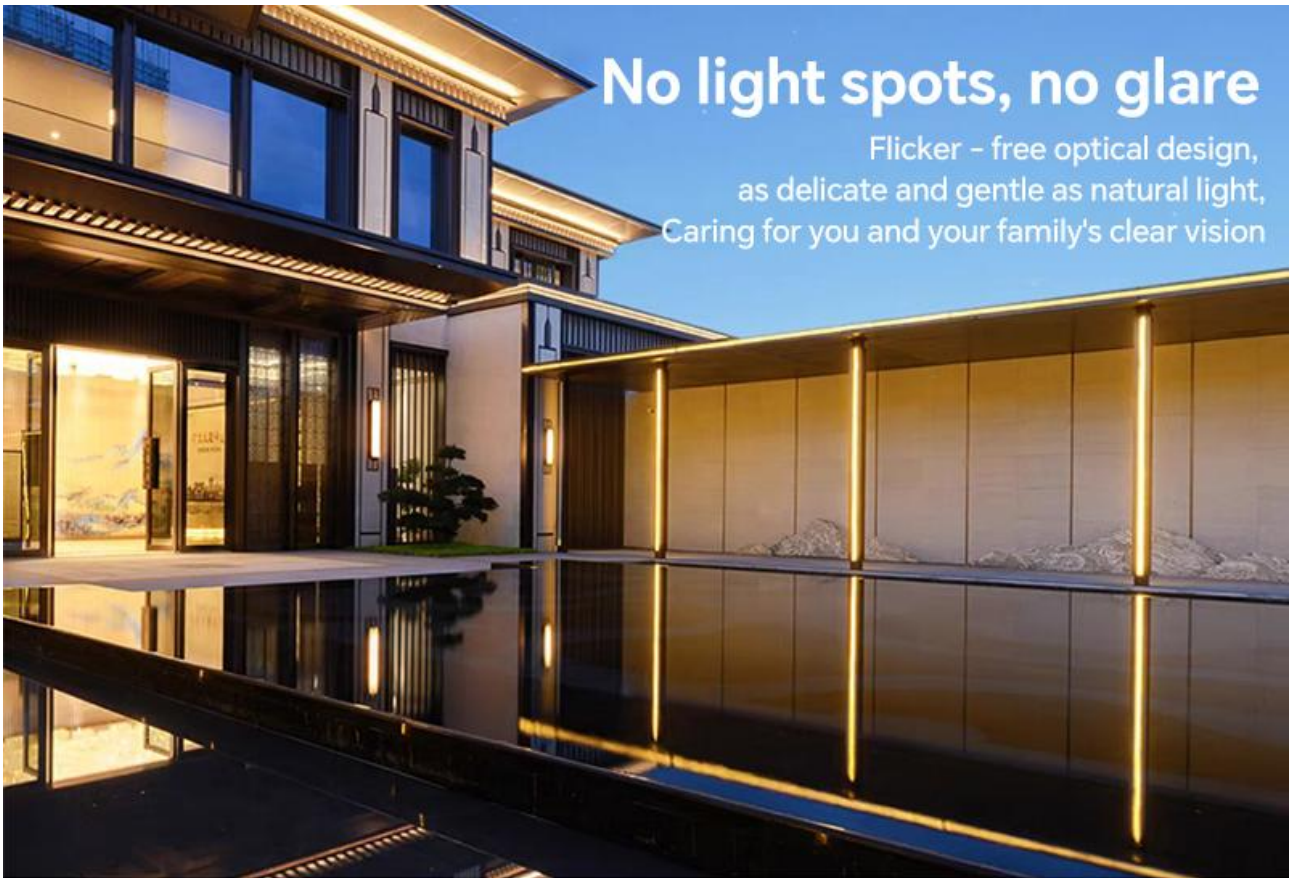

Dongguan Fitlight Lighting Co.,Ltd.

Add: 10th floor, building C1, Songhu Zhigu building, No. 9, Yanhe South Road, Liaobu Town, Dongguan City, Guangdong Province, China.

Email : liu@fitlight-tech.com URL: www.fitlight-tech.com / <https://fitlight.en.alibaba.com>