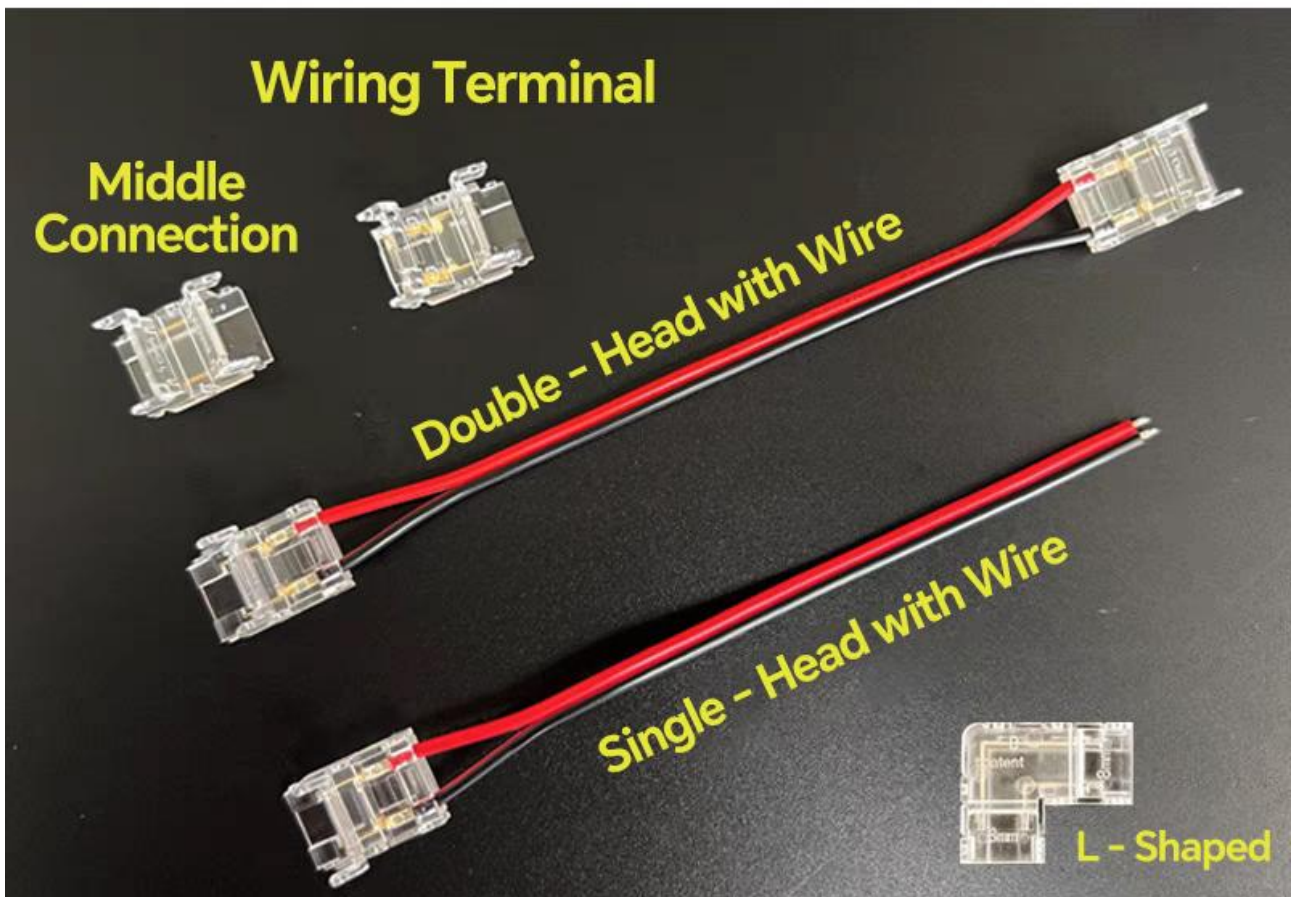

COB Light Strip Solder - free Connector

Crystal Clear

No Dark Area
in Emission

Dongguan Fitlight Lighting Co.,Ltd.

Add: 10th floor, building C1, Songhu Zhigu building, No. 9, Yanhe South Road, Liaobu Town, Dongguan City, Guangdong Province, China.

Email : liu@fitlight-tech.com URL: www.fitlight-tech.com / <https://fitlight.en.alibaba.com>