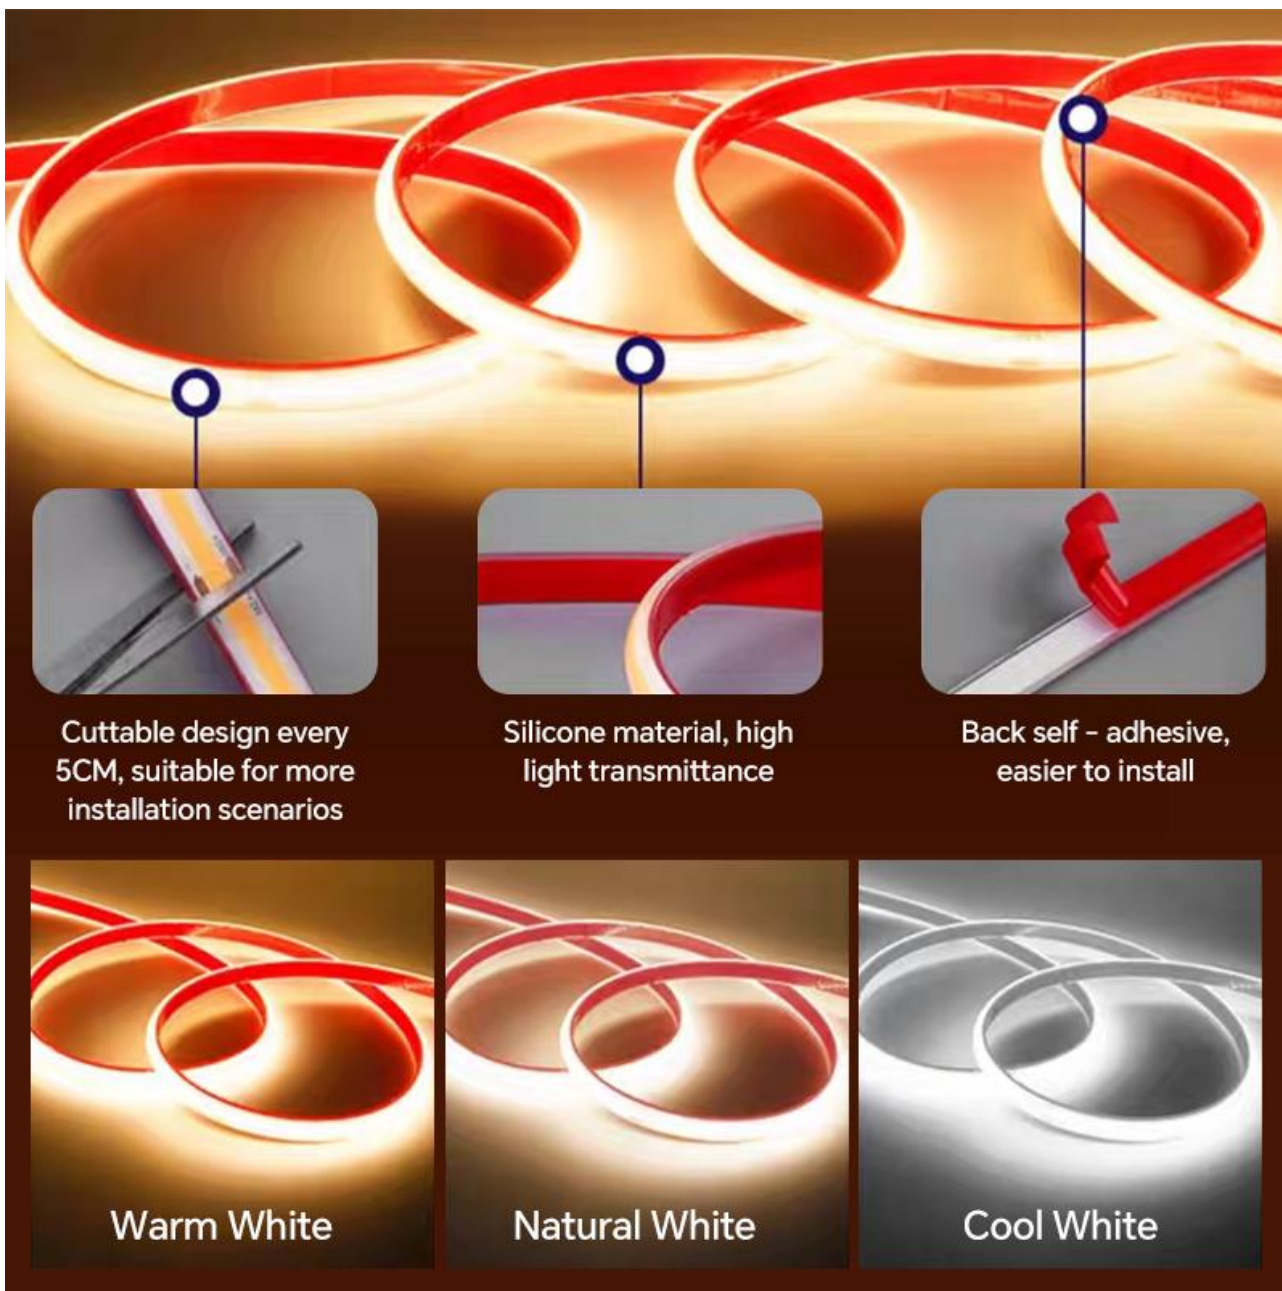

Dongguan Fitlight Lighting Co.,Ltd.

Add: 10th floor, building C1, Songhu Zhigu building, No. 9, Yanhe South Road, Liaobu Town, Dongguan City, Guangdong Province, China.

Email : liu@fitlight-tech.com URL: www.fitlight-tech.com / <https://fitlight.en.alibaba.com>