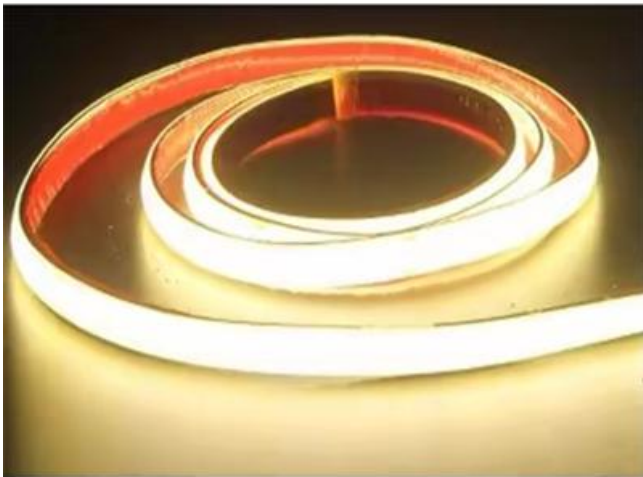

COB Light Strip

Uniform and Bright Emission