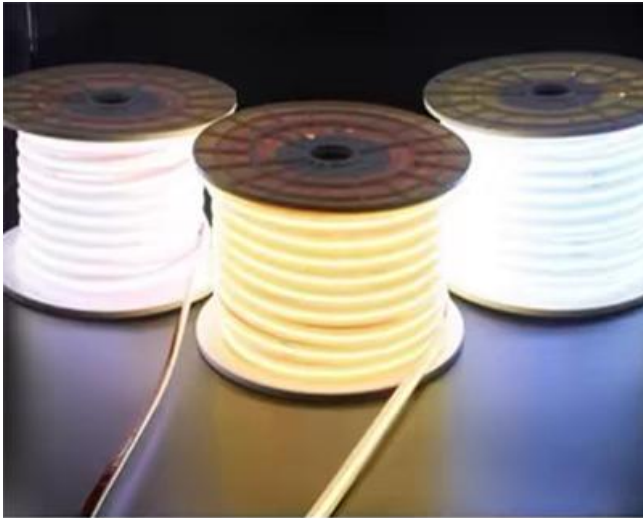

COB Light Strip