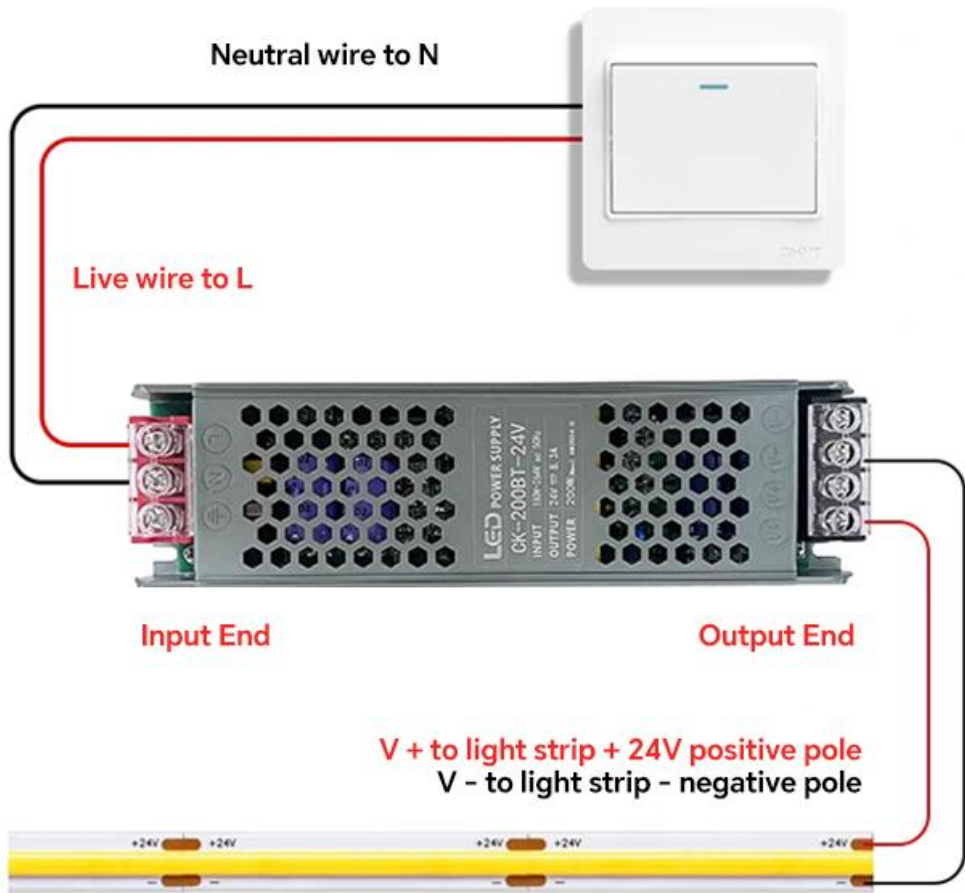

## COB Light Strip Solder - free Connector

Crystal Clear

No Dark Area  
in Emission

Dongguan Fitlight Lighting Co.,Ltd.

Add: 10th floor, building C1, Songhu Zhigu building, No. 9, Yanhe South Road, Liaobu Town, Dongguan City, Guangdong Province, China.

### Installation Instructions

**① Schematic Diagram of Light Strip Connected to Power Supply for Installation**

**Wiring Diagram of 24V Single - Color Light Strip**

Note: For the input end, the live wire is connected to L, and the neutral wire is connected to N. For the output end, V + is connected to the positive pole of the light strip, and V - is connected to the negative pole of the light strip.