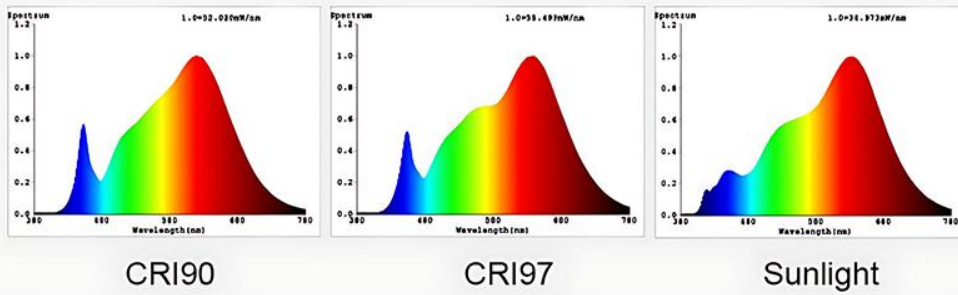

CCT option

Material Brand Cooperation

COB brand

Power brand

Dongguan Fitlight Lighting Co.,Ltd.

Add: 10th floor, building C1, Songhu Zhigu building, No. 9, Yanhe South Road, Liaobu Town, Dongguan City, Guangdong Province, China.

Email : liu@fitlight-tech.com   URL: www.fitlight-tech.com / <https://fitlight.en.alibaba.com>