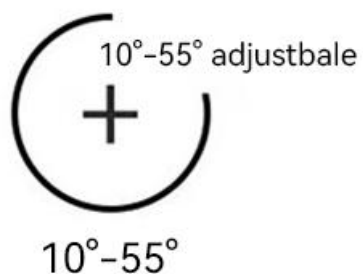

Email : liu@fitlight-tech.com URL: www.fitlight-tech.com / <https://fitlight.en.alibaba.com>

white

The length of the original suspension cable is 1 meter and can be freely adjusted

black

Zoom 10°-55° adjustbale