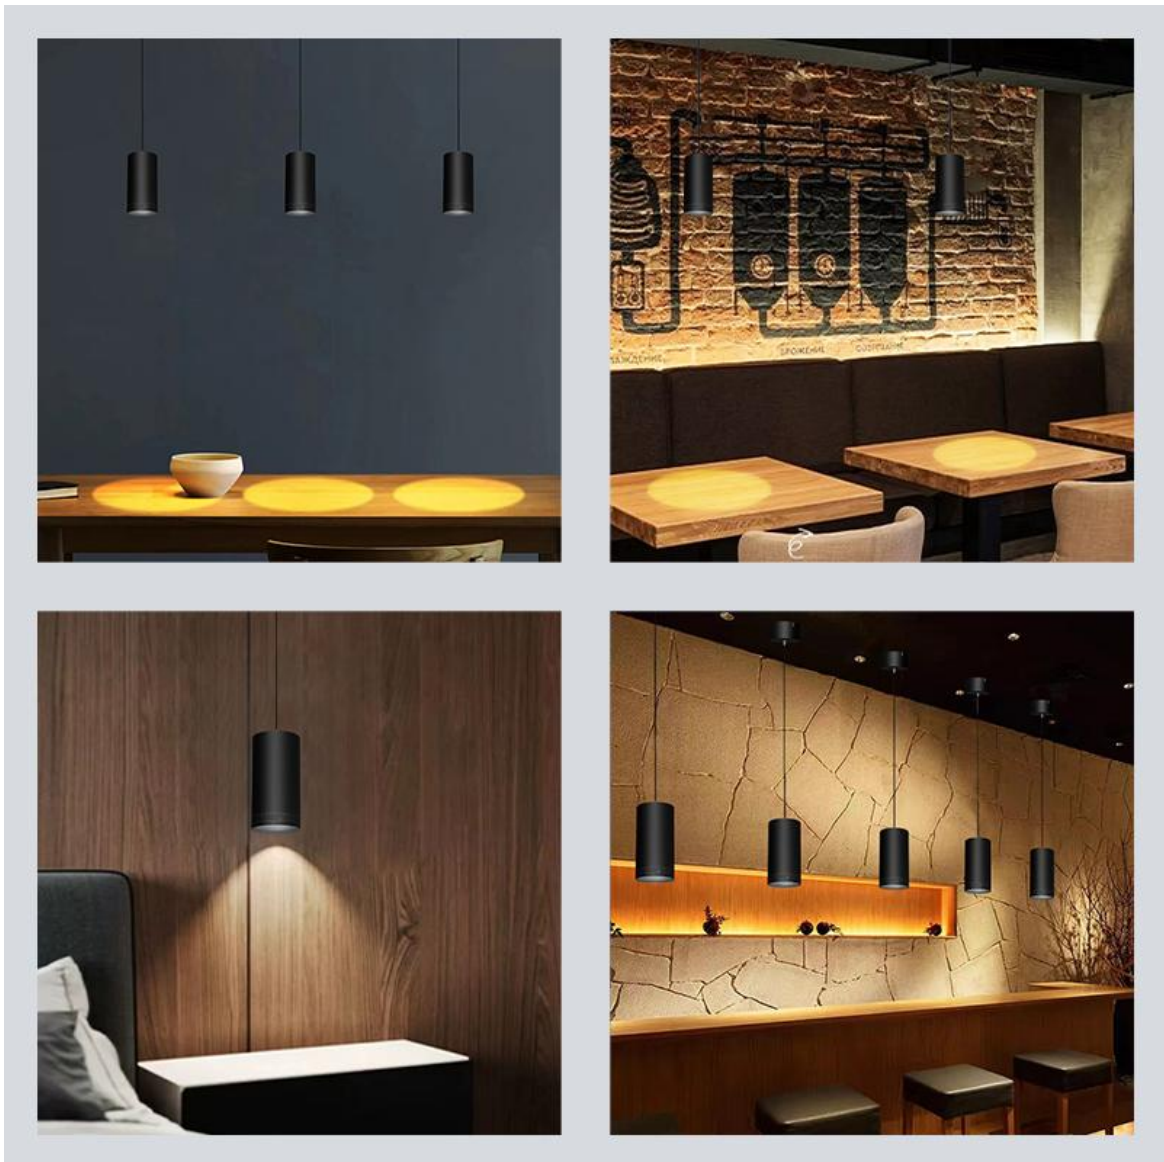

LED Down light Model at Ta=25°

Parameter	Symbol	Min	Type	Max	Unit
Input Voltage (AC)	V_{AC}	165	230	265	V
Estimated Life^[1]		—	50,000	—	hours
Optimized Body Temperature	T	—	55	60	°C

Note[*] – Manufacturer projects Down Light made with COB LED to maintain an average of 70% lumens maintenance after 30,000 hours. This estimation is made based on data from LED manufacturer

Application Scenario

Dongguan Fitlight Lighting Co.,Ltd.

Add: 10th floor, building C1, Songhu Zhigu building, No. 9, Yanhe South Road, Liaobu Town, Dongguan City, Guangdong Province, China.

Email : liu@fitlight-tech.com URL: www.fitlight-tech.com / <https://fitlight.en.alibaba.com>