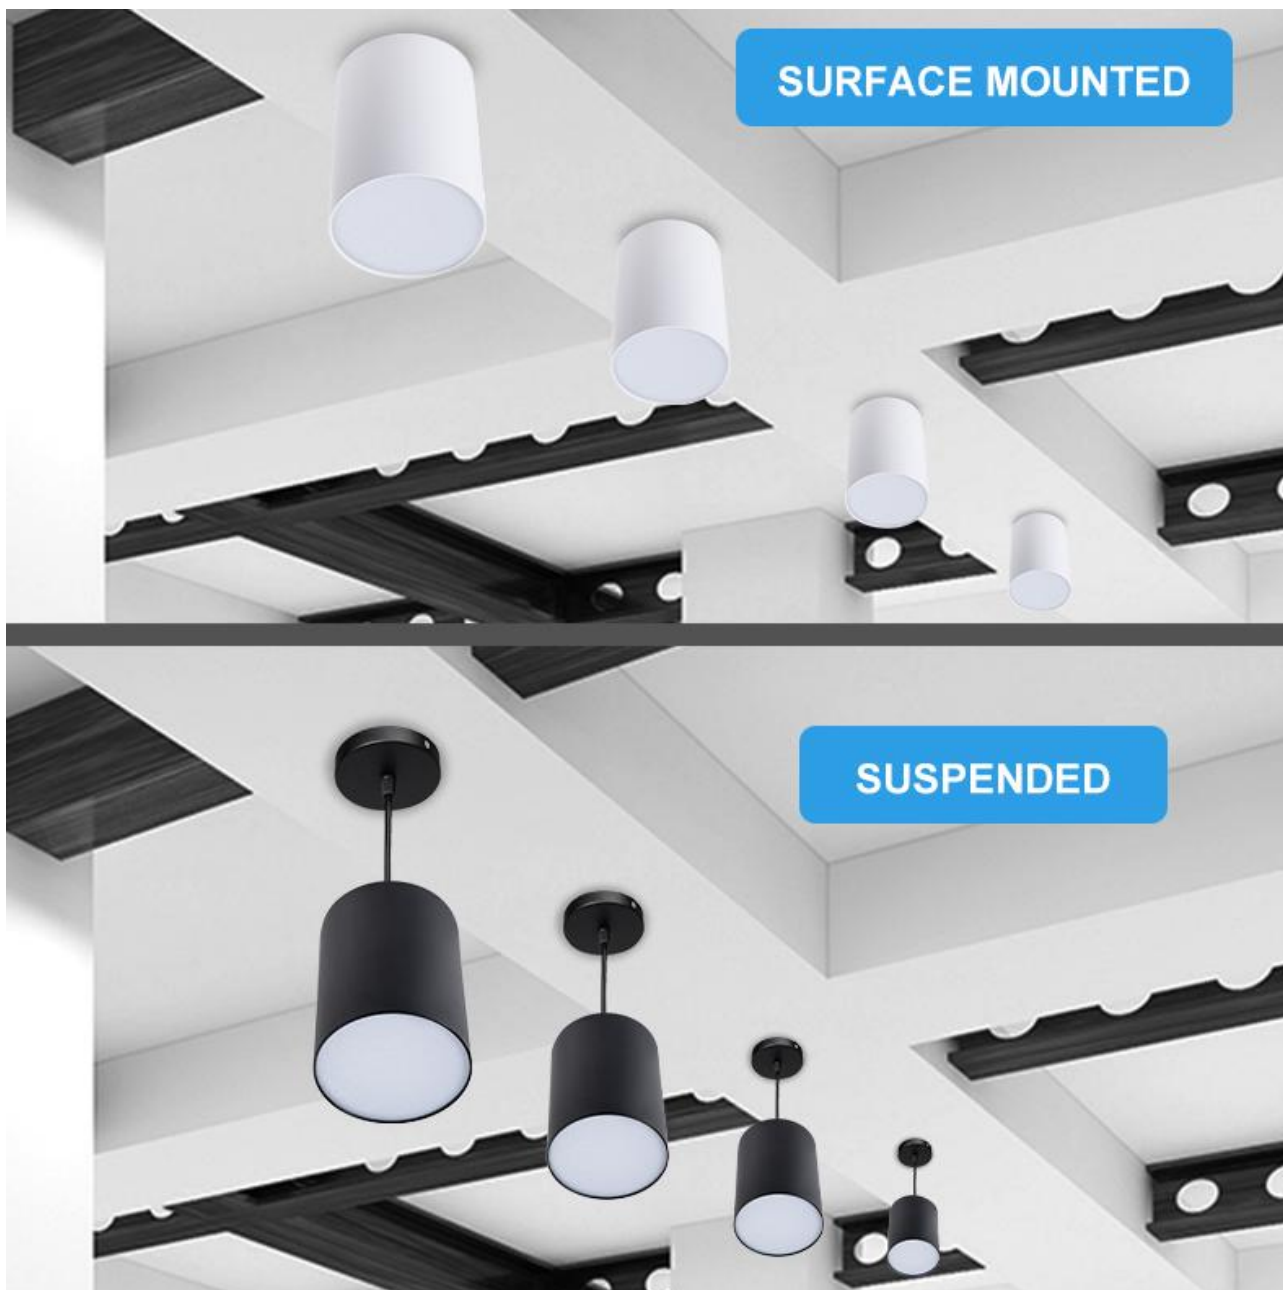

SURFACE MOUNTED AND SUSPENDED INSTALLATION (OPTIONAL)

Dongguan Fitlight Lighting Co.,Ltd.

Add: 10th floor, building C1, Songhu Zhigu building, No. 9, Yanhe South Road, Liaobu Town, Dongguan City, Guangdong Province, China.

Email : liu@fitlight-tech.com URL: www.fitlight-tech.com / <https://fitlight.en.alibaba.com>