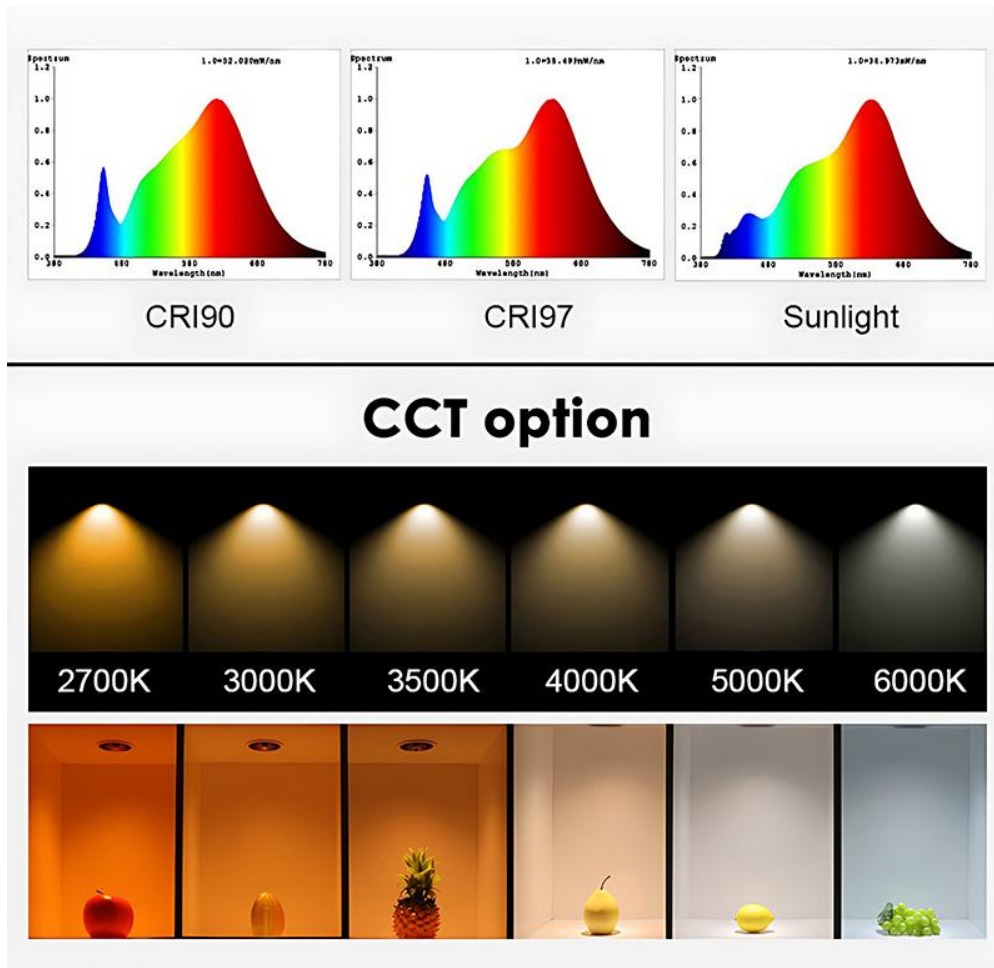

Material Brand Cooperation

PHILIPS

CREE

OSRAM

EAGLERISE

LIFUD

bridgelux

powered by
TRIDONIC

LUMINUS

EPISTAR

BOKE

KR
KERUI GROUP

CITILED
The Light Engine

COB brand

OSRAM

CREE

Bridgelux

Other brands are also available

Power brand

Lifud

Tridonic

NOVBO

Boke

Five-year warranty, no flicker PF > 0.9

Dongguan Fitlight Lighting Co.,Ltd.

Add: 10th floor, building C1, Songhu Zhigu building, No. 9, Yanhe South Road, Liaobu Town, Dongguan City, Guangdong Province, China.

Email : liu@fitlight-tech.com URL: www.fitlight-tech.com / <https://fitlight.en.alibaba.com>