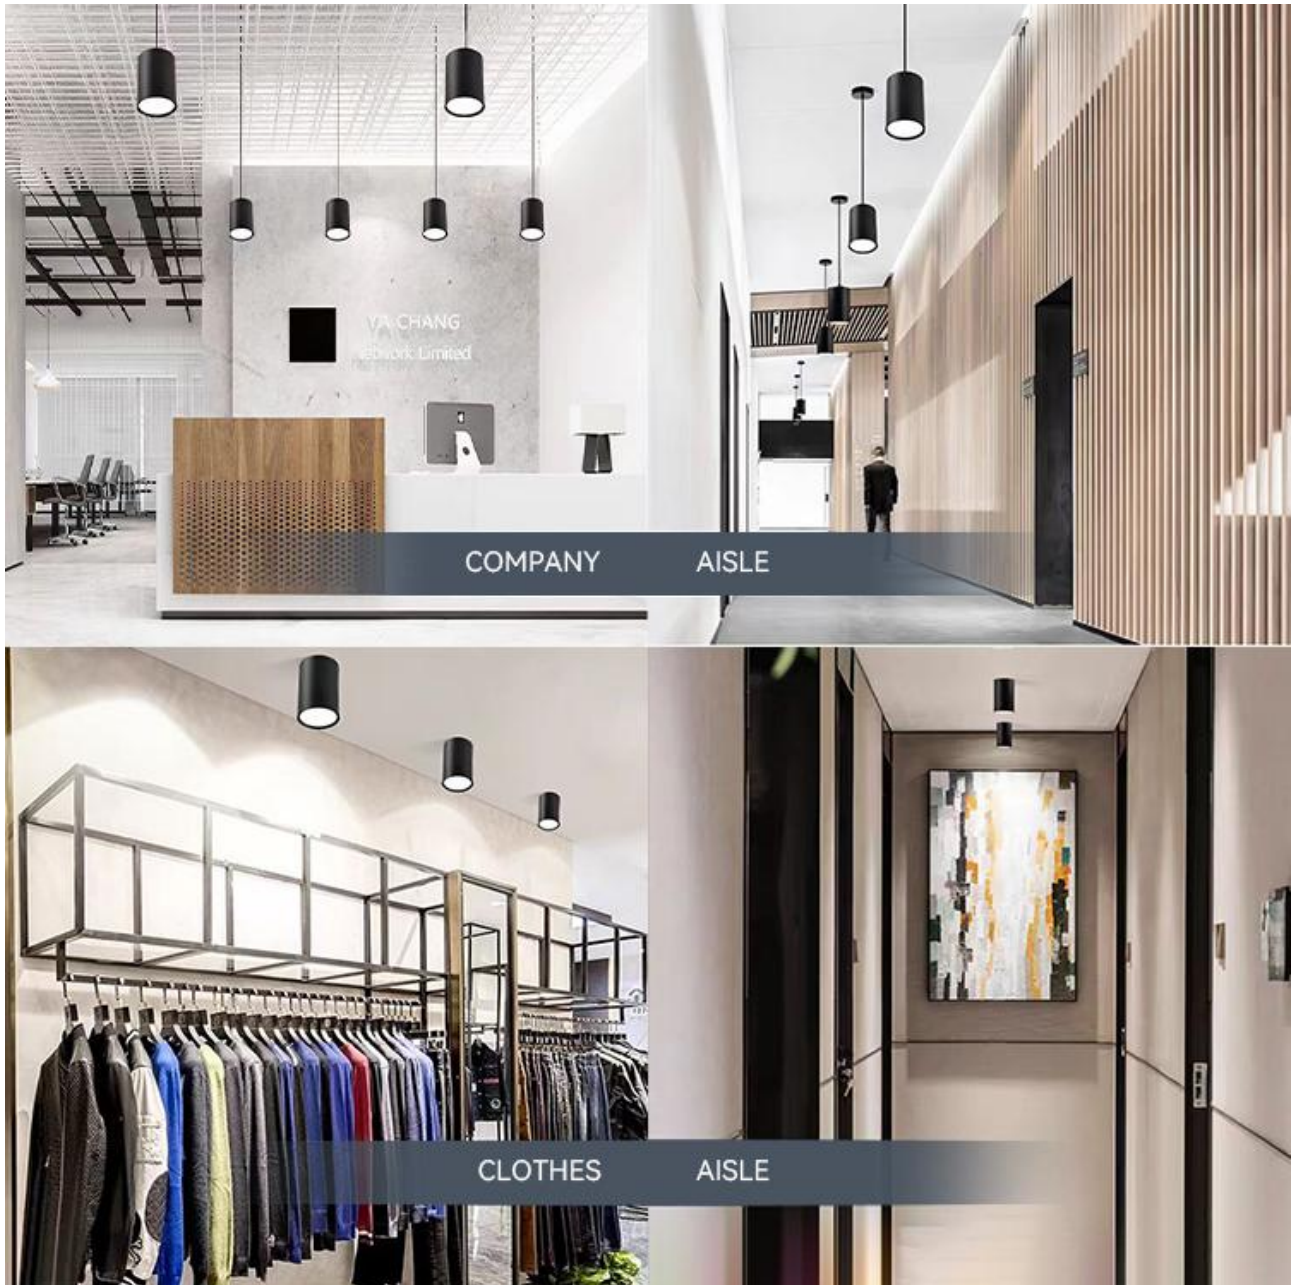

INSTALL APPLICATION

Dongguan Fitlight Lighting Co.,Ltd.

Add: 10th floor, building C1, Songhu Zhigu building, No. 9, Yanhe South Road, Liaobu Town, Dongguan City, Guangdong Province, China.

Email : liu@fitlight-tech.com URL: www.fitlight-tech.com / <https://fitlight.en.alibaba.com>