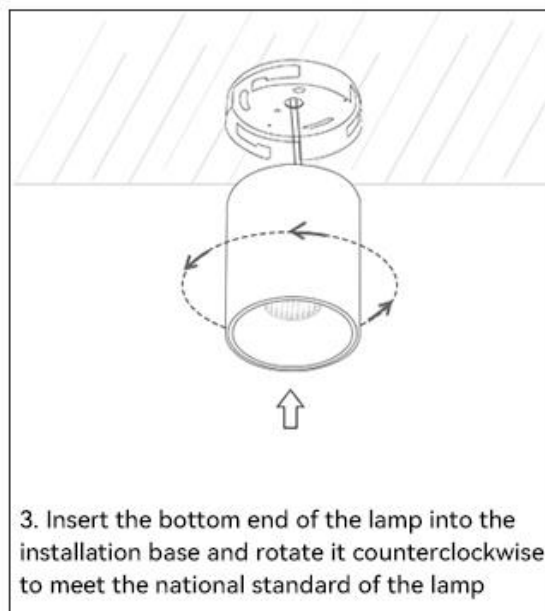

Installation of lamps for surface mounted downlight:

Note: Surface-mounted installation, the lamp head shall be rotated for 3 turns to the left first, and then tightened clockwise and fixed to the right. If it is tightened directly clockwise, the power line will be pulled off, resulting in poor contact of the lamp or the lamp is not bright.

INSTALLATION DIAGRAM

The front-end power supply must be cut off during installation. The power supply must be cut off when repairing or replacing parts.

Dongguan Fitlight Lighting Co.,Ltd.

Add: 10th floor, building C1, Songhu Zhigu building, No. 9, Yanhe South Road, Liaobu Town, Dongguan City, Guangdong Province, China.

Email : liu@fitlight-tech.com URL: www.fitlight-tech.com / <https://fitlight.en.alibaba.com>