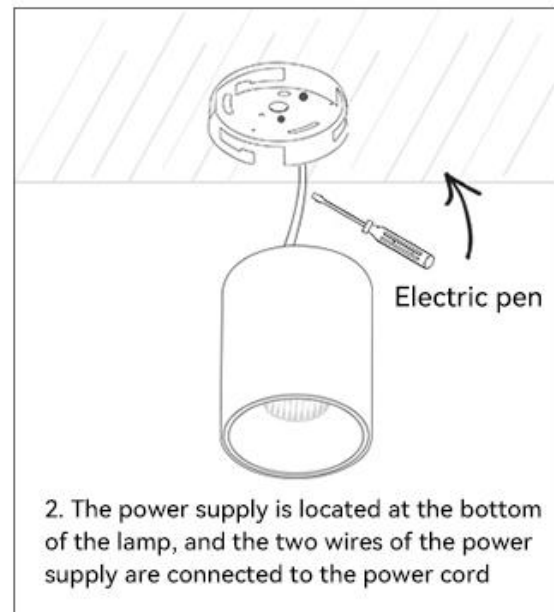

Installation of lamps for surface mounted downlight:

Note: Surface-mounted installation, the lamp head shall be rotated for 3 turns to the left first, and then tightened clockwise and fixed to the right. If it is tightened directly clockwise, the power line will be pulled off, resulting in poor contact of the lamp or the lamp is not bright.

INSTALLATION DIAGRAM

The front-end power supply must be cut off during installation. The power supply must be cut off when repairing or replacing parts.

Dongguan Fitlight Lighting Co.,Ltd.

Add: 10th floor, building C1, Songhu Zhigu building, No. 9, Yanhe South Road, Liaobu Town, Dongguan City, Guangdong Province, China.

Email : liu@fitlight-tech.com URL: www.fitlight-tech.com / <https://fitlight.en.alibaba.com>