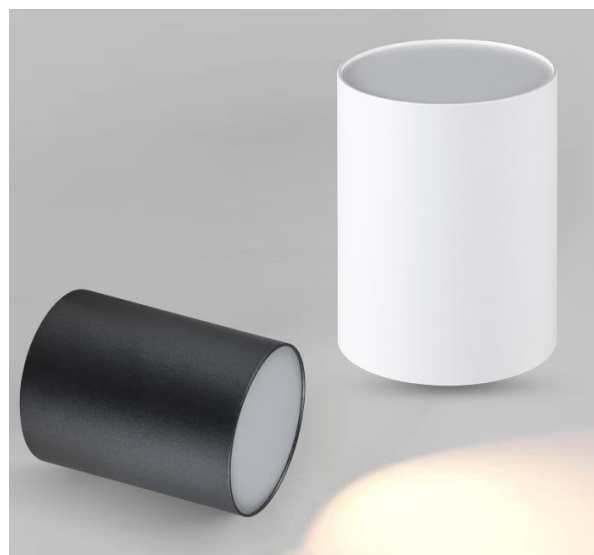

Features and Benefits

- Light source: COB LED
- Long LED life: More than 50,000 hours
- Low heat, less than 60°C
- No UV or IR light radiation
- No mercury or other inorganic
- Homogeneous flood illumination
- Machined aluminum heat fins with excellent thermal efficiencies
- The LED down light is available in the following white color temperatures:
  2700/3000/4000/5000/6000K
- 3 or 5 years limited warranty(3 years for Epistar LED chip model and 5 years for Cree /OSRAM LED chip version)
- Works with worldwide lighting systems
  110VAC/220VAC

Typical Applications

- Spot lighting
- Retail Store lighting
- Commercial lighting
- Residential lighting
- General lighting
- Energy Saving Programs
- Sustainable Energy