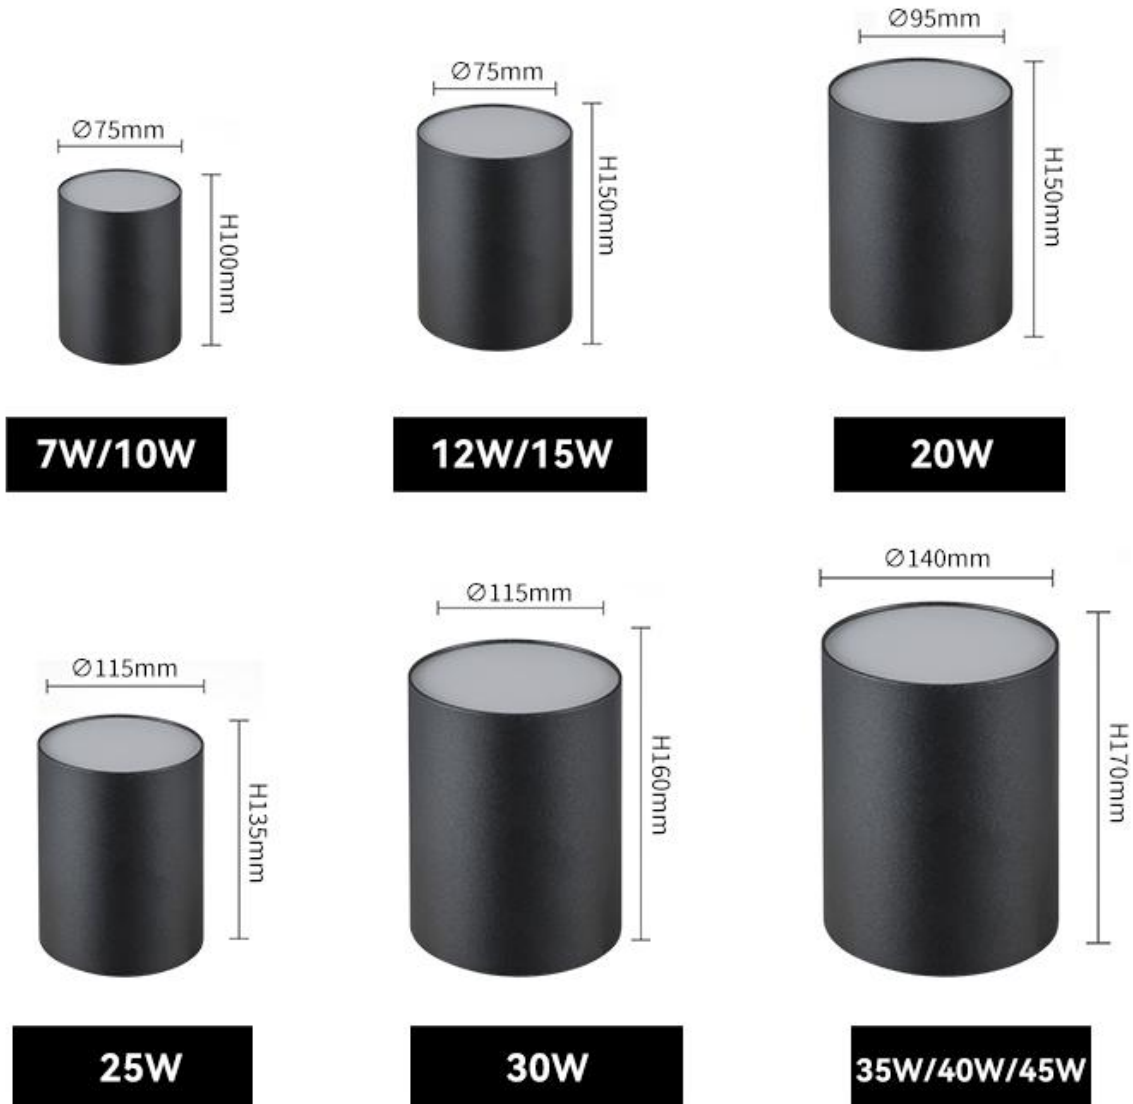

PRODUCT SIZE

Product Size

Dongguan Fitlight Lighting Co.,Ltd.

Add: 10th floor, building C1, Songhu Zhigu building, No. 9, Yanhe South Road, Liaobu Town, Dongguan City, Guangdong Province, China.

Email : liu@fitlight-tech.com URL: www.fitlight-tech.com / <https://fitlight.en.alibaba.com>