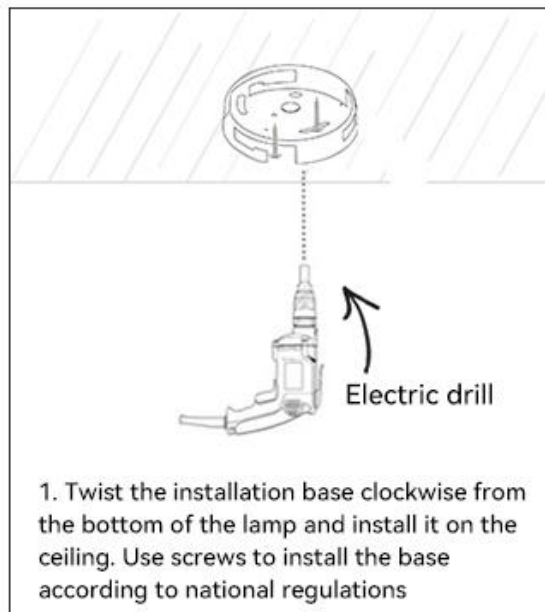

Installation of lamps for surface mounted downlight:

Note: Surface-mounted installation, the lamp head shall be rotated for 3 turns to the left first, and then tightened clockwise and fixed to the right. If it is tightened directly clockwise, the power line will be pulled off, resulting in poor contact of the lamp or the lamp is not bright.

INSTALLATION DIAGRAM

The front-end power supply must be cut off during installation. The power supply must be cut off when repairing or replacing parts.

Dongguan Fitlight Lighting Co.,Ltd.

Add: 10th floor, building C1, Songhu Zhigu building, No. 9, Yanhe South Road, Liaobu Town, Dongguan City, Guangdong Province, China.

Email : liu@fitlight-tech.com URL: www.fitlight-tech.com / <https://fitlight.en.alibaba.com>