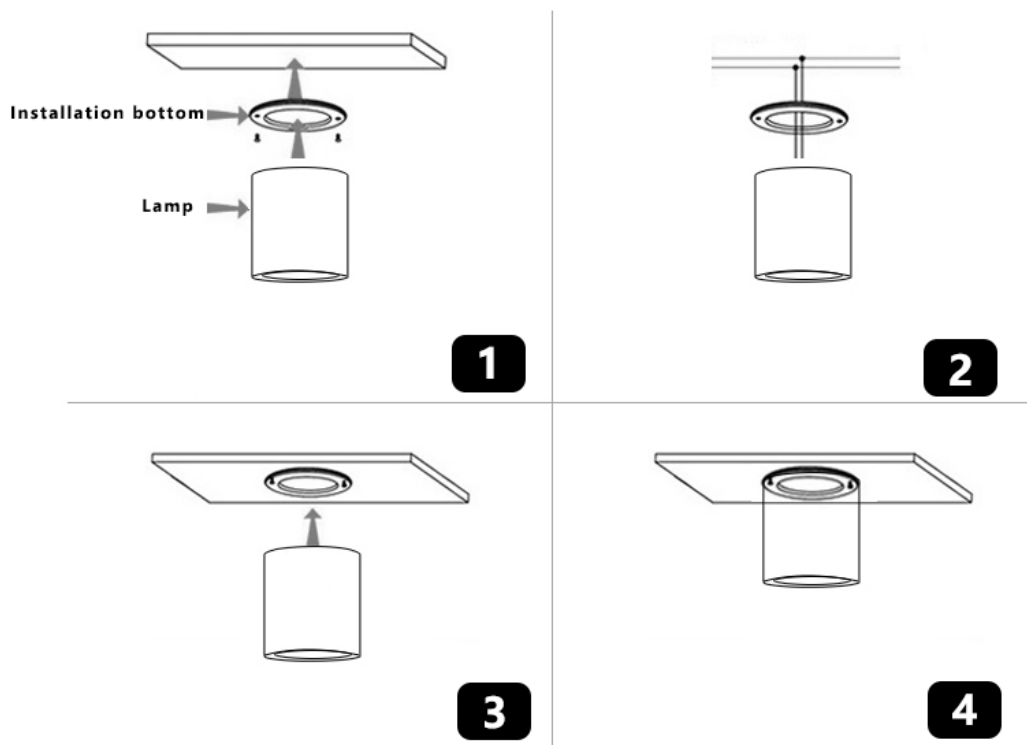

Installation of lamps for surface mounted downlight:

Note:

Surface-mounted installation, the lamp head shall be rotated for 3 turns to the left first, and then tightened clockwise and fixed to the right. If it is tightened directly clockwise, the power line will be pulled off, resulting in poor contact of the lamp or the lamp is not bright.

1. Turn the installation bottom part anticlockwise from the bottom of the lamp, and fix the installation bottom part on the ceiling with screws.
2. Pass the power cord of the lamp through the bottom part of the installation and connect it with the 220V standard power cord.
3. Slide the bottom of the lamp into the bottom part of the installation, and turn the lamp clockwise until it is fixed.
4. After the installation of lamps, the power can be turned on for use

The front-end power supply must be cut off during installation. The power supply must be cut off when repairing or replacing parts.

Dongguan Fitlight Lighting Co.,Ltd.

Add: 10th floor, building C1, Songhu Zhigu building, No. 9, Yanhe South Road, Liaobu Town, Dongguan City, Guangdong Province, China.

Email : liu@fitlight-tech.com URL: www.fitlight-tech.com / <https://fitlight.en.alibaba.com>