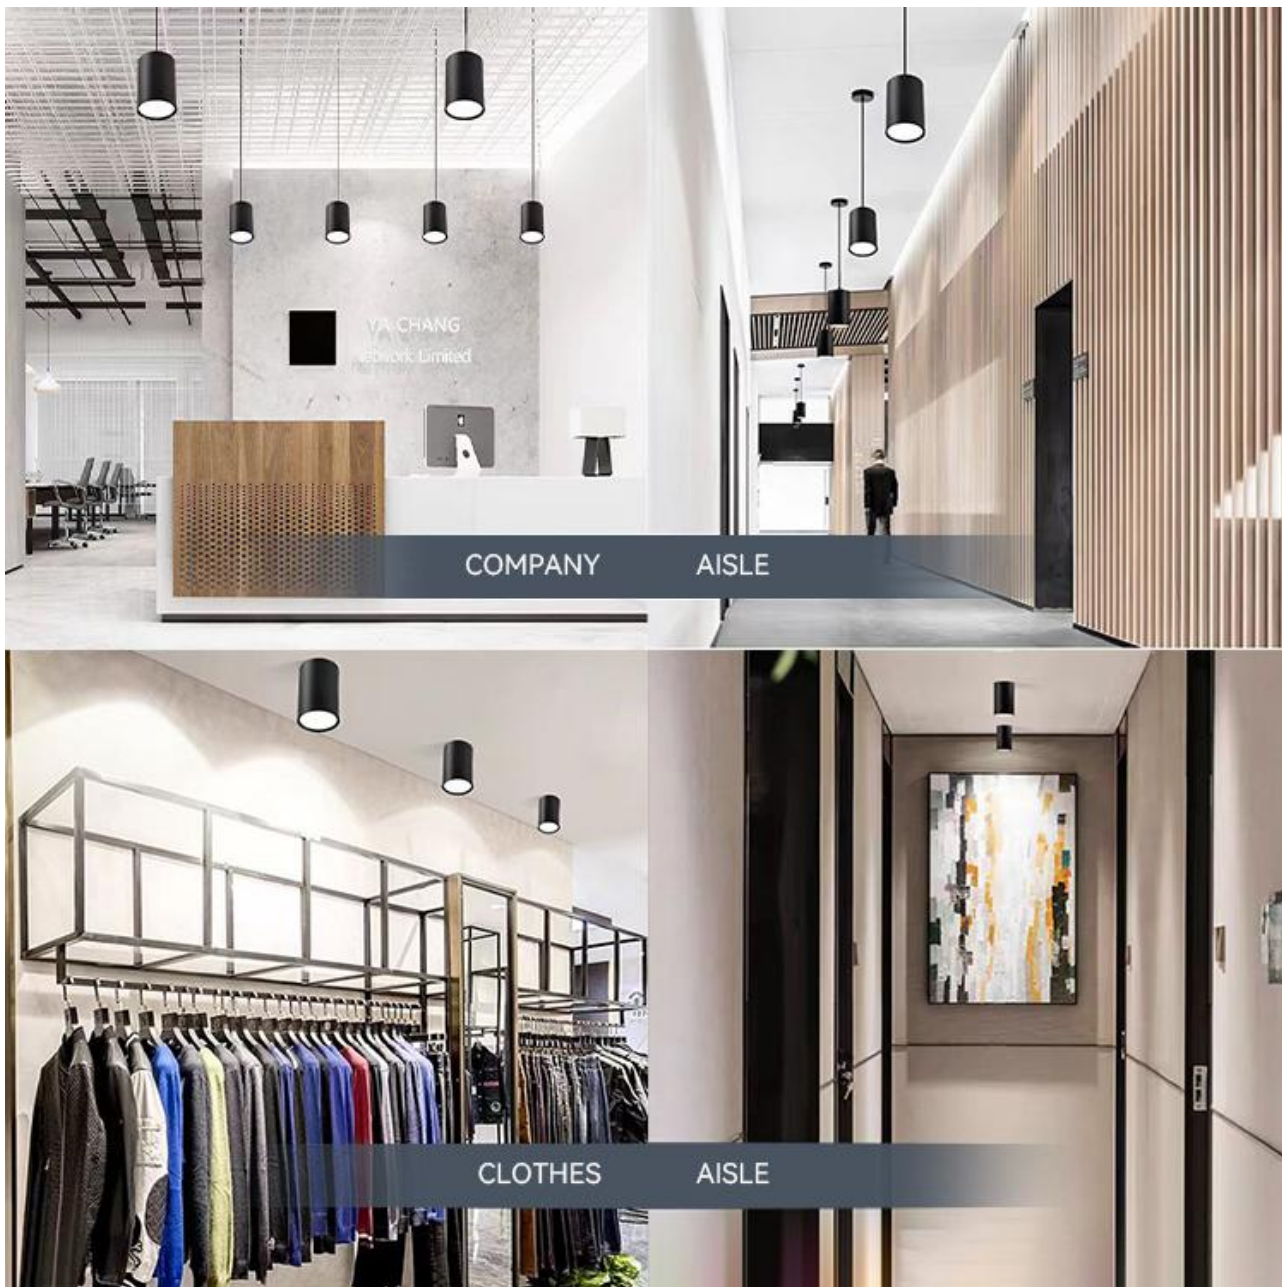

INSTALL APPLICATION

Dongguan Fitlight Lighting Co.,Ltd.

Add: 10th floor, building C1, Songhu Zhigu building, No. 9, Yanhe South Road, Liaobu Town, Dongguan City, Guangdong Province, China.

Email : liu@fitlight-tech.com URL: www.fitlight-tech.com / <https://fitlight.en.alibaba.com>