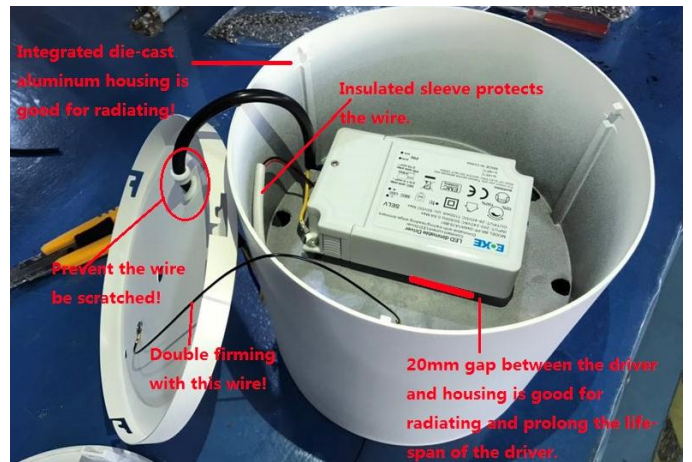

Focus on Deta

Surface mounted and suspended installation