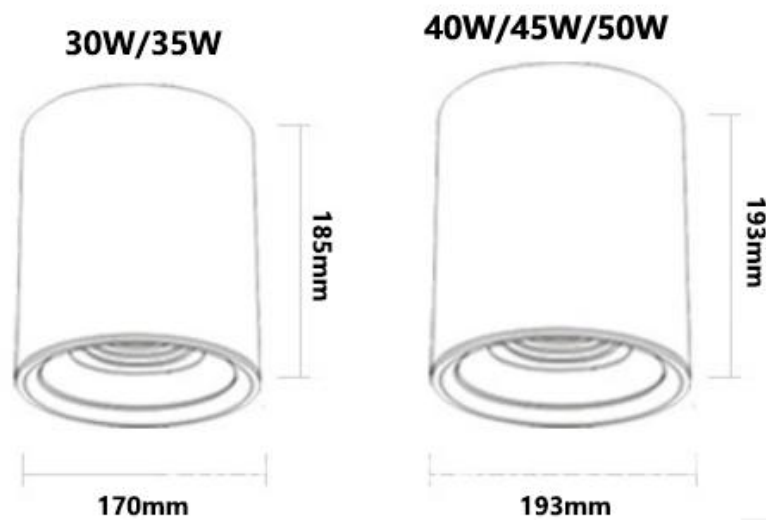

PRODUCT SIZE and CUT OUT

Dongguan Fitlight Lighting Co.,Ltd.

Add: 10th floor, building C1, Songhu Zhigu building, No. 9, Yanhe South Road, Liaobu Town, Dongguan City, Guangdong Province, China.

Email : liu@fitlight-tech.com URL: www.fitlight-tech.com / <https://fitlight.en.alibaba.com>