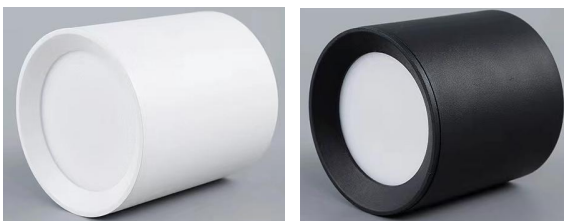

Dongguan Fitlight Lighting Co.,Ltd.

Add: 10th floor, building C1, Songhu Zhigu building, No. 9, Yanhe South Road, Liaobu Town, Dongguan City, Guangdong Province, China.

Email : liu@fitlight-tech.com URL: www.fitlight-tech.com / <https://fitlight.en.alibaba.com>