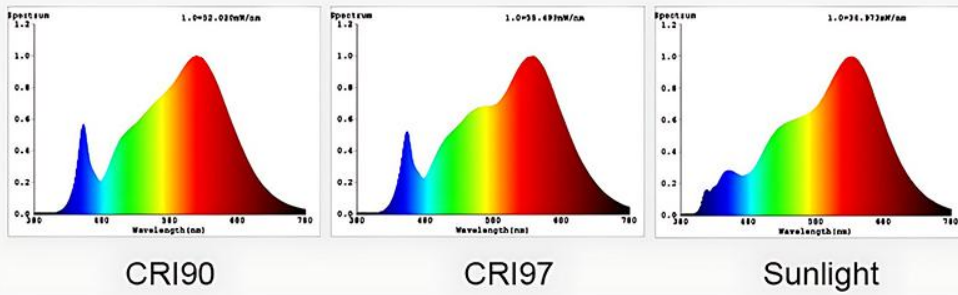

CCT option

Material Brand Cooperation

PHILIPS

CREE

OSRAM

EAGLERISE

LIFUD

bridgelux

powered by
TRIDONIC

LUMINUS

EPISTAR

BOKE

KR
KERUI GROUP

CITILED®
The Light Engine

COB brand

Other brands are also available

Power brand

Five-year warranty, no flicker PF > 0.9

Dongguan Fitlight Lighting Co.,Ltd.

Add: 10th floor, building C1, Songhu Zhigu building, No. 9, Yanhe South Road, Liaobu Town, Dongguan City, Guangdong Province, China.

Email : liu@fitlight-tech.com URL: www.fitlight-tech.com / <https://fitlight.en.alibaba.com>