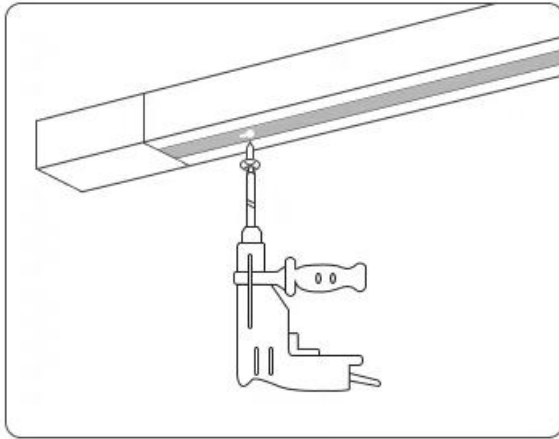

Installation instructions

1. Mounting Screws to Secure Chassis