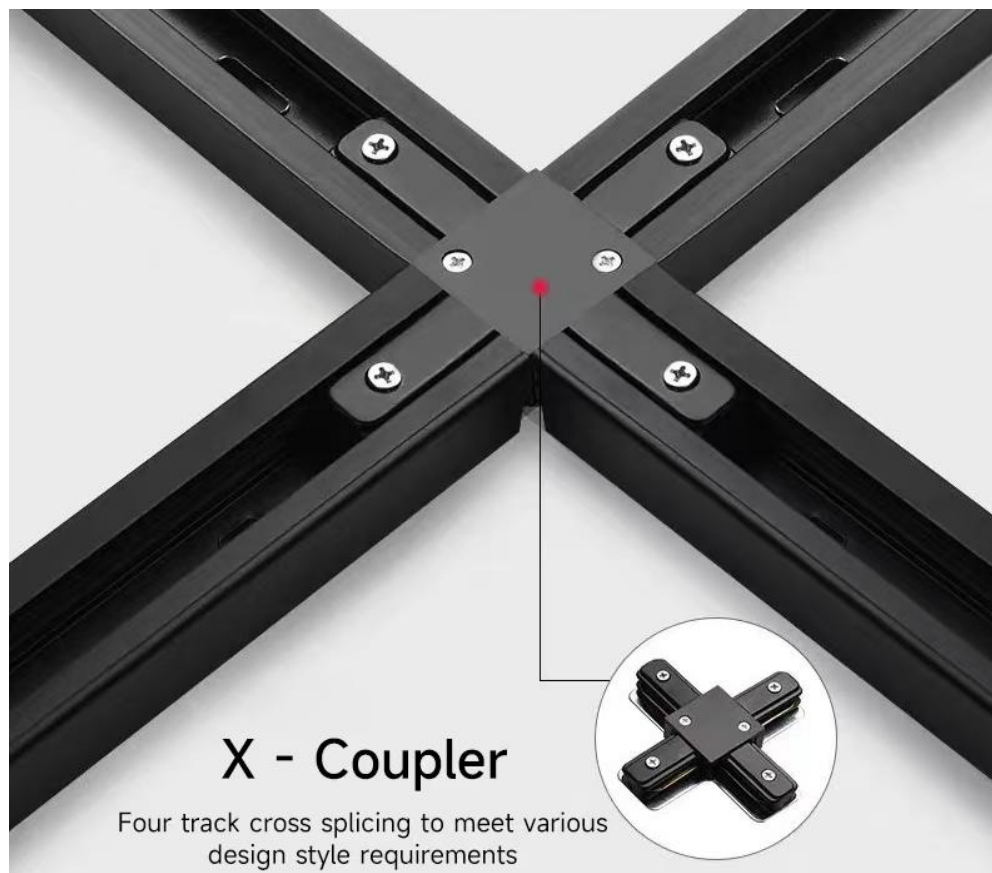

Dongguan Fitlight Lighting Co.,Ltd.

Add: 10th floor, building C1, Songhu Zhigu building, No. 9, Yanhe South Road, Liaobu Town, Dongguan City, Guangdong Province, China.

Email : liu@fitlight-tech.com URL: www.fitlight-tech.com / <https://fitlight.en.alibaba.com>