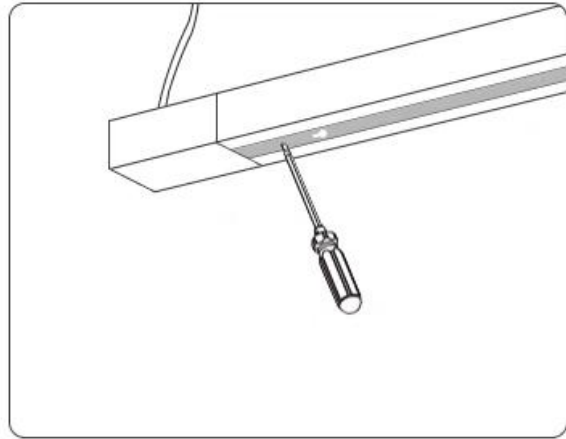

Installation instructions

1. Mounting Screws to Secure Chassis

2. Connecting Wires to Terminals

3. Install the light into the track

4. Installation completed turn on the light

Dongguan Fitlight Lighting Co.,Ltd.