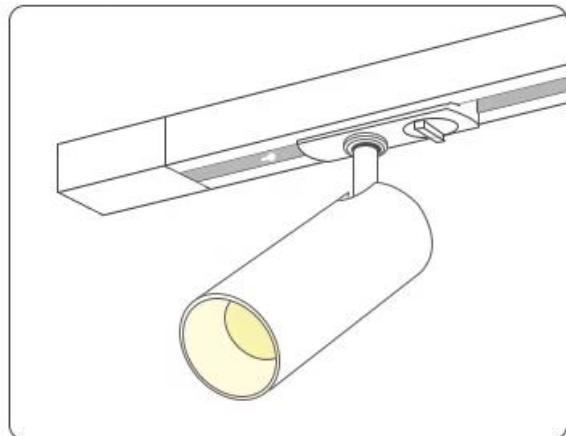

Installation instructions

1. Mounting Screws to Secure Chassis

2. Connecting Wires to Terminals

3. Install the light into the track

4. Installation completed turn on the light

Dongguan Fitlight Lighting Co.,Ltd.