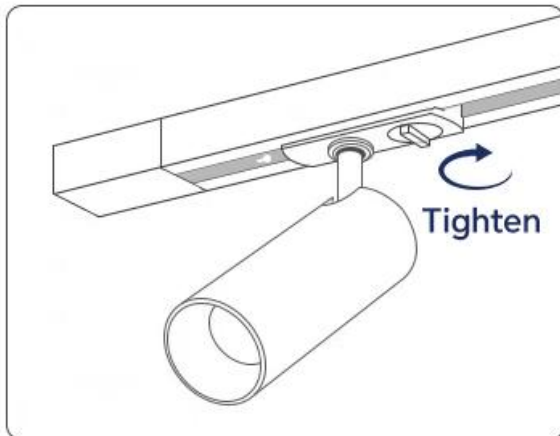

3. Install the light into the track