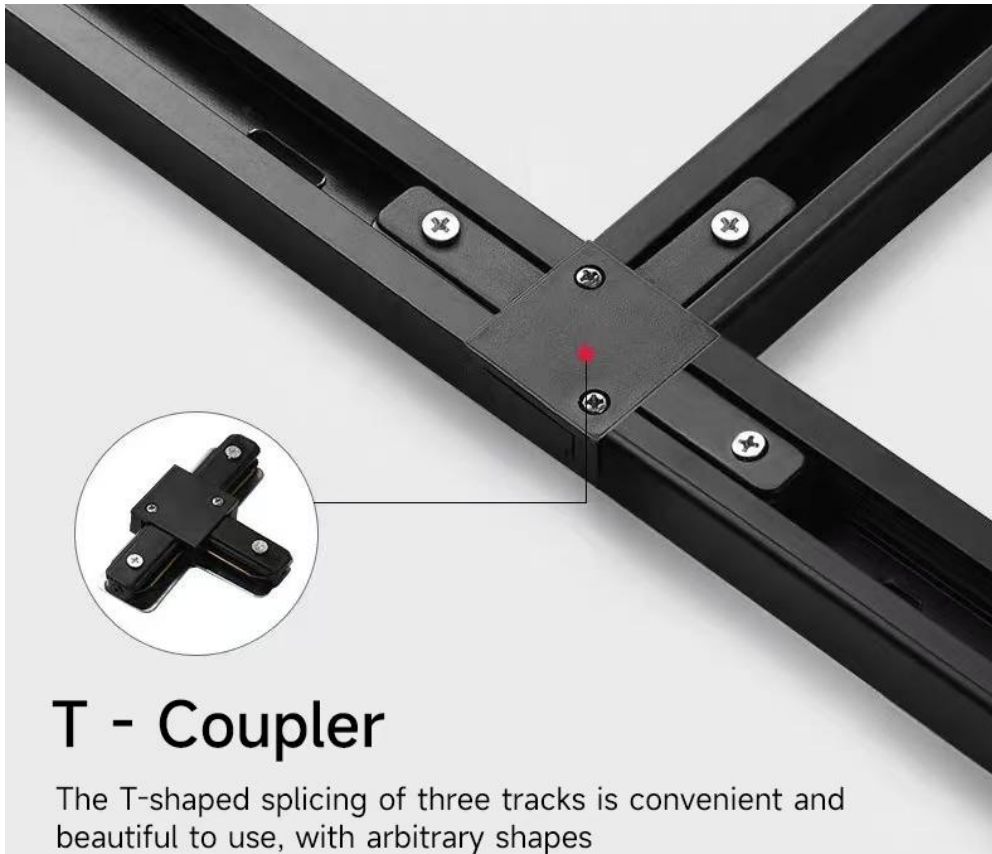

Dongguan Fitlight Lighting Co.,Ltd.

Add: 10th floor, building C1, Songhu Zhigu building, No. 9, Yanhe South Road, Liaobu Town, Dongguan City, Guangdong Province, China.

Email : liu@fitlight-tech.com URL: www.fitlight-tech.com / <https://fitlight.en.alibaba.com>