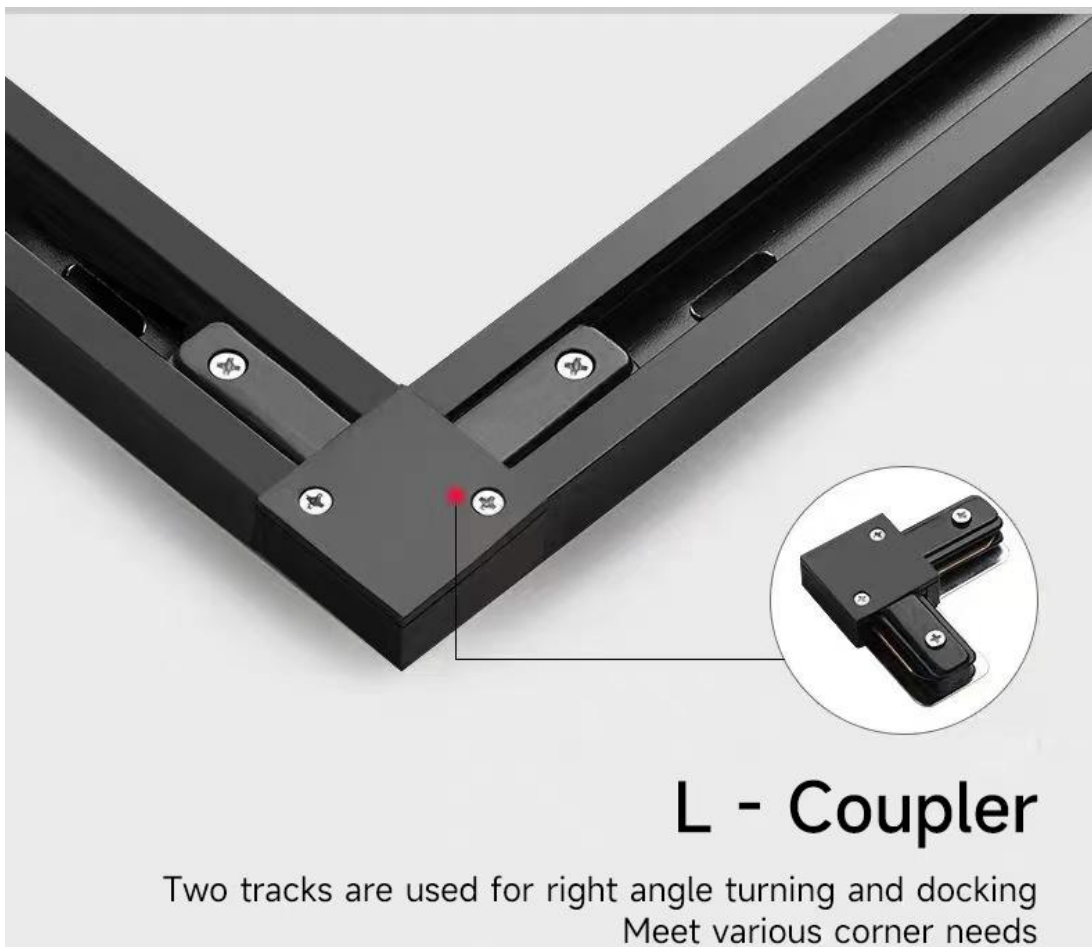

Email : liu@fitlight-tech.com URL: www.fitlight-tech.com / <https://fitlight.en.alibaba.com>

TRACK RAIL CONNECTION ACCESSORIES

I - Coupler

L - Coupler

T - Coupler

X - Coupler

Flexible Connector

Dongguan Fitlight Lighting Co.,Ltd.