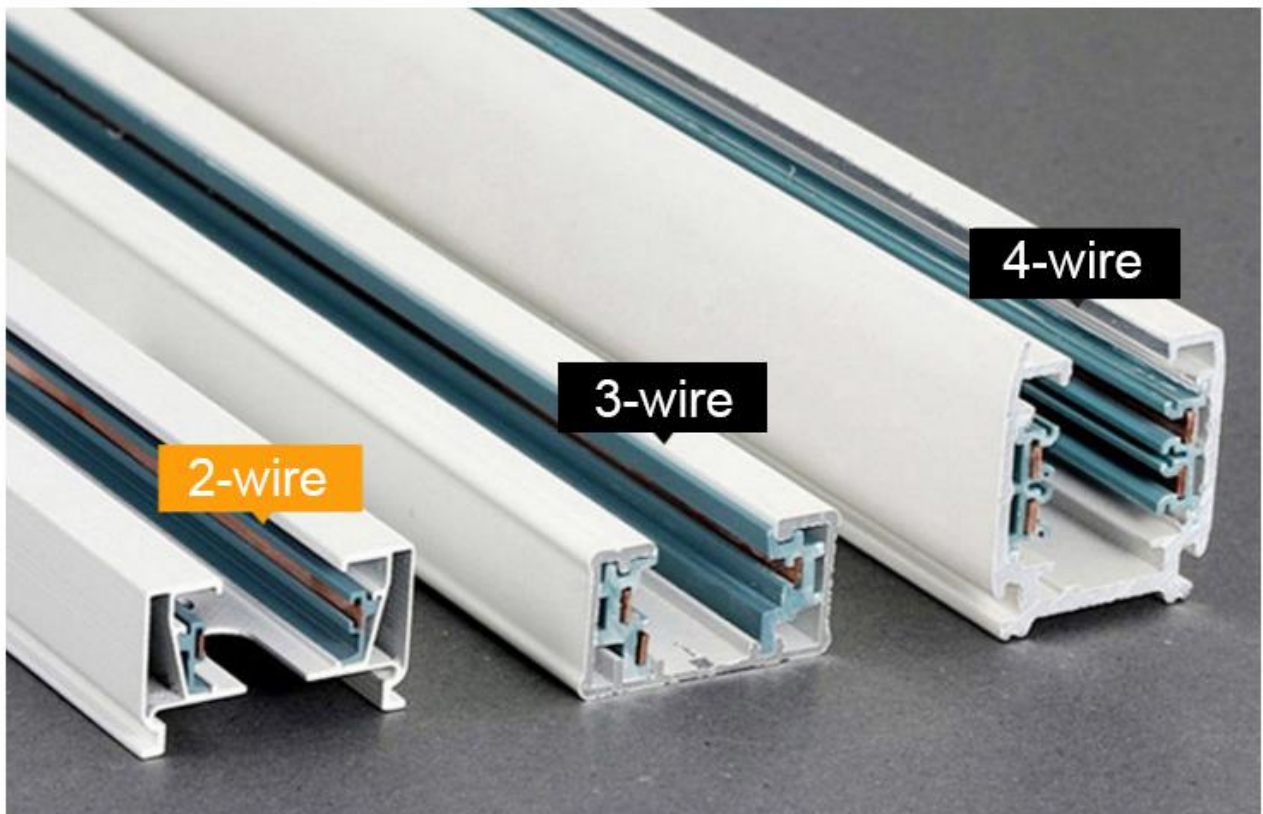

Click here for more information and offers!!!

Aluminum CE RoHS 1M 1.5M 2M 3M LED Track Light Rail System

2wires / 3wires / 4wires LED System Track Rail (optional)

Shell color: White and Black for optional

Dongguan Fitlight Lighting Co.,Ltd.

Add: 10th floor, building C1, Songhu Zhigu building, No. 9, Yanhe South Road, Liaobu Town, Dongguan City, Guangdong Province, China.

Email : liu@fitlight-tech.com URL: www.fitlight-tech.com / <https://fitlight.en.alibaba.com>