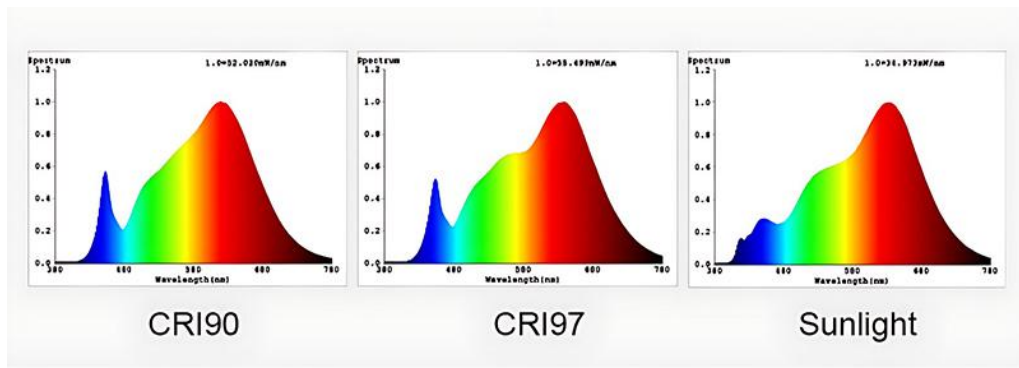

CCT option

Material Brand Cooperation

PHILIPS

CREE

OSRAM

EAGLERISE

LIFUD

bridgelux

powered by
TRIDONIC

LUMINUS

EPISTAR

BOKE

KR
KERUI GROUP

CITILED
The Light Engine

COB brand

Other brands are also available

Power brand

Five-year warranty, no flicker PF > 0.9

Dongguan Fitlight Lighting Co.,Ltd.

Add: 10th floor, building C1, Songhu Zhigu building, No. 9, Yanhe South Road, Liaobu Town, Dongguan City, Guangdong Province, China.

Email : liu@fitlight-tech.com URL: www.fitlight-tech.com / <https://fitlight.en.alibaba.com>