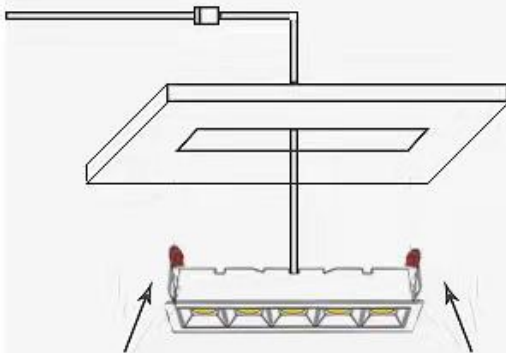

INSTALLATION

1. Use the opening tool to make holes in the ceiling according to the opening size of the lamp.

2. Connect the power line of the lamp with the reserved conductor.

3. Adjust the installation snap.

4. Connect the power supply and lamp drive.

Dongguan Fitlight Lighting Co.,Ltd.

Add: 10th floor, building C1, Songhu Zhigu building, No. 9, Yanhe South Road, Liaobu Town, Dongguan City, Guangdong Province, China.