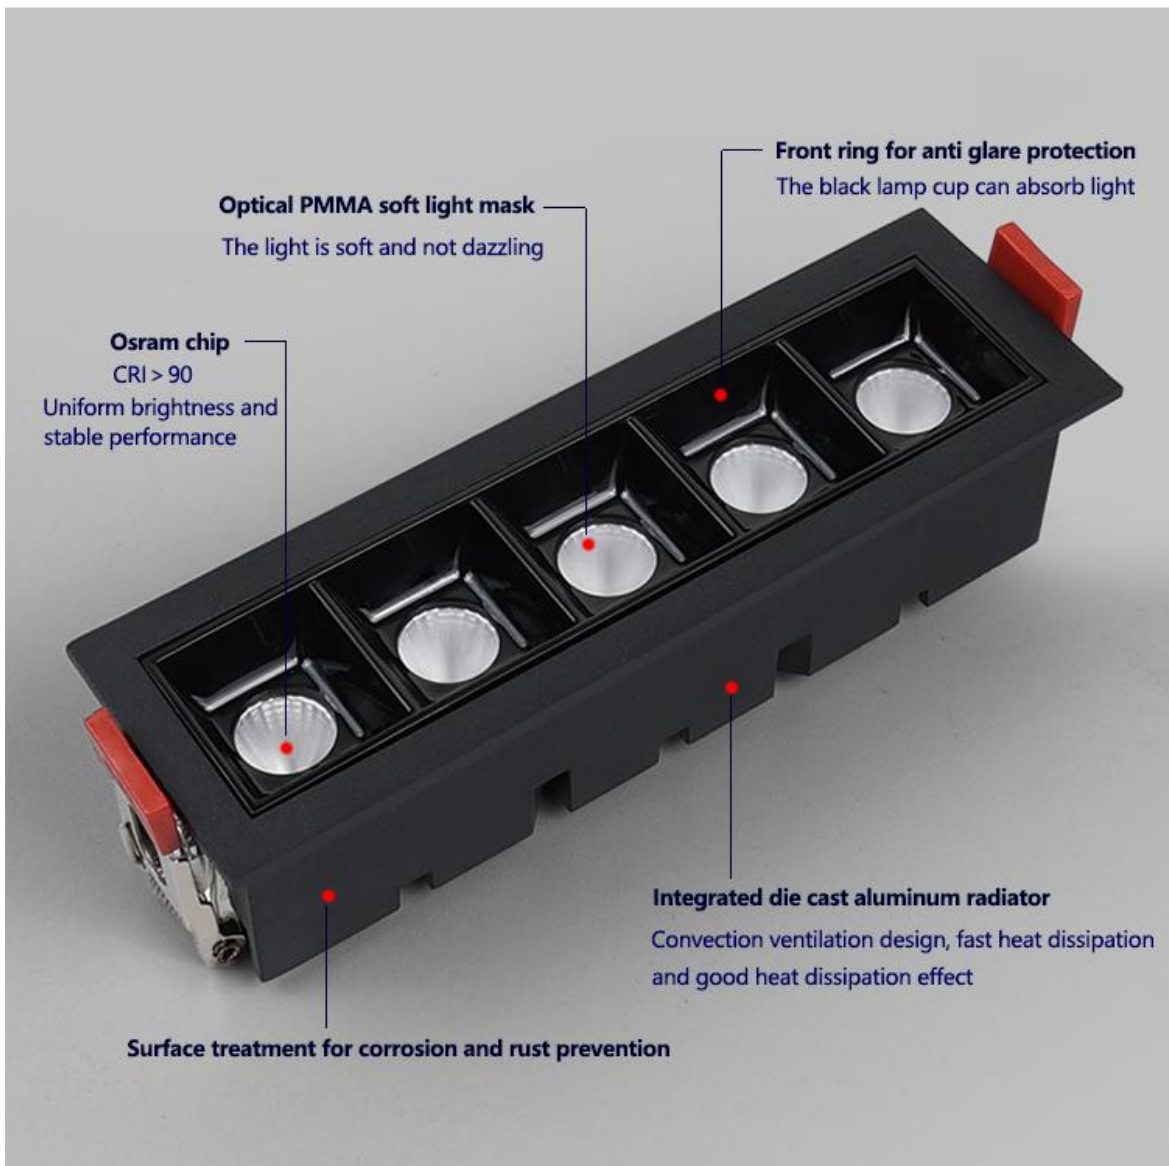

14^{+years}
 Production experience

3000^{+m²}
 Factory space

50⁺
 Patent certificate

100⁺
 Projects

10000^{+pcs}
 Daily output value

100⁺
 Service country

Dongguan Fitlight Lighting Co.,Ltd.

Add: 10th floor, building C1, Songhu Zhigu building, No. 9, Yanhe South Road, Liaobu Town, Dongguan City, Guangdong Province, China.

Email : liu@fitlight-tech.com URL: www.fitlight-tech.com / <https://fitlight.en.alibaba.com>

PRODUCT SPECIFICATIONS

LAMP TYPE	Recessed LED Linear Light
LIGHT SOURCE	OSRAM LED
Power	10W/20W/30W
BEAM ANGLE	30°±3°
RENDERING INDEX (Ra)	>80Ra or 90Ra
Color Temperature	2700/3000/4000/5000K
Efficiency	80lm/w±10%
OPTICS	Aluminum coating reflector
HEATSINK	Machined pure aluminum with anodize finish
BASE TYPE	External Driver
DIMMABILITY	Dimmable / Non-dimmable Model
Housing Color	White/black