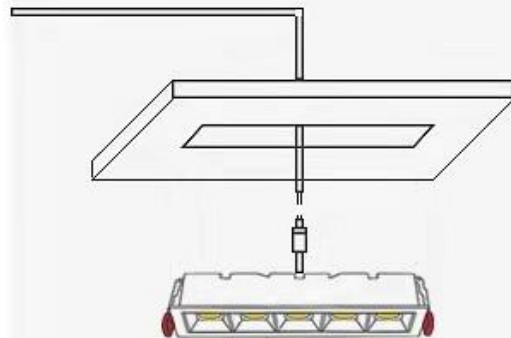

INSTALLATION

1. Use the opening tool to make holes in the ceiling according to the opening size of the lamp.

2. Connect the power line of the lamp with the reserved conductor.

3. Adjust the installation snap.