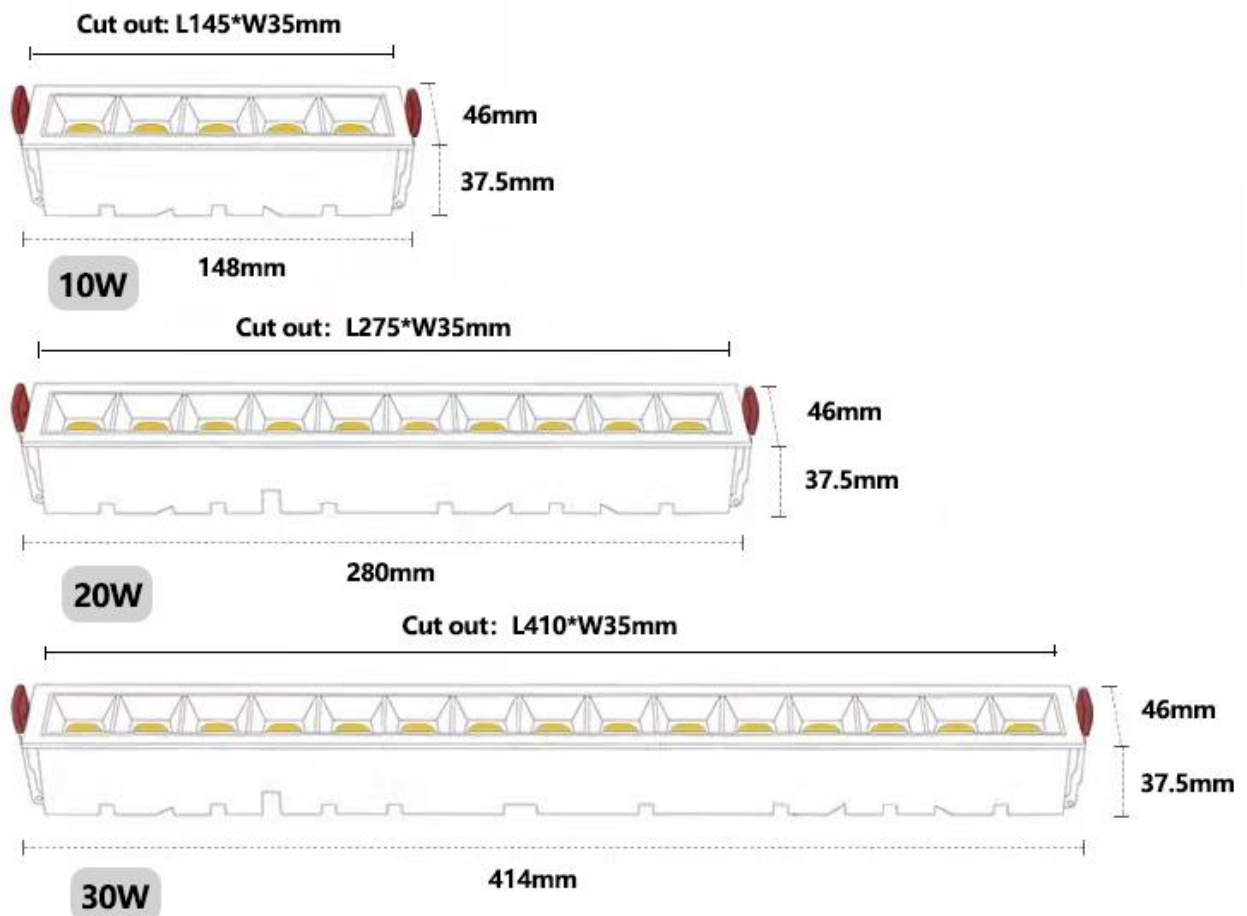

Email : liu@fitlight-tech.com URL: www.fitlight-tech.com / <https://fitlight.en.alibaba.com>

PRODUCT SPECIFICATIONS

LAMP TYPE	Recessed LED Linear Light
LIGHT SOURCE	OSRAM LED
Power	10W/20W/30W
BEAM ANGLE	30°±3°
RENDERING INDEX (Ra)	>80Ra or 90Ra
Color Temperature	2700/3000/4000/5000K
Efficiency	80lm/w±10%
OPTICS	Aluminum coating reflector
HEATSINK	Machined pure aluminum with anodize finish
BASE TYPE	External Driver
DIMMABILITY	Dimmable / Non-dimmable Model
Housing Color	White/black

ENVIRONMENTAL SPECIFICATIONS

TEMPERATURE RANGE Ambient: -20°C to 40°C; Surface of Lamp: 60°C to 70°C

HUMIDITY RANGE 0 to 95% non-condensing humidity

PRODUCT CODE: FT-LL2F X1- X2E

X1: Length

X2: Power

PRODUCT SIZE