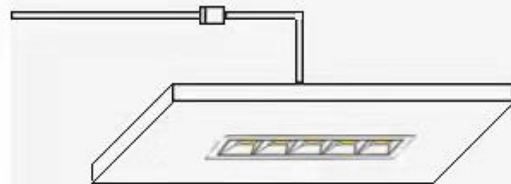

Dongguan Fitlight Lighting Co.,Ltd.

Add: 10th floor, building C1, Songhu Zhigu building, No. 9, Yanhe South Road, Liaobu Town, Dongguan City, Guangdong Province, China.

Email : liu@fitlight-tech.com URL: www.fitlight-tech.com / <https://fitlight.en.alibaba.com>