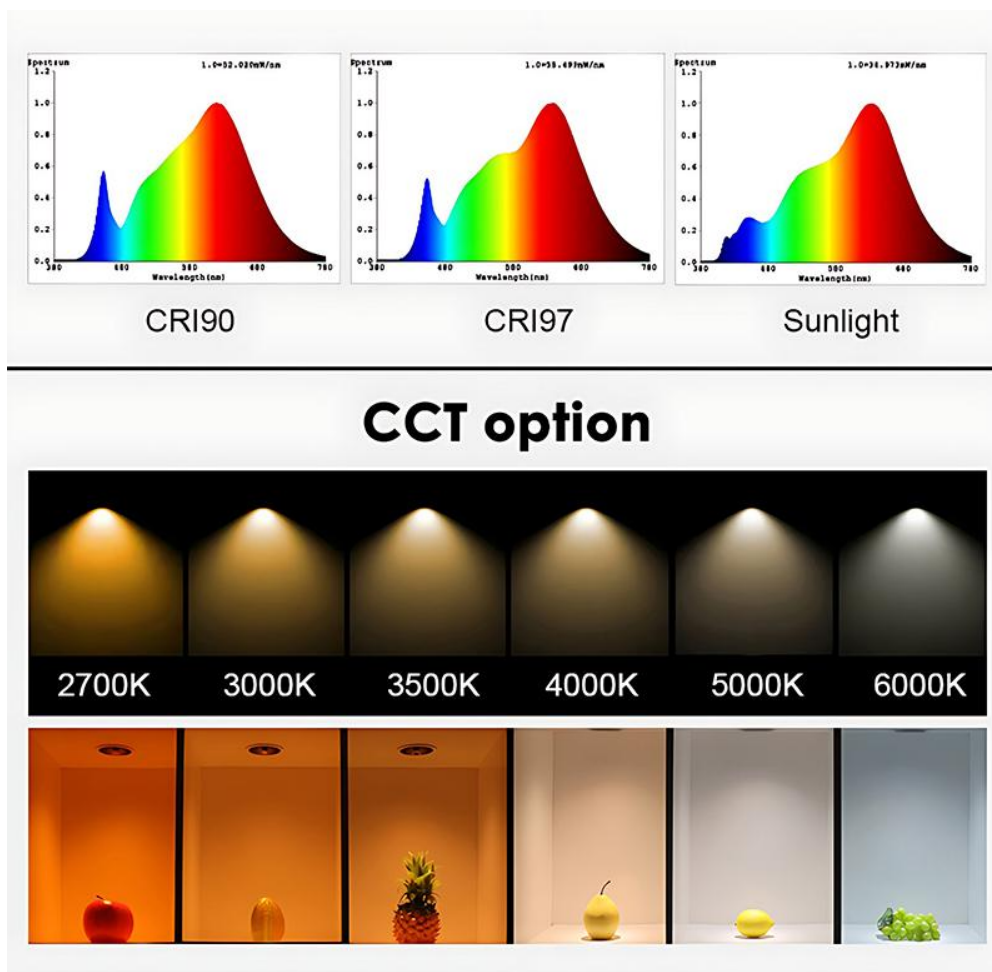

Material Brand Cooperation