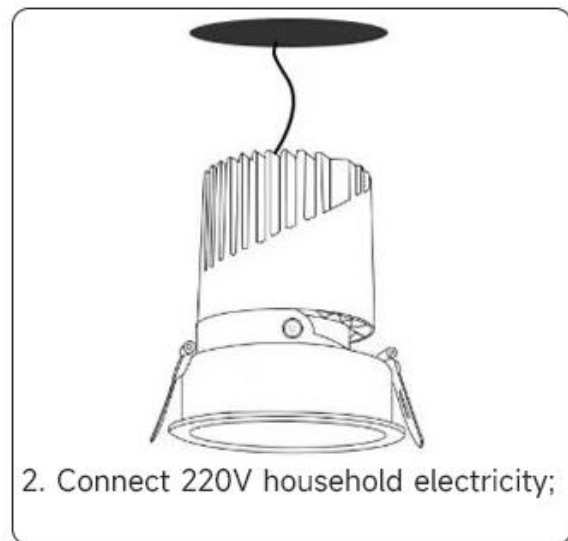

FEITL IP65 Waterproof Down Light-HGS12 Series

Installation of Light with springs:

The installation method can be installed according to the installation diagram of the luminaire. The installation position of the luminaire is selected by the embedded installation, and the hanging parts, cables, installation tools, etc. required for installation are prepared. The luminaires are led out according to relevant specifications, and the luminaires are hanged by hanging parts, etc. The back cover is pre-selected and properly hung or embedded to the pre-selected position.

Installation Instructions

The front-end power supply must be cut off during installation. The power supply must be cut off when repairing or replacing parts.

Dongguan Fitlight Lighting Co.,Ltd.

Add: 10th floor, building C1, Songhu Zhigu building, No. 9, Yanhe South Road, Liaobu Town, Dongguan City, Guangdong Province, China.

Email : liu@fitlight-tech.com URL: www.fitlight-tech.com / <https://fitlight.en.alibaba.com>