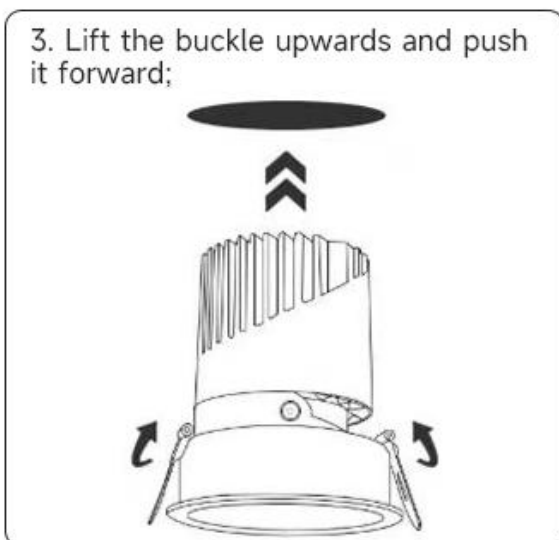

FEITL IP65 Waterproof Down Light-HGS12 Series

Installation of Light with springs:

The installation method can be installed according to the installation diagram of the luminaire. The installation position of the luminaire is selected by the embedded installation, and the hanging parts, cables, installation tools, etc. required for installation are prepared. The luminaires are led out according to relevant specifications, and the luminaires are hanged by hanging parts, etc. The back cover is pre-selected and properly hung or embedded to the pre-selected position.

Installation Instructions

The front-end power supply must be cut off during installation. The power supply must be cut off when repairing or replacing parts.

Dongguan Fitlight Lighting Co.,Ltd.

Add: 10th floor, building C1, Songhu Zhigu building, No. 9, Yanhe South Road, Liaobu Town, Dongguan City, Guangdong Province, China.

Email : liu@fitlight-tech.com URL: www.fitlight-tech.com / <https://fitlight.en.alibaba.com>