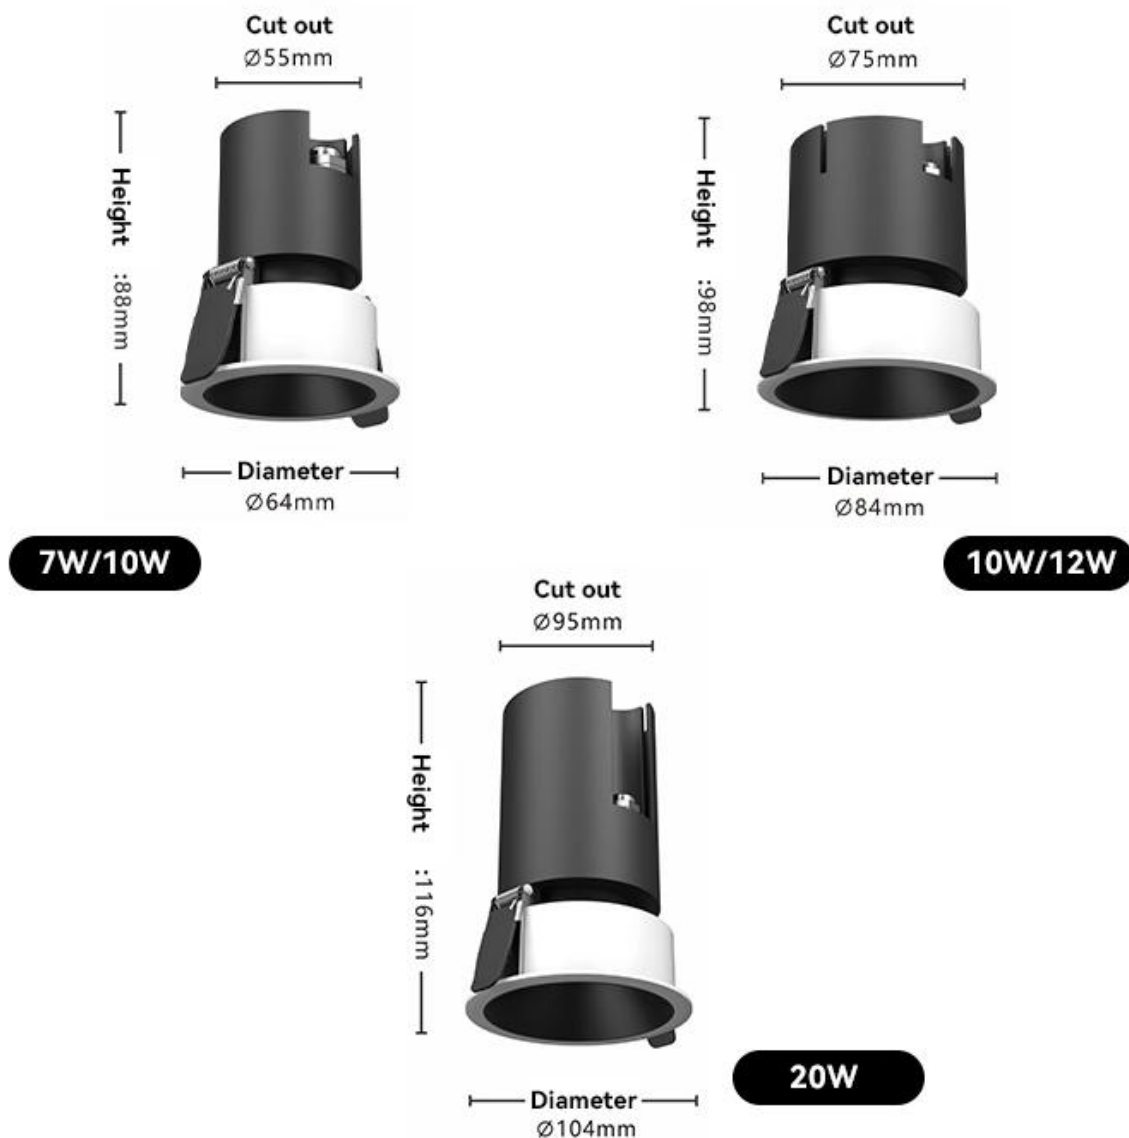

Product Size

Dongguan Fitlight Lighting Co.,Ltd.

Add: 10th floor, building C1, Songhu Zhigu building, No. 9, Yanhe South Road, Liaobu Town, Dongguan City, Guangdong Province, China.

Email : liu@fitlight-tech.com URL: www.fitlight-tech.com / <https://fitlight.en.alibaba.com>