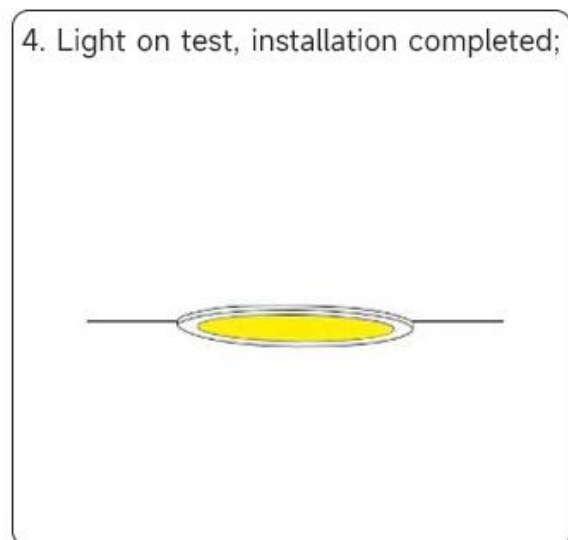

FEITL IP65 Waterproof Down Light-HGS12 Series

Installation of Light with springs:

The installation method can be installed according to the installation diagram of the luminaire. The installation position of the luminaire is selected by the embedded installation, and the hanging parts, cables, installation tools, etc. required for installation are prepared. The luminaires are led out according to relevant specifications, and the luminaires are hanged by hanging parts, etc. The back cover is pre-selected and properly hung or embedded to the pre-selected position.

Installation Instructions

The front-end power supply must be cut off during installation. The power supply must be cut off when repairing or replacing parts.

Dongguan Fitlight Lighting Co.,Ltd.

Add: 10th floor, building C1, Songhu Zhigu building, No. 9, Yanhe South Road, Liaobu Town, Dongguan City, Guangdong Province, China.

Email : liu@fitlight-tech.com URL: www.fitlight-tech.com / <https://fitlight.en.alibaba.com>