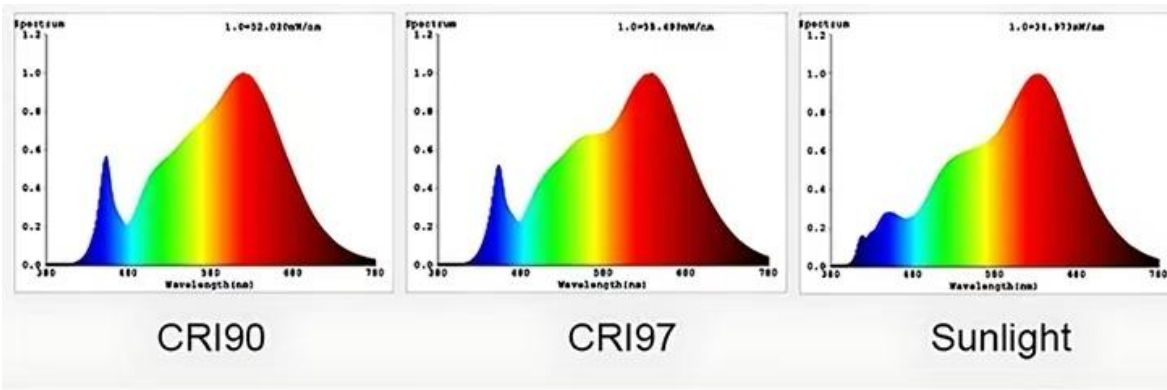

FEITL IP65 Waterproof Down Light-HGS12 Series