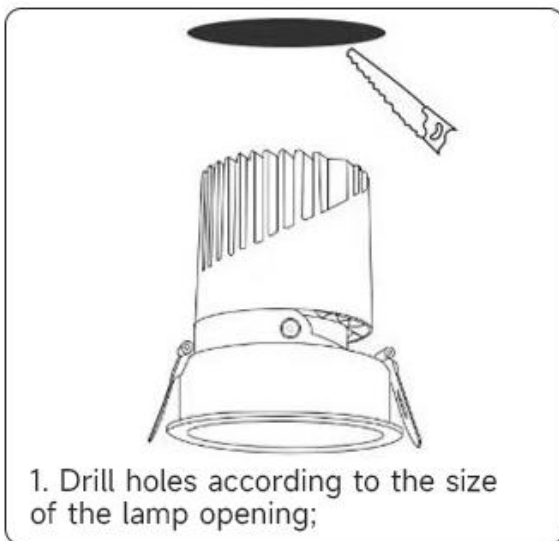

FEITL IP65 Waterproof Down Light-HGS12 Series

Installation of Light with springs:

The installation method can be installed according to the installation diagram of the luminaire. The installation position of the luminaire is selected by the embedded installation, and the hanging parts, cables, installation tools, etc. required for installation are prepared. The luminaires are led out according to relevant specifications, and the luminaires are hanged by hanging parts, etc. The back cover is pre-selected and properly hung or embedded to the pre-selected position.

Installation Instructions

The front-end power supply must be cut off during installation. The power supply must be cut off when repairing or replacing parts.

Dongguan Fitlight Lighting Co.,Ltd.

Add: 10th floor, building C1, Songhu Zhigu building, No. 9, Yanhe South Road, Liaobu Town, Dongguan City, Guangdong Province, China.

Email : liu@fitlight-tech.com URL: www.fitlight-tech.com / <https://fitlight.en.alibaba.com>