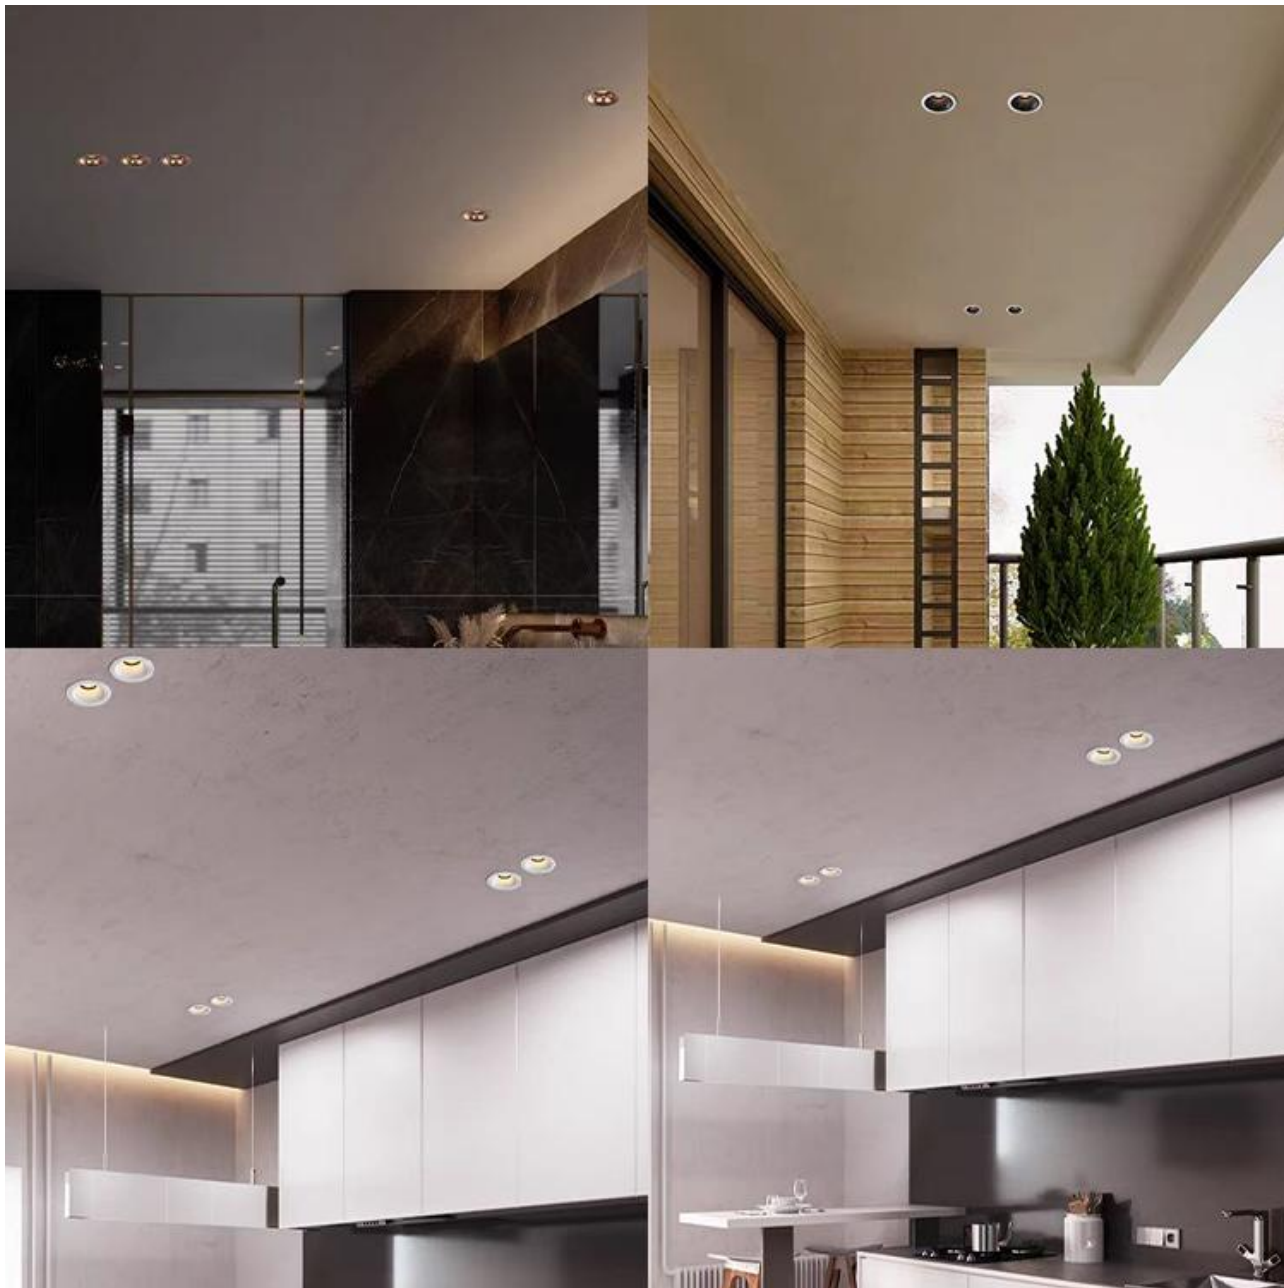

FEITL IP65 Waterproof Down Light-HGS12 Series

INSTALL APPLICATION

Dongguan Fitlight Lighting Co.,Ltd.

Add: 10th floor, building C1, Songhu Zhigu building, No. 9, Yanhe South Road, Liaobu Town, Dongguan City, Guangdong Province, China.

Email : liu@fitlight-tech.com URL: www.fitlight-tech.com / <https://fitlight.en.alibaba.com>