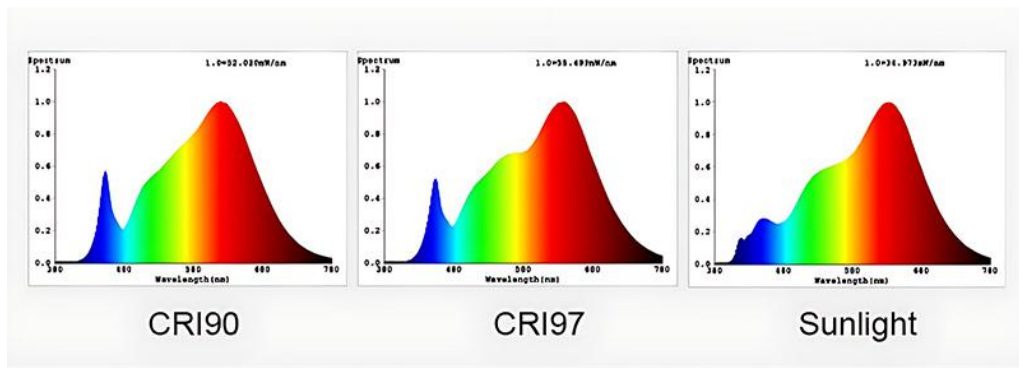

FEITL IP65 Waterproof Down Light-HGS12 Series