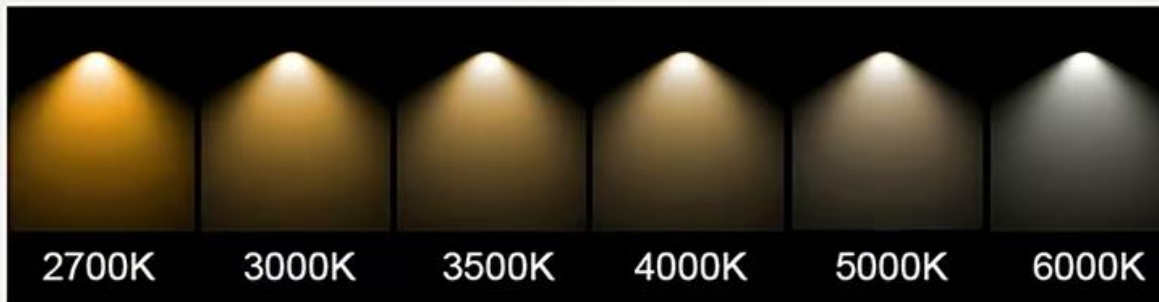

CCT option

Driver : IP65 BECKY LED Driver