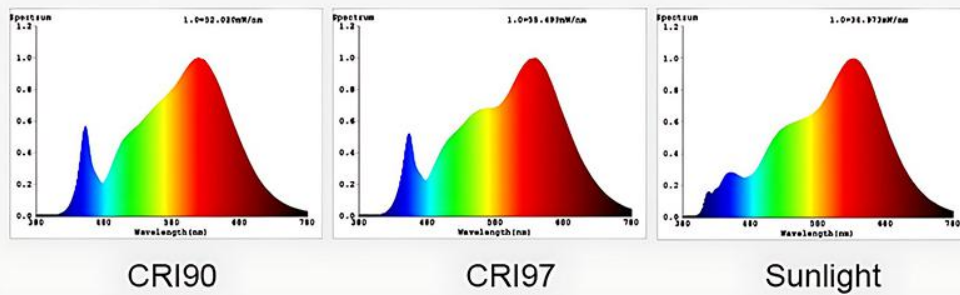

FEITL 140-160LM/W Down Light-DLT14 Series