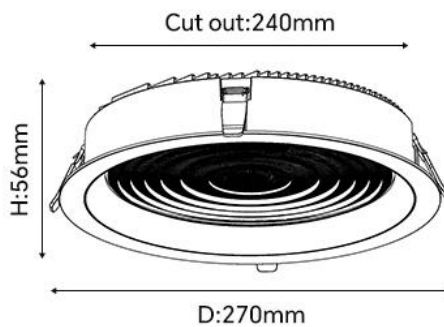

PRODUCT SIZE

7W/10W

12W/15W

18W

20W

25W/30W

35W/40W

45W/50W/60W

70W

80W

100W

Dongguan Fitlight Lighting Co.,Ltd.

Add: 10th floor, building C1, Songhu Zhigu building, No. 9, Yanhe South Road, Liaobu Town, Dongguan City, Guangdong Province, China.

Email : liu@fitlight-tech.com URL: www.fitlight-tech.com / <https://fitlight.en.alibaba.com>