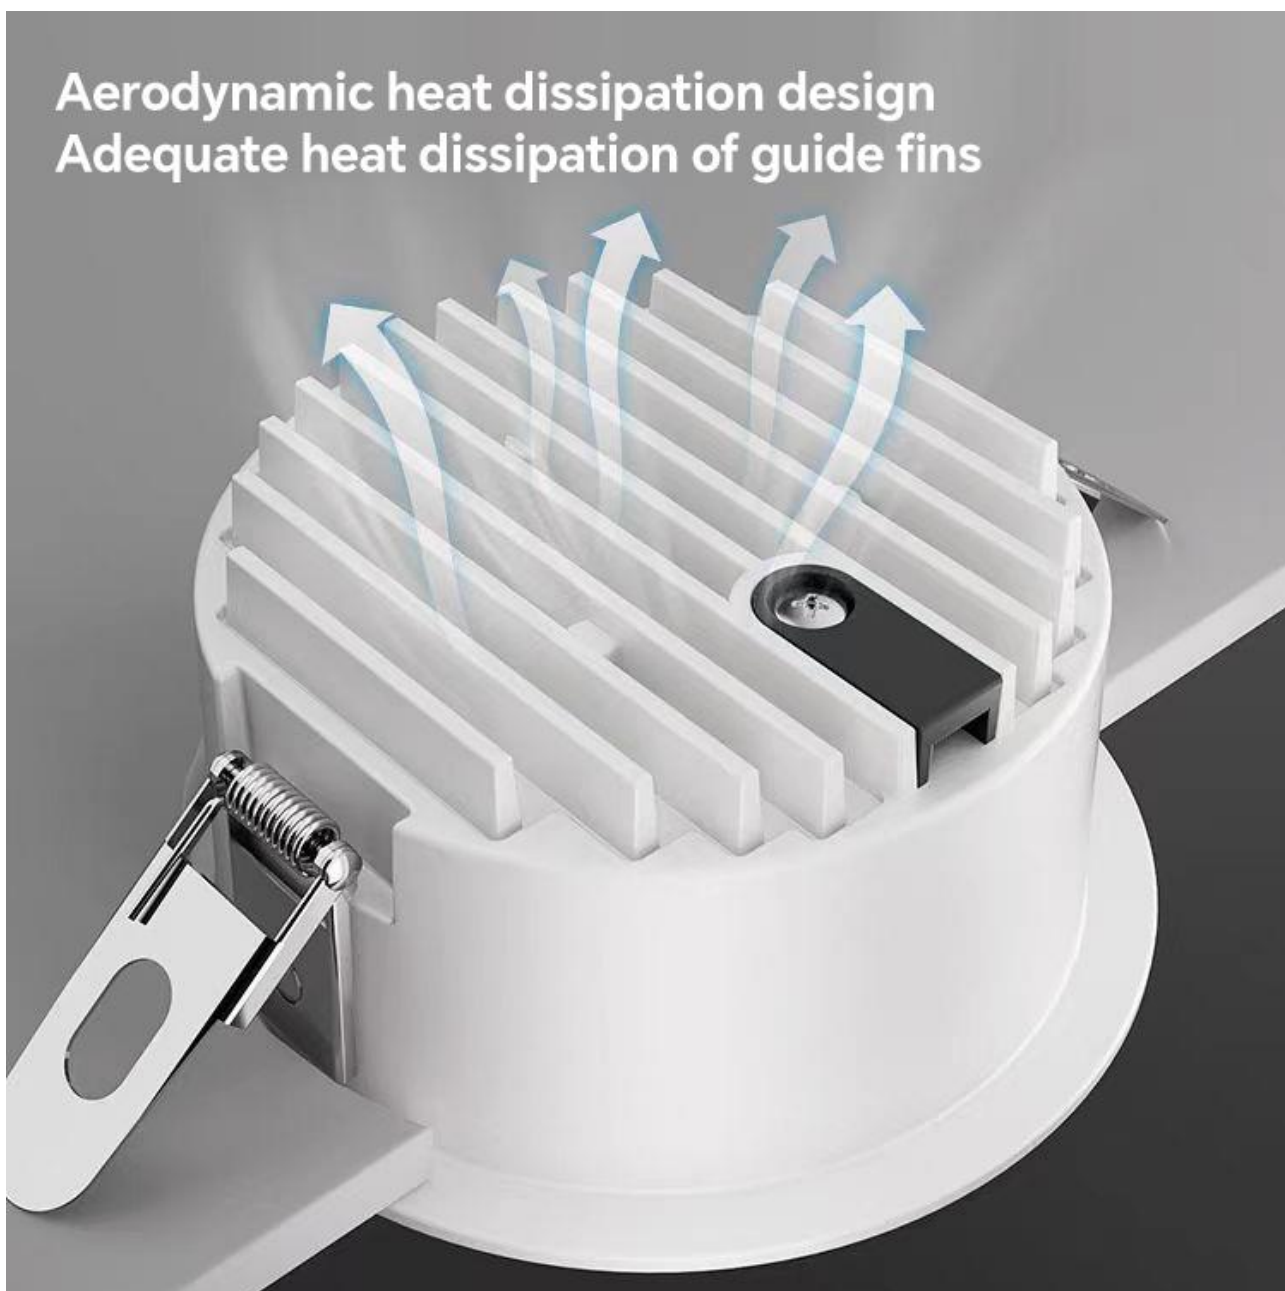

45W/50W/60W

70W

80W

100W

Dongguan Fitlight Lighting Co.,Ltd.

Add: 10th floor, building C1, Songhu Zhigu building, No. 9, Yanhe South Road, Liaobu Town, Dongguan City, Guangdong Province, China.

Email : liu@fitlight-tech.com URL: www.fitlight-tech.com / <https://fitlight.en.alibaba.com>