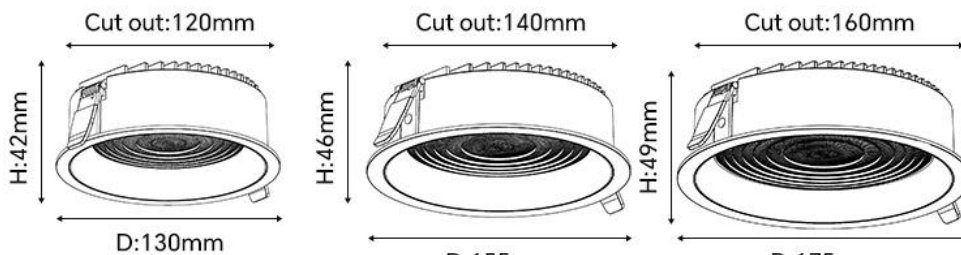

Email : liu@fitlight-tech.com URL: www.fitlight-tech.com / <https://fitlight.en.alibaba.com>

PRODUCT SIZE

7W/10W

12W/15W

18W

20W

25W/30W

35W/40W