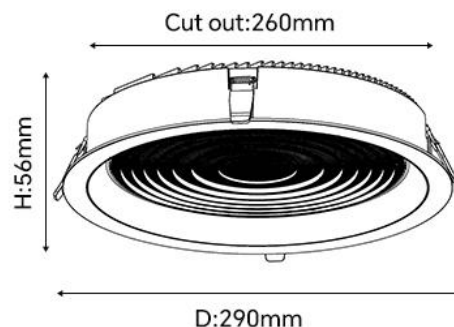

100W

Dongguan Fitlight Lighting Co.,Ltd.

Add: 10th floor, building C1, Songhu Zhigu building, No. 9, Yanhe South Road, Liaobu Town, Dongguan City, Guangdong Province, China.

Email : liu@fitlight-tech.com URL: www.fitlight-tech.com / <https://fitlight.en.alibaba.com>