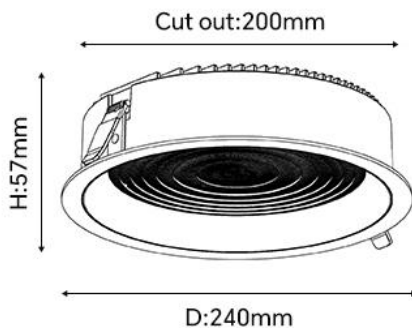

Email : liu@fitlight-tech.com URL: www.fitlight-tech.com / <https://fitlight.en.alibaba.com>

PRODUCT SIZE

7W/10W

12W/15W

18W

20W

25W/30W

35W/40W