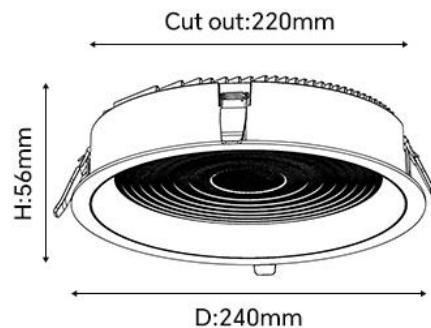

PRODUCT SIZE

7W/10W

12W/15W

18W

20W

25W/30W

35W/40W

45W/50W/60W

70W

80W

100W

Dongguan Fitlight Lighting Co.,Ltd.

Add: 10th floor, building C1, Songhu Zhigu building, No. 9, Yanhe South Road, Liaobu Town, Dongguan City, Guangdong Province, China.

Email : liu@fitlight-tech.com URL: www.fitlight-tech.com / <https://fitlight.en.alibaba.com>