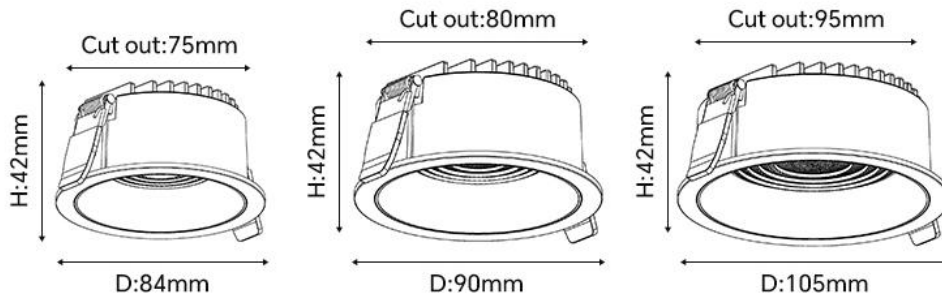

PRODUCT SIZE

7W/10W

12W/15W

18W