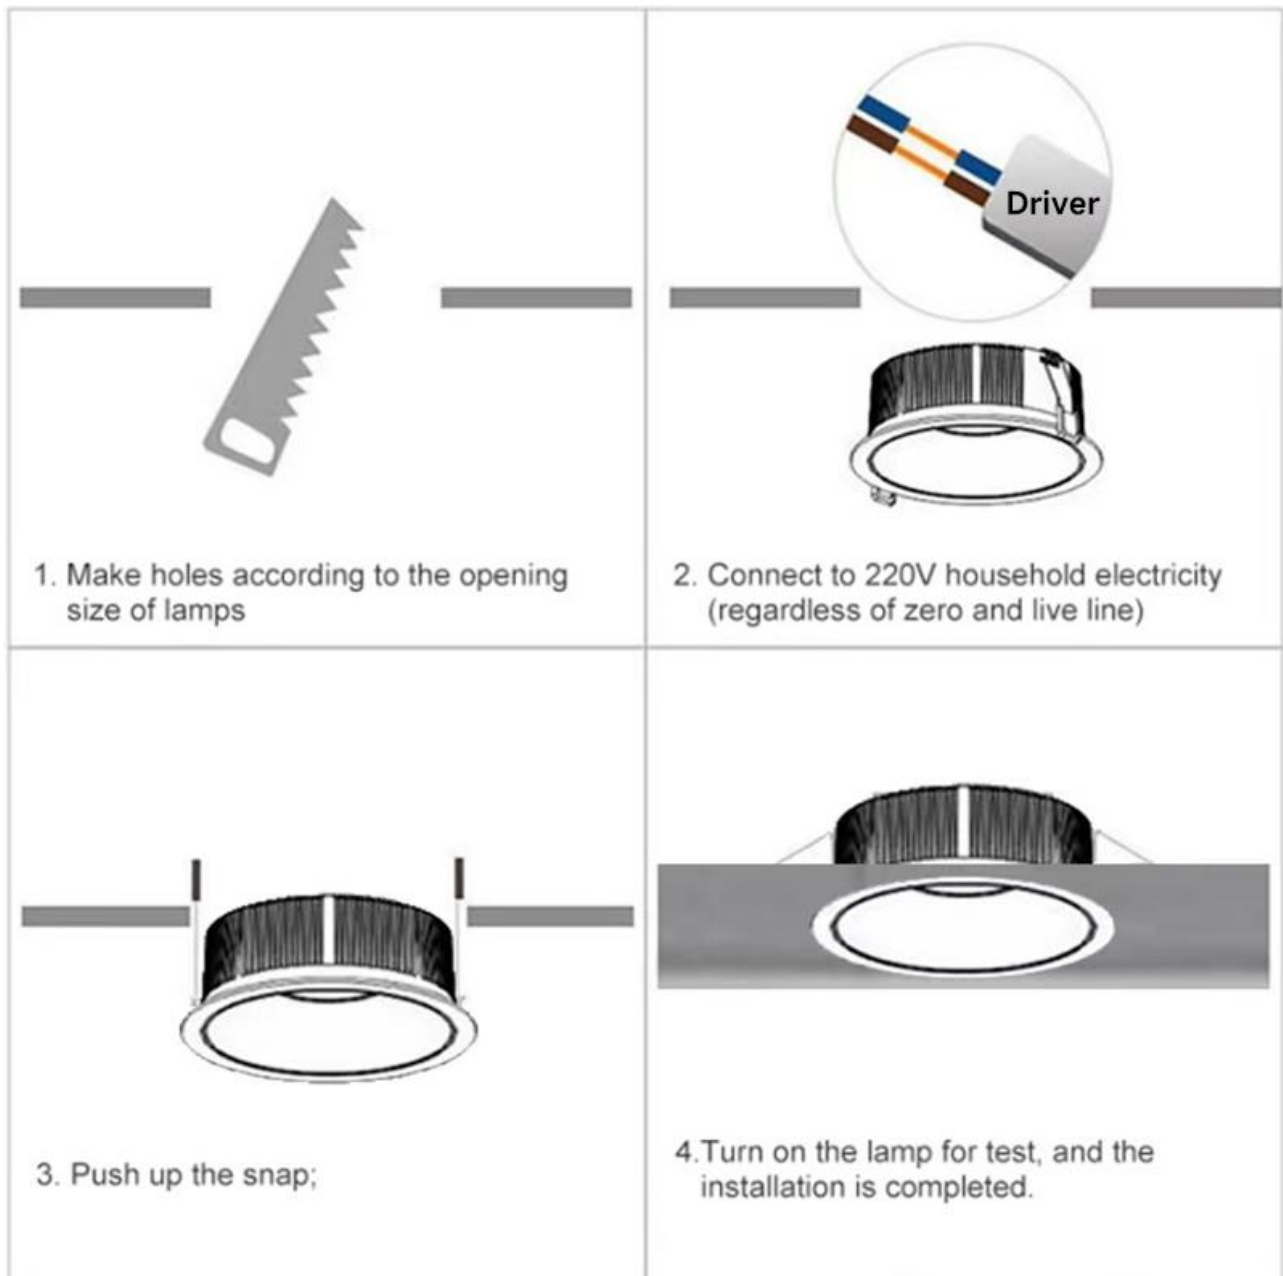

FEITL 140-160LM/W Down Light-DLT14 Series

Installation of Light with springs:

The installation method can be installed according to the installation diagram of the luminaire. The installation position of the luminaire is selected by the embedded installation, and the hanging parts, cables, installation tools, etc. required for installation are prepared. The luminaires are led out according to relevant specifications, and the luminaires are hanged by hanging parts, etc. The back cover is pre-selected and properly hung or embedded to the pre-selected position.