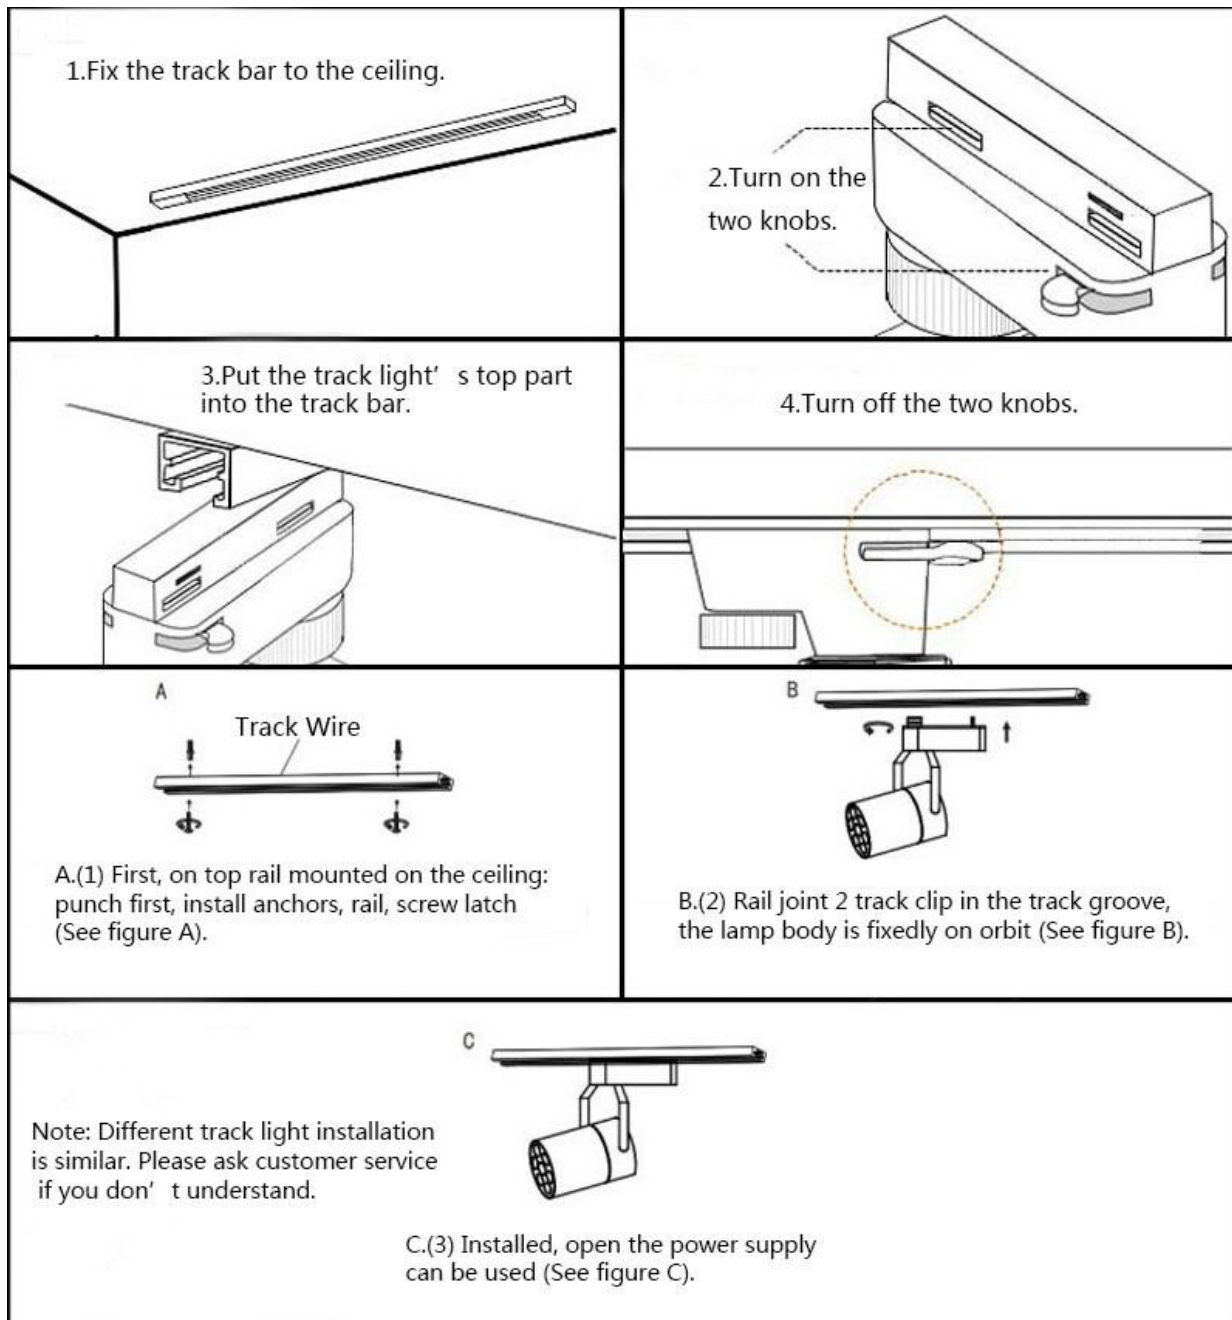

Specifications are subject to change without notice.
Copyright Fitlight Technologies Co., Ltd. All rights reserved.

10th floor, building C1, Songhu Zhigu building, No. 9, Yanhe South Road, Liaobu Town, Dongguan City, Guangdong Province, China.

liu@fitlight-tech.com

www.fitlight-tech.com / <https://fitlight.en.alibaba.com>