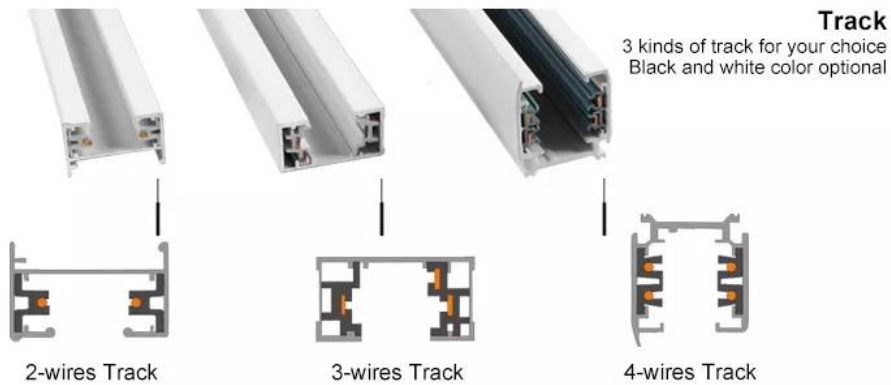

### Product size

10th floor, building C1, Songhu Zhigu building, No. 9, Yanhe South Road, Liaobu Town, Dongguan City, Guangdong Province, China.

[liu@fitlight-tech.com](mailto:liu@fitlight-tech.com)

[www.fitlight-tech.com](http://www.fitlight-tech.com) / <https://fitlight.en.alibaba.com>

## INSTALLATION DIAGRAM (rail-mounted)