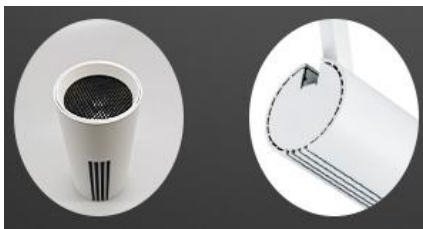

Anti-glare Honeycomb Available