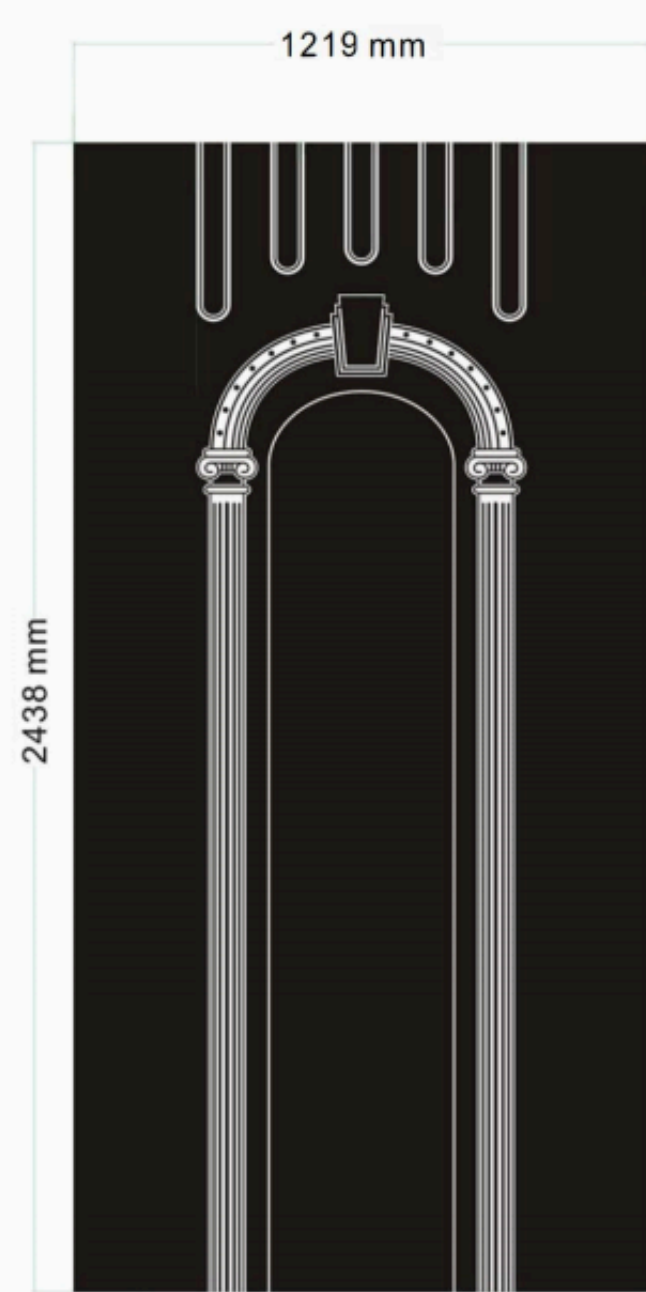

■ 黑色保护 □ 白色蚀刻

△ XM-EC 3609