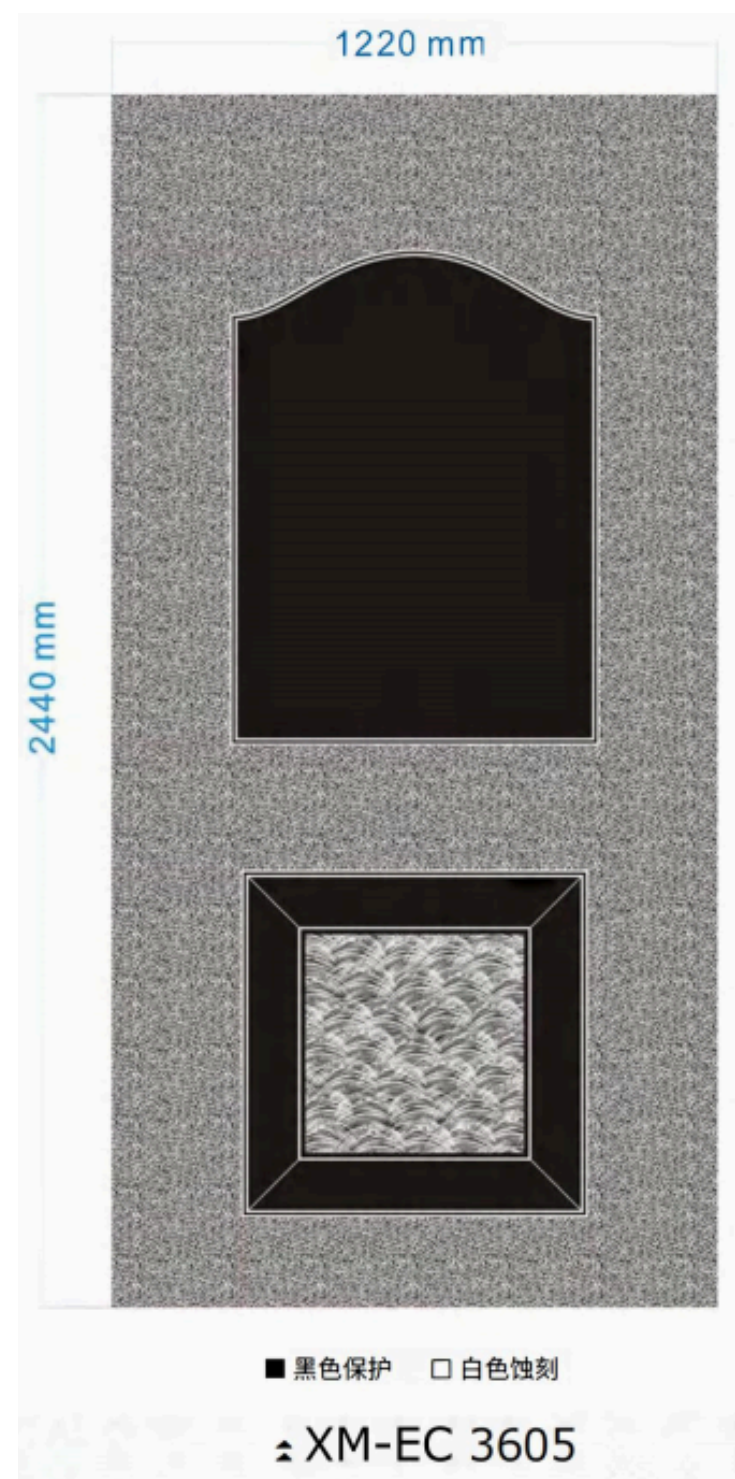

# ELEVATOR

*ETCHED STAINLESS STEEL*

Etched Stainless Steel offers a perfect blend of elegance and durability,ensuring long-lasting beauty that resists scratches, fingerprints, and weather. Ideal for both indoor decor and outdoor signage, it's available in various grades (304/316) and finishes to match any design vision.