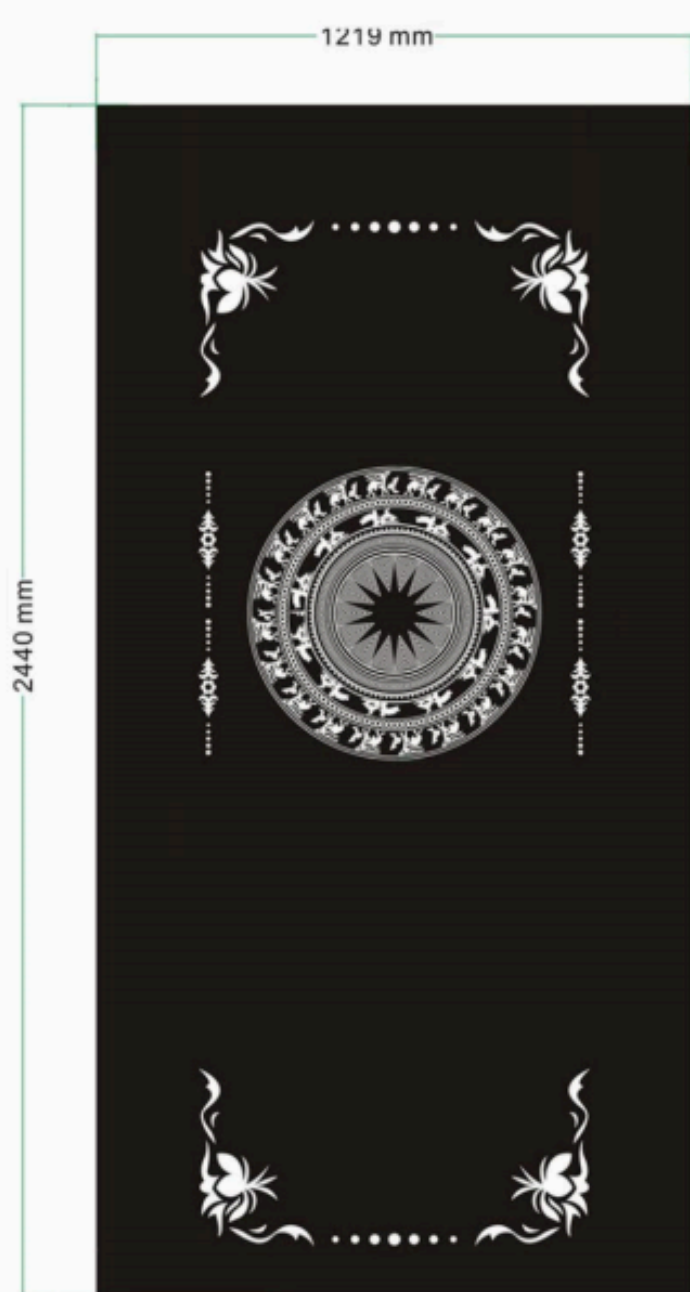

■ 黑色保护 □ 白色蚀刻

△ XM-EC 3608