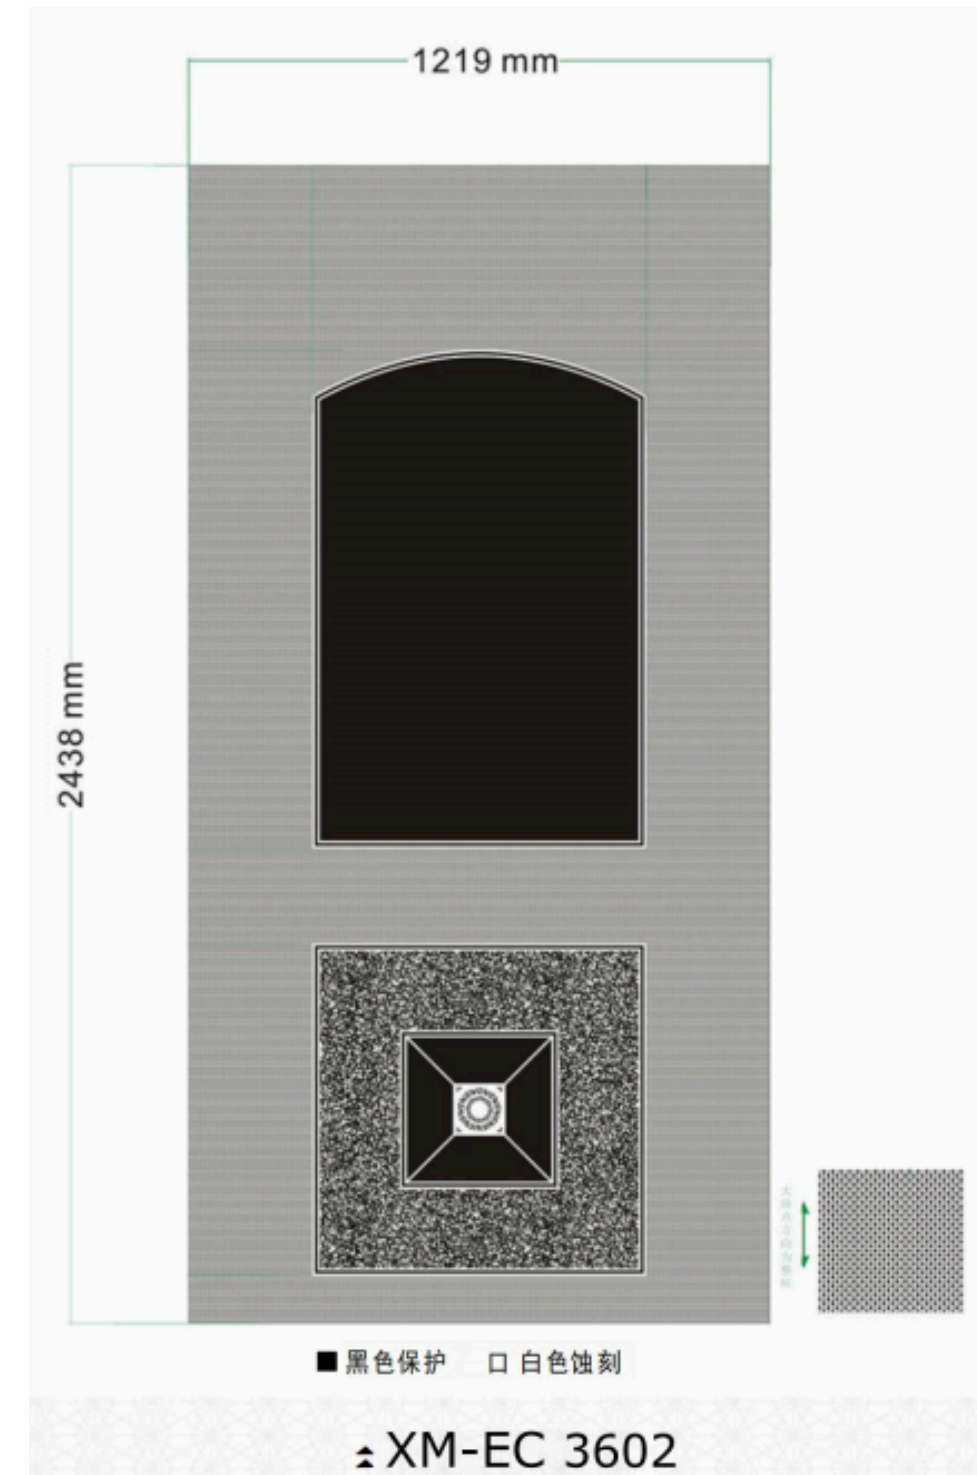

# ELEVATOR

*ETCHED STAINLESS STEEL*

Etched Stainless Steel offers a perfect blend of elegance and durability,ensuring long-lasting beauty that resists scratches, fingerprints, and weather. Ideal for both indoor decor and outdoor signage, it's available in various grades (304/316) and finishes to match any design vision.

1220.0 mm

2440.0 mm

■ 黑色保护 □ 白色蚀刻

△ XM-EC 3614

1220 mm

2440 mm

■ 黑色保护 □ 白色蚀刻

△ XM-EC 3615

1220.0 mm

2440.0 mm

■ 黑色保护 □ 白色蚀刻

△ XM-EC 3634

1220.0 mm

2438 mm

■ 黑色保护 □ 白色蚀刻

△ XM-EC 3635

1219 mm

2438 mm

■ 黑色保护 □ 白色蚀刻

△ XM-EC 3636