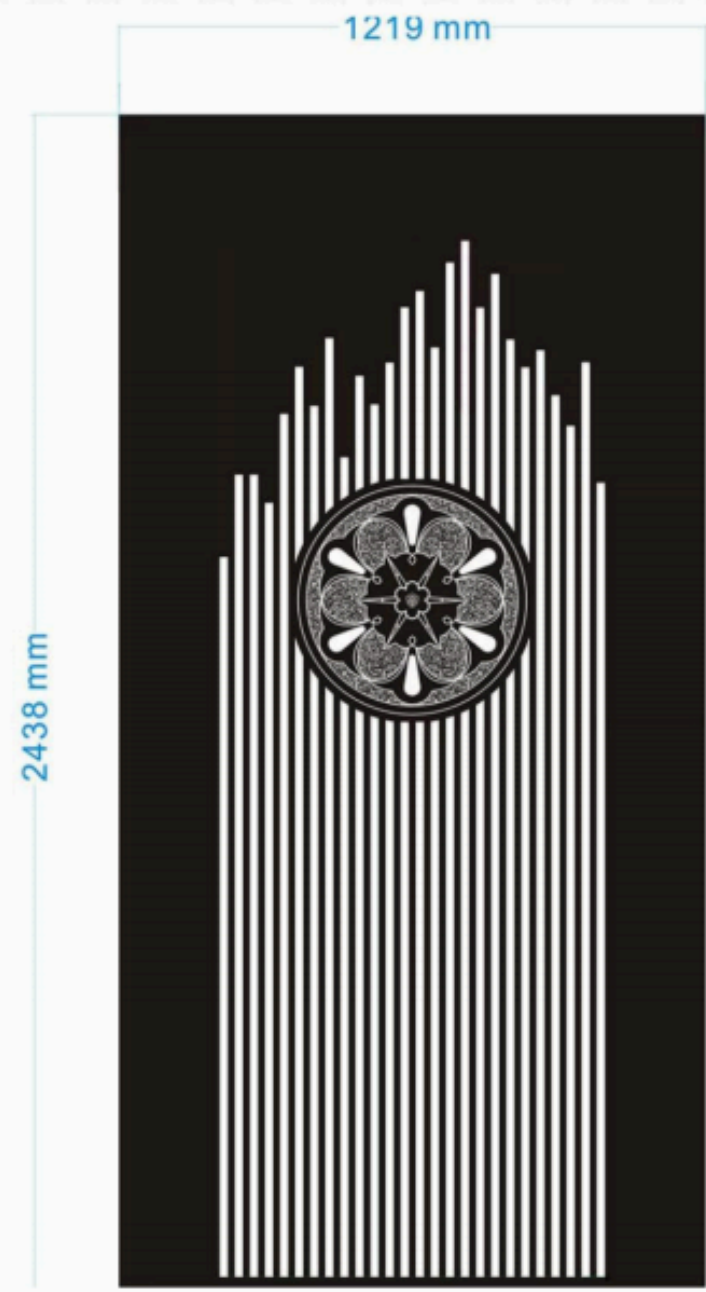

# ELEVATOR

*ETCHED STAINLESS STEEL*

Etched Stainless Steel offers a perfect blend of elegance and durability,ensuring long-lasting beauty that resists scratches, fingerprints, and weather. Ideal for both indoor decor and outdoor signage, it's available in various grades (304/316) and finishes to match any design vision.

1220.0 mm

2440.0 mm

■ 黑色保护 □ 白色蚀刻

△ XM-EC 3614

1220 mm

2440 mm

■ 黑色保护 □ 白色蚀刻

△ XM-EC 3615

1219 mm

2438 mm

■ 黑色保护 □ 白色蚀刻

△ XM-EC 3636