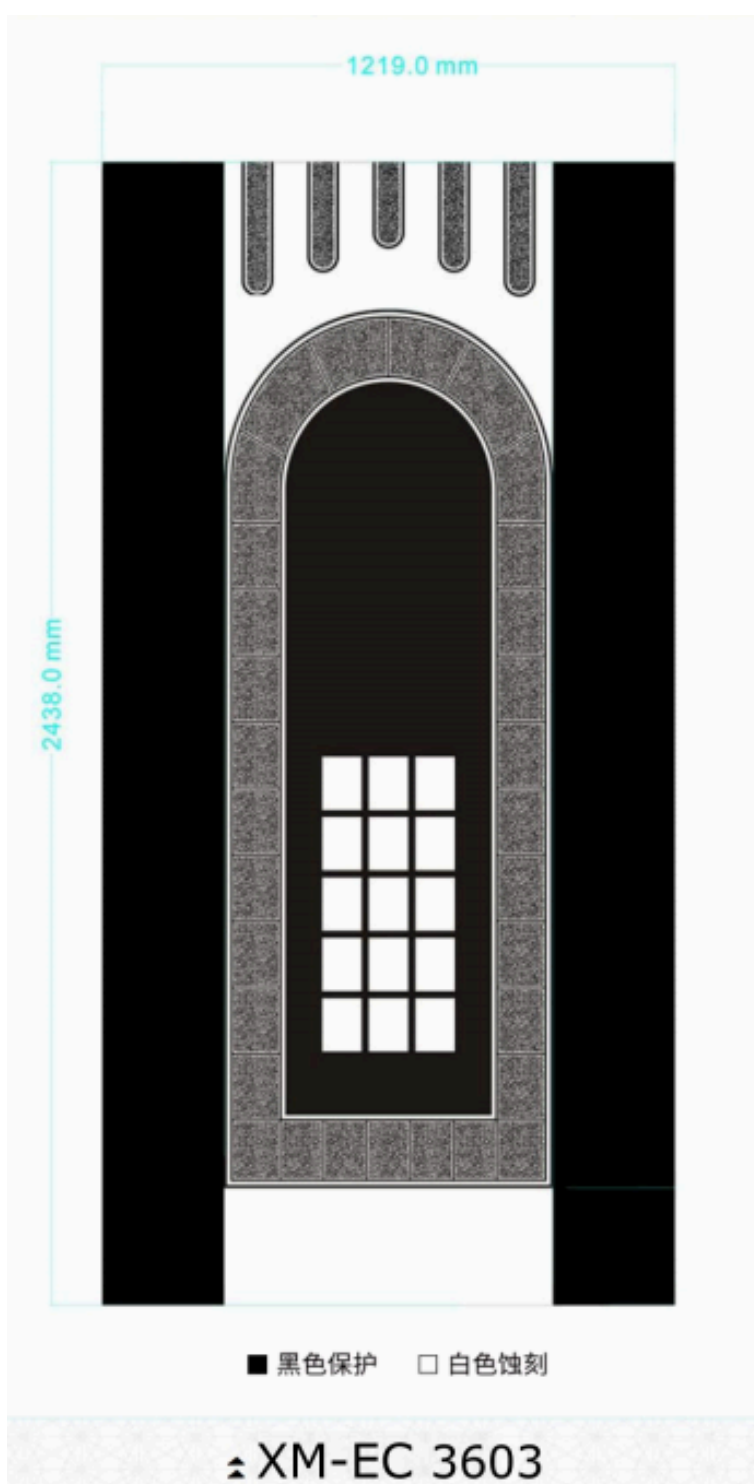

# ELEVATOR

*ETCHED STAINLESS STEEL*

Etched Stainless Steel offers a perfect blend of elegance and durability,ensuring long-lasting beauty that resists scratches, fingerprints, and weather. Ideal for both indoor decor and outdoor signage, it's available in various grades (304/316) and finishes to match any design vision.

1220.0 mm

2440.0 mm

■ 黑色保护 □ 白色蚀刻

△ XM-EC 3614

1220 mm

2440 mm

■ 黑色保护 □ 白色蚀刻

△ XM-EC 3615

1219 mm

2438 mm

■ 黑色保护 □ 白色蚀刻

△ XM-EC 3636