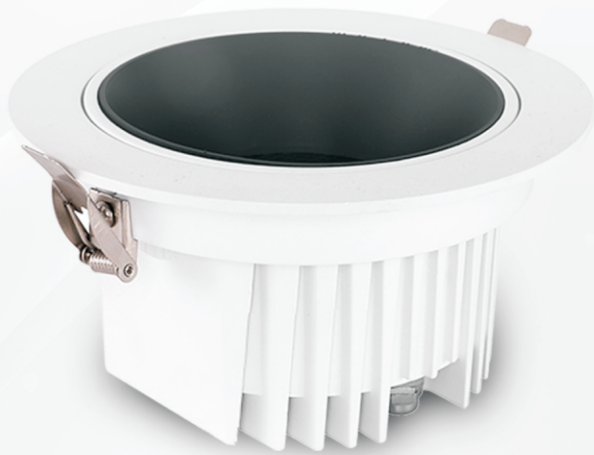

8W/12W/15W/20W

MAGIC Rotated Series Downlight

Cutout:140mm

Cutout:95mm

Cutout:120mm

Cutout:75mm

MAGIC Rotated Series LED Downlight

Introducing our latest innovation in lighting technology – LED deep anti-glare downlights. This revolutionary product perfectly combines functionality and beauty, making it ideal for a variety of interior lighting needs. With the option to connect to a cellular network, this downlight offers a level of connectivity and control unmatched in the industry.

Product Specification

Model Name	MAGIC Rotated LED Downlight 8W 15-55D Adjustable	MAGIC Rotated LED Downlight 12W 15-55D Adjustable	MAGIC Rotated LED Downlight 15W 15-55D Adjustable	MAGIC Rotated LED Downlight 20W 15-55D Adjustable
Net Power (Watts)	8W	12W	15W	20W
Lamp Efficacy	Up to 100lm/W			
Total Lumen Flux (Lm)	Up to 800lm	Up to 1200lm	Up to 1500lm	Up to 2000lm
LED Brand	Cree		Bridgelux	
CCT	2700K/3000K/4000K(Option)			
CRI	80CRI/90CRI/98CRI			
Optic Options	15°-55° (angle adjustment)			
Reflector Options	White			
UGR	<19			
IP Rating	IP20			
Lifespan	50000hours			
Driver	HEP			
Input Voltage	AC100-240V 50-60HZ			
PF	0.9 Typical			
Non-dim or Dimmable	Option			
DALI&0-10V &Intelligent	Option			
Lamp Body Material	PC, Aluminum			
Operating Temperature	-20°C ~ +50°C			
Dimensions(mm)	φ85*54	φ110*64	φ140*71	φ160*80
CUT-OUT	φ75mm	φ95mm	φ120mm	φ140mm
Certificates	SAA, C-Tick, CE, RoHS			

Models (Sku Code Example)

DSM - D85 - D - W - 27K - F1555 - R

Model	Size	Driver	Colour	CCT	Beam Angle	Technology
DSM	D85 Trim diameter 85mm D110 Trim diameter 110mm D140 Trim diameter 140mm D160 Trim diameter 160mm	D Dimmable N Non-dimmable	W White trim	27K (2700K) 3K (3000K) 4K (4000K)	F1555 15°~ 55° adjustable	R Rotated S Standard

More examples

DSM-D85DW27KF1555-R

(85mm Diameter Trim/Dimmable / White Trim/ 2700K / 15-55D adjustable / Roatated)

DSM-D160NW4KF1555-R

(160mm Diameter Trim/Non-Dimmable / White Trim/ 4000K / 15-55D Adjustable / Roatated)