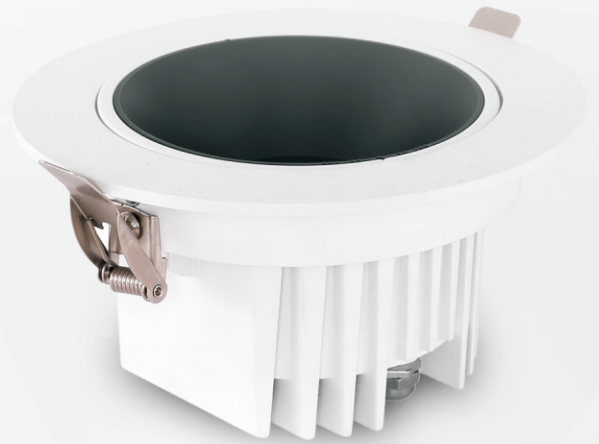

8W/12W/15W/20W

MAGIC Rotated Series Downlight

Cutout:140mm

Cutout:95mm

Cutout:120mm

Cutout:75mm

MAGIC Rotated Series LED Downlight

Introducing our latest innovation in lighting technology – LED deep anti-glare downlights. This revolutionary product perfectly combines functionality and beauty, making it ideal for a variety of interior lighting needs. With the option to connect to a cellular network, this downlight offers a level of connectivity and control unmatched in the industry.

Product Specification

Model Name	MAGIC Rotated LED Downlight 8W 15-55D Adjustable	MAGIC Rotated LED Downlight 12W 15-55D Adjustable	MAGIC Rotated LED Downlight 15W 15-55D Adjustable	MAGIC Rotated LED Downlight 20W 15-55D Adjustable
Net Power (Watts)	8W	12W	15W	20W
Lamp Efficacy	Up to 100lm/W			
Total Lumen Flux (Lm)	Up to 800lm	Up to 1200lm	Up to 1500lm	Up to 2000lm
LED Brand	Cree		Bridgelux	
CCT	2700K/3000K/4000K(Option)			
CRI	80CRI/90CRI/98CRI			
Optic Options	15°-55° (angle adjustment)			
Reflector Options	White			
UGR	<19			
IP Rating	IP20			
Lifespan	50000hours			
Driver	HEP			
Input Voltage	AC100-240V 50-60HZ			
PF	0.9 Typical			
Non-dim or Dimmable	Option			
DALI&0-10V &Intelligent	Option			
Lamp Body Material	PC, Aluminum			
Operating Temperature	-20°C ~ +50°C			
Dimensions(mm)	φ85*54	φ110*64	φ140*71	φ160*80
CUT-OUT	φ75mm	φ95mm	φ120mm	φ140mm
Certificates	SAA, C-Tick, CE, RoHS			

Models (Sku Code Example)

DSM - D85 - D - W - 27K - F1555 - R

Model	Size	Driver	Colour	CCT	Beam Angle	Technology
DSM	D85 Trim diameter 85mm D110 Trim diameter 110mm D140 Trim diameter 140mm D160 Trim diameter 160mm	D Dimmable N Non-dimmable	W White trim	27K (2700K) 3K (3000K) 4K (4000K)	F1555 15°~ 55° adjustable	R Rotated S Standard

More examples

DSM-D85DW27KF1555-R

(85mm Diameter Trim/Dimmable / White Trim/ 2700K / 15-55D adjustable / Roatated)

DSM-D160NW4KF1555-R

(160mm Diameter Trim/Non-Dimmable / White Trim/ 4000K / 15-55D Adjustable / Roatated)