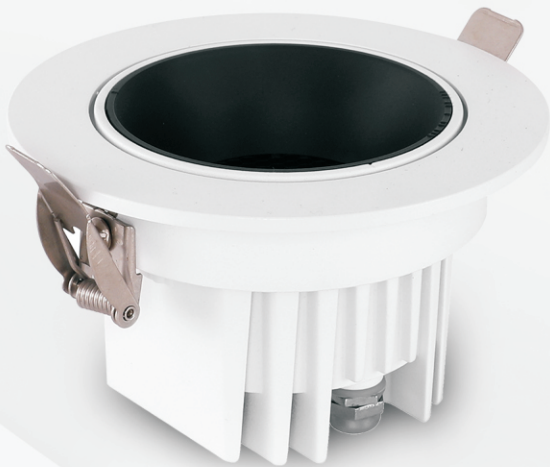

8W/12W/15W/20W

MAGIC Rotated Series Downlight

Cutout:140mm

Cutout:95mm

Cutout:120mm

Cutout:75mm

MAGIC Rotated Series LED Downlight

Introducing our latest innovation in lighting technology – LED deep anti-glare downlights. This revolutionary product perfectly combines functionality and beauty, making it ideal for a variety of interior lighting needs. With the option to connect to a cellular network, this downlight offers a level of connectivity and control unmatched in the industry.

Product Specification

Model Name	MAGIC Rotated LED Downlight 8W 15-55D Adjustable	MAGIC Rotated LED Downlight 12W 15-55D Adjustable	MAGIC Rotated LED Downlight 15W 15-55D Adjustable	MAGIC Rotated LED Downlight 20W 15-55D Adjustable
Net Power (Watts)	8W	12W	15W	20W
Lamp Efficacy	Up to 100lm/W			
Total Lumen Flux (Lm)	Up to 800lm	Up to 1200lm	Up to 1500lm	Up to 2000lm
LED Brand	Cree		Bridgelux	
CCT	2700K/3000K/4000K(Option)			
CRI	80CRI/90CRI/98CRI			
Optic Options	15°-55° (angle adjustment)			
Reflector Options	White			
UGR	<19			
IP Rating	IP20			
Lifespan	50000hours			
Driver	HEP			
Input Voltage	AC100-240V 50-60HZ			
PF	0.9 Typical			
Non-dim or Dimmable	Option			
DALI&0-10V &Intelligent	Option			
Lamp Body Material	PC, Aluminum			
Operating Temperature	-20°C ~ +50°C			
Dimensions(mm)	φ85*54	φ110*64	φ140*71	φ160*80
CUT-OUT	φ75mm	φ95mm	φ120mm	φ140mm
Certificates	SAA, C-Tick, CE, RoHS			

Models (Sku Code Example)

DSM - D85 - D - W - 27K - F1555 - R

Model	Size	Driver	Colour	CCT	Beam Angle	Technology
DSM	D85 Trim diameter 85mm D110 Trim diameter 110mm D140 Trim diameter 140mm D160 Trim diameter 160mm	D Dimmable N Non-dimmable	W White trim	27K (2700K) 3K (3000K) 4K (4000K)	F1555 15°~ 55° adjustable	R Rotated S Standard

More examples

DSM-D85DW27KF1555-R

(85mm Diameter Trim/Dimmable / White Trim/ 2700K / 15-55D adjustable / Roatated)

DSM-D160NW4KF1555-R

(160mm Diameter Trim/Non-Dimmable / White Trim/ 4000K / 15-55D Adjustable / Roatated)