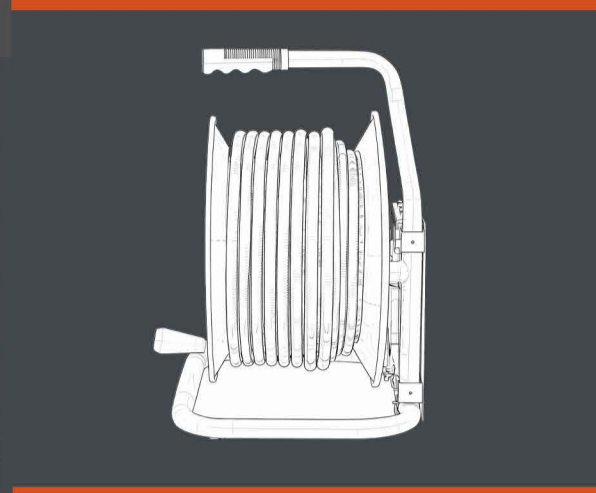

T1 Hose reel

Hose reel

T1

Hose diameter : 1/4 3/8 5/16

Maximum pressure : <300bar/4350psi

Weight : 5.5kg without wrapping the pipe

Flow range : 15-70lpm

made in China

1 year warranty

Single person operation

V9 1 ORG. W* V :S SWV!) B1 6GR WS1 :E \ ! R:GWS S1W:E7 S

THE REEL DEVICE CAN BE USED IN MULTIPLE LOCATIONS

AMJET provides radio-controlled sewer jetting systems and pipe cleaning tools, built with European standards for professionals.