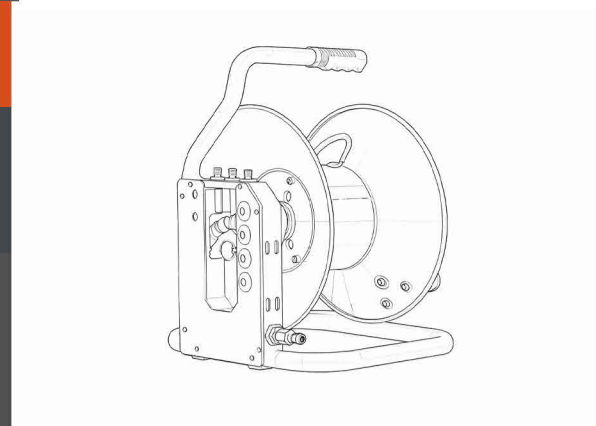

T1 Hose reel

Hose reel

T1

Hose diameter : 1/4 3/8 5/16

Maximum pressure : <300bar/4350psi

Weight : 5.5kg without wrapping the pipe

Flow range : 15-70lpm

made in China

1 year warranty

Single person operation

V9 1 ORG. W* V :S SWV!) B1 6GR WS1 :E \ ! R:GWS S1W:E7 S

THE REEL DEVICE CAN BE USED IN MULTIPLE LOCATIONS

AMJET provides radio-controlled sewer jetting systems and pipe cleaning tools, built with European standards for professionals.