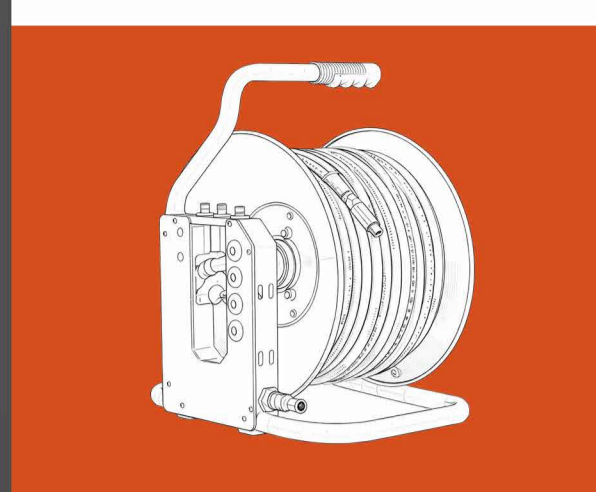

T1 Hose reel

Hose reel

T1

Hose diameter : 1/4 3/8 5/16

Maximum pressure : <300bar/4350psi

Weight : 5.5kg without wrapping the pipe

Flow range : 15-70lpm

made in China

1 year warranty

Single person operation

V9 1 ORG. W* V :S SWV!) B1 6GR WS1 :E \ ! R:GWS S1W:E7 S

THE REEL DEVICE CAN BE USED IN MULTIPLE LOCATIONS

AMJET provides radio-controlled sewer jetting systems and pipe cleaning tools, built with European standards for professionals.