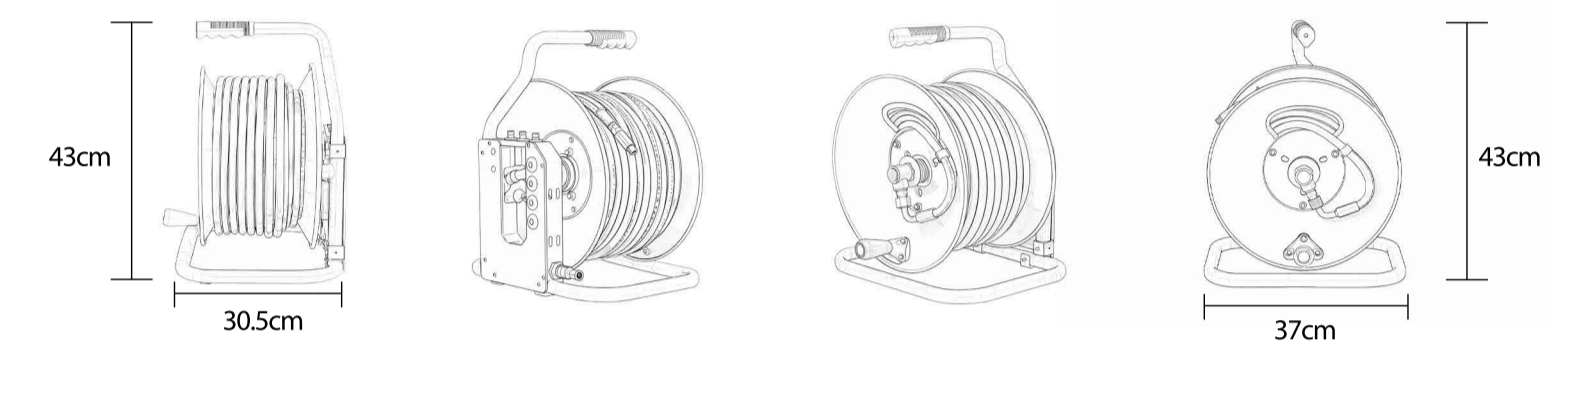

T1 Hose reel

Hose reel

T1

Hose diameter : 1/4 3/8 5/16

Maximum pressure : <300bar/4350psi

Weight : 5.5kg without wrapping the pipe

Flow range : 15-70lpm

made in China

1 year warranty

Single person operation

V9 1 ORG. W* V :S SWV!) B1 6GR WS1 :E \ ! R:GWS S1W:E7 S

THE REEL DEVICE CAN BE USED IN MULTIPLE LOCATIONS

AMJET provides radio-controlled sewer jetting systems and pipe cleaning tools, built with European standards for professionals.