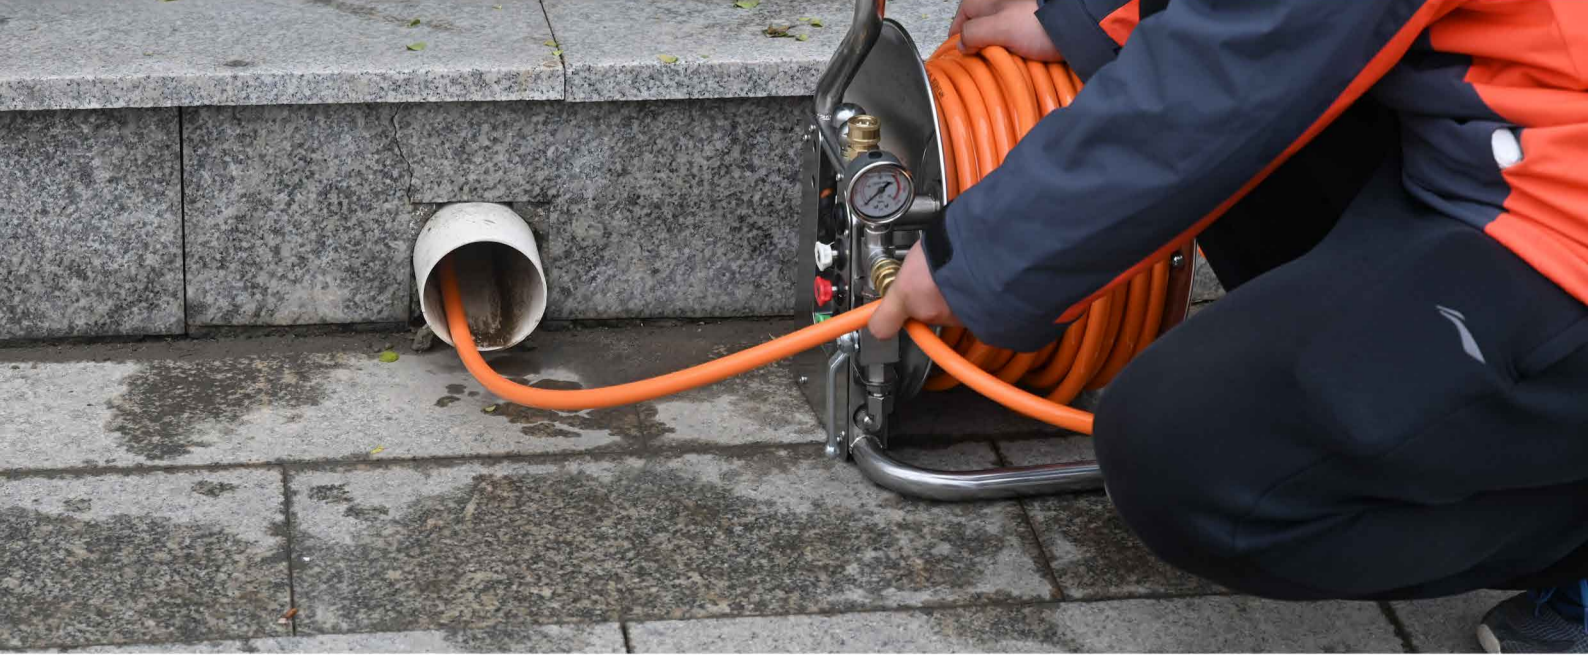

T1 Hose reel

Hose reel

T1

Hose diameter : 1/4 3/8 5/16

Maximum pressure : <300bar/4350psi

Weight : 5.5kg without wrapping the pipe

Flow range : 15-70lpm

made in China

1 year warranty

Single person operation

V9 1 ORG. W* V :S SWV!) B1 6GR WS1 :E \ ! R:GWS S1W:E7 S

THE REEL DEVICE CAN BE USED IN MULTIPLE LOCATIONS

AMJET provides radio-controlled sewer jetting systems and pipe cleaning tools, built with European standards for professionals.