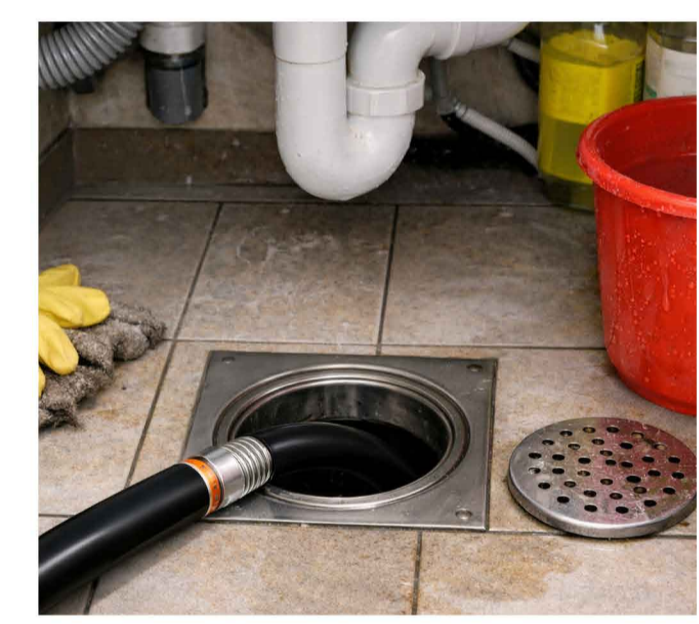

T1 Hose reel

Hose reel

T1

Hose diameter : 1/4 3/8 5/16

Maximum pressure : <300bar/4350psi

Weight : 5.5kg without wrapping the pipe

Flow range : 15-70lpm

made in China

1 year warranty

Single person operation

V9 1 ORG. W* V :S SWV!) B1 6GR WS1 :E \ ! R:GWS S1W:E7 S

THE REEL DEVICE CAN BE USED IN MULTIPLE LOCATIONS

AMJET provides radio-controlled sewer jetting systems and pipe cleaning tools, built with European standards for professionals.