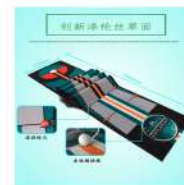

Printed Putting Mats 印花推杆练习垫 Customized Size & Pattern接受定制尺寸与图案

7mm polyester turf + PVC backing, reachig RoHs standards
7mm 涤纶丝毯面+环保PVC背胶, 产品达到RoHs检测标准