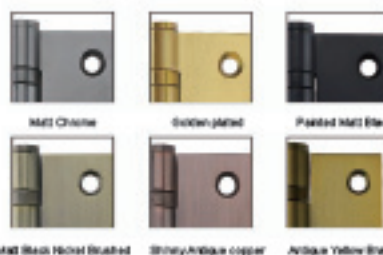

Specification:

4 x 3 x 2.2mm
(101.6 x 101.6 x 2.2 x Φ 12mm)

4 x 4 x 2.5mm
(101.6 x 101.6 x 2.5 x Φ 12mm)

4 x 4 x 2.5mm
(101.6 x 101.6 x 3 x Φ 16mm)

Mat Black Nickel Brushed Golden plated Painted Mat Black
Mat Black Nickel Brushed Shiny/Antique copper Antique Yellow Brass

3" STAINLESS STEEL DOOR HINGE

Bearing : 4BB **HZ01022001**

Specification:

6 x 3.5 x 3mm
(150mm x 89mm x 3.0mm x Φ 16mm)

4" STAINLESS STEEL DOOR HINGE

Bearing : 1BB **L03250102202**

Specification:

(125mm x 85mm x 2.3mm x Φ 15mm)