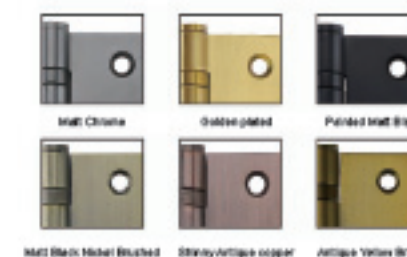

www.monsoonhardware.com

3" STAINLESS STEEL DOOR HINGE

Bearing : 2BB
Specification: **L03250100801**
3 x 2 x 2.0mm
(75mm x 50mm x 2.0mm x Φ 8.7mm)
3 x 2 x 2.5mm
(75mm x 50mm x 2.5mm x Φ8.7mm)

4" STAINLESS STEEL DOOR HINGE

Bearing : 2BB
Specification: **L03250100901**
4 x 3 x 2.0mm
(100mm x 75mm x 2.0mm x Φ12mm)
4 x 3 x 2.5mm
(100mm x 75mm x 2.5mm x Φ13.5mm)
4 x 3 x 3.0mm
(100mm x 75mm x 3.0mm x Φ14mm)

Bearing : 2BB
Specification: **L03250100802**
3 x 2 x 2.0mm
(75mm x 50mm x 2.0mm x Φ 8.7mm)
3 x 2 x 2.5mm
(75mm x 50mm x 2.5mm x Φ8.7mm)

Bearing : 2BB
Specification: **L03250100902**
5 x 3 x 2.0mm
(125mm x 75mm x 2.0mm x Φ12mm)
5 x 3 x 2.5mm
(125mm x 75mm x 2.5mm x Φ13.5mm)
5 x 3 x 3.0mm
(125mm x 75mm x 3.0mm x Φ14mm)

3" STAINLESS STEEL DOOR HINGE