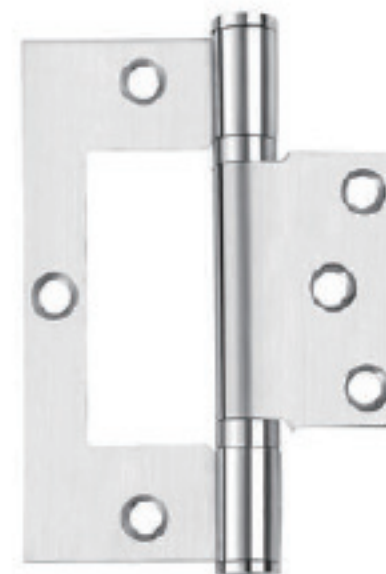

▶ P28-P29

Door Stopper

▶ P30

DOOR ACCESSORIES

Door fitting accessories, as an integral part of the door, not only enhance the aesthetics of the door but also improve its safety and durability.

Quality hardware ensures smooth opening and closing of the door, bringing convenience and comfort to home life.

www.monsoonhardware.com

3" STAINLESS STEEL DOOR HINGE

Bearing : 2BB
Specification: **L03250100801**
3 x 2 x 2.0mm
(75mm x 50mm x 2.0mm x Φ 8.7mm)
3 x 2 x 2.5mm
(75mm x 50mm x 2.5mm x Φ8.7mm)

4" STAINLESS STEEL DOOR HINGE

Bearing : 2BB
Specification: **L03250100901**
4 x 3 x 2.0mm
(100mm x 75mm x 2.0mm x Φ12mm)
4 x 3 x 2.5mm
(100mm x 75mm x 2.5mm x Φ13.5mm)
4 x 3 x 3.0mm
(100mm x 75mm x 3.0mm x Φ14mm)

Bearing : 2BB
Specification: **L03250100802**
3 x 2 x 2.0mm
(75mm x 50mm x 2.0mm x Φ 8.7mm)
3 x 2 x 2.5mm
(75mm x 50mm x 2.5mm x Φ8.7mm)

Bearing : 2BB
Specification: **L03250100902**
5 x 3 x 2.0mm
(125mm x 75mm x 2.0mm x Φ12mm)
5 x 3 x 2.5mm
(125mm x 75mm x 2.5mm x Φ13.5mm)
5 x 3 x 3.0mm
(125mm x 75mm x 3.0mm x Φ14mm)

3" STAINLESS STEEL DOOR HINGE