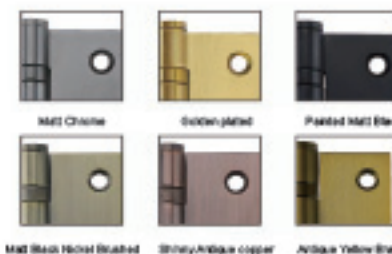

3" STAINLESS STEEL DOOR HINGE

Bearing : 4BB **HZ01022001**

Specification:

6 x 3.5 x 3mm
(150mm x 89mm x 3.0mm x Φ 16mm)

4" STAINLESS STEEL DOOR HINGE

Bearing : 1BB **L03250102202**

Specification:

(125mm x 85mm x 2.3mm x Φ 15mm)

Bearing : 2BB **HZ01023001**

Specification:

4 x 4 x 3mm
(101.6mm x 101.6mm x 3.0mm x Φ 14.5mm)

Bearing : 4BB **L03250102502**

Specification:

4 x 3.5 x 3mm
(100mm x 87mm x 3mm x Φ 16.5mm)

5" 4BB LRON DOOR HINGE