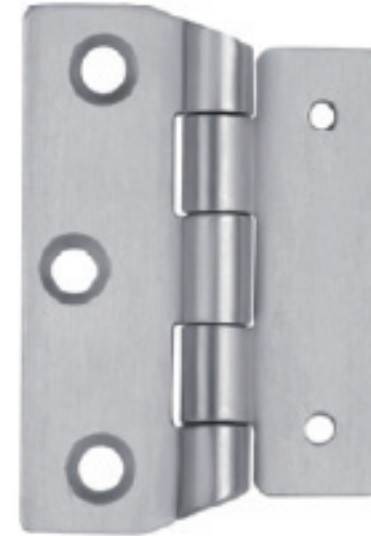

3" STAINLESS STEEL DOOR HINGE

Bearing : 4BB **HZ01022001**

Specification:

6 x 3.5 x 3mm
(150mm x 89mm x 3.0mm x Φ 16mm)

4" STAINLESS STEEL DOOR HINGE

Bearing : 1BB **L03250102202**

Specification:

(125mm x 85mm x 2.3mm x Φ 15mm)

Bearing : 2BB **HZ01023001**

Specification:

4 x 4 x 3mm
(101.6mm x 101.6mm x 3.0mm x Φ 14.5mm)

Bearing : 4BB **L03250102502**

Specification:

4 x 3.5 x 3mm
(100mm x 87mm x 3mm x Φ 16.5mm)

5" 4BB LRON DOOR HINGE

Bearing : 4BB **LO29601056001**
Specification:
5 x 3 x 2.5mm
(124.8mm x 73.2mm x 2.15mm x Φ 12mm)

2.5" STAINLESS STEEL DOOR HINGE

Bearing : 0BB **LO29601067001**
Specification:
(64mm x 44mm x 2.0mm)

Bearing : 2BB **HZO1023001**
Specification:
(25mm x 25mm x 0.6mm)