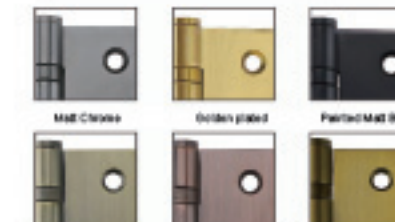

Bearing : 2BB **LO3250101202**

Specification:

4 x 3 x 2.2mm
(101.6 x 101.6 x 2.2 x Φ 12mm)

4 x 4 x 2.5mm
(101.6 x 101.6 x 2.5 x Φ 12mm)

4 x 4 x 2.5mm
(101.6 x 101.6 x 3 x Φ 16mm)