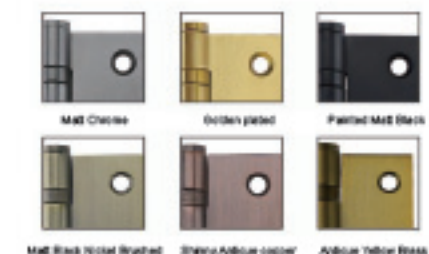

Bearing : 4BB **LO3250102502**
Specification:
4 x 3.5 x 3mm
(100mm x 87mm x 3mm x Φ 16.5mm)