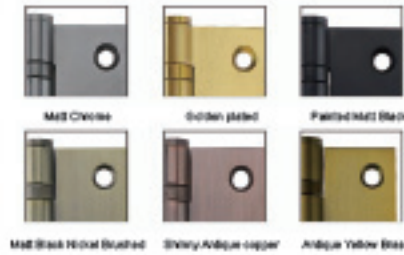

3" STAINLESS STEEL DOOR HINGE

Bearing : 4BB **HZ01022001**

Specification:

6 x 3.5 x 3mm
(150mm x 89mm x 3.0mm x Φ 16mm)

4" STAINLESS STEEL DOOR HINGE

Bearing : 1BB **L03250102202**

Specification:

(125mm x 85mm x 2.3mm x Φ 15mm)

Bearing : 2BB **HZ01023001**

Specification:

4 x 4 x 3mm
(101.6mm x 101.6mm x 3.0mm x Φ 14.5mm)

Bearing : 4BB **L03250102502**

Specification:

4 x 3.5 x 3mm
(100mm x 87mm x 3mm x Φ 16.5mm)

5" 4BB LRON DOOR HINGE

Bearing : 4BB **LO29601056001**
Specification:
5 x 3 x 2.5mm
(124.8mm x 73.2mm x 2.15mm x Φ 12mm)

2.5" STAINLESS STEEL DOOR HINGE

Bearing : 0BB **LO29601067001**
Specification:
(64mm x 44mm x 2.0mm)

Bearing : 2BB **HZO1023001**
Specification:
(25mm x 25mm x 0.6mm)