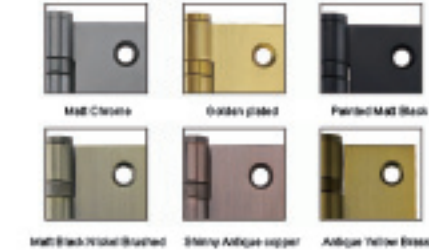

3" STAINLESS STEEL DOOR HINGE

Bearing : 4BB **HZ01022001**

Specification:

6 x 3.5 x 3mm
(150mm x 89mm x 3.0mm x Φ 16mm)

4" STAINLESS STEEL DOOR HINGE

Bearing : 1BB **L03250102202**

Specification:

(125mm x 85mm x 2.3mm x Φ 15mm)

Bearing : 2BB **HZ01023001**

Specification:

4 x 4 x 3mm
(101.6mm x 101.6mm x 3.0mm x Φ 14.5mm)

Bearing : 4BB **L03250102502**

Specification:

4 x 3.5 x 3mm
(100mm x 87mm x 3mm x Φ 16.5mm)

5" 4BB LRON DOOR HINGE

Bearing : 4BB **LO29601056001**
Specification:
5 x 3 x 2.5mm
(124.8mm x 73.2mm x 2.15mm x Φ 12mm)

2.5" STAINLESS STEEL DOOR HINGE

Bearing : 0BB **LO29601067001**
Specification:
(64mm x 44mm x 2.0mm)

Bearing : 2BB **HZO1023001**
Specification:
(25mm x 25mm x 0.6mm)