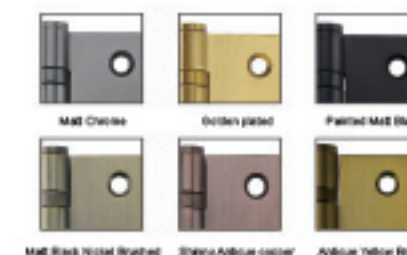

3" STAINLESS STEEL DOOR HINGE

Bearing : 4BB **HZ01022001**

Specification:

6 x 3.5 x 3mm
(150mm x 89mm x 3.0mm x Φ 16mm)

4" STAINLESS STEEL DOOR HINGE

Bearing : 1BB **L03250102202**

Specification:

(125mm x 85mm x 2.3mm x Φ 15mm)

Bearing : 2BB **HZ01023001**

Specification:

4 x 4 x 3mm
(101.6mm x 101.6mm x 3.0mm x Φ 14.5mm)

Bearing : 4BB **L03250102502**

Specification:

4 x 3.5 x 3mm
(100mm x 87mm x 3mm x Φ 16.5mm)

5" 4BB LRON DOOR HINGE