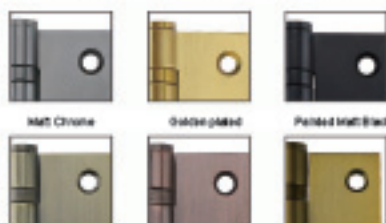

Bearing : 0BB **HZ01029001**

Specification:

3 x 2.5 x 2.0mm
(76.2mm x 63.5mm x 2.0mm x Φ 11mm)

3 x 3 x 2.0mm
(76.2mm x 76.2mm x 2.0mm x Φ 11mm)