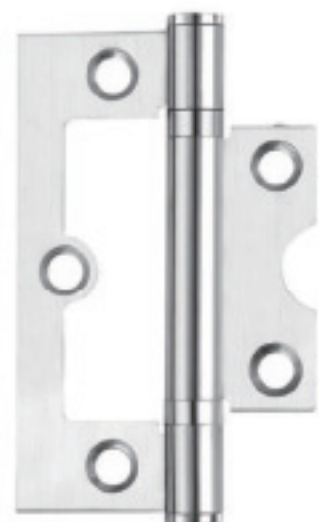

▶ P28-P29

Door Stopper

▶ P30

DOOR ACCESSORIES

Door fitting accessories, as an integral part of the door, not only enhance the aesthetics of the door but also improve its safety and durability.

Quality hardware ensures smooth opening and closing of the door, bringing convenience and comfort to home life.

www.monsoonhardware.com

3" STAINLESS STEEL DOOR HINGE

Bearing : 2BB
Specification: **L03250100801**
3 x 2 x 2.0mm
(75mm x 50mm x 2.0mm x Φ 8.7mm)
3 x 2 x 2.5mm
(75mm x 50mm x 2.5mm x Φ8.7mm)

4" STAINLESS STEEL DOOR HINGE

Bearing : 2BB
Specification: **L03250100901**
4 x 3 x 2.0mm
(100mm x 75mm x 2.0mm x Φ12mm)
4 x 3 x 2.5mm
(100mm x 75mm x 2.5mm x Φ13.5mm)
4 x 3 x 3.0mm
(100mm x 75mm x 3.0mm x Φ14mm)

Bearing : 2BB
Specification: **L03250100802**
3 x 2 x 2.0mm
(75mm x 50mm x 2.0mm x Φ 8.7mm)
3 x 2 x 2.5mm
(75mm x 50mm x 2.5mm x Φ8.7mm)

Bearing : 2BB
Specification: **L03250100902**
5 x 3 x 2.0mm
(125mm x 75mm x 2.0mm x Φ12mm)
5 x 3 x 2.5mm
(125mm x 75mm x 2.5mm x Φ13.5mm)
5 x 3 x 3.0mm
(125mm x 75mm x 3.0mm x Φ14mm)

3" STAINLESS STEEL DOOR HINGE