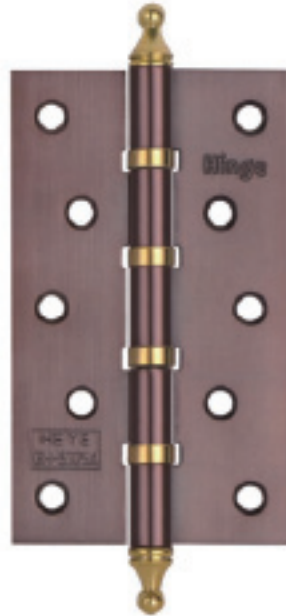

3" STAINLESS STEEL DOOR HINGE

Bearing : 4BB **HZ01022001**

Specification:

6 x 3.5 x 3mm
(150mm x 89mm x 3.0mm x Φ 16mm)

4" STAINLESS STEEL DOOR HINGE

Bearing : 1BB **L03250102202**

Specification:

(125mm x 85mm x 2.3mm x Φ 15mm)

Bearing : 2BB **HZ01023001**

Specification:

4 x 4 x 3mm
(101.6mm x 101.6mm x 3.0mm x Φ 14.5mm)

Bearing : 4BB **L03250102502**

Specification:

4 x 3.5 x 3mm
(100mm x 87mm x 3mm x Φ 16.5mm)

5" 4BB LRON DOOR HINGE

Bearing : 4BB **LO29601056001**
Specification:
5 x 3 x 2.5mm
(124.8mm x 73.2mm x 2.15mm x Φ 12mm)

2.5" STAINLESS STEEL DOOR HINGE

Bearing : 0BB **LO29601067001**
Specification:
(64mm x 44mm x 2.0mm)

Bearing : 2BB **HZO1023001**
Specification:
(25mm x 25mm x 0.6mm)

Bearing : 4BB **LO3250102502**
Specification:
4 x 3.5 x 3mm
(100mm x 87mm x 3mm x Φ 16.5mm)

▶ ALUMINUM DOOR HANDLE SERIES

▶ L61140100201

▶ L61140100202

▶ L61140100203

▶ L61140100204

▶ L61140100205

▶ L61140100206