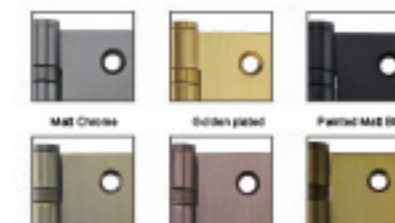

Bearing : 2BB **LO3250101201**

Specification:

4 x 3 x 2.2mm
(101.6 x 101.6 x 2.2 x Φ 12mm)

4 x 4 x 2.5mm
(101.6 x 101.6 x 2.5 x Φ 12mm)

4 x 4 x 2.5mm
(101.6 x 101.6 x 3 x Φ 16mm)