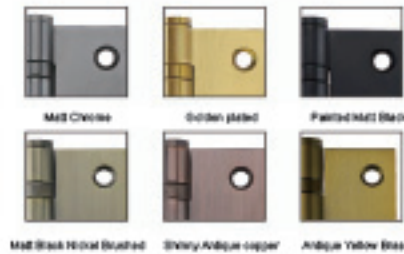

3" STAINLESS STEEL DOOR HINGE

Bearing : 4BB **HZ01022001**

Specification:

6 x 3.5 x 3mm
(150mm x 89mm x 3.0mm x Φ 16mm)

4" STAINLESS STEEL DOOR HINGE

Bearing : 1BB **L03250102202**

Specification:

(125mm x 85mm x 2.3mm x Φ 15mm)

Bearing : 2BB **HZ01023001**

Specification:

4 x 4 x 3mm
(101.6mm x 101.6mm x 3.0mm x Φ 14.5mm)

Bearing : 4BB **L03250102502**

Specification:

4 x 3.5 x 3mm
(100mm x 87mm x 3mm x Φ 16.5mm)

5" 4BB LRON DOOR HINGE

Bearing : 4BB **LO29601056001**
Specification:
5 x 3 x 2.5mm
(124.8mm x 73.2mm x 2.15mm x Φ 12mm)

2.5" STAINLESS STEEL DOOR HINGE

Bearing : 0BB **LO29601067001**
Specification:
(64mm x 44mm x 2.0mm)

Bearing : 2BB **HZO1023001**
Specification:
(25mm x 25mm x 0.6mm)