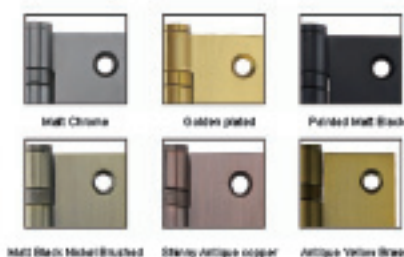

▶ P28-P29

Door Stopper

▶ P30

DOOR ACCESSORIES

Door fitting accessories, as an integral part of the door, not only enhance the aesthetics of the door but also improve its safety and durability.

Quality hardware ensures smooth opening and closing of the door, bringing convenience and comfort to home life.

www.monsoonhardware.com

3" STAINLESS STEEL DOOR HINGE

Bearing : 2BB
Specification: **L03250100801**
3 x 2 x 2.0mm
(75mm x 50mm x 2.0mm x Φ 8.7mm)
3 x 2 x 2.5mm
(75mm x 50mm x 2.5mm x Φ8.7mm)

4" STAINLESS STEEL DOOR HINGE