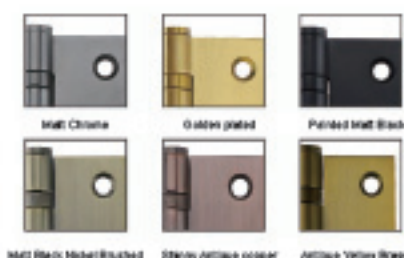

www.monsoonhardware.com

3" STAINLESS STEEL DOOR HINGE

Bearing : 2BB
Specification: **L03250100801**
3 x 2 x 2.0mm
(75mm x 50mm x 2.0mm x Φ 8.7mm)
3 x 2 x 2.5mm
(75mm x 50mm x 2.5mm x Φ8.7mm)

4" STAINLESS STEEL DOOR HINGE

Bearing : 2BB
Specification: **L03250100901**
4 x 3 x 2.0mm
(100mm x 75mm x 2.0mm x Φ12mm)
4 x 3 x 2.5mm
(100mm x 75mm x 2.5mm x Φ13.5mm)
4 x 3 x 3.0mm
(100mm x 75mm x 3.0mm x Φ14mm)

Bearing : 2BB
Specification: **L03250100802**
3 x 2 x 2.0mm
(75mm x 50mm x 2.0mm x Φ 8.7mm)
3 x 2 x 2.5mm
(75mm x 50mm x 2.5mm x Φ8.7mm)

Bearing : 2BB
Specification: **L03250100902**
5 x 3 x 2.0mm
(125mm x 75mm x 2.0mm x Φ12mm)
5 x 3 x 2.5mm
(125mm x 75mm x 2.5mm x Φ13.5mm)
5 x 3 x 3.0mm
(125mm x 75mm x 3.0mm x Φ14mm)

3" STAINLESS STEEL DOOR HINGE