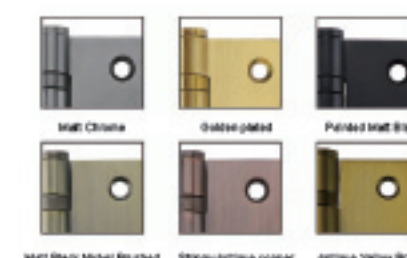

www.monsoonhardware.com

3" STAINLESS STEEL DOOR HINGE

Bearing : 2BB
Specification: **L03250100801**
3 x 2 x 2.0mm
(75mm x 50mm x 2.0mm x Φ 8.7mm)
3 x 2 x 2.5mm
(75mm x 50mm x 2.5mm x Φ8.7mm)

4" STAINLESS STEEL DOOR HINGE

Bearing : 2BB
Specification: **L03250100901**
4 x 3 x 2.0mm
(100mm x 75mm x 2.0mm x Φ12mm)
4 x 3 x 2.5mm
(100mm x 75mm x 2.5mm x Φ13.5mm)
4 x 3 x 3.0mm
(100mm x 75mm x 3.0mm x Φ14mm)

Bearing : 2BB
Specification: **L03250100802**
3 x 2 x 2.0mm
(75mm x 50mm x 2.0mm x Φ 8.7mm)
3 x 2 x 2.5mm
(75mm x 50mm x 2.5mm x Φ8.7mm)

Bearing : 2BB
Specification: **L03250100902**
5 x 3 x 2.0mm
(125mm x 75mm x 2.0mm x Φ12mm)
5 x 3 x 2.5mm
(125mm x 75mm x 2.5mm x Φ13.5mm)
5 x 3 x 3.0mm
(125mm x 75mm x 3.0mm x Φ14mm)

3" STAINLESS STEEL DOOR HINGE