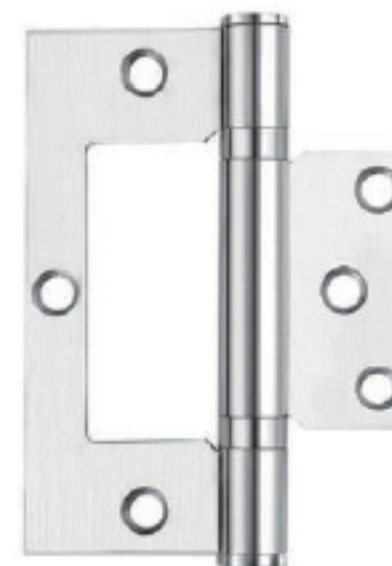

▶ P28-P29

Door Stopper

▶ P30

DOOR ACCESSORIES

Door fitting accessories, as an integral part of the door, not only enhance the aesthetics of the door but also improve its safety and durability.

Quality hardware ensures smooth opening and closing of the door, bringing convenience and comfort to home life.

www.monsoonhardware.com

3" STAINLESS STEEL DOOR HINGE

Bearing : 2BB
Specification: **L03250100801**
3 x 2 x 2.0mm
(75mm x 50mm x 2.0mm x Φ 8.7mm)
3 x 2 x 2.5mm
(75mm x 50mm x 2.5mm x Φ8.7mm)

4" STAINLESS STEEL DOOR HINGE

Bearing : 2BB
Specification: **L03250100901**
4 x 3 x 2.0mm
(100mm x 75mm x 2.0mm x Φ12mm)
4 x 3 x 2.5mm
(100mm x 75mm x 2.5mm x Φ13.5mm)
4 x 3 x 3.0mm
(100mm x 75mm x 3.0mm x Φ14mm)

Bearing : 2BB
Specification: **L03250100802**
3 x 2 x 2.0mm
(75mm x 50mm x 2.0mm x Φ 8.7mm)
3 x 2 x 2.5mm
(75mm x 50mm x 2.5mm x Φ8.7mm)

Bearing : 2BB
Specification: **L03250100902**
5 x 3 x 2.0mm
(125mm x 75mm x 2.0mm x Φ12mm)
5 x 3 x 2.5mm
(125mm x 75mm x 2.5mm x Φ13.5mm)
5 x 3 x 3.0mm
(125mm x 75mm x 3.0mm x Φ14mm)

3" STAINLESS STEEL DOOR HINGE