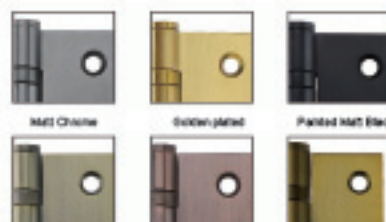

Bearing : 0BB **HZ01029002**

Specification:

3 x 2.5 x 2.0mm
(76.2mm x 63.5mm x 2.0mm x Φ 11mm)

3 x 3 x 2.0mm
(76.2mm x 76.2mm x 2.0mm x Φ 11mm)