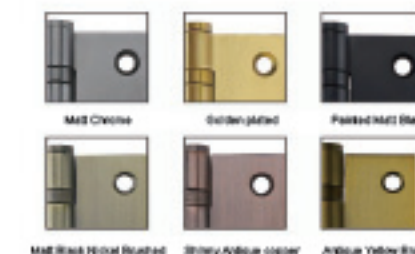

3" STAINLESS STEEL DOOR HINGE

Bearing : 4BB **HZ01022001**

Specification:

6 x 3.5 x 3mm
(150mm x 89mm x 3.0mm x Φ 16mm)

4" STAINLESS STEEL DOOR HINGE

Bearing : 1BB **L03250102202**

Specification:

(125mm x 85mm x 2.3mm x Φ 15mm)

Bearing : 2BB **HZ01023001**

Specification:

4 x 4 x 3mm
(101.6mm x 101.6mm x 3.0mm x Φ 14.5mm)

Bearing : 4BB **L03250102502**

Specification:

4 x 3.5 x 3mm
(100mm x 87mm x 3mm x Φ 16.5mm)

5" 4BB LRON DOOR HINGE

Bearing : 4BB **LO29601056001**
Specification:
5 x 3 x 2.5mm
(124.8mm x 73.2mm x 2.15mm x Φ 12mm)

2.5" STAINLESS STEEL DOOR HINGE

Bearing : 0BB **LO29601067001**
Specification:
(64mm x 44mm x 2.0mm)

Bearing : 2BB **HZO1023001**
Specification:
(25mm x 25mm x 0.6mm)