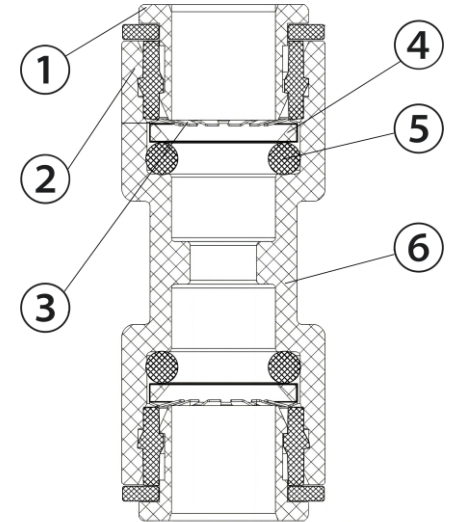

Microduct Straight Connector

DESCRIPTION

Microduct Straight connector, which guarantee a good performance. Transparent body allows verification of the microduct position inside. Safety clips, tamper evident, are pre-installed. Tested & comply with EN 50411-2-8.

MAIN FEATURES

- ① Safety clips pre-installed ② Push-fit system ③ Max Working Pressure: 25 bar

General data

Materials:	1.Collar	Polyacetal
	2.Sleeve	Polyacetal
	3.Lock Claw	Stainless steel
	4.Washer	Polyacetal
	5.Seal	EPDM
	6.Body	Polycarbonate
Fluid	Compressed air with blowing system	
Working pressure	15 Bar	
Working temperature	-20°C — +50°C	
Degree of protection	IP68	
Estimated life	25 years	
Standards	EN 50411-2-8 Rohs	
Microduct to connect	Polyethylene HDPE	
Microduct outer diameters	Φ3,Φ4,Φ5,Φ6,Φ7,Φ8,Φ10,Φ12,Φ14,Φ16,Φ18,Φ20	
Patent	Connectors patent	