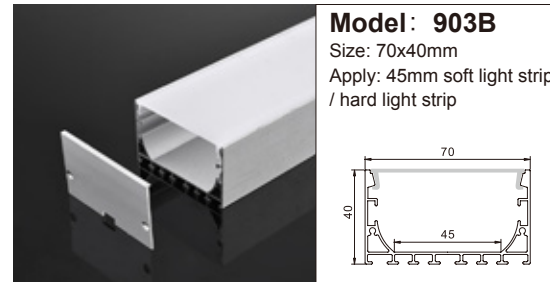

Model: 903B
Size: 70x40mm
Apply: 45mm soft light strip / hard light strip

Model: 15035
Size: 150x35mm
Apply: 147mm soft light strip / hard light strip

Model: 904B
Size: 80x40mm
Apply: 55mm soft light strip / hard light strip