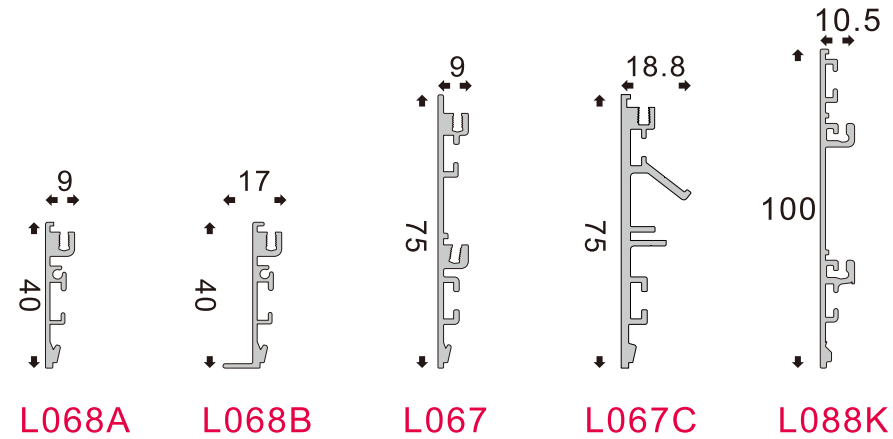

1312 Decorative Trim
1512 Decorative Trim
2012 Decorative Trim

BENDING DIRECTION
折弯方向

BENDING LINEAR LIGHT
折弯线性灯

BENTABLE PROFILE
可折弯型材

40-200 Width also can be customized

Both Aluminum Profiles And PC Covers Are Assembled,
With Customizable Width, Detachable For Maintenance.
Material Length: 2.9/3.5/4.1m
Minimum Bending Radius: Inner Dimension R≥120mm
Lamp Cover: PC Cover

L067

Available In 40/50/55/70/80/100mm Widths,
Compatible With CN901/CN902/067A/CN903
/CN904/CN905 Straight Bars For Versatile
Shaping & Cutting, With PC Cover Included.

L068A

Available In 40/50/70/80/100/120mm Widths,
Compatible With CN901B/CN902B/CN903B/CN904B
/CN905B/CN906B Straight Bars For Versatile
Shaping & Cutting, With Pc Cover Included.

L068B

Available In 40/50/70/80/100/120mm Widths,
Compatible With CN901A/CN902A/CN903A/CN904A
/CN905A/CN906A Straight Bars For Versatile
Shaping & Cutting, With Pc Cover Included.

L068G L068K 035 035B L067B