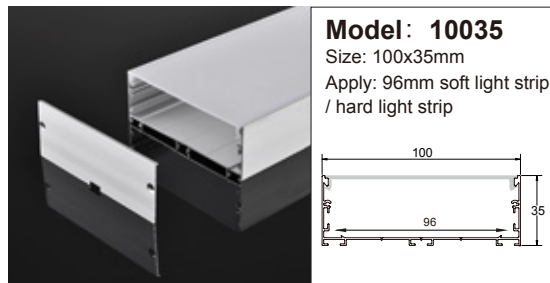

Model: 12035
Size: 120x35mm
Apply: 116mm soft light strip / hard light strip

OFFICE LIGHTING SERIES WITH INTEGRATED LIGHTING

明装办公灯系列

DOUBLE-LAYER OFFICE LIGHT SERIES

双层办公灯系列

Model: 10035
Size: 100x35mm
Apply: 96mm soft light strip / hard light strip