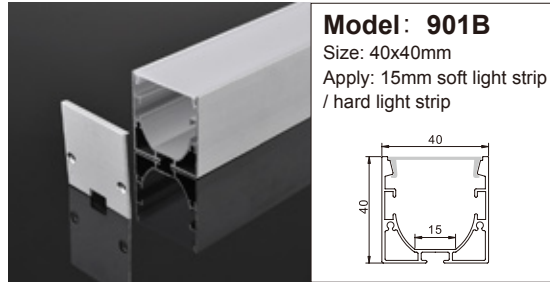

Model: 903B
Size: 70x40mm
Apply: 45mm soft light strip / hard light strip

Model: 15035
Size: 150x35mm
Apply: 147mm soft light strip / hard light strip

Model: 904B
Size: 80x40mm
Apply: 55mm soft light strip / hard light strip