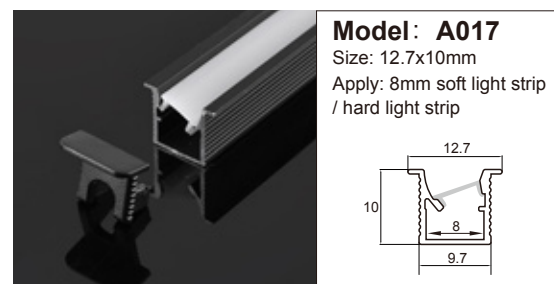

CLOTHES CABINET SERIES
衣櫥柜系列