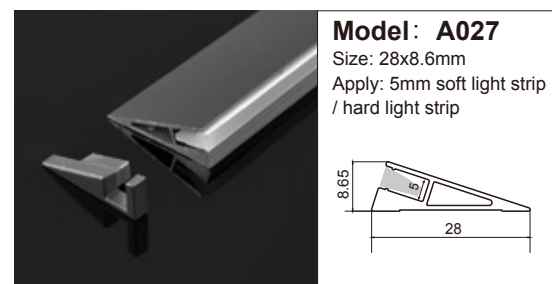

CLOTHES CABINET SERIES
衣櫥柜系列