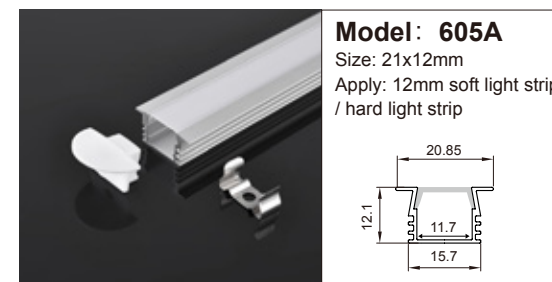

LINE SERIES FOR HIDDEN LAYERS

暗装款线条系列