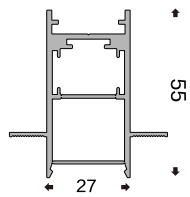

R20
Material Length: 3.06m
Minimum Bending Radius: R > 300
Magnetic Track For Side Bend Splint