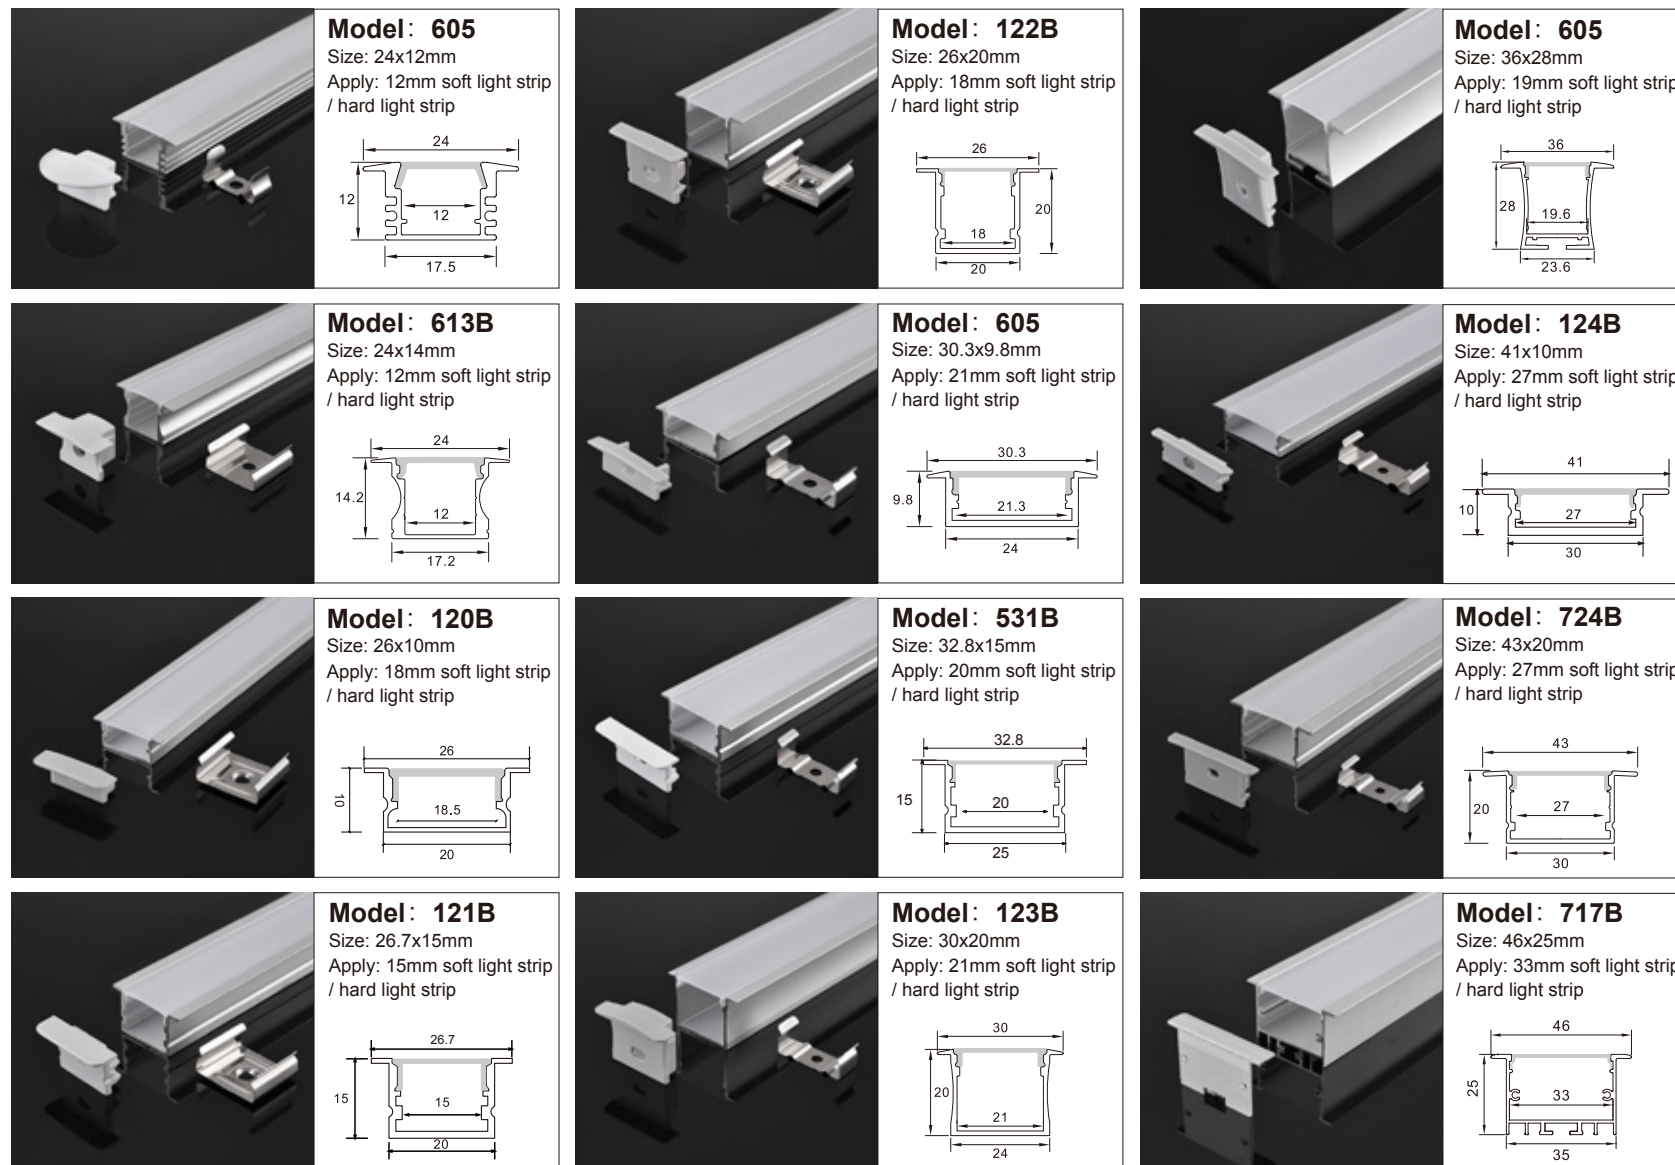

LINE SERIES FOR HIDDEN LAYERS

暗装款线条系列