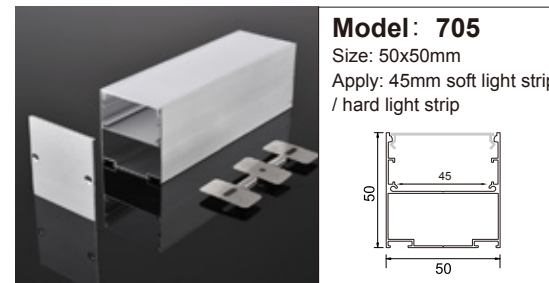

Model: 705A
Size: 50x50mm
Apply: 25mm soft light strip / hard light strip

Model: 705
Size: 50x50mm
Apply: 45mm soft light strip / hard light strip