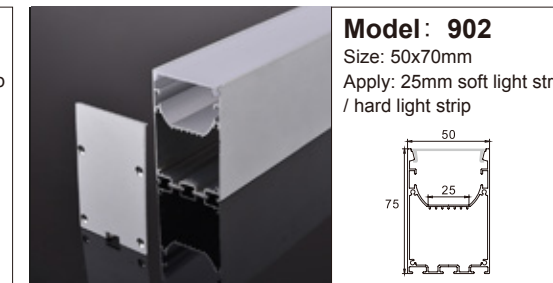

Model: 705
Size: 50x50mm
Apply: 45mm soft light strip / hard light strip

Model: 705A
Size: 50x50mm
Apply: 25mm soft light strip / hard light strip

Model: 903
Size: 70x75mm
Apply: 45mm soft light strip / hard light strip

Model: 902
Size: 50x70mm
Apply: 25mm soft light strip / hard light strip