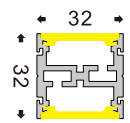

BENDING LINEAR LIGHT | STANDARD
折弯线性灯 库存标准尺寸

L078
Material Length: 2.9/3.5/4.1m
Minimum Bending Radius:
Side Bend R > 200mm
Inner And Outer Bend R > 200mm
Lamp Cover: PC/Silicone Cover