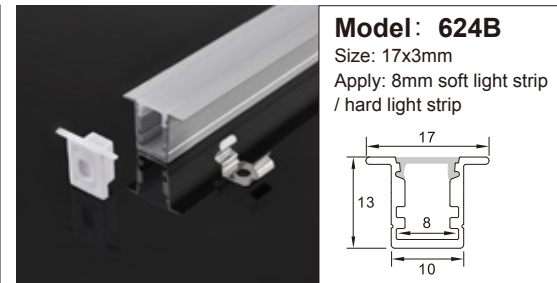

LINE SERIES FOR HIDDEN LAYERS

暗装款线条系列