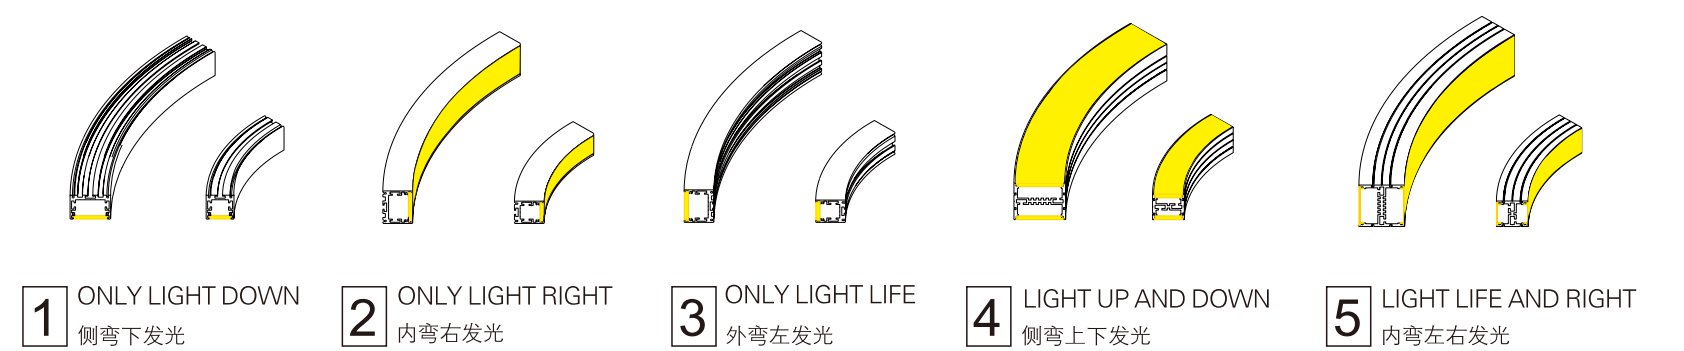

Model: 904
Size: 80x75mm
Apply: 55mm soft light strip / hard light strip

BENDING LINEAR LAMP SERIES

折弯线性灯系列

■ Aluminum Profile Kits

The function and application mode of linear aluminum kit breaks through the constraints of traditional lighting system. Lamps and building materials, decorative materials, clever fusion, to create a “space lighting integration” of the scene application, can realize more creative modeling.

1312 Decorative Trim
1512 Decorative Trim
2012 Decorative Trim

BENDING DIRECTION
折弯方向

BENDING LINEAR LIGHT
折弯线性灯

BENTABLE PROFILE
可折弯型材

40-200 Width also can be customized

Both Aluminum Profiles And PC Covers Are Assembled,
With Customizable Width, Detachable For Maintenance.
Material Length: 2.9/3.5/4.1m
Minimum Bending Radius: Inner Dimension R≥120mm
Lamp Cover: PC Cover