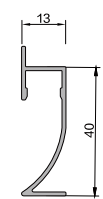

Rimless profile

HB1515
Material Length: 3.06m
Minimum Bending Radius: R > 400
Silicone Cover

HB2015
Material Length: 3.06m
Minimum Bending Radius: R > 400
With Silicone Cover

Skirting line

T40
Material Length: 3.06m
Minimum Bending Radius: R > 300
Silicone Cover/Ground Step
Reinforced Thickened PP/PC Cover