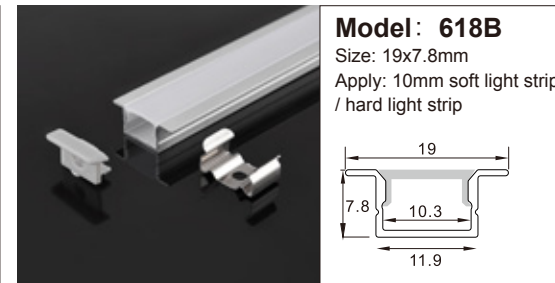

LINE SERIES FOR HIDDEN LAYERS

暗装款线条系列