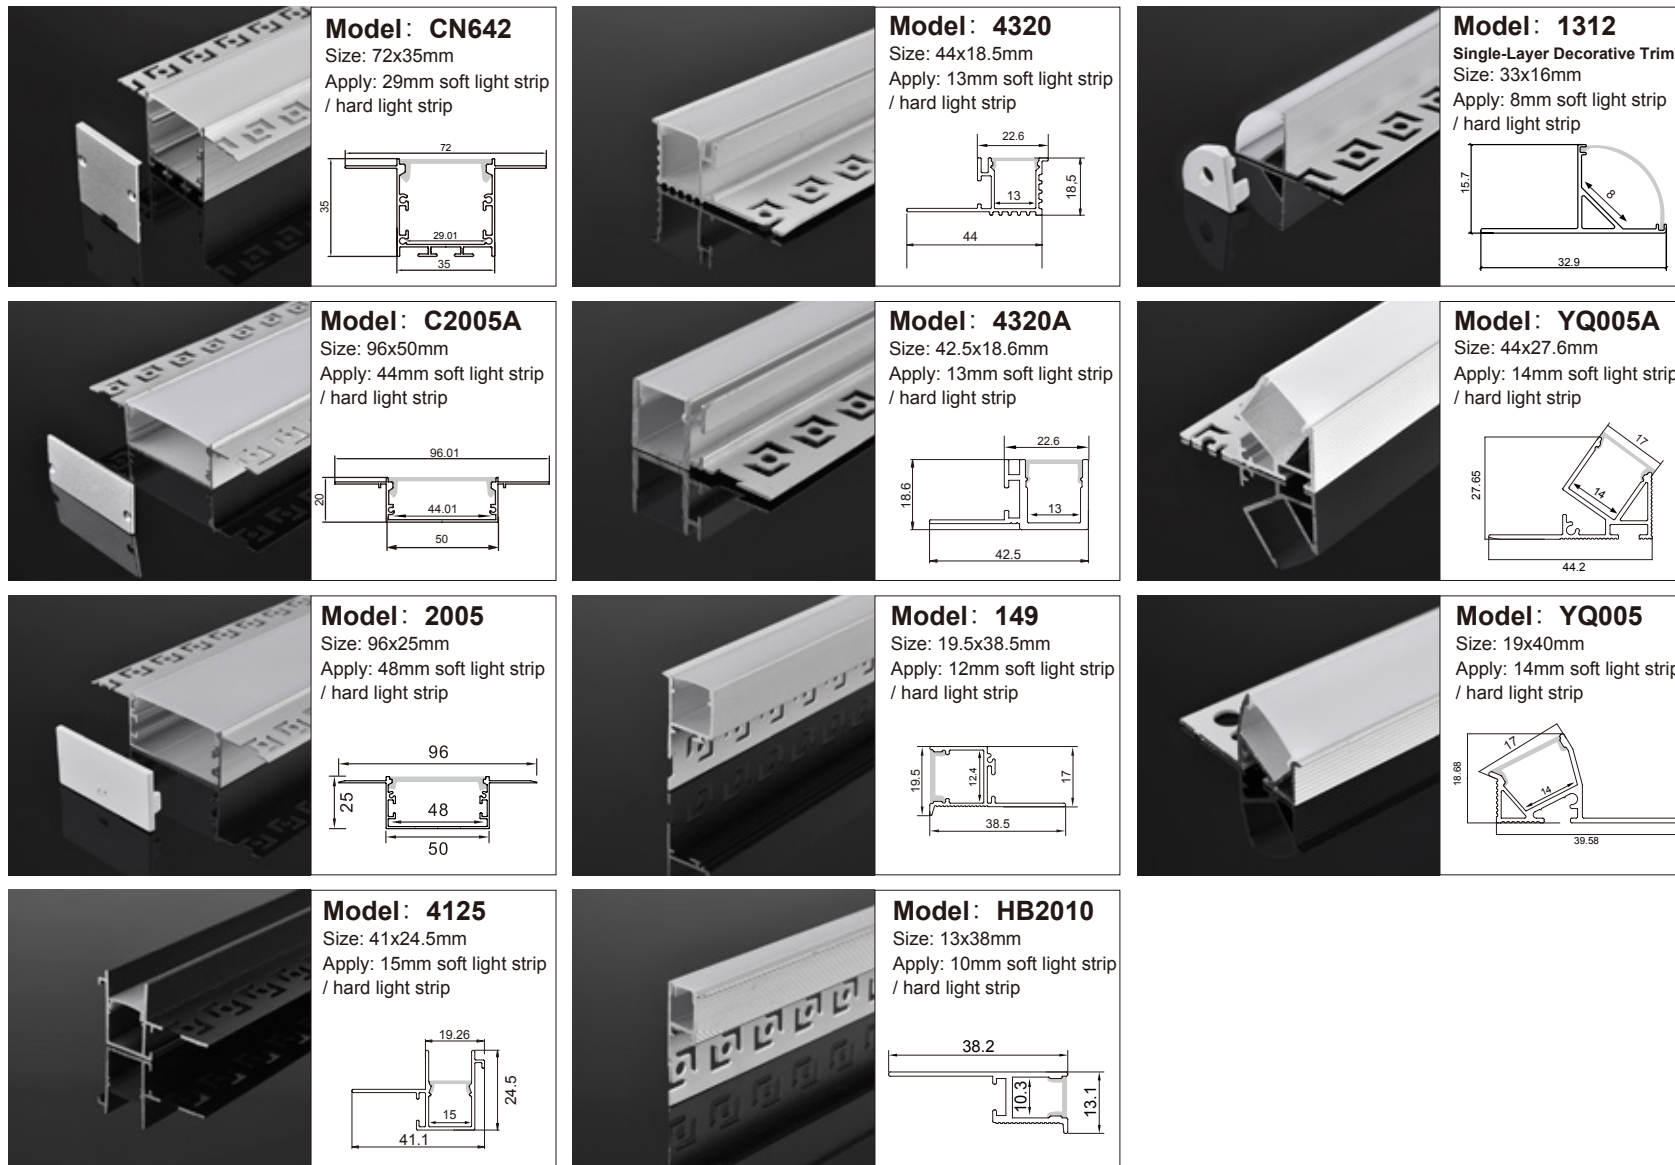

EMBEDDED LACE LINEAR
LIGHT SERIES
预埋花边线性灯系列

05