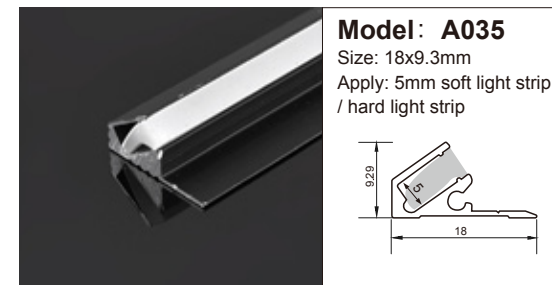

Model: A035
Size: 18x9.3mm
Apply: 5mm soft light strip / hard light strip

Model: A002
Size: 14.5x9.5mm
Apply: 5mm soft light strip / hard light strip

Model: 204
Size: 31.5x12.5mm
Apply: 8mm soft light strip / hard light strip