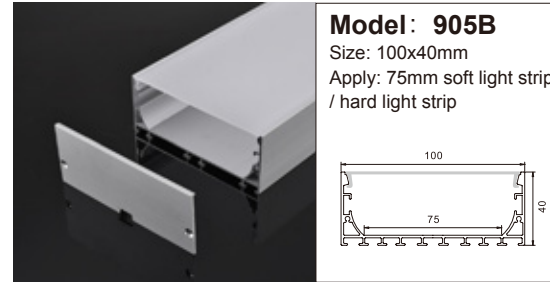

OFFICE LIGHTING SERIES WITH INTEGRATED LIGHTING

明装办公灯系列

DOUBLE-LAYER OFFICE LIGHT SERIES

双层办公灯系列