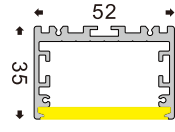

L127
Material Length: 2.9/3.5/4.1m
Minimum Bending Radius:
Side Bend R > 450mm
Inner And Outer Bend R > 300mm
Lamp Cover: Silicone/PP