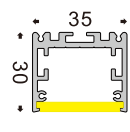

L126A
Material Length: 2.9/3.6/4.1m
Minimum Bending Radius:
Side Bend R > 300mm
Inner And Outer Bend R > 200mm
Lamp Cover: Silicone/PP (Ground Step)