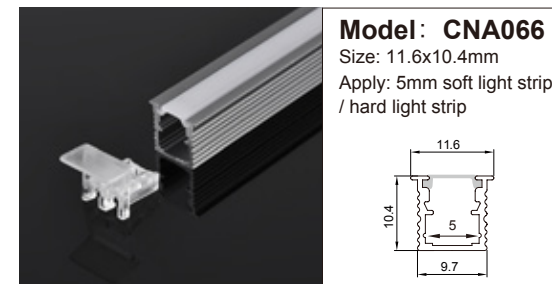

Model: A002-A
Size: 15x8.7mm
Apply: 5mm soft light strip / hard light strip