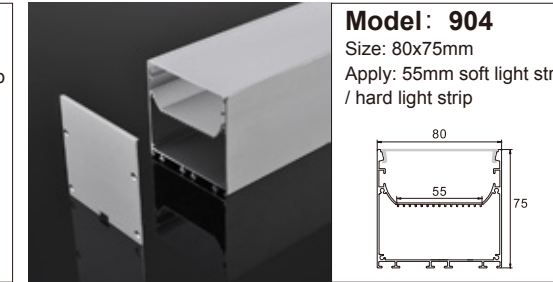

OFFICE LIGHTING SERIES WITH INTEGRATED LIGHTING

明装办公灯系列

DOUBLE-LAYER OFFICE LIGHT SERIES

双层办公灯系列