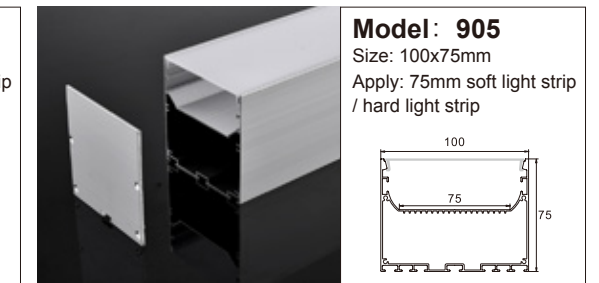

Model: 902
Size: 50x70mm
Apply: 25mm soft light strip / hard light strip

Model: 903
Size: 70x75mm
Apply: 45mm soft light strip / hard light strip

Model: 909
Size: 40x60mm
Apply: 10mm soft light strip / hard light strip

Model: 905
Size: 100x75mm
Apply: 75mm soft light strip / hard light strip