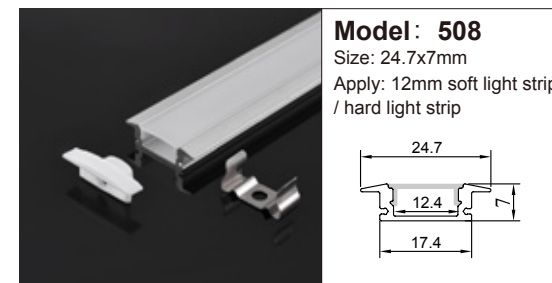

LINE SERIES FOR HIDDEN LAYERS

暗装款线条系列