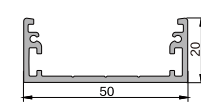

WW5020
Material Length: 3.06m
Minimum Bending Radius: R > 400
Silicone Cover/Ground Step
Reinforced Thickened PP