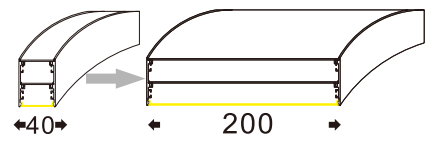

1312 Decorative Trim
1512 Decorative Trim
2012 Decorative Trim

BENDING DIRECTION
折弯方向

BENDING LINEAR LIGHT
折弯线性灯

BENTABLE PROFILE
可折弯型材

40-200 Width also can be customized

Both Aluminum Profiles And PC Covers Are Assembled,
With Customizable Width, Detachable For Maintenance.
Material Length: 2.9/3.5/4.1m
Minimum Bending Radius: Inner Dimension R≥120mm
Lamp Cover: PC Cover

L067

Available In 40/50/55/70/80/100mm Widths,
Compatible With CN901/CN902/067A/CN903
/CN904/CN905 Straight Bars For Versatile
Shaping & Cutting, With PC Cover Included.

L068A

Available In 40/50/70/80/100/120mm Widths,
Compatible With CN901B/CN902B/CN903B/CN904B
/CN905B/CN906B Straight Bars For Versatile
Shaping & Cutting, With Pc Cover Included.