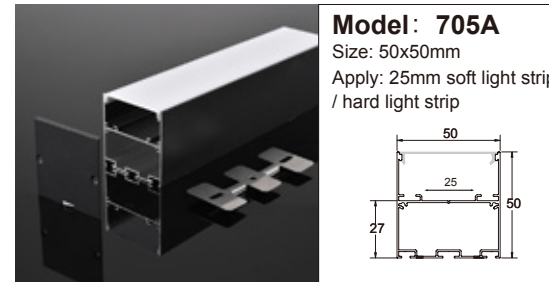

Model: 710
Size: 36x65mm
Apply: 32mm soft light strip / hard light strip