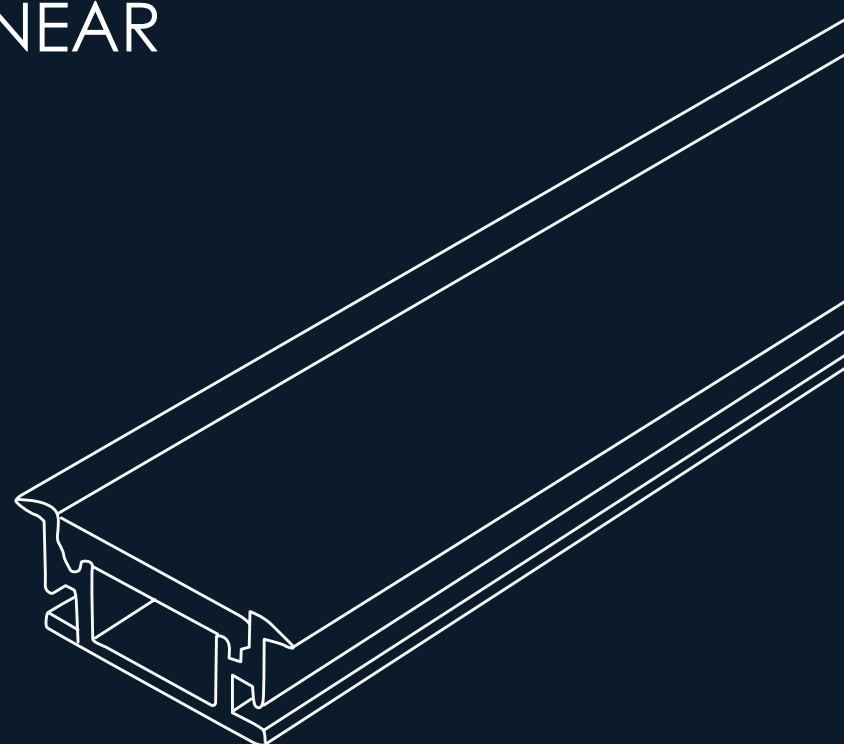

n7

GROUND STEP LINEAR LAMP SERIES

地踩线性灯系列

Aluminum Profile Kits

The function and application mode of linear aluminum kit breaks through the constraints of traditional lighting system. Lamps and building materials, decorative materials, clever fusion, to create a “space lighting integration” of the scene application, can realize more creative modeling.

GROUND STEP LINEAR LAMP SERIES

地踩线性灯系列

	Model: CN4001 Size: 20x10mm Apply: 12mm soft light strip / hard light strip		Model: CN635 Size: 30x20mm Apply: 26mm soft light strip / hard light strip		Model: CN632B Size: 25x26mm Apply: 13mm soft light strip / hard light strip
	Model: CN633 Size: 20x20mm Apply: 13mm soft light strip / hard light strip		Model: CN4002 Size: 30x25mm Apply: 21mm soft light strip / hard light strip		Model: CN635A Size: 41.6x20mm Apply: 26mm soft light strip / hard light strip
	Model: CN634 Size: 20x15mm Apply: 13mm soft light strip / hard light strip		Model: CN632A Size: 28x11mm Apply: 12mm soft light strip / hard light strip		
	Model: CN632 Size: 19.5x26mm Apply: 12mm soft light strip / hard light strip