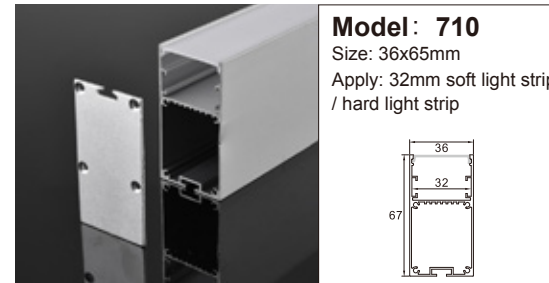

Model: 910
Size: 40x75mm
Apply: 15mm soft light strip / hard light strip