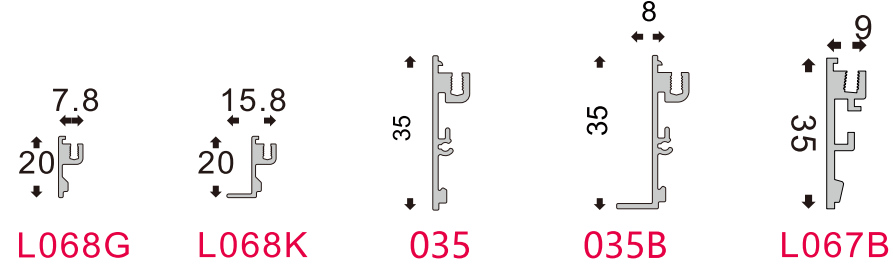

1312 Decorative Trim
1512 Decorative Trim
2012 Decorative Trim

BENDING DIRECTION
折弯方向

BENDING LINEAR LIGHT
折弯线性灯

BENTABLE PROFILE
可折弯型材

40-200 Width also can be customized

Both Aluminum Profiles And PC Covers Are Assembled,
With Customizable Width, Detachable For Maintenance.
Material Length: 2.9/3.5/4.1m
Minimum Bending Radius: Inner Dimension R≥120mm
Lamp Cover: PC Cover

L067

Available In 40/50/55/70/80/100mm Widths,
Compatible With CN901/CN902/067A/CN903
/CN904/CN905 Straight Bars For Versatile
Shaping & Cutting, With PC Cover Included.

L068A

Available In 40/50/70/80/100/120mm Widths,
Compatible With CN901B/CN902B/CN903B/CN904B
/CN905B/CN906B Straight Bars For Versatile
Shaping & Cutting, With Pc Cover Included.

L068B

Available In 40/50/70/80/100/120mm Widths,
Compatible With CN901A/CN902A/CN903A/CN904A
/CN905A/CN906A Straight Bars For Versatile
Shaping & Cutting, With Pc Cover Included.

L068G L068K 035 035B L067B