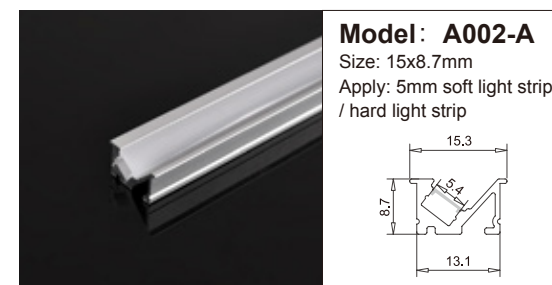

CLOTHES CABINET SERIES
衣櫥柜系列