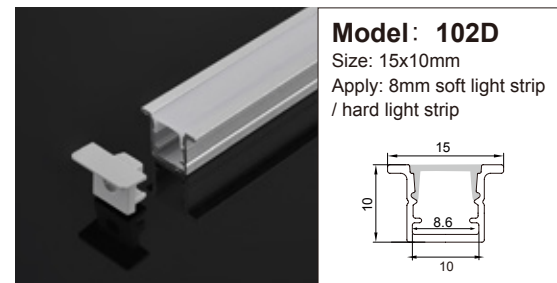

LINE SERIES FOR HIDDEN LAYERS

暗装款线条系列