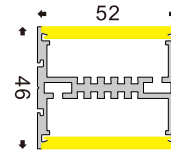

L079
Material Length: 2.9/3.5/4.1m
Minimum Bending Radius:
Side Bend R > 400mm
Inner And Outer Bend R > 300mm
Lamp Cover: PC/Silicone Cover