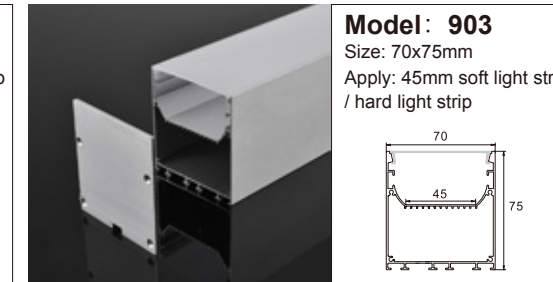

Model: 710
Size: 36x65mm
Apply: 32mm soft light strip / hard light strip

Model: 7575
Size: 75x75mm
Apply: 50mm soft light strip / hard light strip