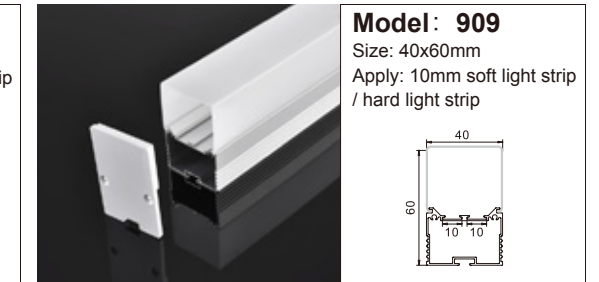

Model: 7575
Size: 75x75mm
Apply: 50mm soft light strip / hard light strip

Model: 910
Size: 60x65mm
Apply: 43mm soft light strip / hard light strip