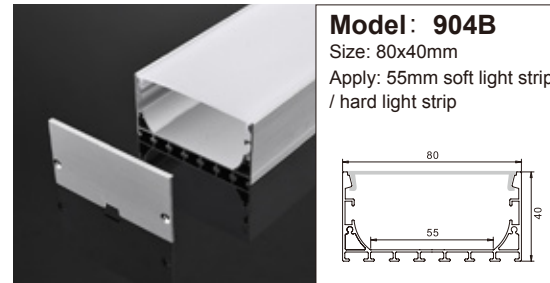

Model: 903B
Size: 70x40mm
Apply: 45mm soft light strip / hard light strip

Model: 15035
Size: 150x35mm
Apply: 147mm soft light strip / hard light strip

Model: 904B
Size: 80x40mm
Apply: 55mm soft light strip / hard light strip