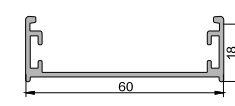

WW6020
Material Length: 3.06m
Minimum Bending Radius: R > 400
Only For Inner And Outer Bends
No Side Bending
With Silicone Cover