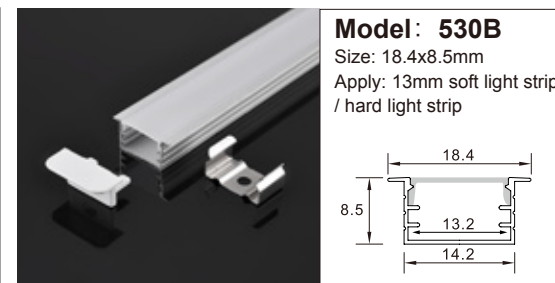

LINE SERIES FOR HIDDEN LAYERS

暗装款线条系列