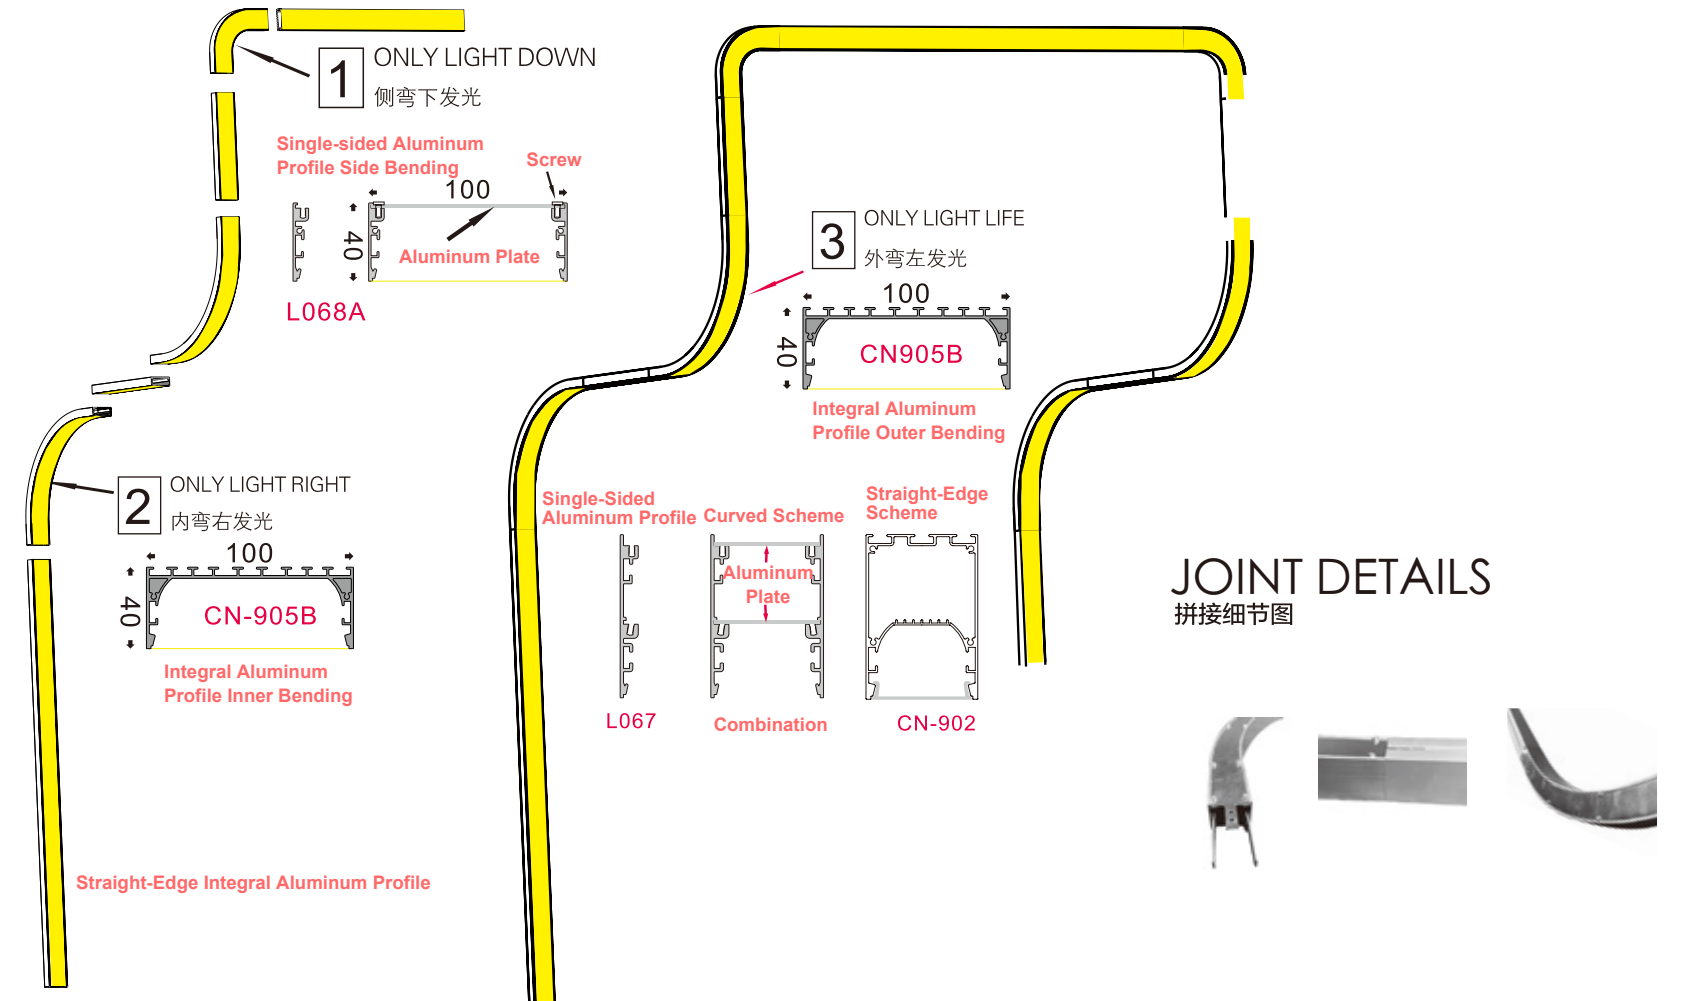

Model: 904
Size: 80x75mm
Apply: 55mm soft light strip / hard light strip

BENDING LINEAR LAMP SERIES

折弯线性灯系列

■ Aluminum Profile Kits

The function and application mode of linear aluminum kit breaks through the constraints of traditional lighting system. Lamps and building materials, decorative materials, clever fusion, to create a “space lighting integration” of the scene application, can realize more creative modeling.

1312 Decorative Trim
1512 Decorative Trim
2012 Decorative Trim

BENDING DIRECTION
折弯方向

BENDING LINEAR LIGHT
折弯线性灯

BENTABLE PROFILE
可折弯型材

40-200 Width also can be customized

Both Aluminum Profiles And PC Covers Are Assembled,
With Customizable Width, Detachable For Maintenance.
Material Length: 2.9/3.5/4.1m
Minimum Bending Radius: Inner Dimension R≥120mm
Lamp Cover: PC Cover