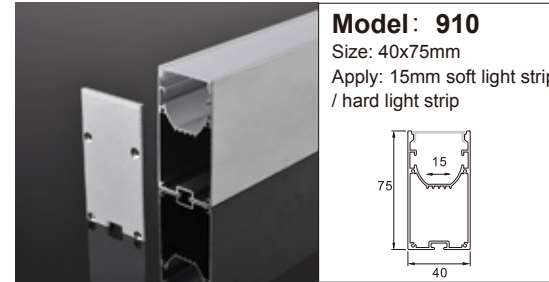

OFFICE LIGHTING SERIES WITH INTEGRATED LIGHTING

明装办公灯系列

DOUBLE-LAYER OFFICE LIGHT SERIES

双层办公灯系列