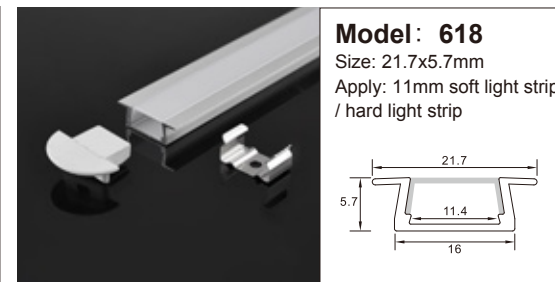

LINE SERIES FOR HIDDEN LAYERS

暗装款线条系列