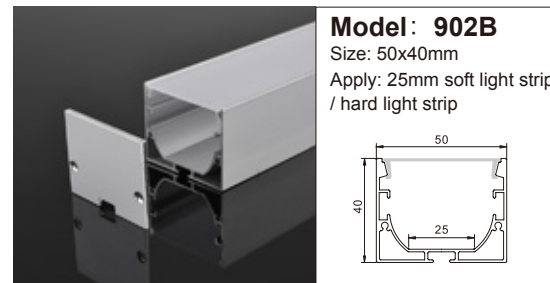

Model: 10035
Size: 100x35mm
Apply: 96mm soft light strip / hard light strip

Model: 903B
Size: 70x40mm
Apply: 45mm soft light strip / hard light strip

Model: 902B
Size: 50x40mm
Apply: 25mm soft light strip / hard light strip