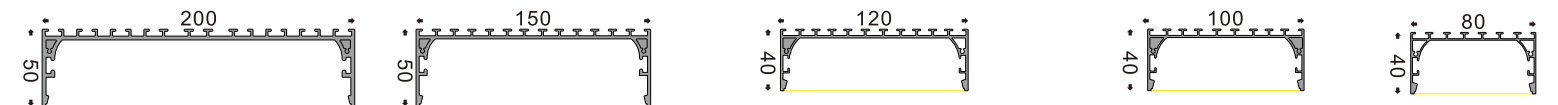

CN908B Material Length: 6m
Minimum Bending Radius:
Only For Inner And Outer Bends R > 2000
No Side Bending
With PC Cover

CN907B Material Length: 6m
Minimum Bending Radius:
Only For Inner And Outer Bends R > 1500
No Side Bending
With PC Cover

CN906B Material Length: 6m
Minimum Bending Radius:
Only For Inner And Outer Bends R > 800
No Side Bending
With PC Cover

CN905B Material Length: 6m
Minimum Bending Radius:
Only For Inner And Outer
Bends R > 400
No Side Bending
With PC Cover

CN904B Material Length: 6m
Minimum Bending Radius:
Only For Inner And Outer
Bends R > 400
No Side Bending
With Pc Cover