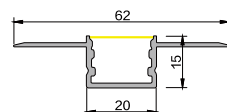

HB2015
Material Length: 3.06m
Minimum Bending Radius: R > 400
With Silicone Cover