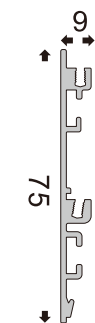

1312 Decorative Trim
1512 Decorative Trim
2012 Decorative Trim

BENDING DIRECTION
折弯方向

BENDING LINEAR LIGHT
折弯线性灯

BENTABLE PROFILE
可折弯型材

40-200 Width also can be customized

Both Aluminum Profiles And PC Covers Are Assembled,
With Customizable Width, Detachable For Maintenance.
Material Length: 2.9/3.5/4.1m
Minimum Bending Radius: Inner Dimension R≥120mm
Lamp Cover: PC Cover

L067

Available In 40/50/55/70/80/100mm Widths,
Compatible With CN901/CN902/067A/CN903
/CN904/CN905 Straight Bars For Versatile
Shaping & Cutting, With PC Cover Included.

L068A

Available In 40/50/70/80/100/120mm Widths,
Compatible With CN901B/CN902B/CN903B/CN904B
/CN905B/CN906B Straight Bars For Versatile
Shaping & Cutting, With Pc Cover Included.