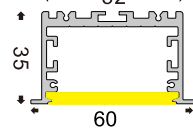

L127B
Material Length: 2.9/3.5/4.1m
Minimum Bending Radius:
Side Bend R > 450mm
Inner And Outer Bend R > 300mm
Lamp Cover: Silicone/PP