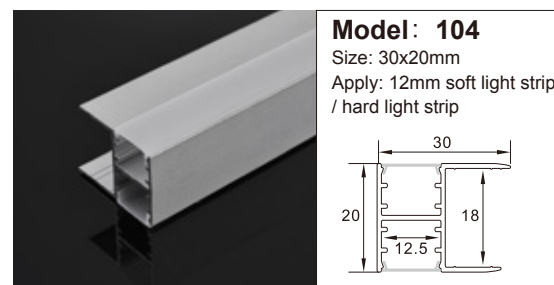

Model: A017
Size: 12.7x10mm
Apply: 8mm soft light strip / hard light strip