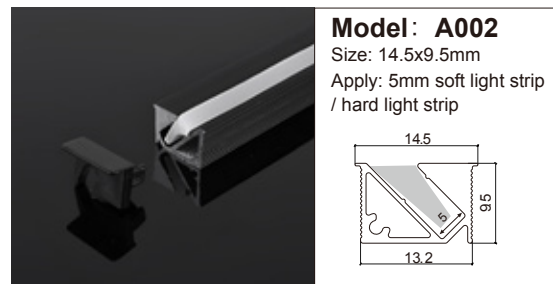

Model: A035
Size: 18x9.3mm
Apply: 5mm soft light strip / hard light strip

Model: A002
Size: 14.5x9.5mm
Apply: 5mm soft light strip / hard light strip

Model: 204
Size: 31.5x12.5mm
Apply: 8mm soft light strip / hard light strip