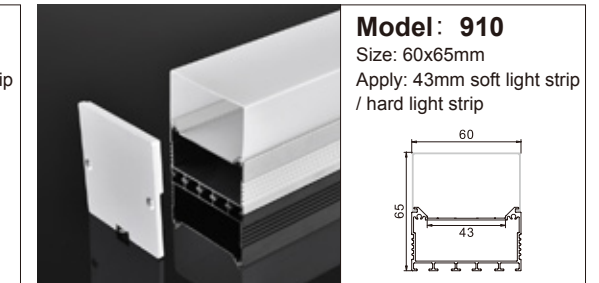

Model: 904
Size: 80x75mm
Apply: 55mm soft light strip / hard light strip