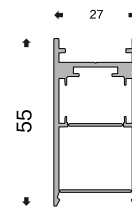

S20
Material Length: 3.06m
Minimum Bending Radius: R > 300
Exposed Magnetic Track For Side Bend Splint