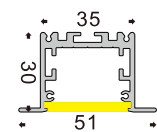

L126B
Material Length: 2.9/3.6/4.1m
Minimum Bending Radius:
Side Bend R > 300mm
Inner And Outer Bend R > 200mm
Lamp Cover: Silicone/PP (Ground Step)