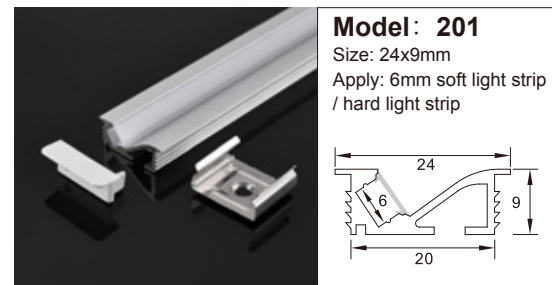

Model: A004
Size: 18x8.5mm
Apply: 5mm soft light strip / hard light strip

Model: A019
Size: 20x10.7mm
Apply: 8mm soft light strip / hard light strip

Model: 201
Size: 24x9mm
Apply: 6mm soft light strip / hard light strip