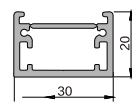

HK3020
Material Length: 3.06m
Minimum Bending Radius: R > 300
Silicone Cover/Ground Step
Reinforced Thickened PP