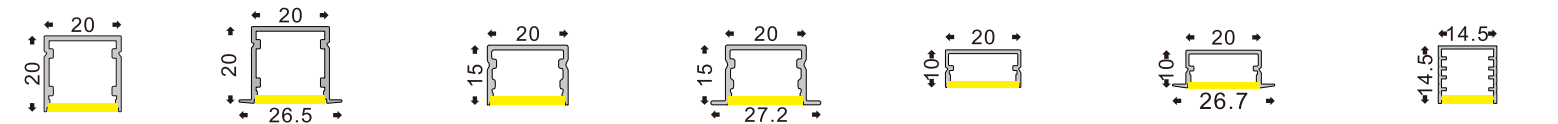

L2020A Material Length: 3.06m
Minimum Bending Radius:
Side Bend R>150mm
Inner And Outer Bend
R>120mm
PC/silicone Cover/PP

L2020B Material Length: 3.06m
Minimum Bending Radius:
Side Bend R>150mm
Inner And Outer Bend
R>120mm
PC/silicone Cover/PP

L2015A Material Length: 3.06m
Minimum Bending Radius:
Side Bend R>300mm
Inner And Outer Bend
R>150mm
PC/silicone Cover/PP

L2015B Material Length: 3.06m
Minimum Bending Radius:
Side Bend R>300mm
Inner And Outer Bend
R>150mm
PC/silicone Cover/PP

L2010A Material Length: 3.06m
Minimum Bending Radius:
Side Bend R>300mm
Inner And Outer Bend
R>150mm
PC/silicone Cover/PP

L2010B Material Length: 3.06m
Minimum Bending Radius:
Side Bend R>300mm
Inner And Outer Bend
R>150mm
PC/silicone Cover/PP

L1515A Material Length: 3.06m
Minimum Bending Radius:
Side Bend R>200mm
Inner And Outer Bend
R>150mm
PC/silicone Cover