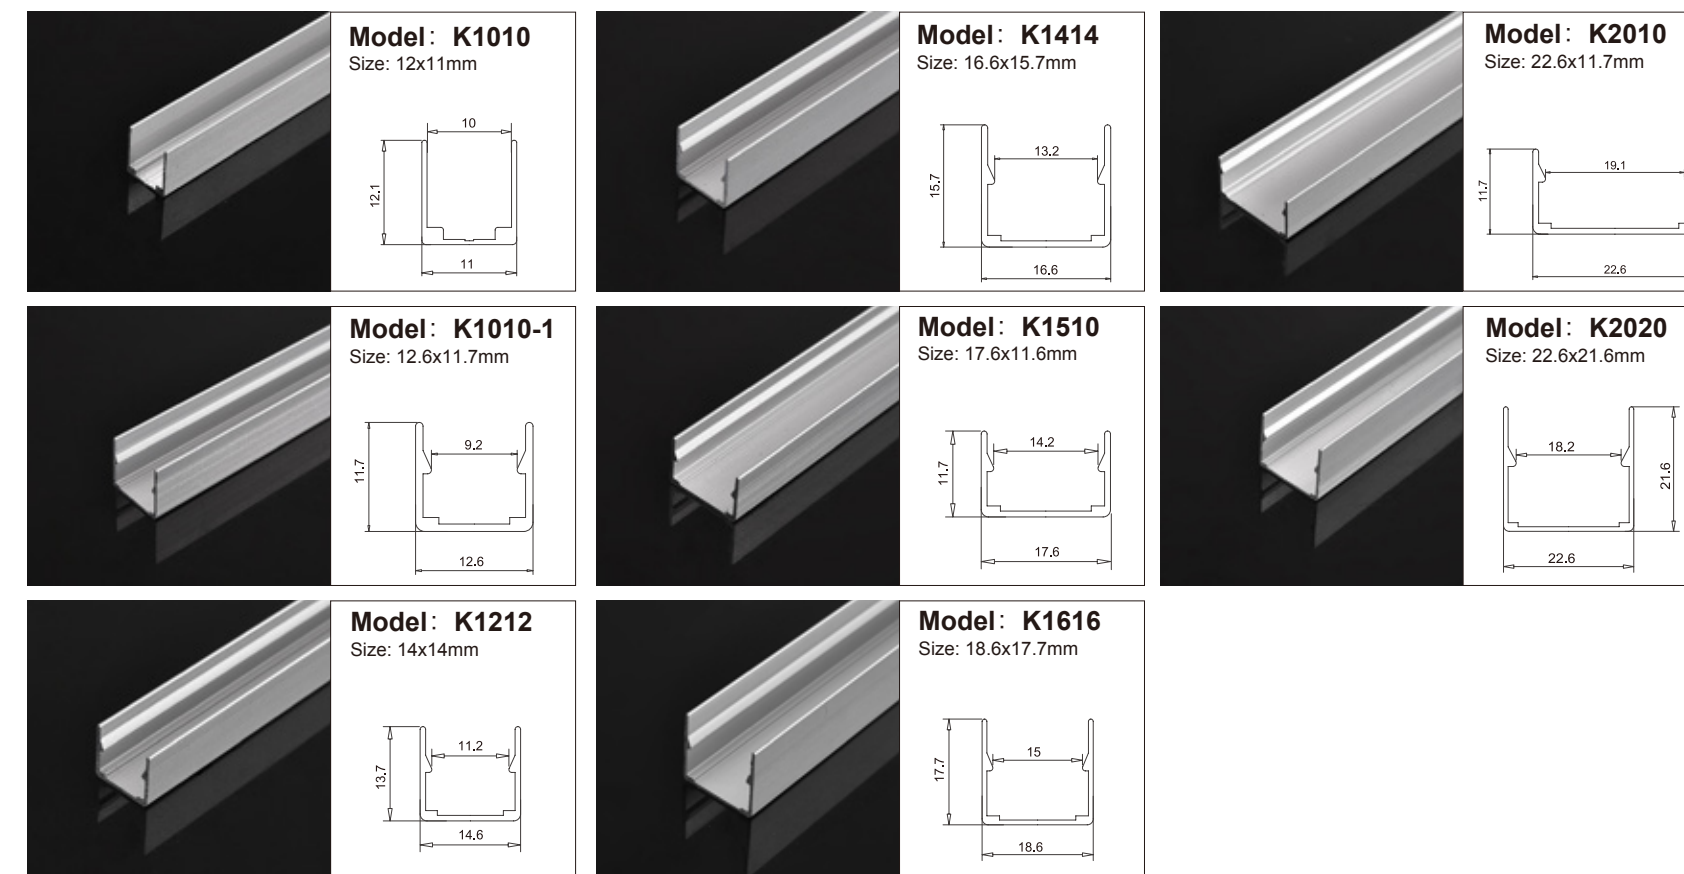

SILICONE RUBBER SLEEVE SLOT SERIES

硅胶套管卡槽系列