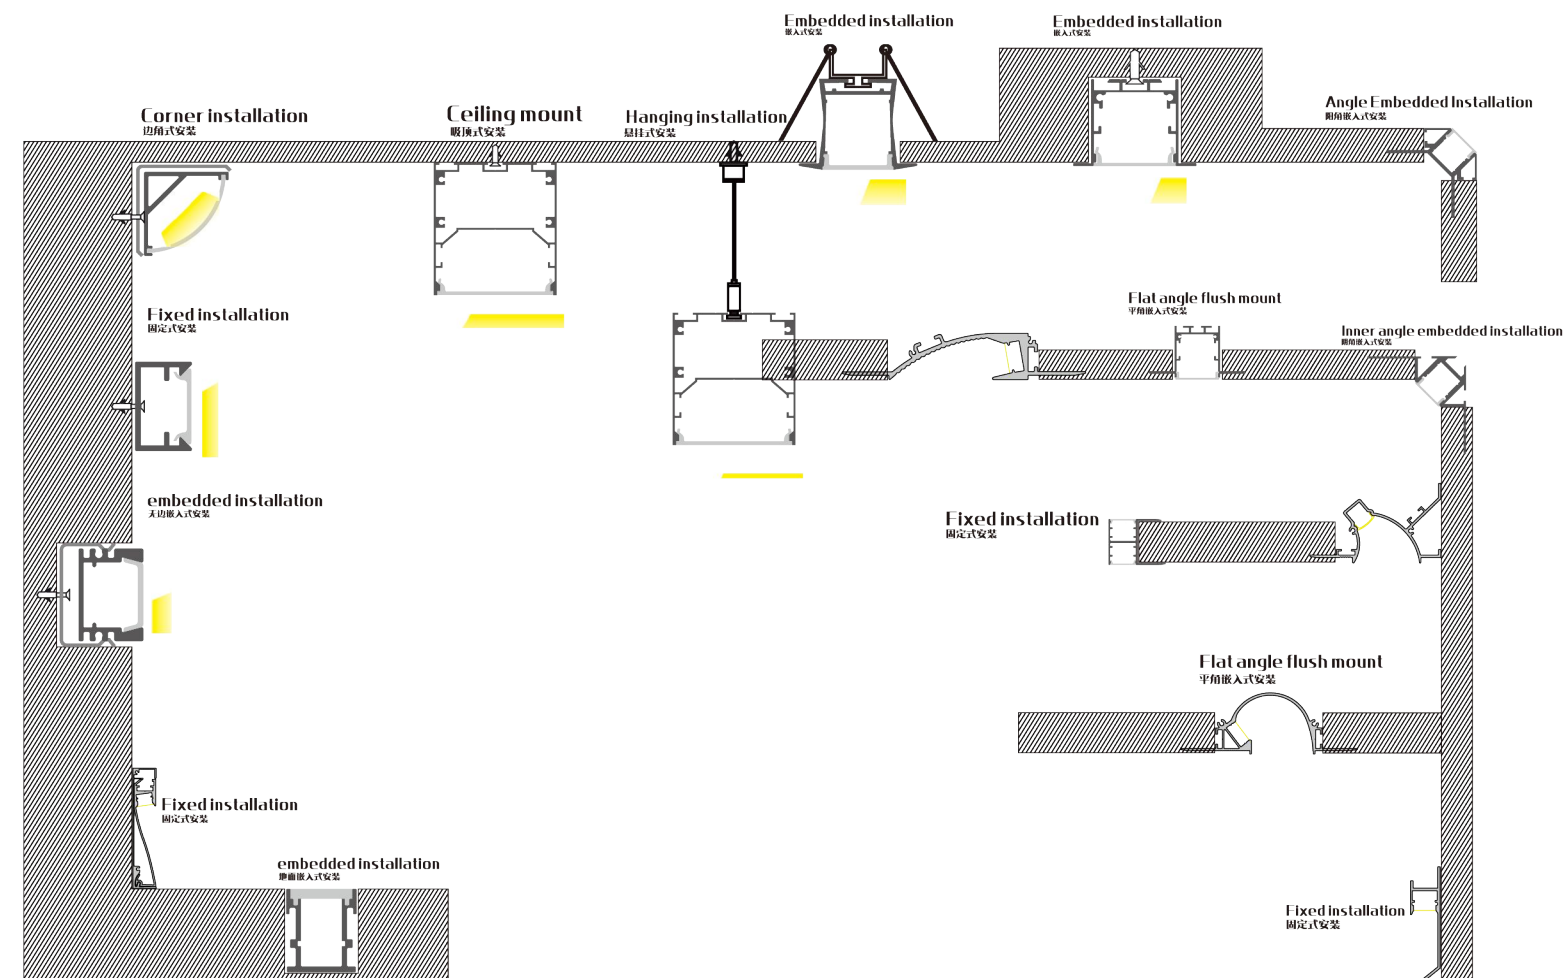

10 LED PROFILE KIT INSTALLATION METHOD

LED 型材套件安装方式

▲ 安装配件

■ Aluminum Profile Kits

The function and application mode of linear aluminum kit breaks through the constraints of traditional lighting system. Lamps and building materials, decorative materials, clever fusion, to create a “space lighting integration” of the scene application, can realize more creative modeling.