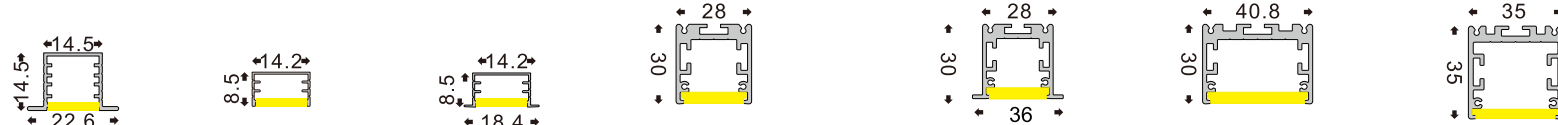

L1515B Material Length: 3.06m
Minimum Bending Radius:
Side Bend R>200mm
Inner And Outer Bend
R>150mm
PC/silicone Cover

L1409A Material Length: 3.06m
Minimum Bending Radius:
Side Bend R>200mm
Inner And Outer Bend
R>150mm
PC/silicone Cover

L1409B Material Length: 3.06m
Minimum Bending Radius:
Side Bend R>200mm
Inner And Outer Bend
R>150mm
PC/silicone Cover

L124 Material Length: 2.9/3.5/4.1m
Minimum Bending Radius:
Side Bend R > 200mm
Inner And Outer Bend R > 200mm
Lamp Cover: Silicone Cover/PP

L124B Material Length: 2.9/3.5/4.1m
Minimum Bending Radius:
Side Bend R > 250mm
Inner And Outer Bend R > 250mm
Lamp Cover: Silicone Cover/PP

L125 Material Length: 2.9/3.5/4.1m
Minimum Bending Radius:
Side Bend R > 350mm
Inner And Outer Bend R > 200mm
Lamp Cover: Silicone Cover/PP

L126 Material Length: 2.9/3.5/4.1m
Minimum Bending Radius:
Side Bend R > 300mm
Inner And Outer Bend R > 200mm
Lamp Cover: Silicone Cover/PP