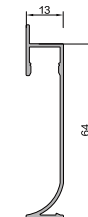

Rimless profile

HB1515
Material Length: 3.06m
Minimum Bending Radius: R > 400
Silicone Cover

HB2015
Material Length: 3.06m
Minimum Bending Radius: R > 400
With Silicone Cover

Skirting line

T40
Material Length: 3.06m
Minimum Bending Radius: R > 300
Silicone Cover/Ground Step
Reinforced Thickened PP/PC Cover