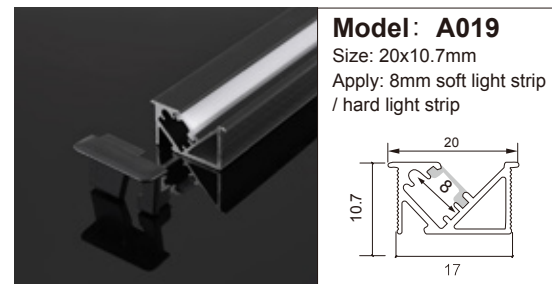

Model: A035
Size: 18x9.3mm
Apply: 5mm soft light strip / hard light strip

Model: A002
Size: 14.5x9.5mm
Apply: 5mm soft light strip / hard light strip

Model: 204
Size: 31.5x12.5mm
Apply: 8mm soft light strip / hard light strip