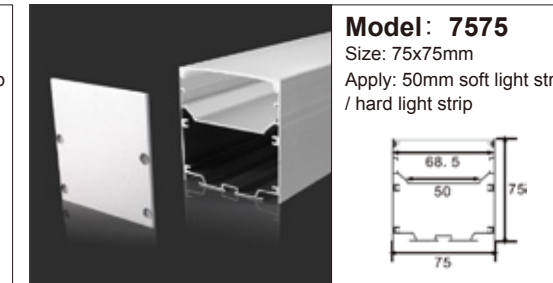

Model: 910
Size: 40x75mm
Apply: 15mm soft light strip / hard light strip

Model: 904
Size: 80x75mm
Apply: 55mm soft light strip / hard light strip