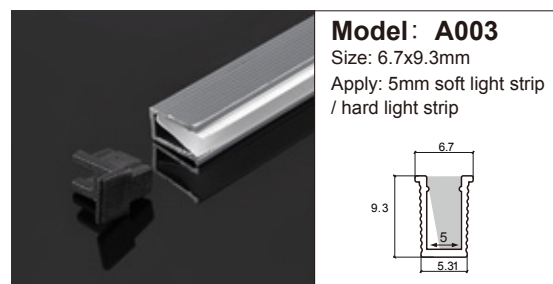

CLOTHES CABINET SERIES
衣櫥柜系列