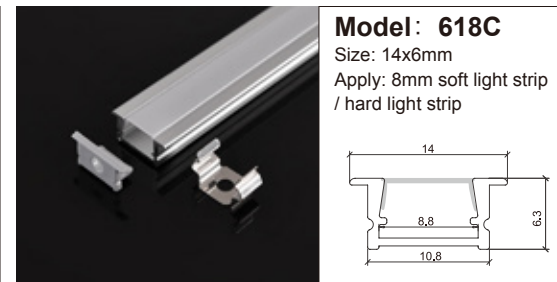

LINE SERIES FOR HIDDEN LAYERS

暗装款线条系列