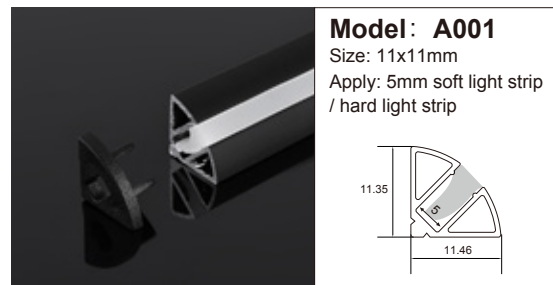

Model: A002
Size: 14.5x9.5mm
Apply: 5mm soft light strip / hard light strip

CLOTHES CABINET SERIES
衣櫥柜系列

Model: A001
Size: 11x11mm
Apply: 5mm soft light strip / hard light strip