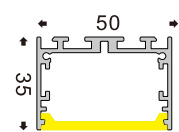

L706B
Material Length: 2.9/3.5/4.1m
Minimum Bending Radius:
Side Bend R > 400mm
Inner And Outer Bend R > 300mm
Lamp Cover: PP