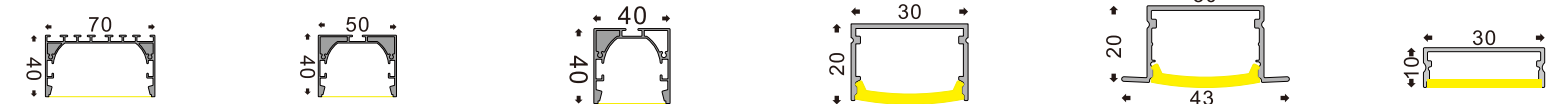

CN903B Material Length: 6m
Minimum Bending Radius:
Only For Inner And Outer
Bends R > 400
No Side Bending
With PC Cover

CN902B Material Length: 6m
Minimum Bending Radius:
Only For Inner And Outer
Bends R > 400
No Side Bending
With PC Cover

CN901B Material Length: 6m
Minimum Bending Radius:
Only For Inner And Outer
Bends R > 400
No Side Bending
With PC Cover

L3020A Material Length: 3.06m
Minimum Bending Radius:
Side Bend R>200mm
Inner And Outer Bend R>150mm
PC/silicone Cover/PP

L3020A Material Length: 3.06m
Minimum Bending Radius:
Side Bend R>200mm
Inner And Outer Bend R>150mm
PC/silicone Cover/PP

L3010B Material Length: 3.06m
Minimum Bending Radius:
Side Bend R>300mm
Inner And Outer Bend R>150mm
PC/silicone Cover/PP