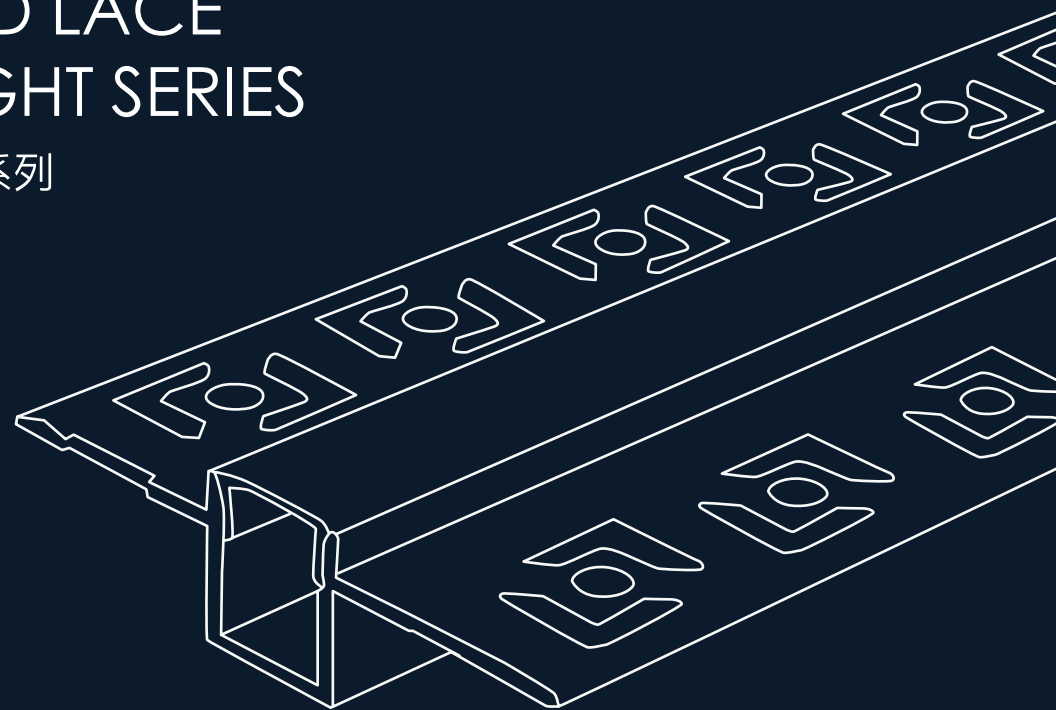

SILICONE RUBBER SLEEVE SLOT SERIES

硅胶套管卡槽系列

EA

EMBEDDED LACE LINEAR LIGHT SERIES

预埋花边线性灯系列

Aluminum Profile Kits

The function and application mode of linear aluminum kit breaks through the constraints of traditional lighting system. Lamps and building materials, decorative materials, clever fusion, to create a “space lighting integration” of the scene application, can realize more creative modeling.