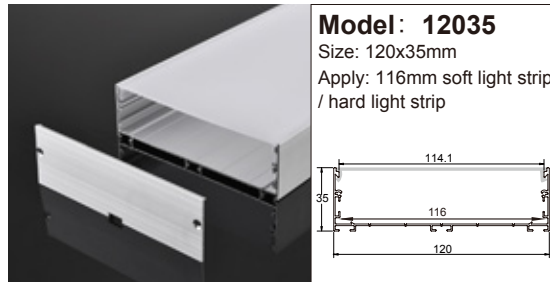

Model: 15035
Size: 150x35mm
Apply: 147mm soft light strip / hard light strip