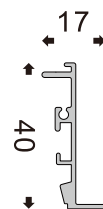

1312 Decorative Trim
1512 Decorative Trim
2012 Decorative Trim

BENDING DIRECTION
折弯方向

BENDING LINEAR LIGHT
折弯线性灯

BENTABLE PROFILE
可折弯型材

40-200 Width also can be customized

Both Aluminum Profiles And PC Covers Are Assembled,
With Customizable Width, Detachable For Maintenance.
Material Length: 2.9/3.5/4.1m
Minimum Bending Radius: Inner Dimension R≥120mm
Lamp Cover: PC Cover

L067

Available In 40/50/55/70/80/100mm Widths,
Compatible With CN901/CN902/067A/CN903
/CN904/CN905 Straight Bars For Versatile
Shaping & Cutting, With PC Cover Included.

L068A

Available In 40/50/70/80/100/120mm Widths,
Compatible With CN901B/CN902B/CN903B/CN904B
/CN905B/CN906B Straight Bars For Versatile
Shaping & Cutting, With Pc Cover Included.