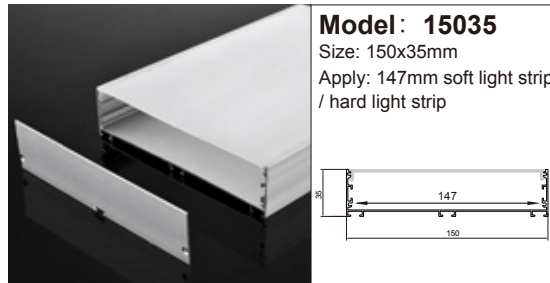

Model: 903B
Size: 70x40mm
Apply: 45mm soft light strip / hard light strip

Model: 15035
Size: 150x35mm
Apply: 147mm soft light strip / hard light strip

Model: 904B
Size: 80x40mm
Apply: 55mm soft light strip / hard light strip