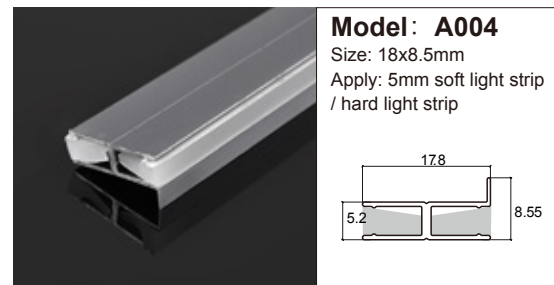

Model: A001
Size: 11x11mm
Apply: 5mm soft light strip / hard light strip

Model: 204
Size: 31.5x12.5mm
Apply: 8mm soft light strip / hard light strip

Model: A004
Size: 18x8.5mm
Apply: 5mm soft light strip / hard light strip