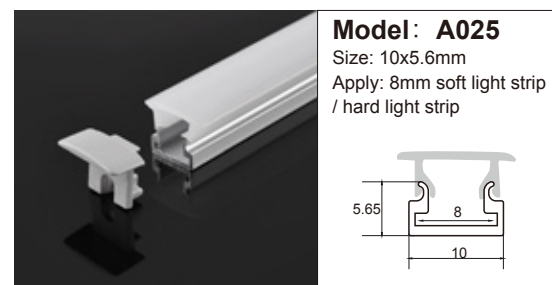

Model: A027
Size: 28x8.6mm
Apply: 5mm soft light strip / hard light strip