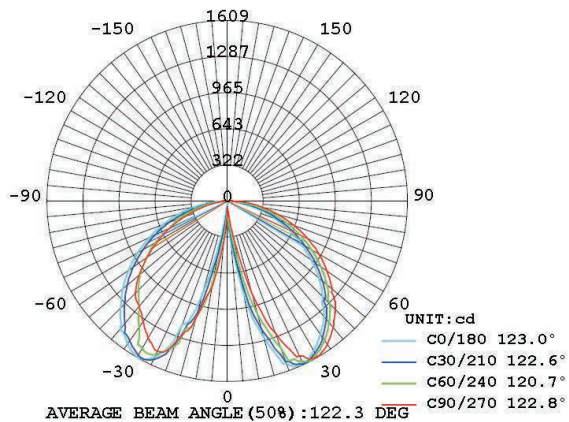

Amenity

Distribution:

Features:

- Main body is made of Die-casting aluminum alloy with Extruded aluminum alloy.
- The diffuser is a opal anti-UV PMMA for high efficiency and vandal resistance.
- Easy access to led and driver via a removable head.
- 3000K/4000K/6500K color temperature options.
- Tamper proof fixings for increased vandal resistance.
- Anti-UV electrostatic powder spraying, regular color: Black, Silver, RAL7043, RAL7016.
- IP65 rating water and rust proof protection.
- IK08 rating housing protection.
- Warranty is 3-5 years.

Specification:

Item No.	Light source	Module QTY	Wattage	CCT	CRI
JD-LED-043-600	LED module	5PCS	30-75W	2700-6500K	≥80
JD-LED-043-1000	LED module	5PCS	30-75W	2700-6500K	≥80
JD-LED-043-1200	LED module	5PCS	30-75W	2700-6500K	≥80