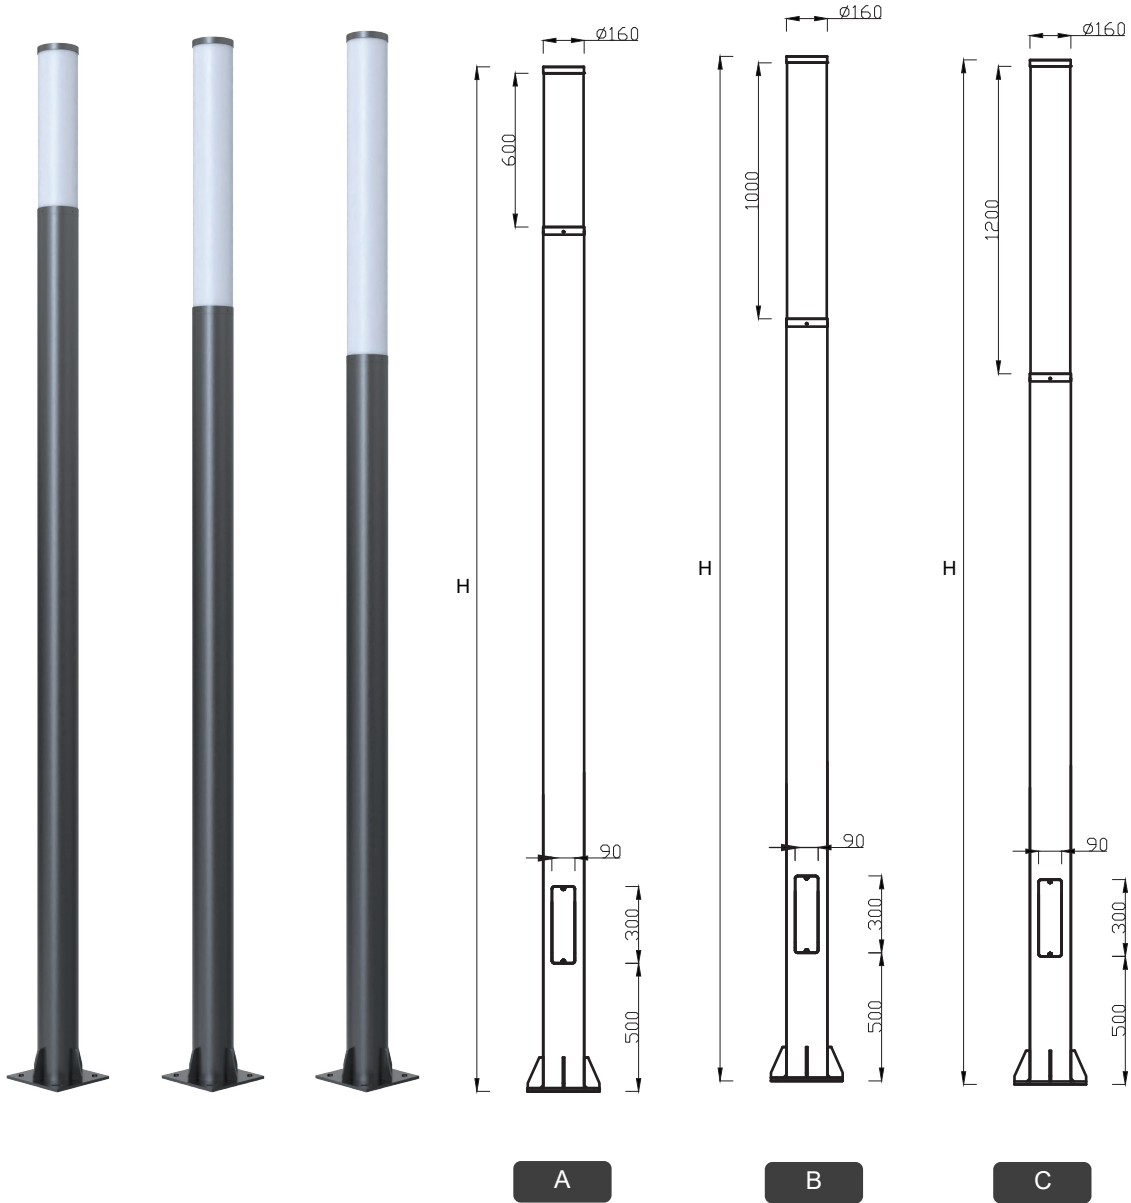

JD-LED-043 LED MODULE

H:2.5M/3.5M/4M

Application:

Walkways

Parks / Gardens

Car parks

Prestigious

Retail

Amenity

Distribution:

Features:

- Main body is made of Die-casting aluminum alloy with Extruded aluminum alloy.
- The diffuser is a opal anti-UV PMMA for high efficiency and vandal resistance.
- Easy access to led and driver via a removable head.
- 3000K/4000K/6500K color temperature options.
- Tamper proof fixings for increased vandal resistance.
- Anti-UV electrostatic powder spraying, regular color: Black, Silver, RAL7043, RAL7016.
- IP65 rating water and rust proof protection.
- IK08 rating housing protection.
- Warranty is 3-5 years.

Specification:

Item No.	Light source	Module QTY	Wattage	CCT	CRI
JD-LED-043-600	LED module	5PCS	30-75W	2700-6500K	≥80
JD-LED-043-1000	LED module	5PCS	30-75W	2700-6500K	≥80
JD-LED-043-1200	LED module	5PCS	30-75W	2700-6500K	≥80