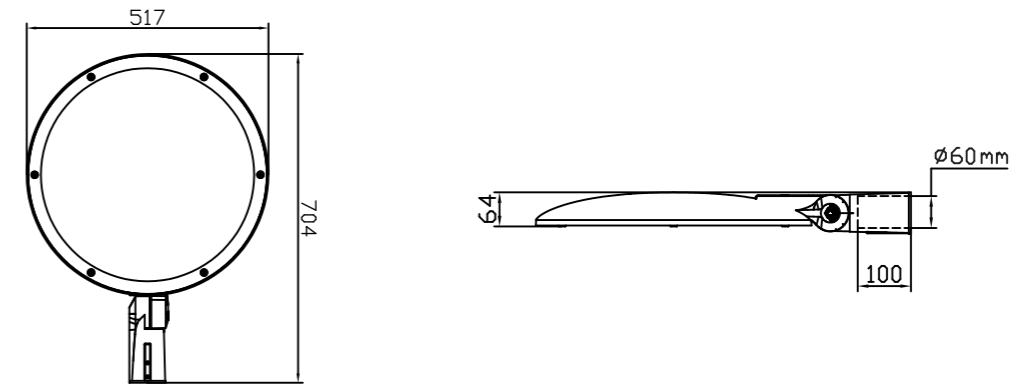

LED Garden Light

Nova

JD-G030

Philips Lumileds 5050 Led
Philips/Meanwell/Inventronics driver

- Main material used in high strength aluminum die casting material, surface anti-aging electrostatic spray Processing, super resistance to corrosion.
- High transparent tempered glass cover, high strength impact resistance.
- Horizontal version angle adjustable: +15° ~ -15°
- Vertical version angle adjustable: +15° ~ -15°
- Input voltage: AC100-277V, 50/60Hz;
- 5-year warranty
- IP66, IK09;

CE CB

金典照明
GOLDEN CLASSIC

技术参数 Specification

产品型号	Product Code	JD-G030A	JD-G030B	JD-G030C
LED数量	LED Quantity	72pcs 3030/24pcs 5050	144pcs 3030/48pcs 5050	192pcs 3030/64pcs 5050
额定功率	Rate Power	30W	60W	100W
色温	Color Temperature	6500/4000/3000K	6500/4000/3000K	6500/4000/3000K
灯具光效	Luminous Flux	130-140lm/w	130-140lm/w	130-140lm/w
输入电压	Input Voltage	AC100-277V	AC100-277V	AC100-277V
频率	Frequency Range	50/60Hz	50/60Hz	50/60Hz
显色指数	Color Temperature	Ra75	Ra75	Ra75
工作环境温度	Temperature of working condition	-40°C ~ 50°C	-40°C ~ 50°C	-40°C ~ 50°C
工作环境湿度	Humidity of working condition	20%-90%	20%-90%	20%-90%
LED 寿命	LED life time	100000H (L70B50)	100000H (L70B50)	100000H (L70B50)
防护等级	Protection Grade	IP66	IP66	IP66
安装管径	Installation Pipe Dia	Φ60mm	Φ60mm	Φ60mm
安装高度	Installation Height	3-5m	4-6m	7-9m
净重	Net Weight	6.1kg	6.5kg	7.9kg
毛重	Gross Weight	7.6kg	8kg	9.4kg
产品尺寸	Product Size	517x704x78mm	517x704x78mm	517x704x78mm
包装尺寸	Packing Size	540x630x130mm	540x630x130mm	540x630x130mm

注:包装尺寸为外尺寸

本表所示技术参数均在环境温度为25°C,湿度35%的实验室环境中测得。

Packing size is outer size of box

All parameters are measured at 25°C ambient temperature, 35% humidity experimental environment.

产品尺寸 Product Dimension

Light Distribution Curve