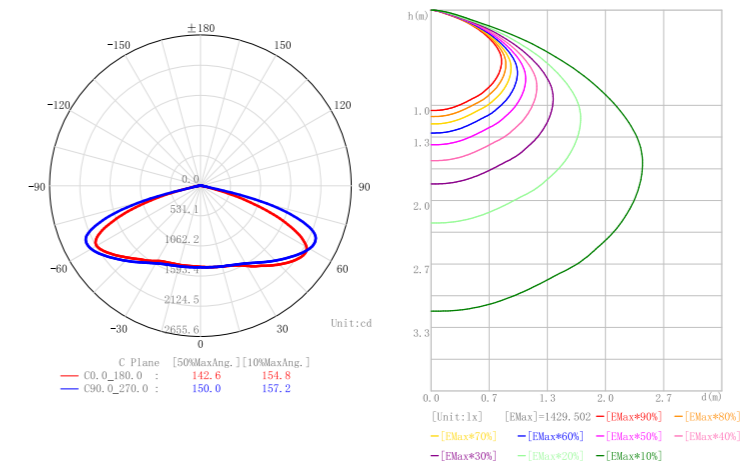

注:包装尺寸为外尺寸

本表所示技术参数均在环境温度为25°C,湿度35%的实验室环境中测得。

Packing size is outer size of box

All parameters are measured at 25°C ambient temperature, 35% humidity experimental environment.

产品尺寸 Product Dimension

Light Distribution Curve