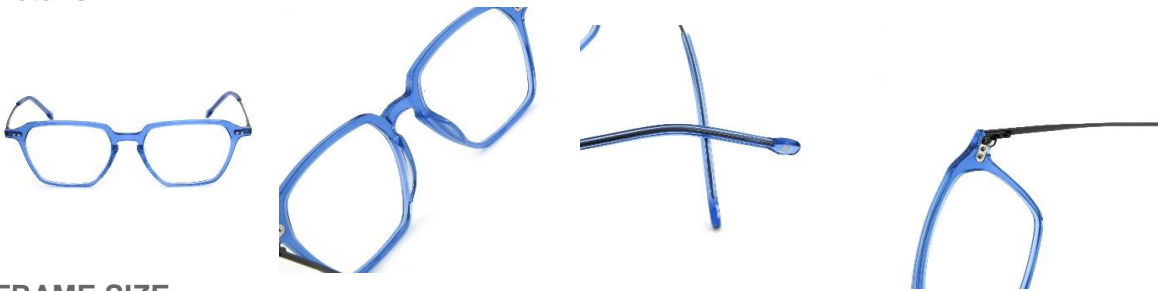

Overview

Place of Origin:	Jiangsu, China
Model Number:	#89482
Rim:	Full Rim
Frame Material:	Acetate
Temple Material:	Titanium
Sharp:	Square
Feature:	Custom Engraving
MOQ:	300prs
OEM/ODM:	YES

Details:

FRAME SIZE

Lens Width: 52mm Bridge: 16 mm Temple Length: 145 mm

Colors:

Red,Blue, Green,Black,Transparent,,etc

Package Type:

inner bag:12pcs/box ,Out carton, export standard or upon your design

Lead Time :

Quantity(Pairs) 500- 3000prs, 45-60days

Quantity(Pairs) > 3000prs, To be negotiated

These classic, value-priced square are a cool choice for everyday glasses with lightweight The Acetate frames features and B Titanium temple arms for added comfort. It is available in Red,Blue, Green,Black,Transparent The OEM&ODM are available and welcome