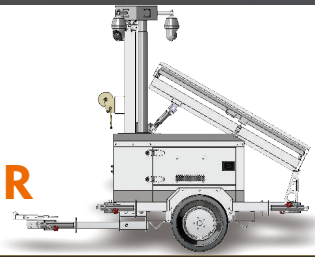

GRANDWATT

SURVEILLANCE TRAILER TOWER

Standard Model		SXC9-R1350-2	SXC9-R1350-4	
Dimensions & Weight	Trailer Length/Length for Loading	3,087 mm (10'1½")/2,552 mm (8'4½")		
	Trailer Width/Width for Loading	1,651 mm (5'5")/ 1,540 mm (5'½")		
	Max. Length × Max. Width	3,087 mm (10'1½") × 3,534 mm (11'7")		
	Trailer Height/Height for Loading	2,540 mm (8'4")/2,540 mm (8'4")		
	Height Fully Extended	8m (26'3")		
	Gross Weight	1,320 kg(2,910 lb)	1,350 kg(2,976 lb)	
Solar Panel & Battery System	System Voltage	48 VDC		
	Solar Panel System	1350 W- 3*450 W Mono		
	Retractable Panel System	Manual sliding system with guide rail		
	Solar System Sunshine Tilt	Manually 30°- 41° adjustable with a jack		
	Solar Controller	1*35 A MPPT controller		
	Lithium Battery	48V 230Ah Lithium battery	48V 350Ah Lithium battery	
Mast	Mast Style	5 sections; 2,500 lb manual winch		
Recommend Camera**	Max. Resolution	2560 × 1440		
	Focal Length	4.7 mm to 141 mm		
	Supplement Light Range	IR Distance, up to 100 m		
	Movement Range (Pan)	360°		
	Camera Quantity	2	4	
NVR Network System	Network Interfaces	4 independent PoE network interfaces		
	Playback	4-ch synchronous playback		
	Video Output	HDMI video output at up to 4K resolution		
	Hard Drive Capacity	8TB, can record for more than 60 days	14TB, can record for more than 60 days	
	Router	Supports 4G network, supports APN/VPDN, Sim card		
Trailer	Suspension & Brake	Single leaf-spring axle without brake		
	Tow Bar	"I" style		
	Forklift Slots	2 sides		
	Stabilizing Leg	5 jacks, 1 front, 2 rear & 2 side		
	Wheel	16" rim with regular tire		
	Tow Coupler	Switchable 2" ball coupler with 2½" pintle ring		
	Taillights	US Standard Tail Lights		
	Max Towing Speed	100 km/h (62 mph)		
General Data	Max. Wind Resistance (All solar panels retracted)	72km/s (45 mph)		
	Max. Quantity for loading in 40' high cube	7		
Optional parts or Accessories	Battery Charger with cable & plug	1 PCS		
	Generator Set	1 PCS		

GRANDWATT

GRANDWATT ELECTRIC CORP.

Address: 105 Professional Parkway, Suite 1502 Yorktown, VA 23693, USA
www.grandwatt.com