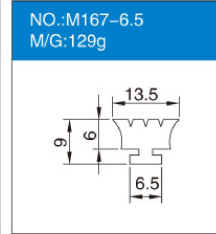

改性 PVC Modified PVC Sealing Strips

改性 PVC Modified PVC Sealing Strips