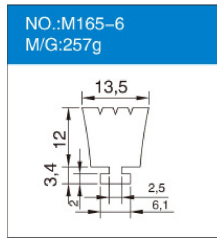

改性 PVC Modified PVC Sealing Strips

改性 PVC Modified PVC Sealing Strips