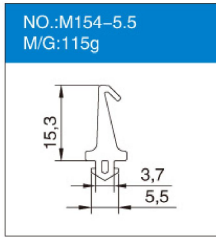

改性 PVC Modified PVC Sealing Strips

改性 PVC Modified PVC Sealing Strips