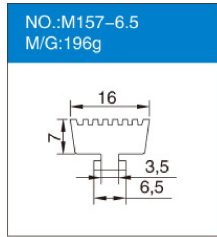

改性 PVC Modified PVC Sealing Strips

改性 PVC Modified PVC Sealing Strips