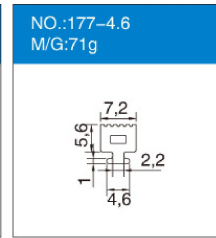

改性 PVC Modified PVC Sealing Strips

改性 PVC Modified PVC Sealing Strips