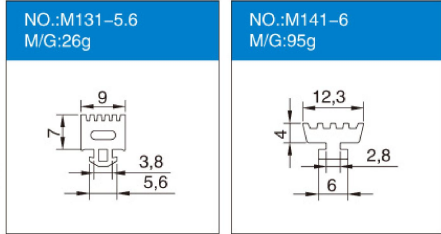

改性 PVC Modified PVC Sealing Strips

改性 PVC Modified PVC Sealing Strips