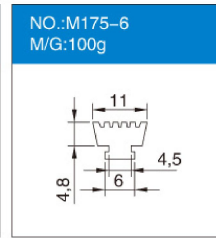

改性 PVC Modified PVC Sealing Strips

改性 PVC Modified PVC Sealing Strips