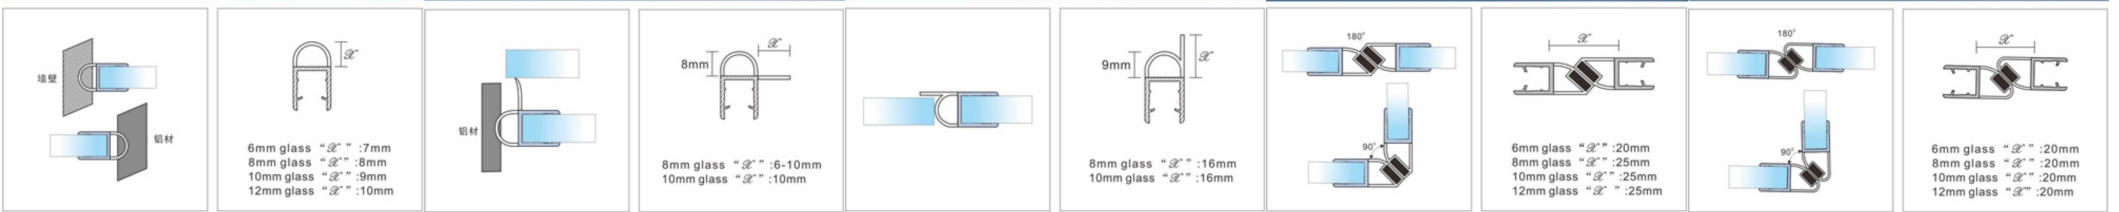

双向连接器

Model:008

3H-MN005

3H-MN005A

3H-MN005B

3H-MN005C

3H-MN006

软质PVC 硬质PVC