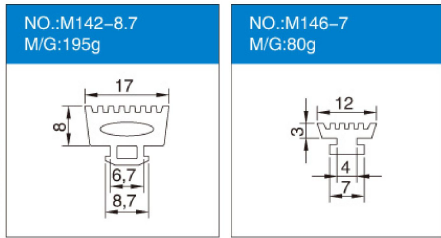

改性 PVC Modified PVC Sealing Strips

改性 PVC Modified PVC Sealing Strips