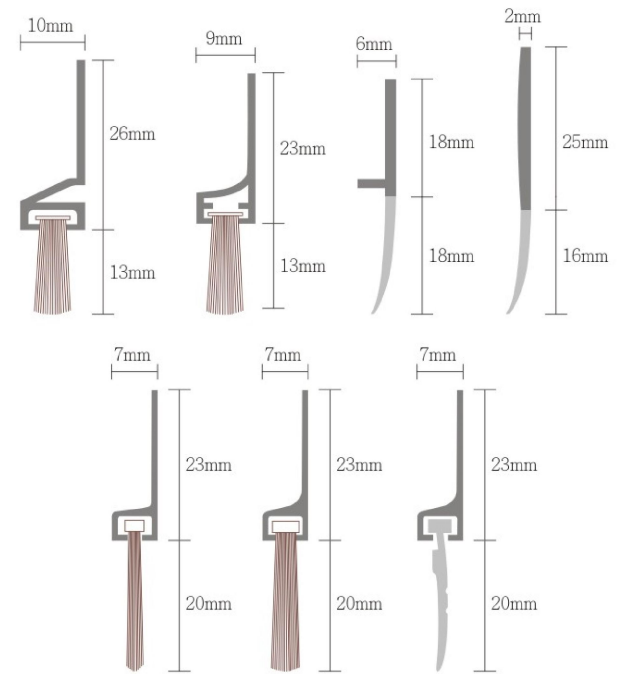

NO.:EPK116-3.8 M/G:42g 	NO.:EPK156-4 M/G:53g 	NO.:EPK162-5 M/G:45g 	NO.:EPK163-5.2 M/G:46g
NO.:EPK167-4 M/G:30g 	NO.:EPK168-5.3 M/G:36g 	NO.:EPK169-5.3 M/G:38g 	NO.:EPK170-5.1 M/G:72g
NO.:EPK171-4 M/G:33g 	NO.:EPK172-4.2 M/G:32g 	NO.:EPK173-3.8 M/G:27g 	NO.:EPK175-5 M/G:36g

NO.:EPK200-5.3 M/G:52g 	NO.:EPK208-3.5 M/G:38g 	NO.:EPK209-4.1 M/G:42g 	NO.:EPK210-7 M/G:51g
NO.:EPK212-5.2 M/G:46g 	NO.:EPK214-4.1 M/G:30g 	NO.:EPK215-5.2 M/G:45g 	NO.:EPK220-5.3 M/G:43g
NO.:EPK241-4.7 M/G:40g 	NO.:EPK242-3.8 M/G:36g 	NO.:EPK243-6 M/G:47g 	NO.:EPK244-5.5 M/G:45g