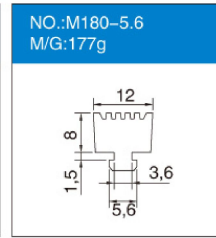

改性 PVC Modified PVC Sealing Strips

改性 PVC Modified PVC Sealing Strips