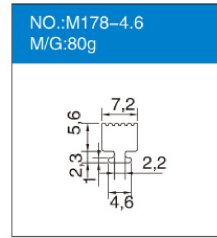

改性 PVC Modified PVC Sealing Strips

改性 PVC Modified PVC Sealing Strips