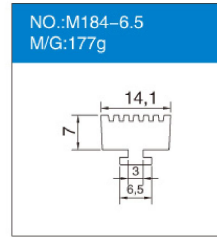

改性 PVC Modified PVC Sealing Strips

改性 PVC Modified PVC Sealing Strips