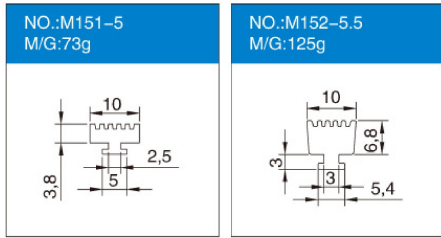

改性 PVC Modified PVC Sealing Strips

改性 PVC Modified PVC Sealing Strips