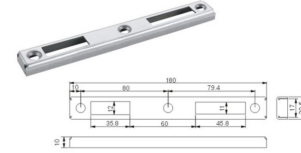

www.kayne-bm.com

Model:P2B-45-SB

www.kayne-bm.com

Model:Sliding mortise lock-35mm

Model No.3H-CB7065  
www.kayne-bm.com

Model:3H-MKB-04

Model:3H-MKB-01

Model:3H-MKB-02