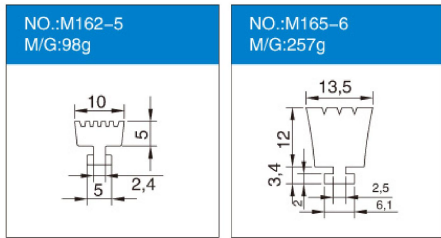

改性 PVC Modified PVC Sealing Strips

改性 PVC Modified PVC Sealing Strips