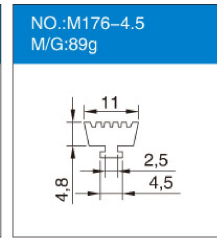

改性 PVC Modified PVC Sealing Strips

改性 PVC Modified PVC Sealing Strips