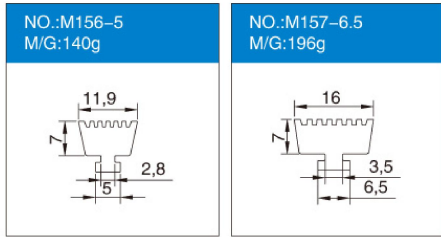

改性 PVC Modified PVC Sealing Strips

改性 PVC Modified PVC Sealing Strips