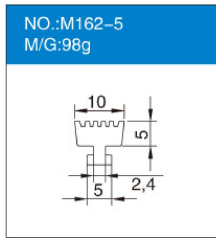

改性 PVC Modified PVC Sealing Strips

改性 PVC Modified PVC Sealing Strips