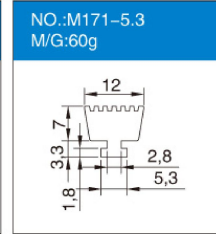

改性 PVC Modified PVC Sealing Strips

改性 PVC Modified PVC Sealing Strips