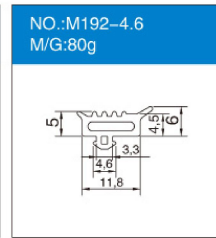

改性 PVC Modified PVC Sealing Strips

改性 PVC Modified PVC Sealing Strips