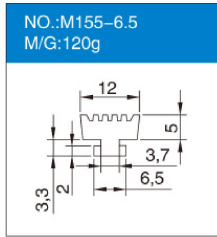

改性 PVC Modified PVC Sealing Strips

改性 PVC Modified PVC Sealing Strips