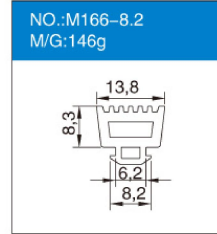

改性 PVC Modified PVC Sealing Strips

改性 PVC Modified PVC Sealing Strips