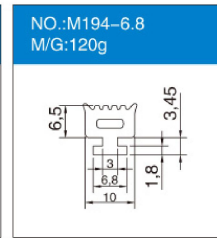

改性 PVC Modified PVC Sealing Strips

改性 PVC Modified PVC Sealing Strips