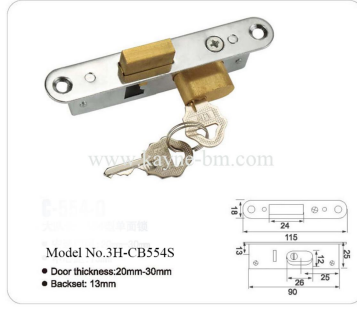

Model No.3H-CB055G

www.kayne-bm.com

Model No.3H-CB055Z

www.kayne-bm.com

Model No.3H-CB300D

- Door thickness:A:40mm-50mm B:50mm-60mm
- Backset: 27mm

Model No.3H-CB300S

- Door thickness:A:40mm-50mm B:50mm-60mm
- Backset: 27mm