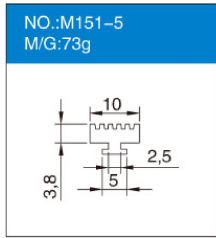

改性 PVC Modified PVC Sealing Strips

改性 PVC Modified PVC Sealing Strips