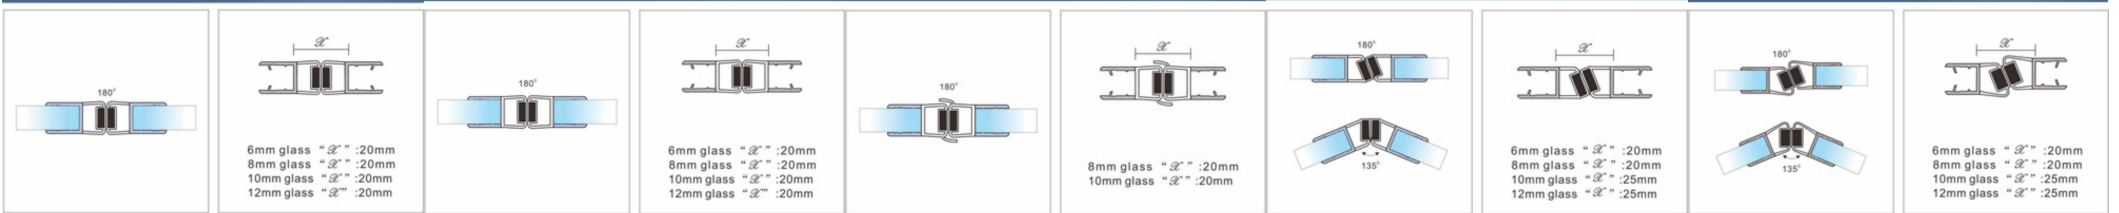

软质PVC 硬质PVC

软质PVC 硬质PVC

软质PVC 硬质PVC

软质PVC 硬质PVC

软质PVC 硬质PVC