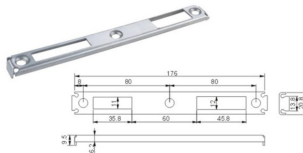

www.kayne-bm.com

Model:P2B-45-SB

www.kayne-bm.com

Model:Sliding mortise lock-35mm

Model No.3H-CB7065  
www.kayne-bm.com

Model:3H-MKB-04

Model:3H-MKB-01

Model:3H-MKB-02