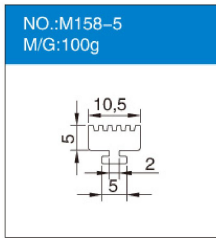

改性 PVC Modified PVC Sealing Strips

改性 PVC Modified PVC Sealing Strips