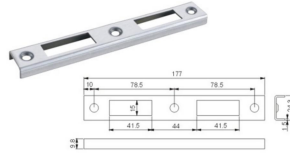

www.kayne-bm.com

Model:P2B-45-SB

www.kayne-bm.com

Model:Sliding mortise lock-35mm

Model No.3H-CB7065  
www.kayne-bm.com

Model:3H-MKB-04

Model:3H-MKB-01

Model:3H-MKB-02