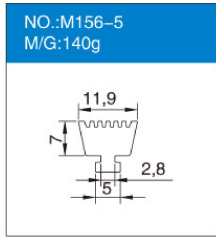

改性 PVC Modified PVC Sealing Strips

改性 PVC Modified PVC Sealing Strips