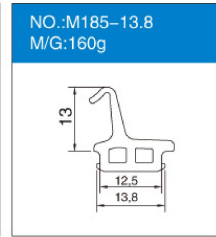

改性 PVC Modified PVC Sealing Strips

改性 PVC Modified PVC Sealing Strips