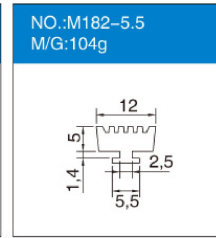

改性 PVC Modified PVC Sealing Strips

改性 PVC Modified PVC Sealing Strips