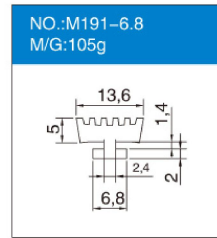

改性 PVC Modified PVC Sealing Strips

改性 PVC Modified PVC Sealing Strips