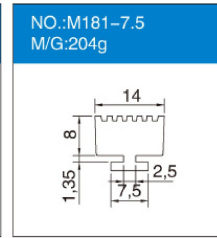

改性 PVC Modified PVC Sealing Strips

改性 PVC Modified PVC Sealing Strips