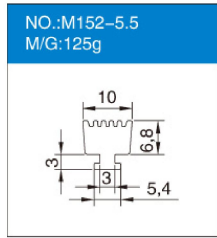

改性 PVC Modified PVC Sealing Strips

改性 PVC Modified PVC Sealing Strips