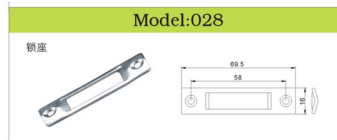

www.kayne-bm.com