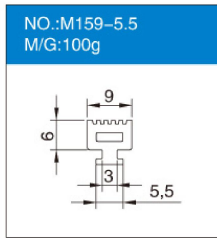

改性 PVC Modified PVC Sealing Strips

改性 PVC Modified PVC Sealing Strips