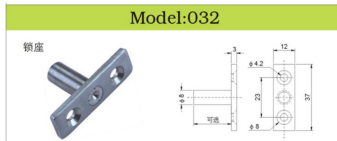

www.kayne-bm.com