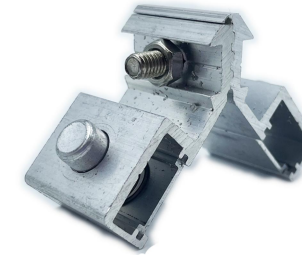

Model:3H-K008

www.kayne-bm.com

www.kayne-bm.com