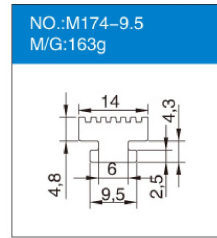

改性 PVC Modified PVC Sealing Strips

改性 PVC Modified PVC Sealing Strips