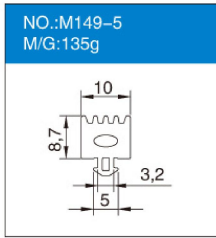

改性 PVC Modified PVC Sealing Strips

改性 PVC Modified PVC Sealing Strips