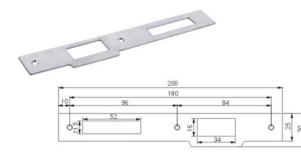

Model:3H-MKB-03