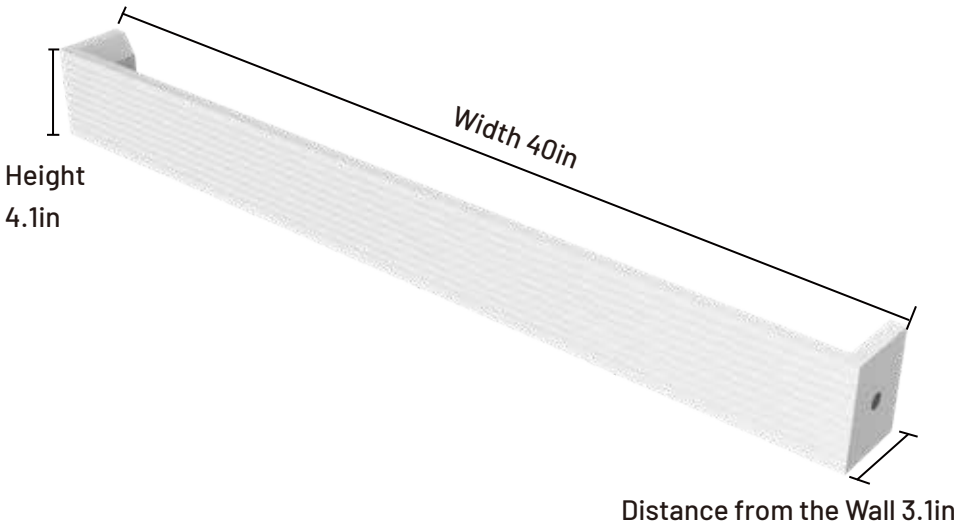

Product Dimensions

Height × Width × Distance from the Wall: 4.1in × 40in × 3.1in
Product dimensions are for design reference only, and subject to change with notice.

Integrated Built-In Control

Touch Control