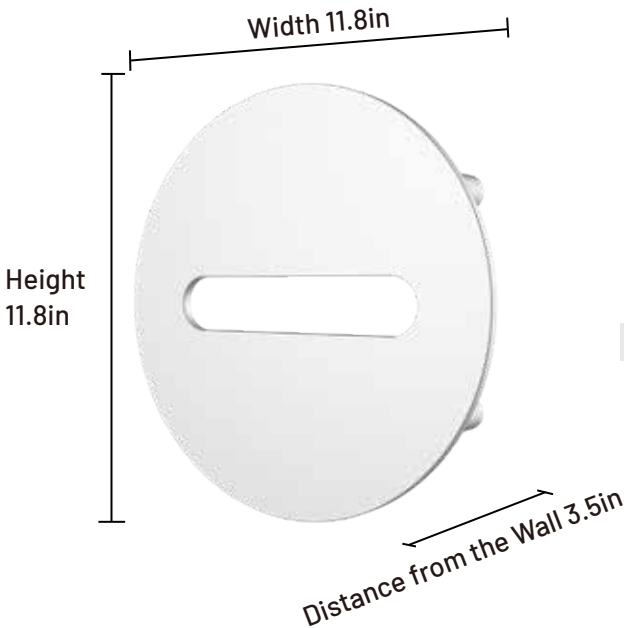

## Product Dimensions

Height × Width × Distance from the Wall: 11.8in × 11.8in × 3.5in  
Product dimensions are for design reference only, and subject to change with notice.

### Integrated Built-In Control

Push Button

### Optional Wall-Mount Controls

Digital Metal Knob