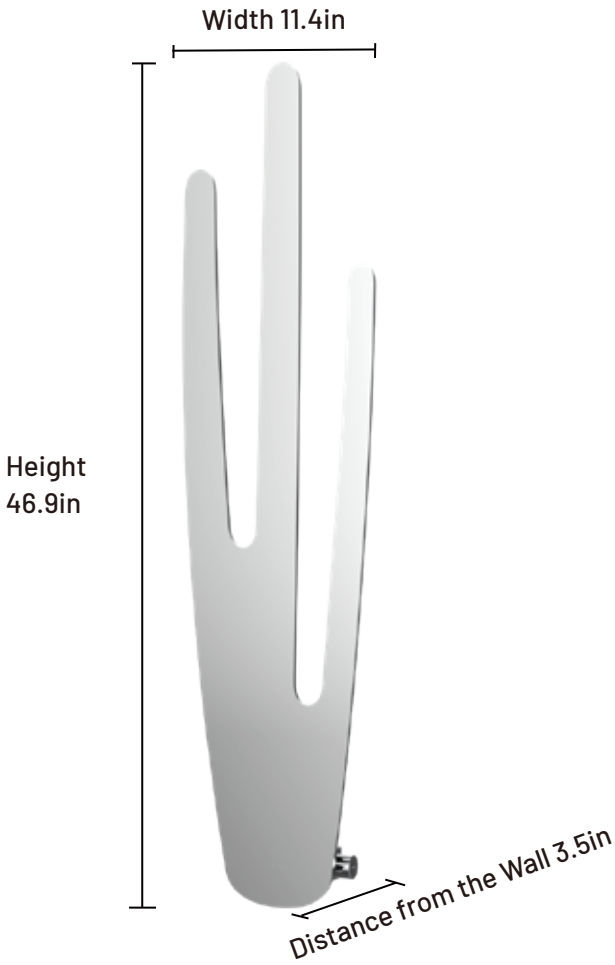

## Product Dimensions

Height × Width × Distance from the Wall: 46.9in × 11.4in × 3.5in  
Product dimensions are for design reference only, and subject to change with notice.

### Integrated Built-In Control

Knob Control