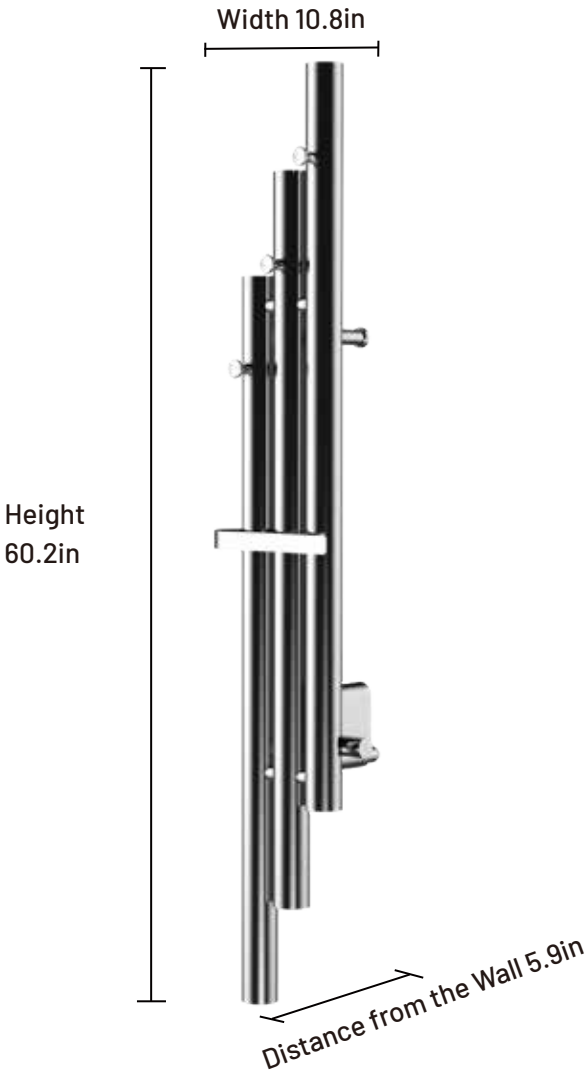

Product Dimensions

Height × Width × Distance from the Wall: 60.2in × 10.8in × 5.9in
Product dimensions are for design reference only, and subject to change with notice.

Integrated Built-In Control

Knob Control

Optional Wall-Mount Controls

Digital Metal Knob