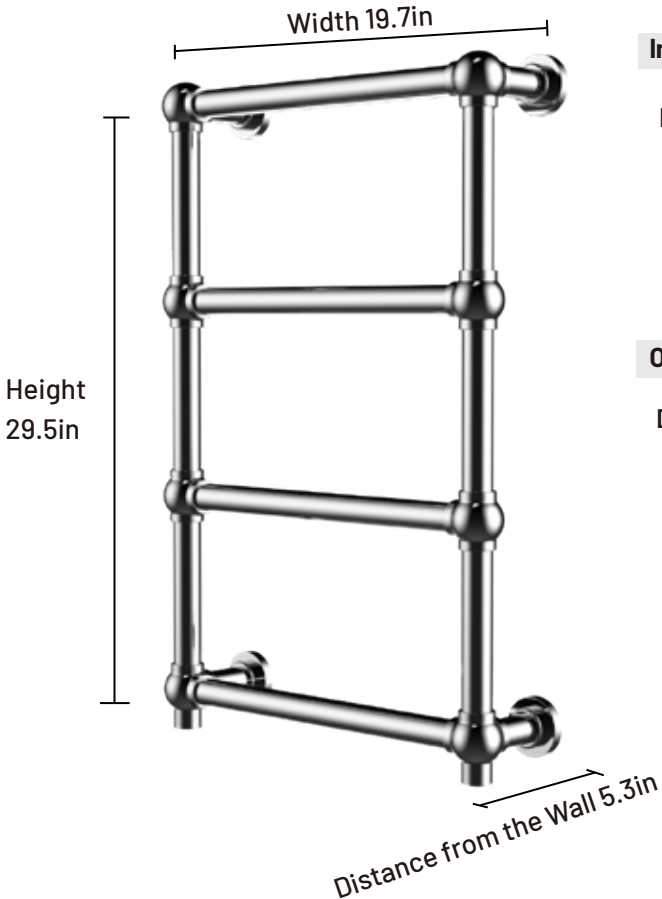

Product Dimensions

Height × Width × Distance from the Wall: 29.5in × 19.7in × 5.3in
Product dimensions are for design reference only, and subject to change with notice.

Integrated Built-In Control

Knob Control

Optional Wall-Mount Controls

Digital Metal Knob

Product Dimensions

Height × Width × Distance from the Wall: 43.3in × 19.7in × 5.3in
Product dimensions are for design reference only, and subject to change with notice.