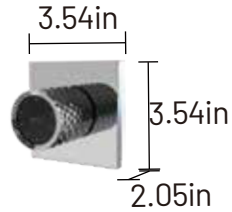

Product Dimensions

Height × Width × Distance from the Wall: 29.5in × 19.7in × 5.3in
Product dimensions are for design reference only, and subject to change with notice.

Integrated Built-In Control

Knob Control

Optional Wall-Mount Controls

Digital Metal Knob

Product Dimensions

Height × Width × Distance from the Wall: 43.3in × 19.7in × 5.3in
Product dimensions are for design reference only, and subject to change with notice.