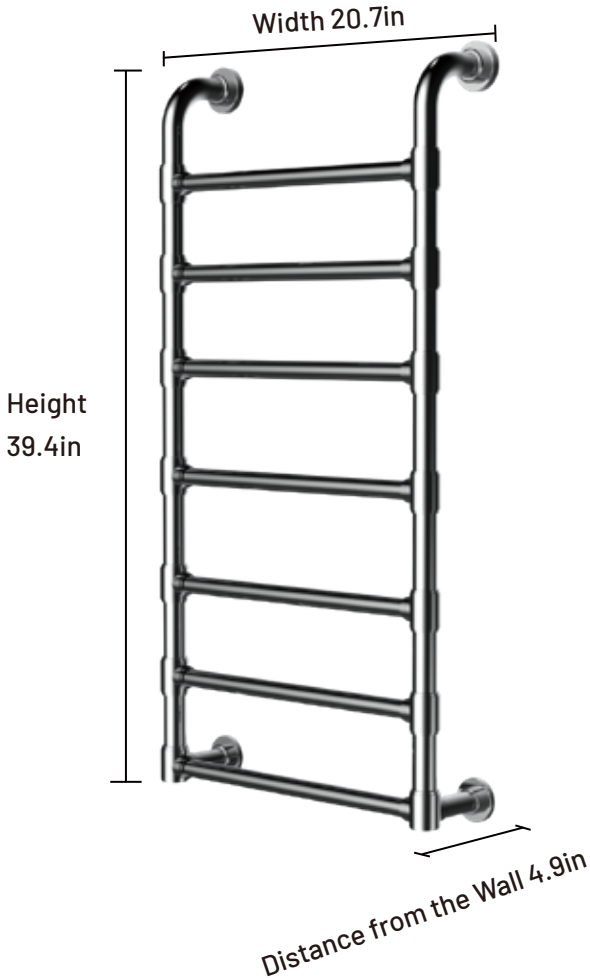

Product Dimensions

Height × Width × Distance from the Wall: 39.4in × 20.7in × 4.9in
Product dimensions are for design reference only, and subject to change with notice.

Integrated Built-In Control

Knob Control

Optional Wall-Mount Controls

Digital Metal Knob