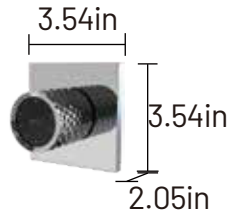

Product Dimensions

Height × Width × Distance from the Wall: 21.3in × 19.7in × 4.1in

Product dimensions are for design reference only, and subject to change with notice.

Integrated Built-In Control

Push Button

Optional Wall-Mount Controls

Digital Metal Knob

Product Dimensions

Height × Width × Distance from the Wall: 31.9in × 19.7in × 4.1in
Product dimensions are for design reference only, and subject to change with notice.

Integrated Built-In Control

Push Button

Optional Wall-Mount Controls

Digital Metal Knob

Product Dimensions

Height × Width × Distance from the Wall: 42.5in × 19.7in × 4.1in

Product dimensions are for design reference only, and subject to change with notice.