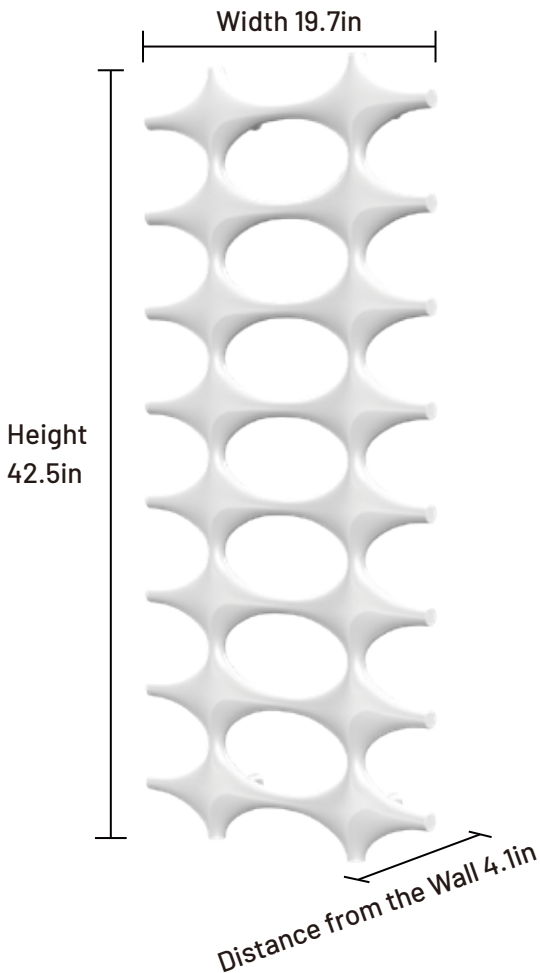

Product Dimensions

Height × Width × Distance from the Wall: 21.3in × 19.7in × 4.1in

Product dimensions are for design reference only, and subject to change with notice.

Integrated Built-In Control

Push Button

Optional Wall-Mount Controls

Digital Metal Knob

Product Dimensions

Height × Width × Distance from the Wall: 31.9in × 19.7in × 4.1in
Product dimensions are for design reference only, and subject to change with notice.

Integrated Built-In Control

Push Button

Optional Wall-Mount Controls

Digital Metal Knob

Product Dimensions

Height × Width × Distance from the Wall: 42.5in × 19.7in × 4.1in

Product dimensions are for design reference only, and subject to change with notice.