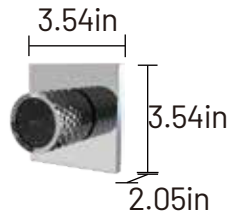

Product Dimensions

Height × Width × Distance from the Wall: 21.3in × 19.7in × 4.1in

Product dimensions are for design reference only, and subject to change with notice.

Integrated Built-In Control

Push Button

Optional Wall-Mount Controls

Digital Metal Knob

Product Dimensions

Height × Width × Distance from the Wall: 31.9in × 19.7in × 4.1in
Product dimensions are for design reference only, and subject to change with notice.

Integrated Built-In Control

Push Button

Optional Wall-Mount Controls

Digital Metal Knob

Product Dimensions

Height × Width × Distance from the Wall: 42.5in × 19.7in × 4.1in

Product dimensions are for design reference only, and subject to change with notice.