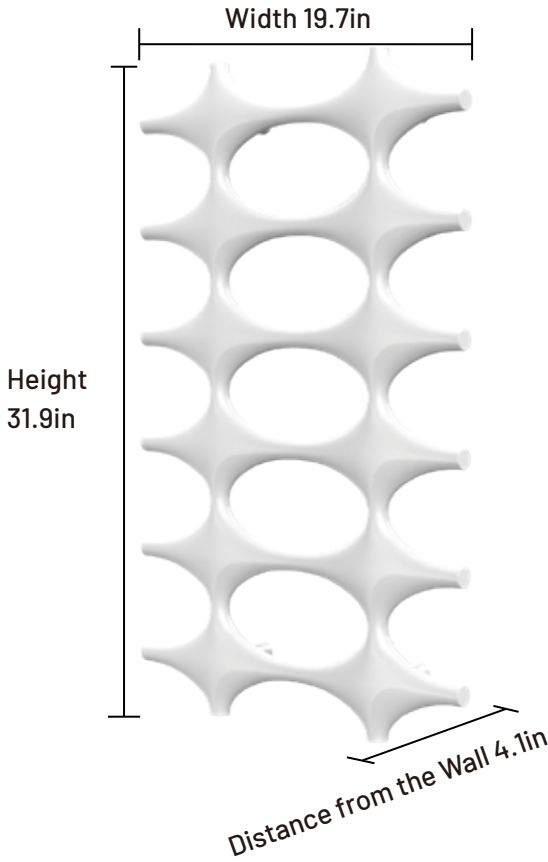

Product Dimensions

Height × Width × Distance from the Wall: 21.3in × 19.7in × 4.1in

Product dimensions are for design reference only, and subject to change with notice.

Integrated Built-In Control

Push Button

Optional Wall-Mount Controls

Digital Metal Knob

Product Dimensions

Height × Width × Distance from the Wall: 31.9in × 19.7in × 4.1in
Product dimensions are for design reference only, and subject to change with notice.

Integrated Built-In Control

Push Button

Optional Wall-Mount Controls

Digital Metal Knob

Product Dimensions

Height × Width × Distance from the Wall: 42.5in × 19.7in × 4.1in

Product dimensions are for design reference only, and subject to change with notice.