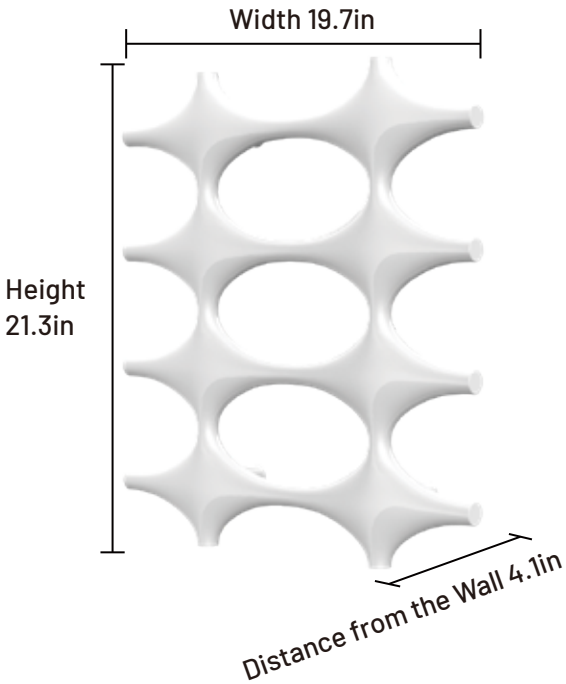

Product Dimensions

Height × Width × Distance from the Wall: 21.3in × 19.7in × 4.1in

Product dimensions are for design reference only, and subject to change with notice.

Integrated Built-In Control

Push Button

Optional Wall-Mount Controls

Digital Metal Knob

Product Dimensions

Height × Width × Distance from the Wall: 31.9in × 19.7in × 4.1in
Product dimensions are for design reference only, and subject to change with notice.

Integrated Built-In Control

Push Button

Optional Wall-Mount Controls

Digital Metal Knob

Product Dimensions

Height × Width × Distance from the Wall: 42.5in × 19.7in × 4.1in

Product dimensions are for design reference only, and subject to change with notice.