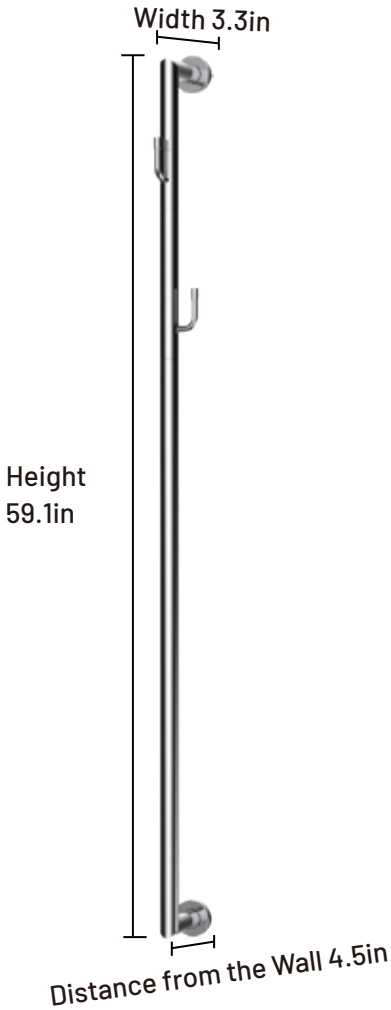

## Product Dimensions

Height × Width × Distance from the Wall: 59.1in × 3.3in × 4.5in  
Product dimensions are for design reference only, and subject to change with notice.

### Integrated Built-In Control

Push Button

### Optional Wall-Mount Controls

Digital Metal Knob