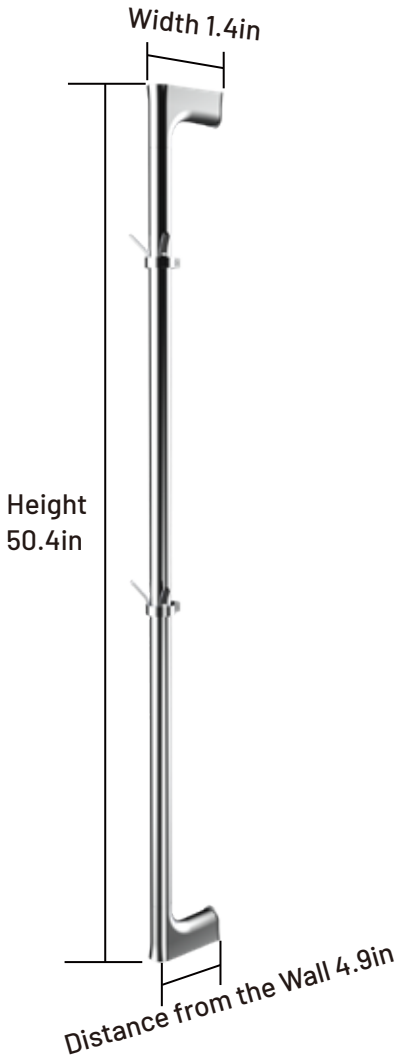

Product Dimensions

Height × Width × Distance from the Wall: 50.4in × 1.4in × 4.9in
Product dimensions are for design reference only, and subject to change with notice.

Integrated Built-In Control

Push Button

Optional Wall-Mount Controls

Digital Metal Knob