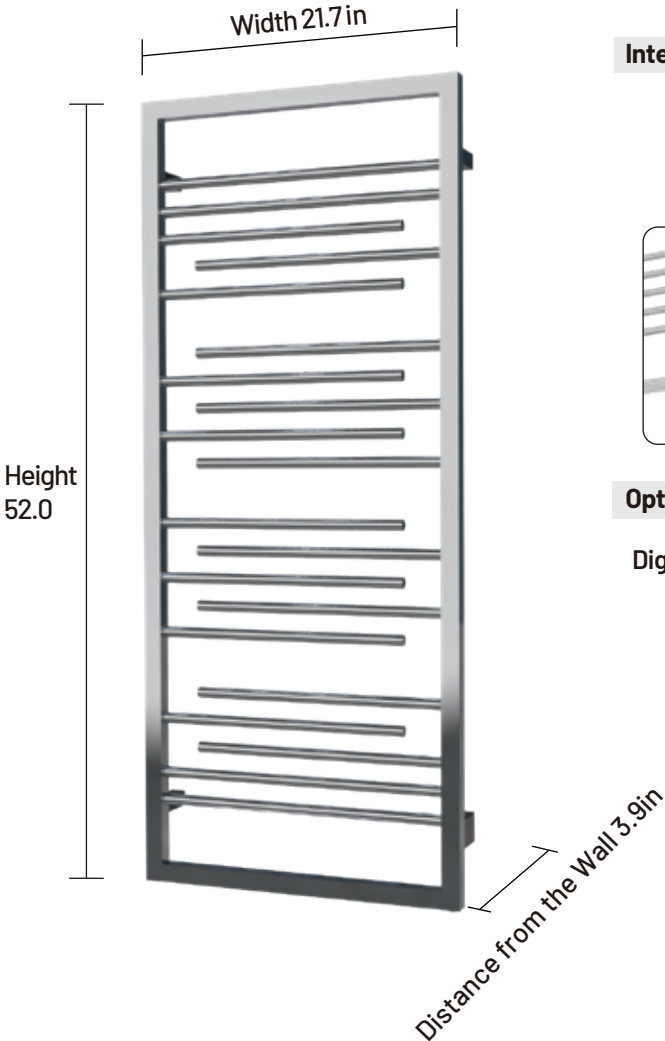

## Product Dimensions

Height × Width × Distance from the Wall: 52.0in × 21.7in × 3.9in  
Product dimensions are for design reference only, and subject to change with notice.

### Integrated Built-In Control

Push Button

### Optional Wall-Mount Controls

Digital Metal Knob