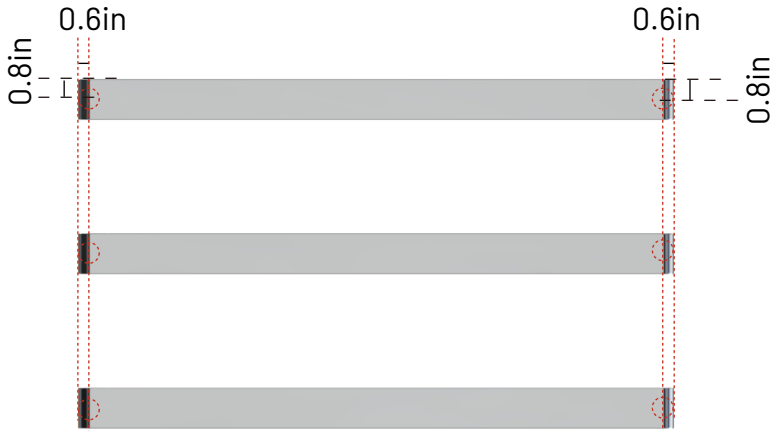

Installation Hole Layout Diagram

Product dimensions are for design reference only, and subject to change with notice.

Installation Hole Layout Diagram

Product dimensions are for design reference only, and subject to change with notice.

Installation Hole Layout Diagram

Product dimensions are for design reference only, and subject to change with notice.