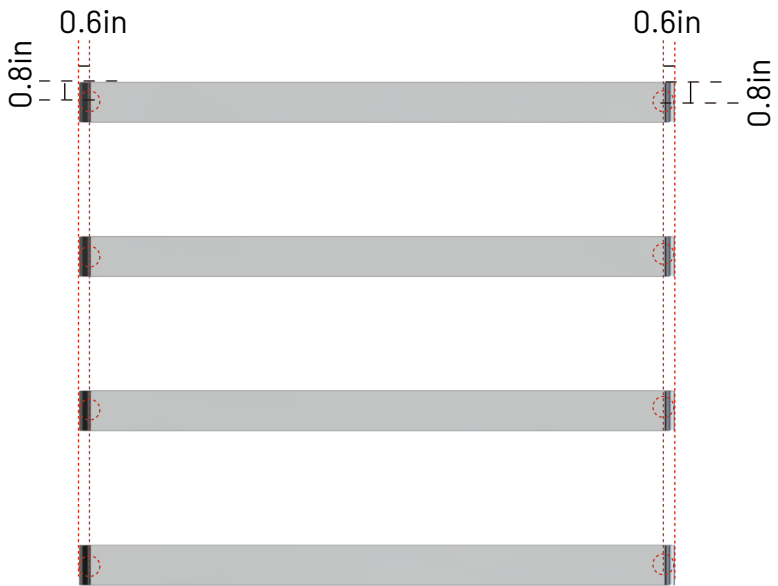

Installation Hole Layout Diagram

Product dimensions are for design reference only, and subject to change with notice.

Installation Hole Layout Diagram

Product dimensions are for design reference only, and subject to change with notice.

Installation Hole Layout Diagram

Product dimensions are for design reference only, and subject to change with notice.