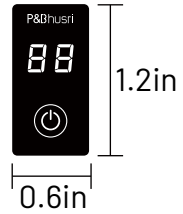

## Product Dimensions

Height × Width × Distance from the Wall: 13.4in × 22.8in × 3.3in  
Product dimensions are for design reference only, and subject to change with notice.

## Product Dimensions

Height × Width × Distance from the Wall: 19.4in × 22.8in × 3.3in  
Product dimensions are for design reference only, and subject to change with notice.

## Product Dimensions

Height × Width × Distance from the Wall: 25.2in × 22.8in × 3.3in  
Product dimensions are for design reference only, and subject to change with notice.