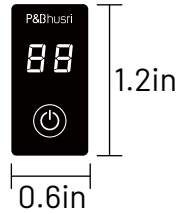

## Product Dimensions

Height × Width × Distance from the Wall: 13.4in × 22.8in × 3.3in  
Product dimensions are for design reference only, and subject to change with notice.

#### Digital Touch Control

## Product Dimensions

Height × Width × Distance from the Wall: 19.4in × 22.8in × 3.3in  
Product dimensions are for design reference only, and subject to change with notice.

## Product Dimensions

Height × Width × Distance from the Wall: 25.2in × 22.8in × 3.3in  
Product dimensions are for design reference only, and subject to change with notice.