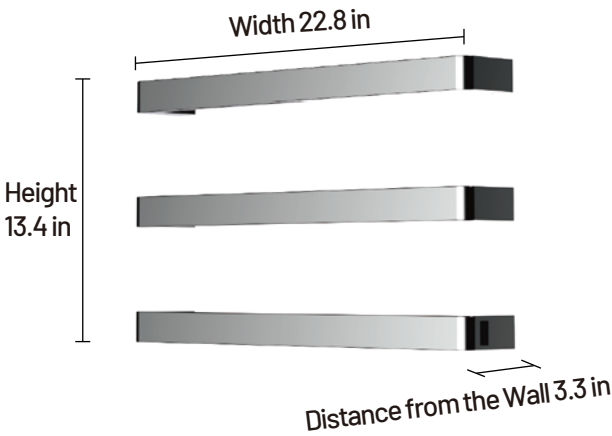

## Product Dimensions

Height × Width × Distance from the Wall: 13.4in × 22.8in × 3.3in  
Product dimensions are for design reference only, and subject to change with notice.

## Product Dimensions

Height × Width × Distance from the Wall: 19.4in × 22.8in × 3.3in  
Product dimensions are for design reference only, and subject to change with notice.

## Product Dimensions

Height × Width × Distance from the Wall: 25.2in × 22.8in × 3.3in  
Product dimensions are for design reference only, and subject to change with notice.