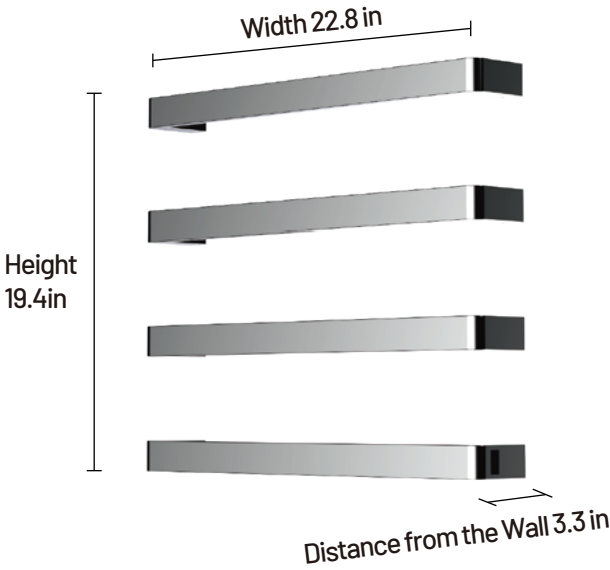

## Product Dimensions

Height × Width × Distance from the Wall: 13.4in × 22.8in × 3.3in  
Product dimensions are for design reference only, and subject to change with notice.

## Product Dimensions

Height × Width × Distance from the Wall: 19.4in × 22.8in × 3.3in  
Product dimensions are for design reference only, and subject to change with notice.

## Product Dimensions

Height × Width × Distance from the Wall: 25.2in × 22.8in × 3.3in  
Product dimensions are for design reference only, and subject to change with notice.