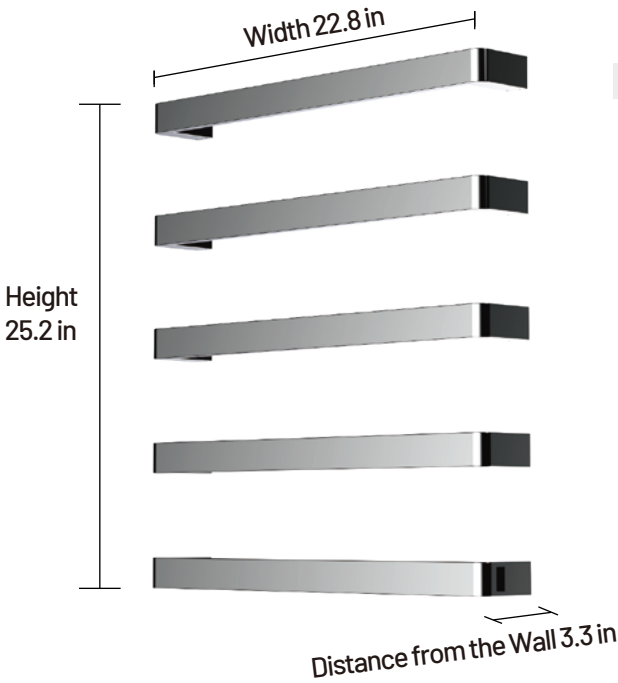

## Product Dimensions

Height × Width × Distance from the Wall: 13.4in × 22.8in × 3.3in  
Product dimensions are for design reference only, and subject to change with notice.

## Product Dimensions

Height × Width × Distance from the Wall: 19.4in × 22.8in × 3.3in  
Product dimensions are for design reference only, and subject to change with notice.

### Integrated Built-In Control

Digital Touch Control

## Product Dimensions

Height × Width × Distance from the Wall: 25.2in × 22.8in × 3.3in  
Product dimensions are for design reference only, and subject to change with notice.