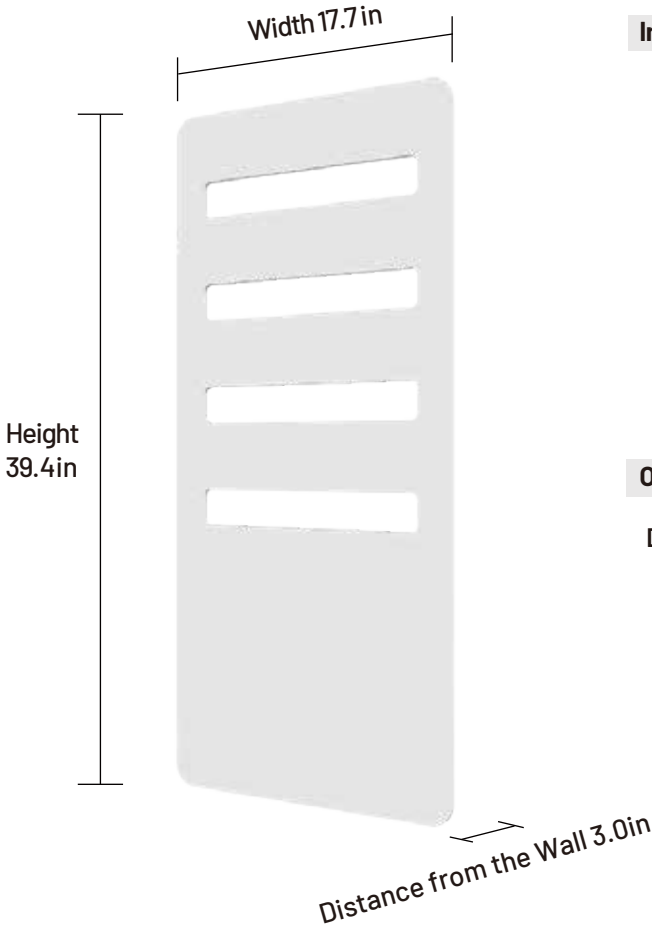

## Product Dimensions

Height × Width × Distance from the Wall: 39.4in × 17.7in × 3.0in  
Product dimensions are for design reference only, and subject to change with notice.