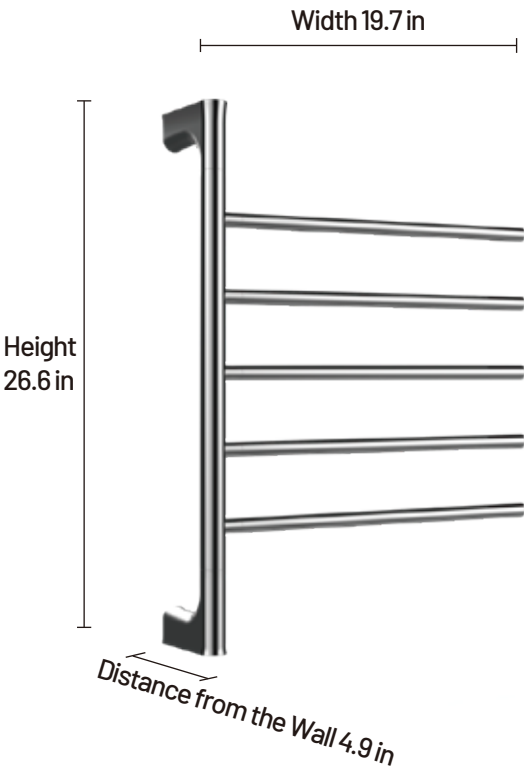

Product Dimensions

Height × Width × Distance from the Wall: 26.6in × 19.7in × 4.9in
Product dimensions are for design reference only, and subject to change with notice.

Integrated Built-In Control

Push Button