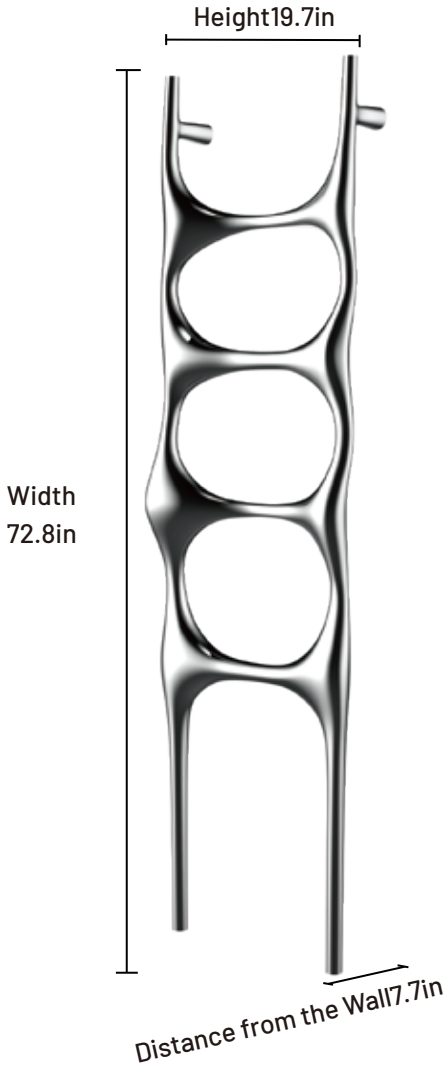

## Product Dimensions

Height × Width × Distance from the Wall: 72.8in × 19.7in × 7.7in  
Product dimensions are for design reference only, and subject to change with notice.

### Integrated Built-In Control

Push Button