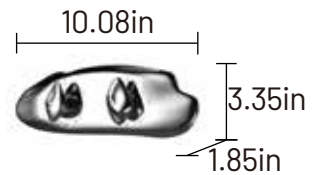

Optional Wall-Mount Controls

Artistic Double Knob