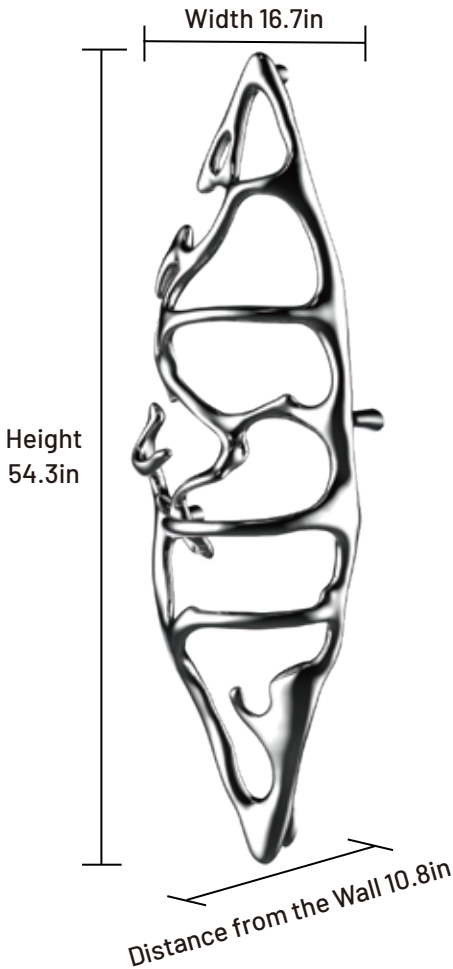

Product Dimensions

Height x Width x Distance from the Wall: 54.3in x 16.7in x 10.8in
Product dimensions are for design reference only, and subject to change with notice.

Integrated Built-In Control

Push Button

Optional Wall-Mount Controls

Artistic Double Knob

Digital Metal Knob

Product Dimensions

Height × Width × Distance from the Wall: 66.9in × 18.7in × 12.6in
Product dimensions are for design reference only, and subject to change with notice.