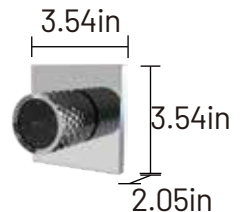

Product Dimensions

Height x Width x Distance from the Wall: 54.3in x 16.7in x 10.8in
Product dimensions are for design reference only, and subject to change with notice.

Integrated Built-In Control

Push Button

Optional Wall-Mount Controls

Artistic Double Knob

Digital Metal Knob

Product Dimensions

Height × Width × Distance from the Wall: 66.9in × 18.7in × 12.6in
Product dimensions are for design reference only, and subject to change with notice.

Integrated Built-In Control

Push Button

Optional Wall-Mount Controls

Artistic Double Knob

Digital Metal Knob