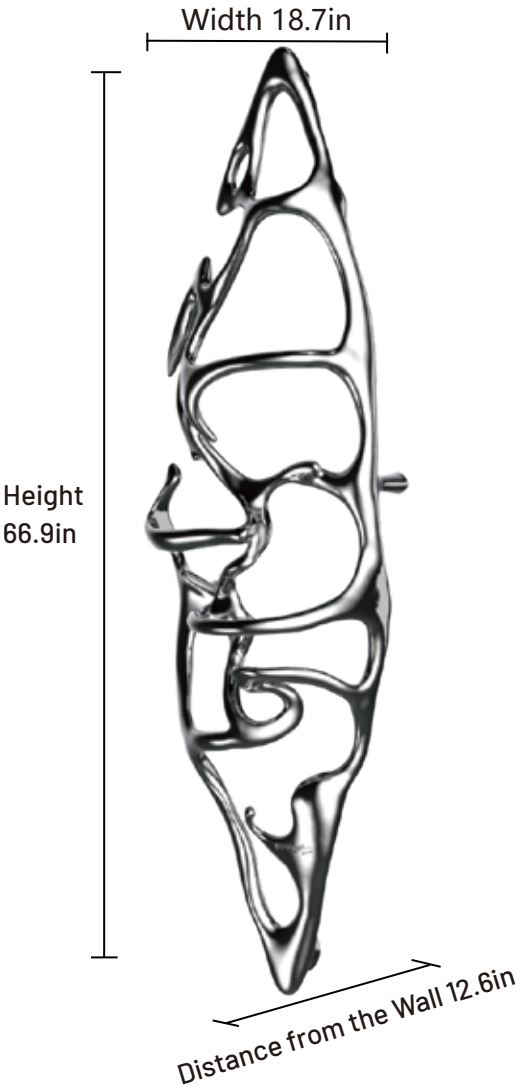

Product Dimensions

Height x Width x Distance from the Wall: 54.3in x 16.7in x 10.8in
Product dimensions are for design reference only, and subject to change with notice.

Integrated Built-In Control

Push Button

Optional Wall-Mount Controls

Artistic Double Knob

Digital Metal Knob

Product Dimensions

Height × Width × Distance from the Wall: 66.9in × 18.7in × 12.6in
Product dimensions are for design reference only, and subject to change with notice.