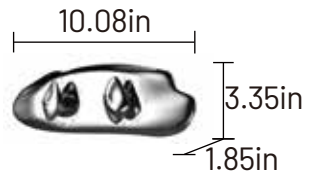

Product Dimensions

Height x Width x Distance from the Wall: 54.3in x 16.7in x 10.8in
Product dimensions are for design reference only, and subject to change with notice.

Integrated Built-In Control

Push Button

Optional Wall-Mount Controls

Artistic Double Knob

Digital Metal Knob

Product Dimensions

Height × Width × Distance from the Wall: 66.9in × 18.7in × 12.6in
Product dimensions are for design reference only, and subject to change with notice.

Integrated Built-In Control

Push Button

Optional Wall-Mount Controls

Artistic Double Knob

Digital Metal Knob