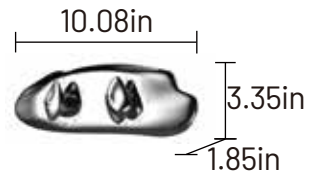

Product Dimensions

Height x Width x Distance from the Wall: 54.3in x 16.7in x 10.8in
Product dimensions are for design reference only, and subject to change with notice.

Integrated Built-In Control

Push Button

Optional Wall-Mount Controls

Artistic Double Knob

Digital Metal Knob

Product Dimensions

Height × Width × Distance from the Wall: 66.9in × 18.7in × 12.6in
Product dimensions are for design reference only, and subject to change with notice.